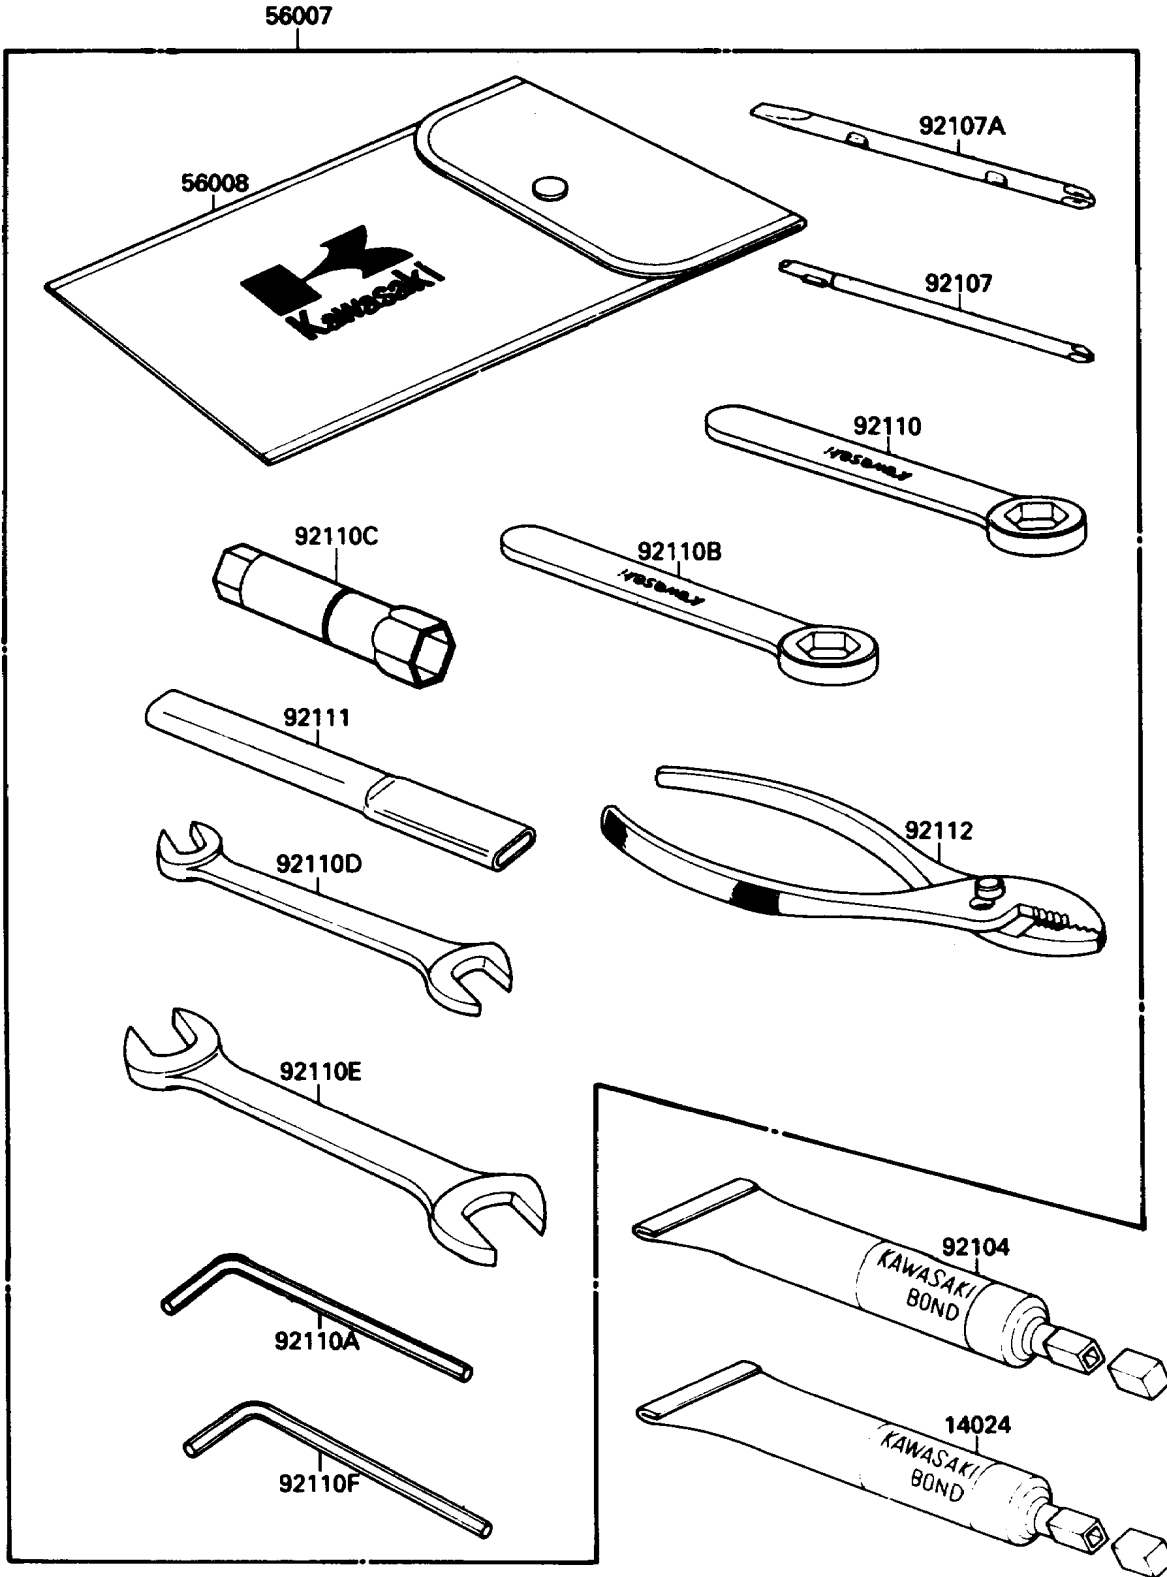

1987 EX500 PARTS DIAGRAM

Owner's Tools

F2810-0233

1987 EX500 PARTS LIST

Owner's Tools

ITEM NAME	PART NUMBER	QUANTITY
THREE BOND TB1211,HT/RS,WHITE (Ref # 14024)	56019-120	1
TOOLKIT (Ref # 56007)	56007-1253	1
BAG,TOOL (Ref # 56008)	56008-1019	1
GASKET-LIQUID,TUBE,100G,SILVER (Ref # 92104)	92104-002	1
TOOL-DRIVER,#3PHILLIPS (Ref # 92107)	92107-005	1
TOOL-DRIVER,#2PHILLIPS (Ref # 92107A)	92107-1051	1
TOOL-WRENCH,BOX END,19MM (Ref # 92110)	92110-1011	1
TOOL-WRENCH,ALLEN,5MM (Ref # 92110A)	92110-1015	1
TOOL-WRENCH,BOX END,24MM (Ref # 92110B)	92110-1025	1
TOOL-WRENCH,BOX,18MM (Ref # 92110C)	92110-1110	1
TOOL-WRENCH,OPEN END,10X12 (Ref # 92110D)	92110-1117	1
TOOL-WRENCH,OPEN END,14X17 (Ref # 92110E)	92126-003	1
TOOL-WRENCH,ALLEN,6MM (Ref # 92110F)	92127-003	1
TOOL-BAR,BOX END WRENCH (Ref # 92111)	92111-1051	1
TOOL-PLIERS (Ref # 92112)	92112-003	1