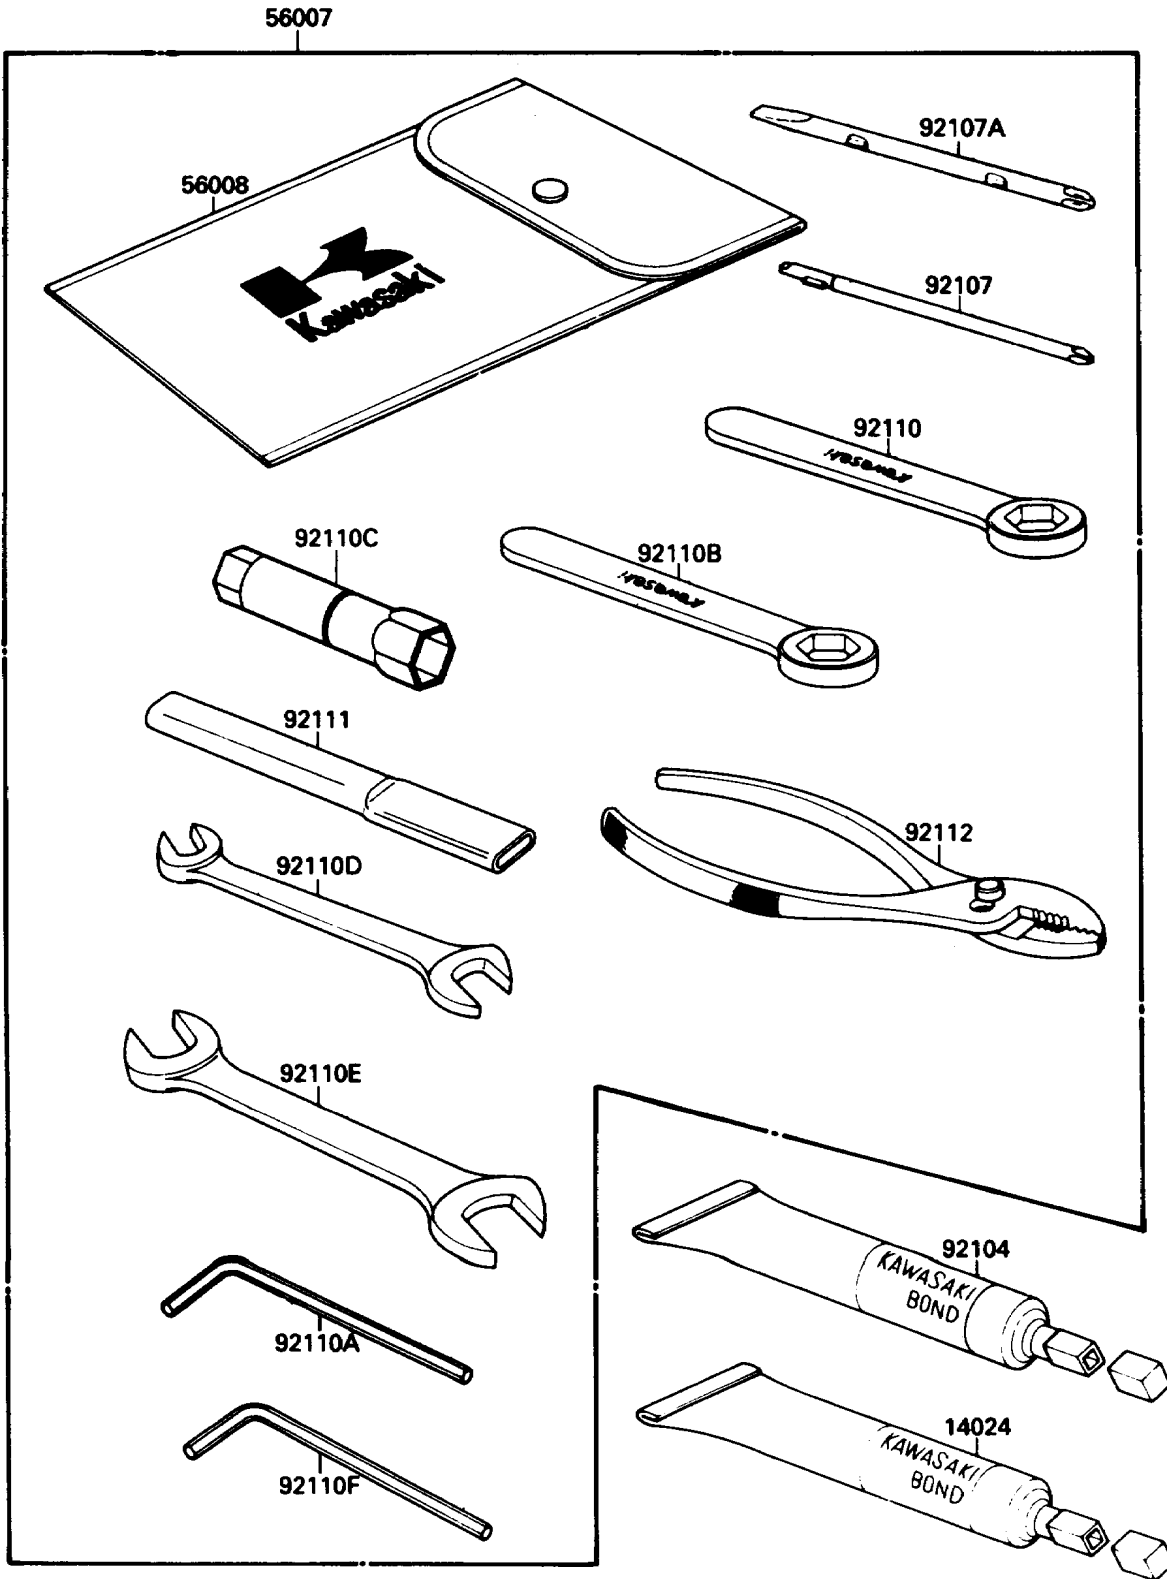

1987 EX500 PARTS DIAGRAM

Owner's Tools

F2810-0233

1987 EX500 PARTS LIST

Owner's Tools

ITEM NAME	PART NUMBER	QUANTITY
THREE BOND TB1211,HT/RS,WHITE (Ref # 14024)	56019-120	1
TOOLKIT (Ref # 56007)	56007-1253	1
BAG,TOOL (Ref # 56008)	56008-1019	1
GASKET-LIQUID,TUBE,100G,SILVER (Ref # 92104)	92104-002	1
TOOL-DRIVER,#3PHILLIPS (Ref # 92107)	92107-005	1
TOOL-DRIVER,#2PHILLIPS (Ref # 92107A)	92107-1051	1
TOOL-WRENCH,BOX END,19MM (Ref # 92110)	92110-1011	1
TOOL-WRENCH,ALLEN,5MM (Ref # 92110A)	92110-1015	1
TOOL-WRENCH,BOX END,24MM (Ref # 92110B)	92110-1025	1
TOOL-WRENCH,BOX,18MM (Ref # 92110C)	92110-1110	1
TOOL-WRENCH,OPEN END,10X12 (Ref # 92110D)	92110-1117	1
TOOL-WRENCH,OPEN END,14X17 (Ref # 92110E)	92126-003	1
TOOL-WRENCH,ALLEN,6MM (Ref # 92110F)	92127-003	1
TOOL-BAR,BOX END WRENCH (Ref # 92111)	92111-1051	1
TOOL-PLIERS (Ref # 92112)	92112-003	1