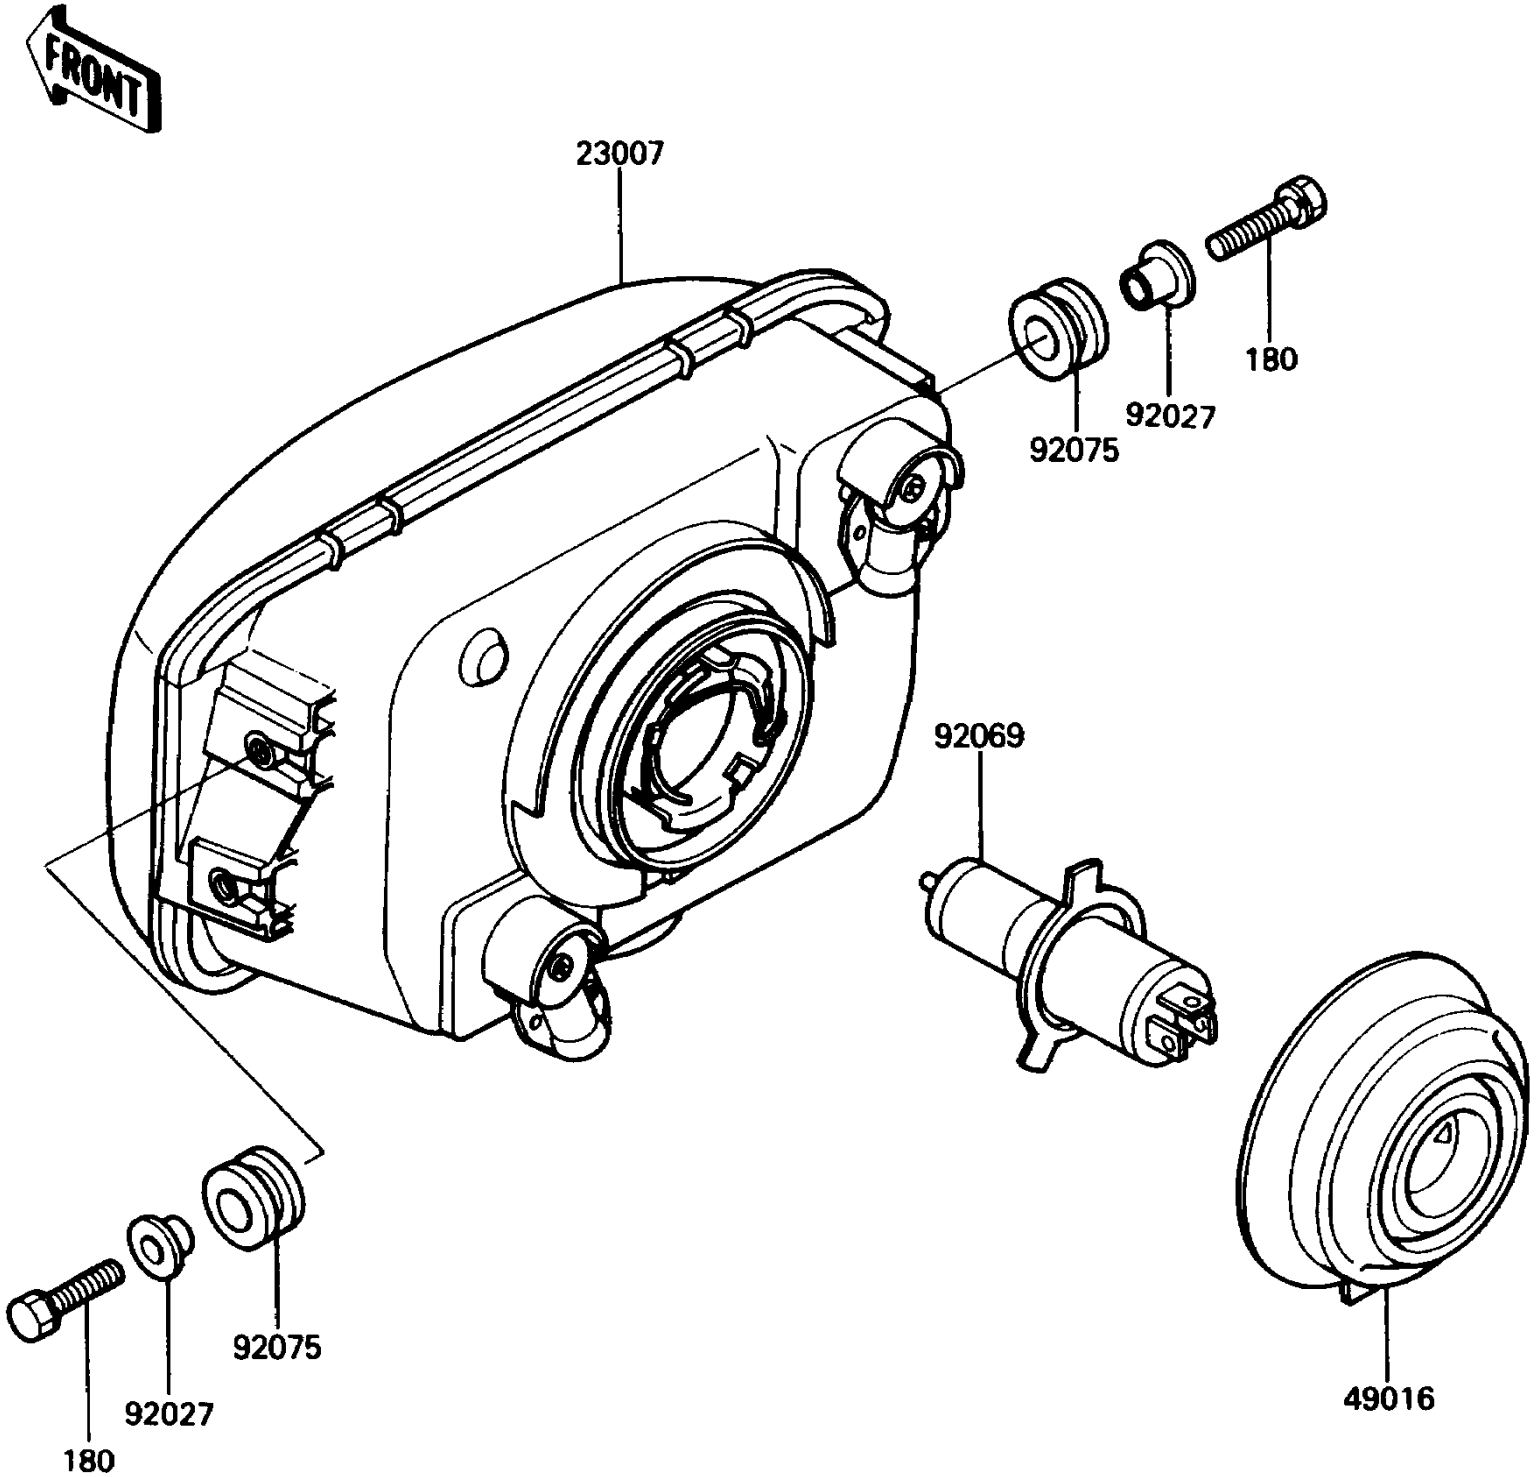

# 1987 EX500 PARTS DIAGRAM

Headlight(s)

F2710-0262

# 1987 EX500 PARTS LIST

Headlight(s)

ITEM NAME	PART NUMBER	QUANTITY
-----------	-------------	----------