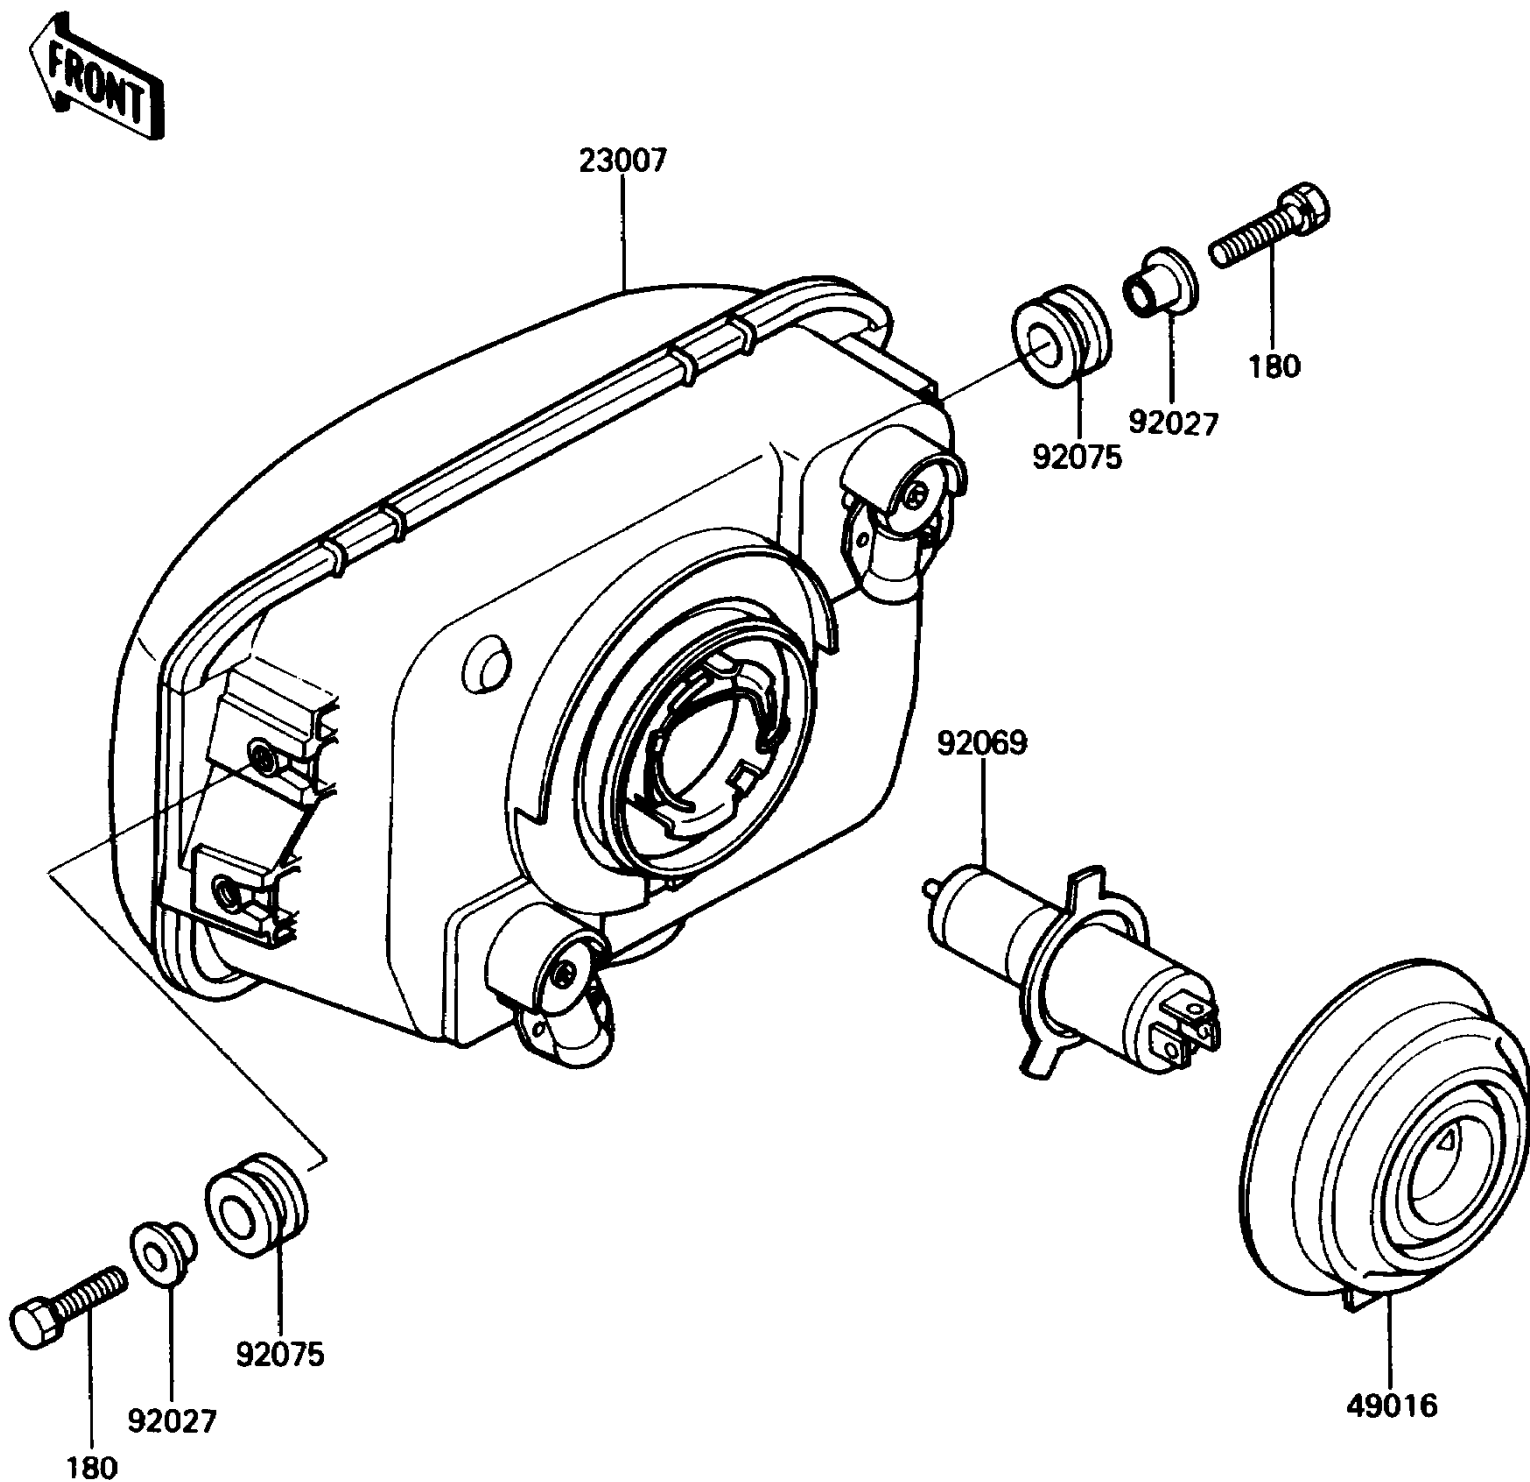

1987 EX500 PARTS DIAGRAM

Headlight(s)

F2710-0262

1987 EX500 PARTS LIST

Headlight(s)

ITEM NAME	PART NUMBER	QUANTITY
LENS-COMP,HEAD LAMP (Ref # 23007)	23007-1150	1
COVER-SEAL,HEAD LAMP (Ref # 49016)	49016-1108	1
COLLAR,L=13.1 (Ref # 92027)	92027-251	1
BULB,12V 60/55W,H4 (Ref # 92069)	92069-1002	1
DAMPER (Ref # 92075)	92075-1690	1
BOLT-UPSET-WS,6X25 (Ref # 180)	180D0625	1