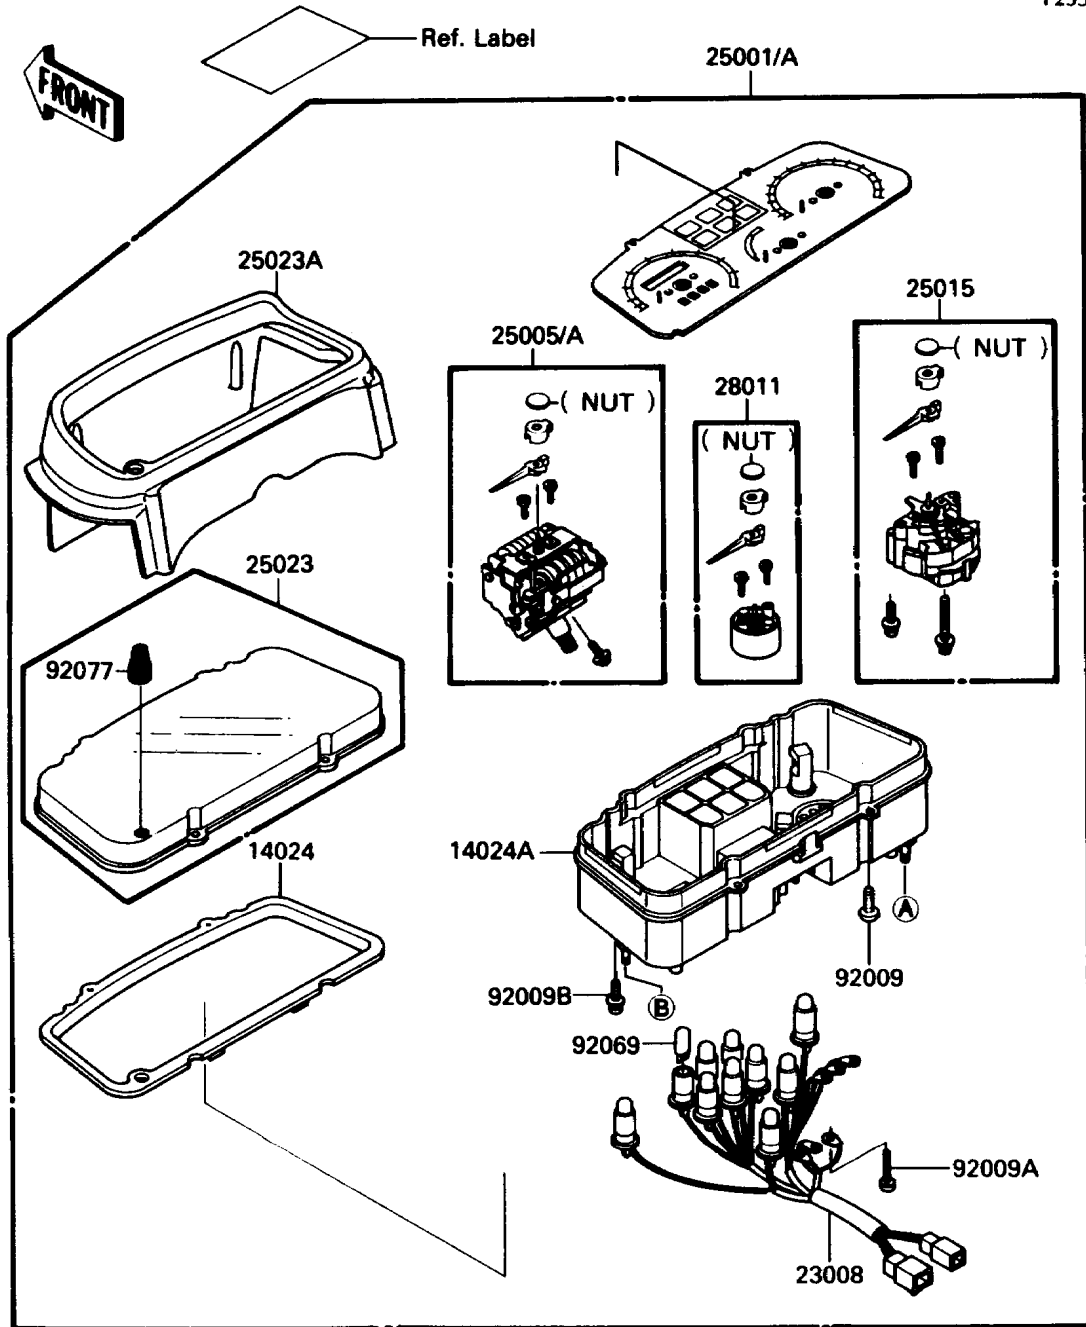

1987 EX500 PARTS DIAGRAM

Meter(s)

F2530-0271

- | | | | | |
|-------|-------|--|--|-------|
| | 92075 | | | 92075 |
| | 92022 | | | 92022 |
| | 92015 | | | 92015 |
| | | | | |
| 92075 | | | | |
| 92022 | | | | |
| 92015 | | | | |

1987 EX500 PARTS LIST

Meter(s)

ITEM NAME	PART NUMBER	QUANTITY
COVER,METER (Ref # 14024)	14024-1278	1
COVER,METER HOUSING (Ref # 14024A)	14024-1289	1
SOCKET-ASSY,METER (Ref # 23008)	23008-1314	1
METER-ASSY,MPH (Ref # 25001)	25001-1677	1
METER-ASSY,KPH (Ref # 25001A)	25001-1678	1
SPEEDOMETER,KPH (Ref # 25005)	25005-1348	1
SPEEDOMETER,MPH (Ref # 25005A)	25005-1349	1
TACHOMETER,X1000R/MIN (Ref # 25015)	25015-1267	1
COVER-METER CASE,UPP (Ref # 25023)	25023-1141	1
COVER-METER CASE (Ref # 25023A)	25023-1151	1
METER,TEMP (Ref # 28011)	28011-1097	1
SCREW,TAPPING,4X16 (Ref # 92009)	92009-1163	4
SCREW,3X22 (Ref # 92009A)	92009-1293	3
SCREW,3X10 (Ref # 92009B)	92009-1382	2
NUT,FLANGED,5MM (Ref # 92015)	92015-1259	3
WASHER,5.2X16X1.2 (Ref # 92022)	92022-263	3
BULB,12V 3.4W (Ref # 92069)	92069-1007	10
DAMPER,METER BRACKET (Ref # 92075)	92075-1385	3
BOOT,TRIP RESET KNOB (Ref # 92077)	92077-1061	1