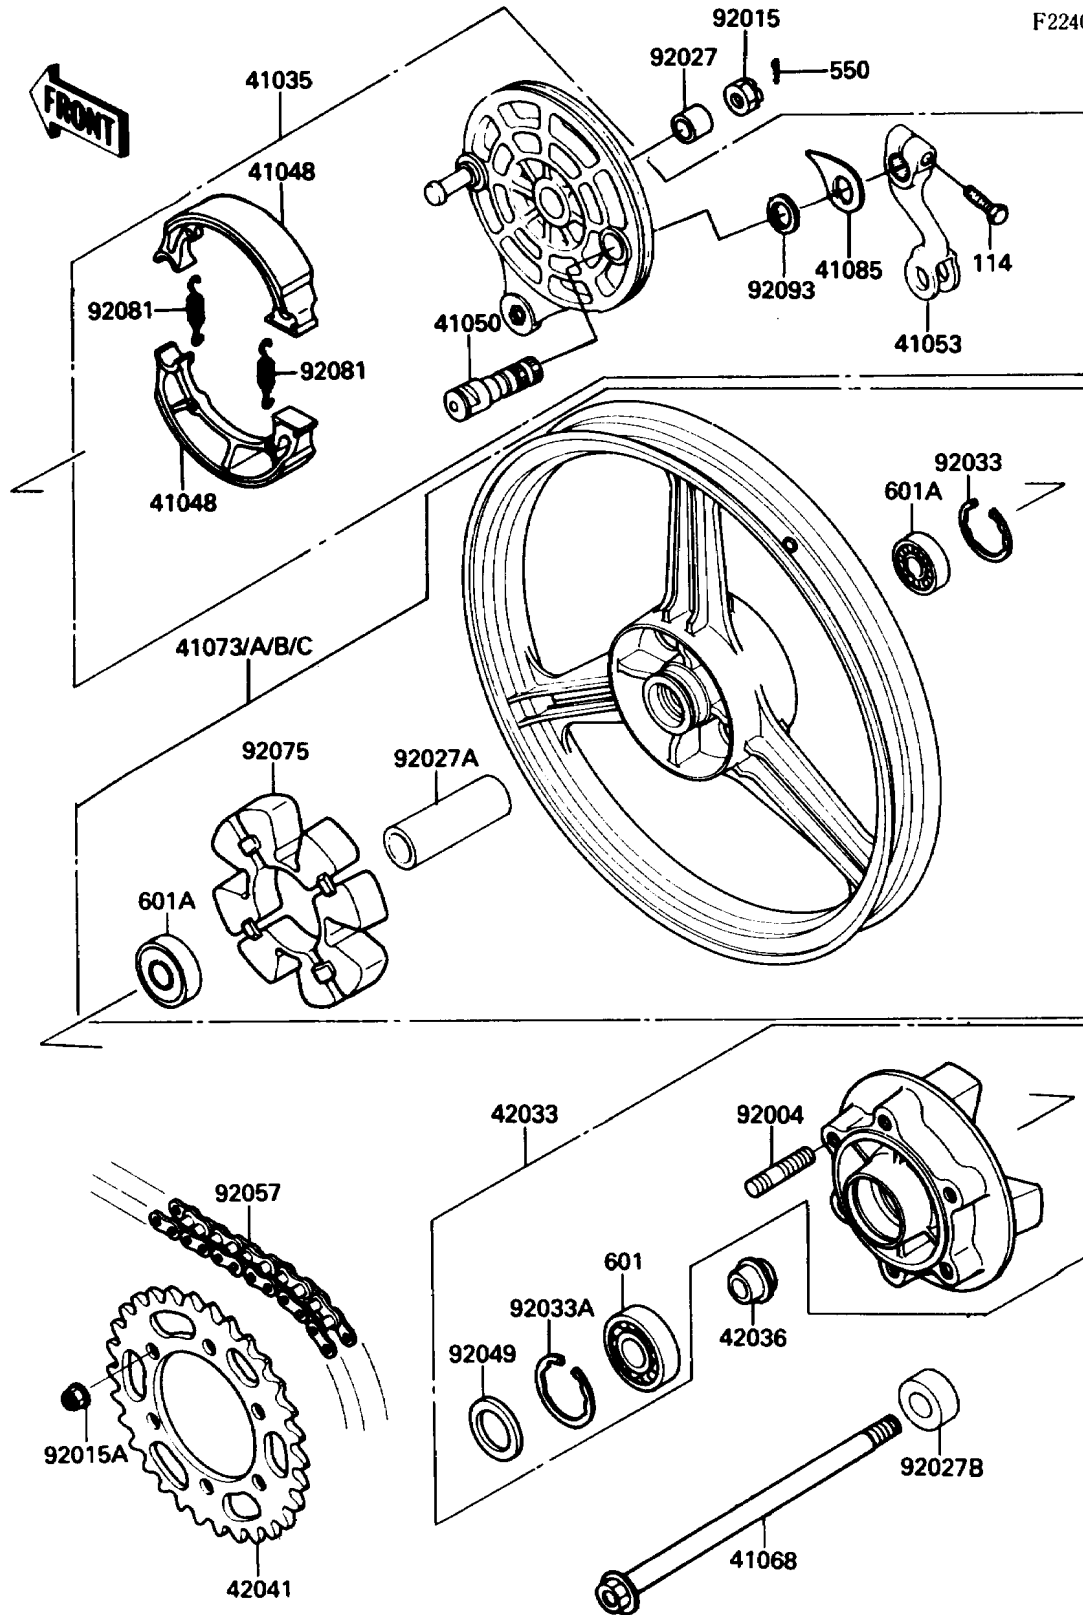

## 1987 EX500 PARTS DIAGRAM

Rear Wheel/Chain

F2240-0203

## 1987 EX500 PARTS LIST

Rear Wheel/Chain

ITEM NAME	PART NUMBER	QUANTITY
PANEL-ASSY-BRAKE,RR (Ref # 41035)	41035-1230	1
SHOE-BRAKE (Ref # 41048)	41048-020	1
CAM-BRAKE (Ref # 41050)	41050-1065	1
LEVER-BRAKE CAM (Ref # 41053)	42029-039	1
AXLE,RR (Ref # 41068)	42031-053	1
WHEEL-ASSY,RR,SILVER NO.1 (Ref # 41073A)	41073-1359-V5	1
INDICATOR,BRAKE SHOE (Ref # 41085)	41085-004	1
COUPLING-ASSY,RR HUB (Ref # 42033)	42033-1114	1
SLEEVE,RR HUB,L=33 (Ref # 42036)	42036-1146	1
SPROCKET-HUB,42T (Ref # 42041)	42041-1279	1
STUD,10X24 (Ref # 92004)	92004-1146	1
NUT,CASTLE,16MM (Ref # 92015)	42045-014	1
NUT,FLANGED,10MM (Ref # 92015A)	92015-1502	1
COLLAR,REAR AXLE,RH,L=18.5 (Ref # 92027)	92027-1484	1
COLLAR,REAR BRAKE DRUM,L=90 (Ref # 92027A)	92027-1772	1
COLLAR,RR HUB (Ref # 92027B)	92027-1784	1
RING-SNAP,47MM (Ref # 92033)	92033-1042	1
RING-SNAP,52MM (Ref # 92033A)	92033-1043	1
SEAL-OIL,TWC35527 (Ref # 92049)	92052-006	1
CHAIN,DRIVE,EK520SX-0X104L (Ref # 92057)	92057-1228	1
DAMPER,SHOCK,RR HUB (Ref # 92075)	92075-1687	1
SPRING,BRAKE SHOE (Ref # 92081)	42020-004	1
SEAL,BRAKE CAM (Ref # 92093)	41051-003	1
BOLT-SMALL,8X28 (Ref # 114)	114G0828	1
PIN-COTTER,4.0X35 (Ref # 550)	550D4035	1
BEARING-BALL,#6205G (Ref # 601)	601B6205G	1
BEARING-BALL,#6303ZZC3 (Ref # 601A)	601B6303ZZ	1