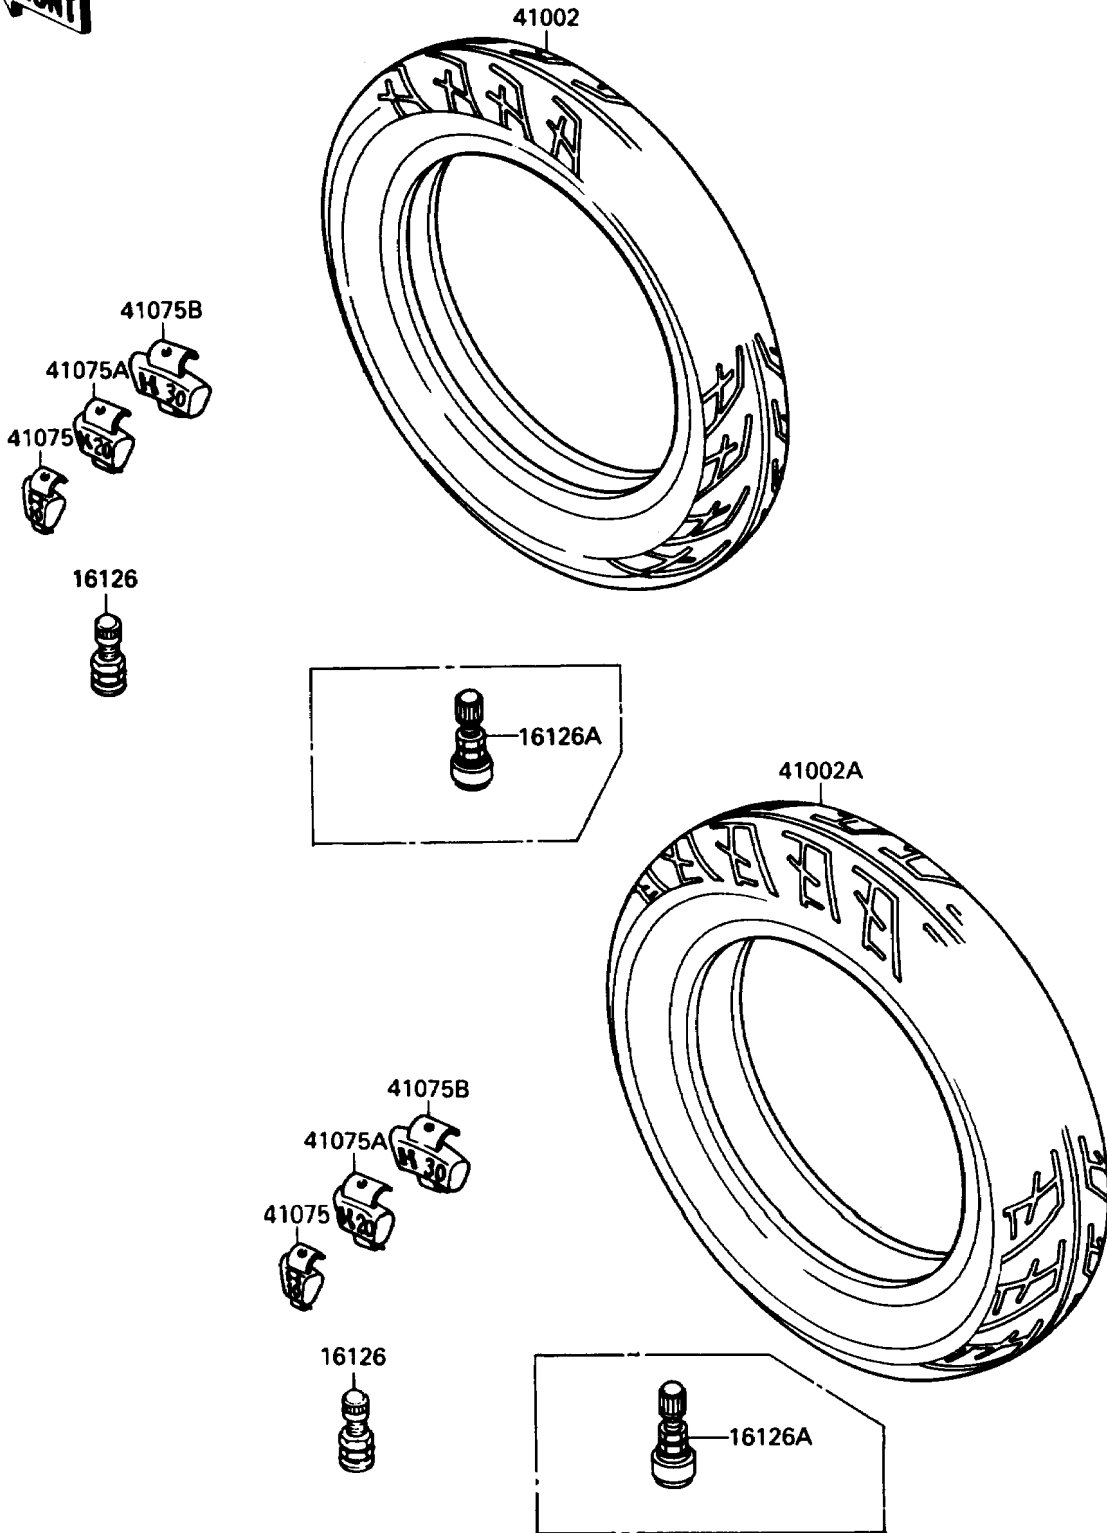

# 1987 EX500 PARTS DIAGRAM

Tires

F2210-0113

## 1987 EX500 PARTS LIST

### Tires

ITEM NAME	PART NUMBER	QUANTITY
VALVE,TIRE (Ref # 16126)	16126-1136	2
TIRE,FR,100/90-16 54H,G533(BS) (Ref # 41002)	41002-1654	1
TIRE,RR,120/90-16 63H,G534(BS) (Ref # 41002A)	41002-1655	1
BALANCER-WHEEL,10G,SILVER (Ref # 41075)	41075-1014	AR
BALANCER-WHEEL,20G,SILVER (Ref # 41075A)	41075-1015	AR
BALANCER-WHEEL,30G,SILVER (Ref # 41075B)	41075-1016	AR