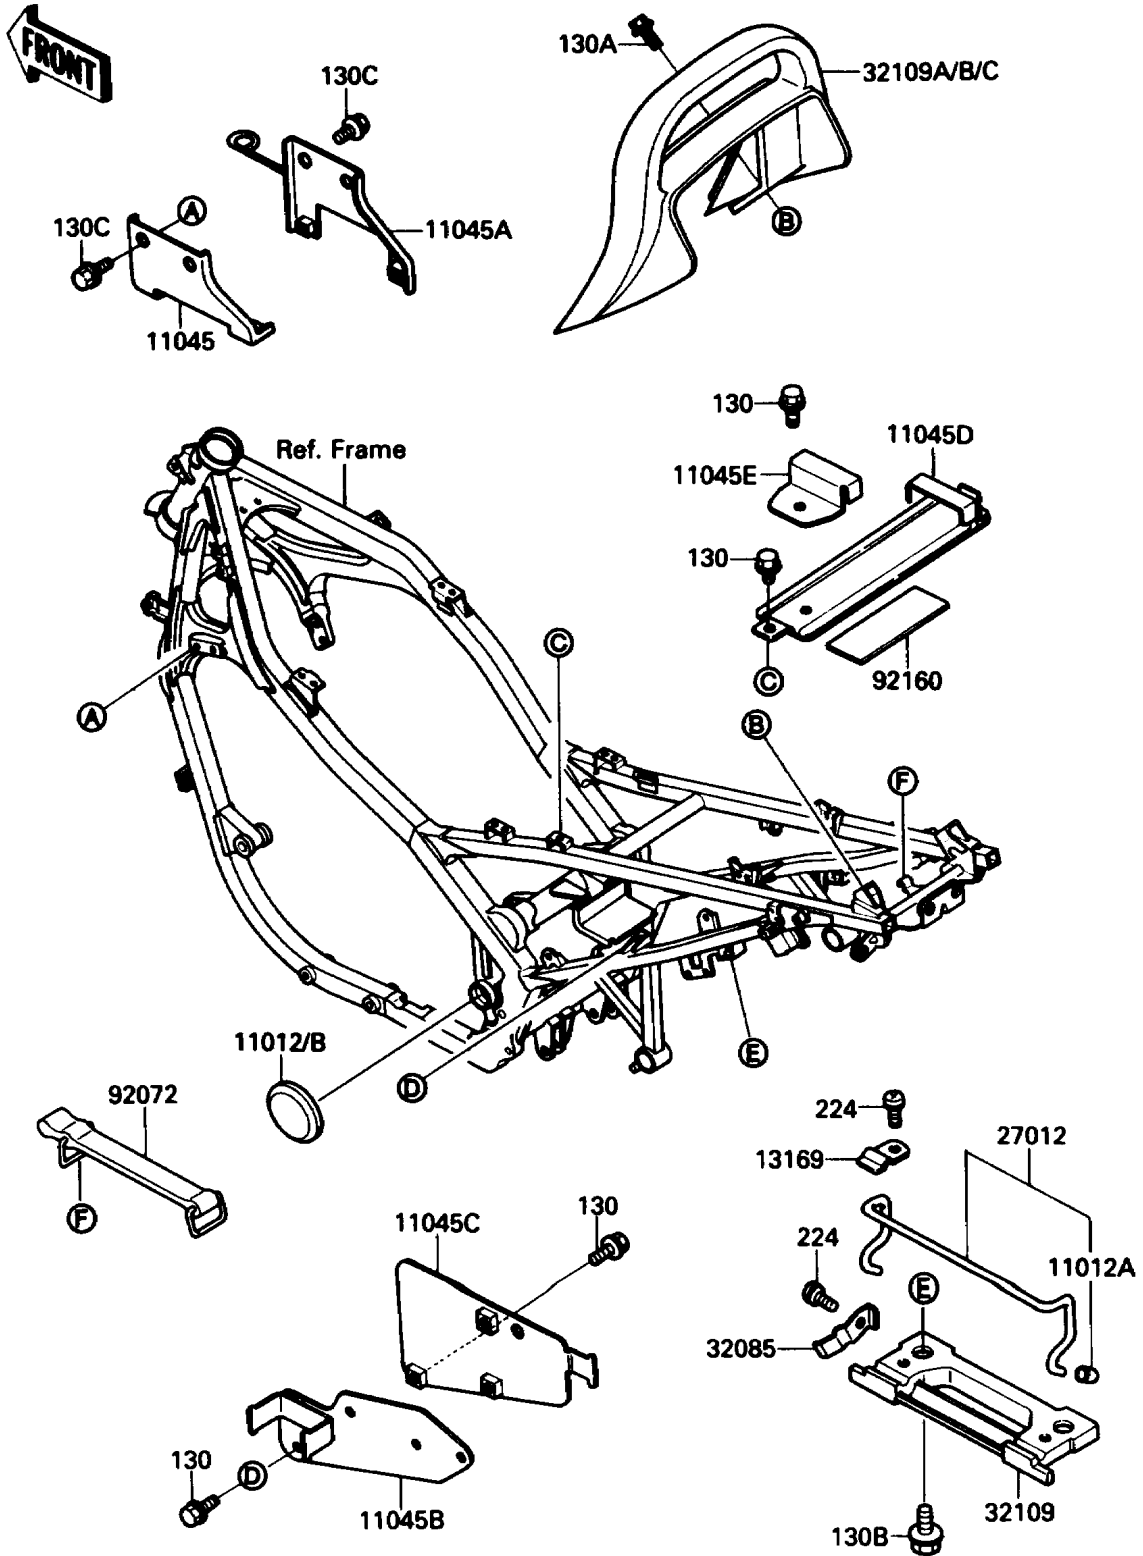

1987 EX500 PARTS DIAGRAM

Electro Bracket

F2133-0005

1987 EX500 PARTS LIST

Electro Bracket

ITEM NAME	PART NUMBER	QUANTITY
CAP,BUNGEE CORD HOOK (Ref # 11012A)	11012-1589	4
CAP,SWING ARM BRACKET (Ref # 11012B)	11012-1629	2
BRACKET,IGNITION COIL,LH (Ref # 11045)	11045-1419	1
BRACKET,IGNITION COIL,RH (Ref # 11045A)	11045-1420	1
BRACKET,REGULATOR (Ref # 11045B)	11045-1421	1
BRACKET,IGNITER (Ref # 11045C)	11045-1422	1
BRACKET,BATTERY BAND (Ref # 11045D)	11045-1423	1
BRACKET,JUNCTION BOX (Ref # 11045E)	11045-1424	1
PLATE,GRIP (Ref # 13169)	13169-1760	4
HOOK,BUNGEE CORD (Ref # 27012)	27012-1311	2
STOPPER,HOOK (Ref # 32085)	32085-1187	2
GRIP-FRAME (Ref # 32109)	32109-1108	2
GRIP-FRAME,TAIL,F.RED (Ref # 32109A)	32109-1156-B1	1
GRIP-FRAME,TAIL,EBONY (Ref # 32109B)	32109-1156-H8	1
GRIP-FRAME,TAIL,P.A. WHITE (Ref # 32109C)	32109-1156-R1	1
BAND (Ref # 92072)	92072-1085	1
DAMPER,BATTERY (Ref # 92160)	92160-1094	1
BOLT-FLANGED,6X8 (Ref # 130)	130B0608	6
BOLT-FLANGED (Ref # 130A)	130D0814	2
BOLT-FLANGED,8X14 (Ref # 130B)	130G0814	4
BOLT-FLANGED,6X14,BLACK (Ref # 130C)	130J0614	4
SCREW-PAN-WP-CROS (Ref # 224)	224C0508	6