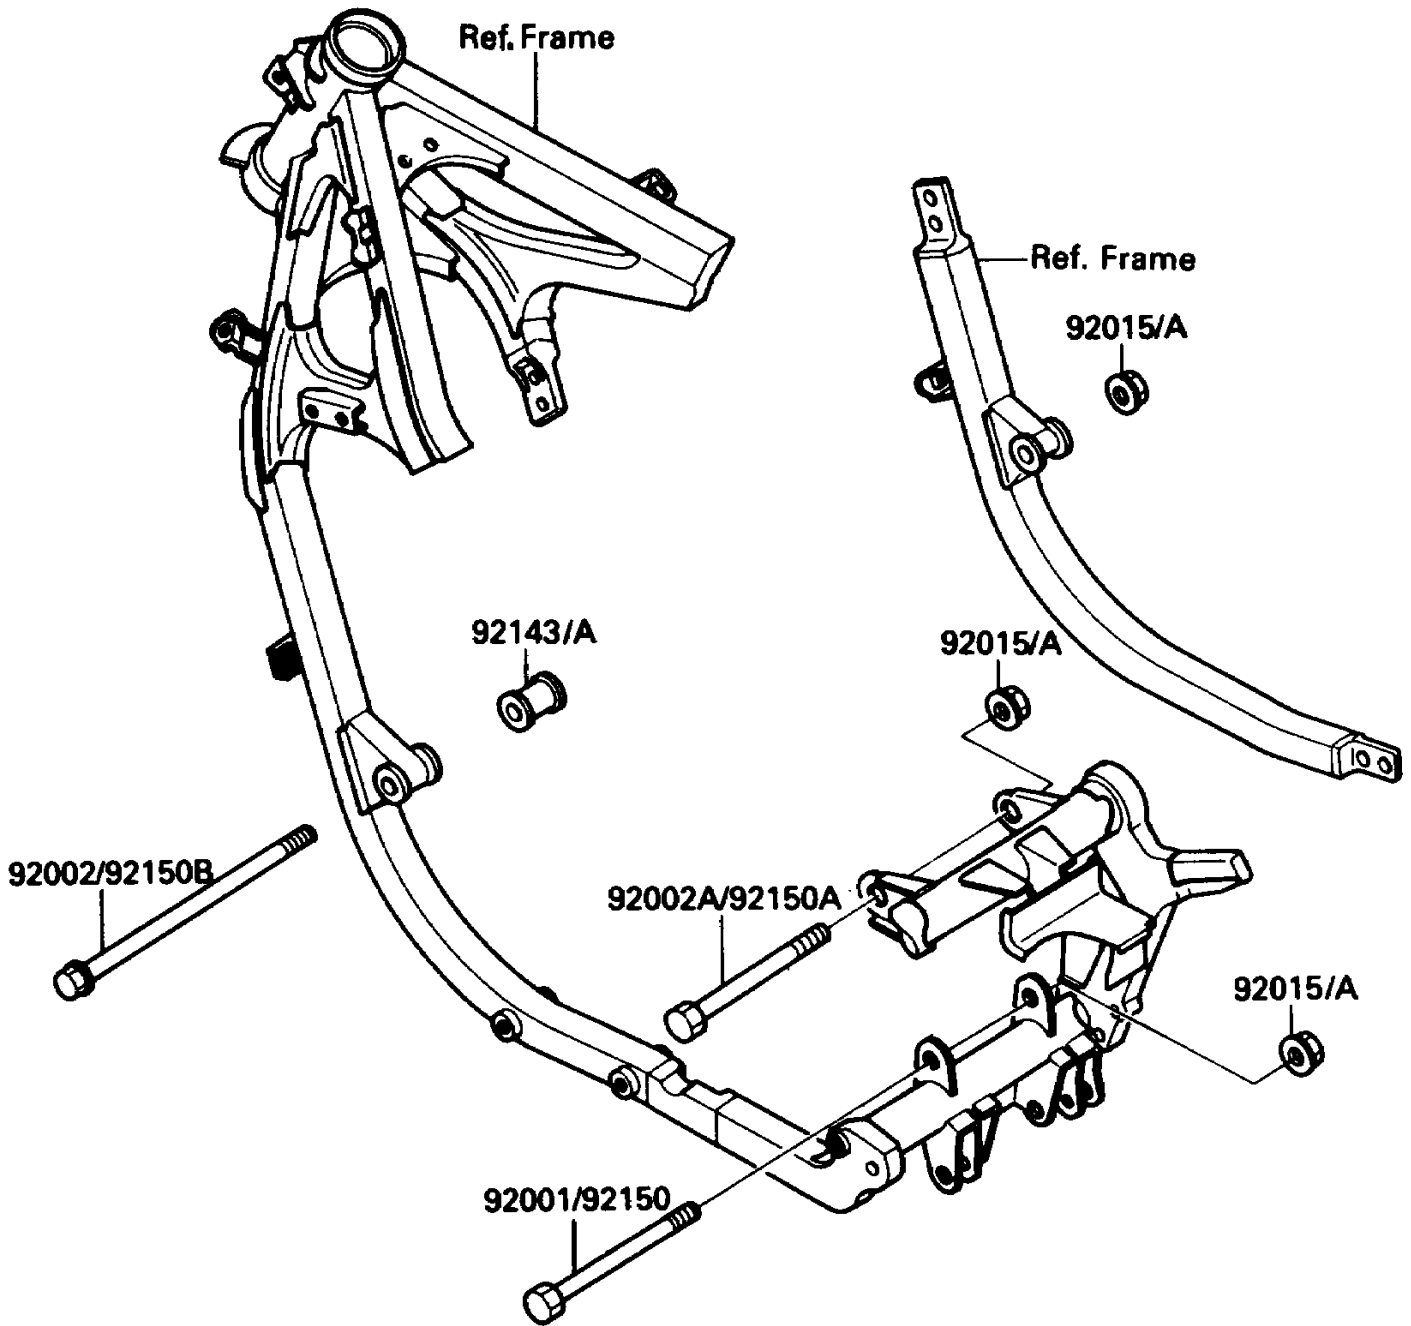

1987 EX500 PARTS DIAGRAM

Frame Fittings

F2131-0248

1987 EX500 PARTS LIST

Frame Fittings

ITEM NAME	PART NUMBER	QUANTITY
BOLT,10X179 (Ref # 92001)	92001-1109	1
BOLT,FLANGED,10X295 (Ref # 92002)	92002-1891	1
BOLT,10X165 (Ref # 92002A)	92002-1920	1
NUT,FLANGED,10MM (Ref # 92015A)	92015-1428	3
COLLAR,L=34 (Ref # 92143)	92143-1073	1