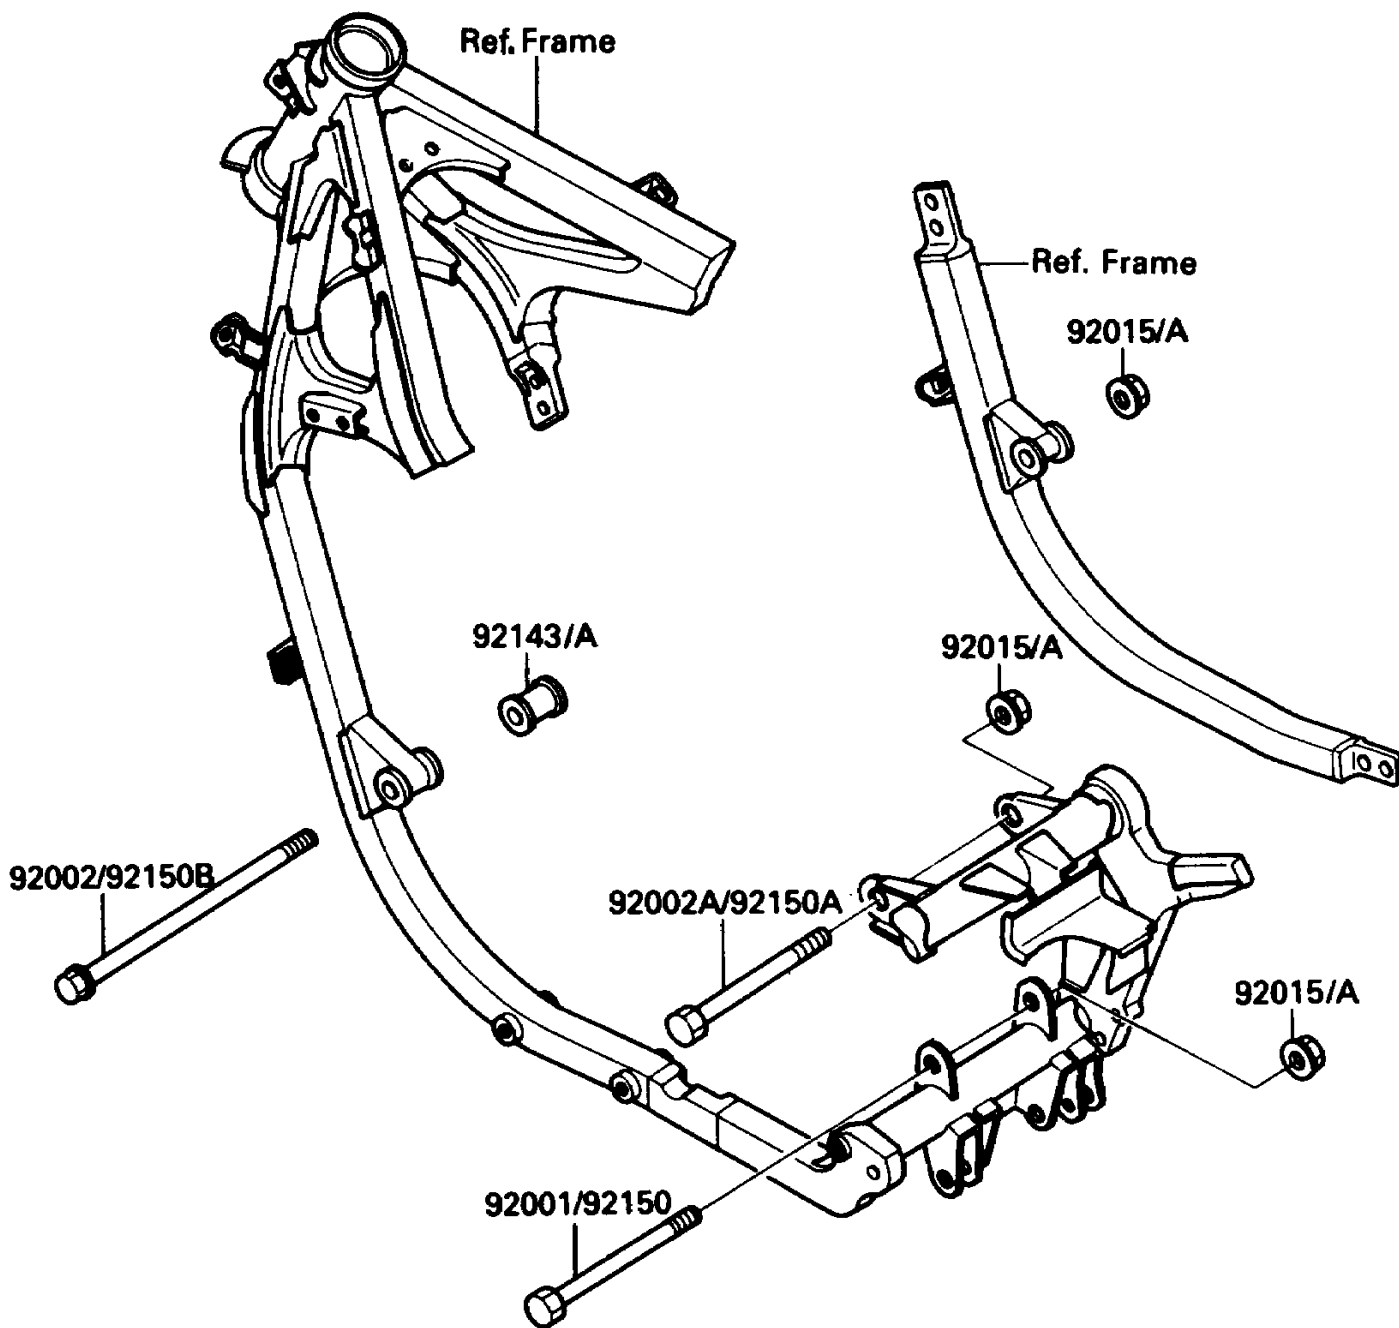

## 1987 EX500 PARTS DIAGRAM

Frame Fittings

F2131-0248

## 1987 EX500 PARTS LIST

Frame Fittings

ITEM NAME	PART NUMBER	QUANTITY
BOLT,10X179 (Ref # 92001)	92001-1109	1
BOLT,FLANGED,10X295 (Ref # 92002)	92002-1891	1
BOLT,10X165 (Ref # 92002A)	92002-1920	1
NUT,FLANGED,10MM (Ref # 92015A)	92015-1428	1
COLLAR,L=34 (Ref # 92143)	92143-1073	1