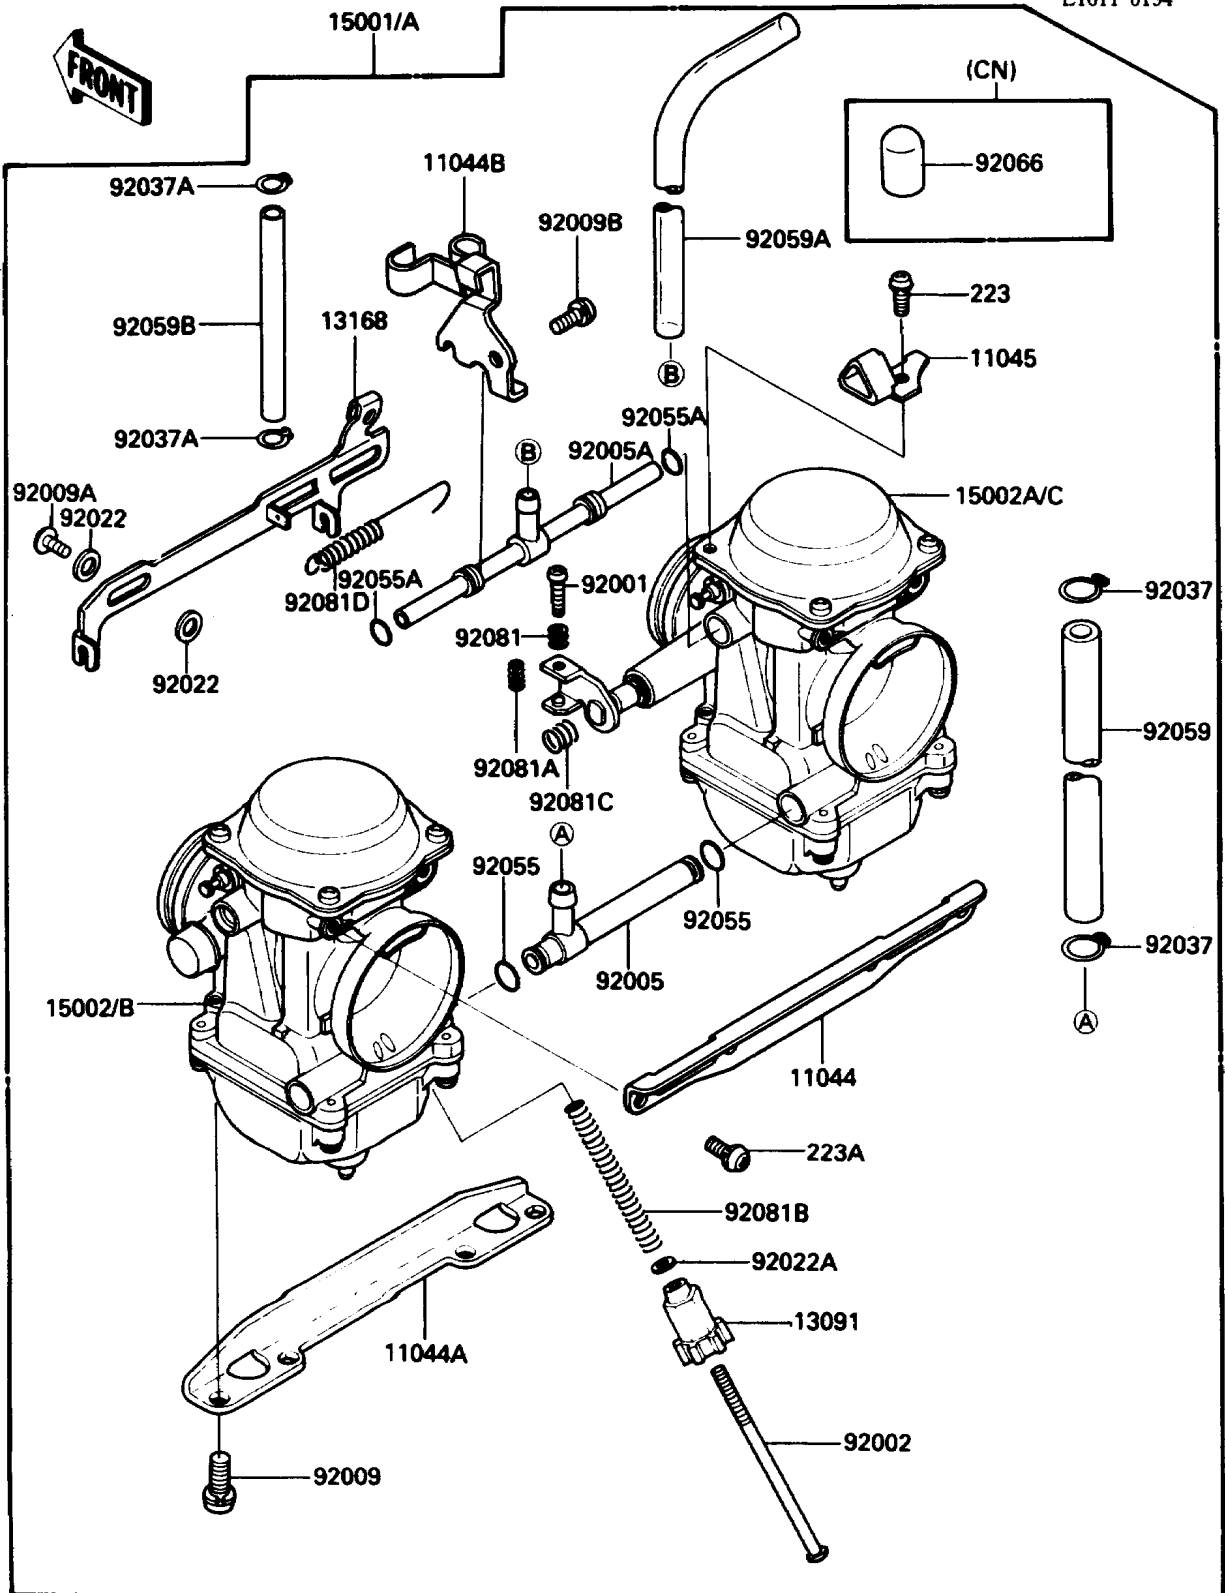

## 1987 EX500 PARTS DIAGRAM

Carburetor

E1611-0194

## 1987 EX500 PARTS LIST

Carburetor

ITEM NAME	PART NUMBER	QUANTITY
BRACKET,CARBURETOR STAY,UPP (Ref # 11044)	11044-1313	1
BRACKET,CARBURETOR STAY,6MM (Ref # 11044A)	11044-1314	1
BRACKET,THROTTLE CABLE (Ref # 11044B)	11044-1546	1
BRACKET,STARTER LEVER (Ref # 11045)	11045-1824	1
HOLDER,THROTTLE STOP SCREW (Ref # 13091)	13091-1382	1
LEVER (Ref # 13168)	13168-1360	1
CARBURETOR-ASSY (Ref # 15001)	15001-1334	1
CARBURETOR-ASSY (Ref # 15001A)	15001-1335	1
CARBURETOR,LH (Ref # 15002)	15002-1492	1
CARBURETOR,RH (Ref # 15002A)	15002-1493	1
CARBURETOR,LH (Ref # 15002B)	15002-1494	1
CARBURETOR,RH (Ref # 15002C)	15002-1495	1
BOLT,THROTTLE ADJUST (Ref # 92001)	92001-1998	1
BOLT,THROTTLE STOP SCREW (Ref # 92002)	92002-1552	1
FITTING (Ref # 92005)	92005-1133	1
FITTING (Ref # 92005A)	92005-1134	1
SCREW,6X16 (Ref # 92009)	92009-1129	1
SCREW (Ref # 92009A)	92009-1262	1
SCREW,5X10 (Ref # 92009B)	92009-1365	1
WASHER,6.1X11X0.8,POLYACETAL (Ref # 92022)	92022-1199	1
WASHER,PLAIN,STOP SPRING (Ref # 92022A)	92022-1480	1
CLAMP,FUEL TUBE (Ref # 92037)	92037-1075	1
CLAMP,TUBE (Ref # 92037A)	92037-1477	1
RING-O (Ref # 92055)	92055-1004	1
RING-O,FUEL FITTING (Ref # 92055A)	92055-1223	1
TUBE,FUEL,7.3X12.5X220 (Ref # 92059)	92059-1236	1
TUBE,6.5X9.5X500 (Ref # 92059A)	92059-1465	1
TUBE,5X9X140 (Ref # 92059B)	92059-1634	1
PLUG,12X25 (Ref # 92066)	92068-006	1

## 1987 EX500 PARTS LIST

Carburetor

ITEM NAME	PART NUMBER	QUANTITY
SPRING,THROTTLE ADJUST UPP (Ref # 92081)	92081-1620	1
SPRING,THROTTLE ADJUST LWR (Ref # 92081A)	92081-1621	1
SPRING,THROTTLE STOP SCREW (Ref # 92081B)	92081-1875	1
SPRING (Ref # 92081C)	92081-1876	1
SPRING,STARTER LEVER (Ref # 92081D)	92081-1893	1
SCREW-PAN-WS-CROS (Ref # 223)	223C0420	1
SCREW-PAN-WS-CROS (Ref # 223A)	223C0510	1