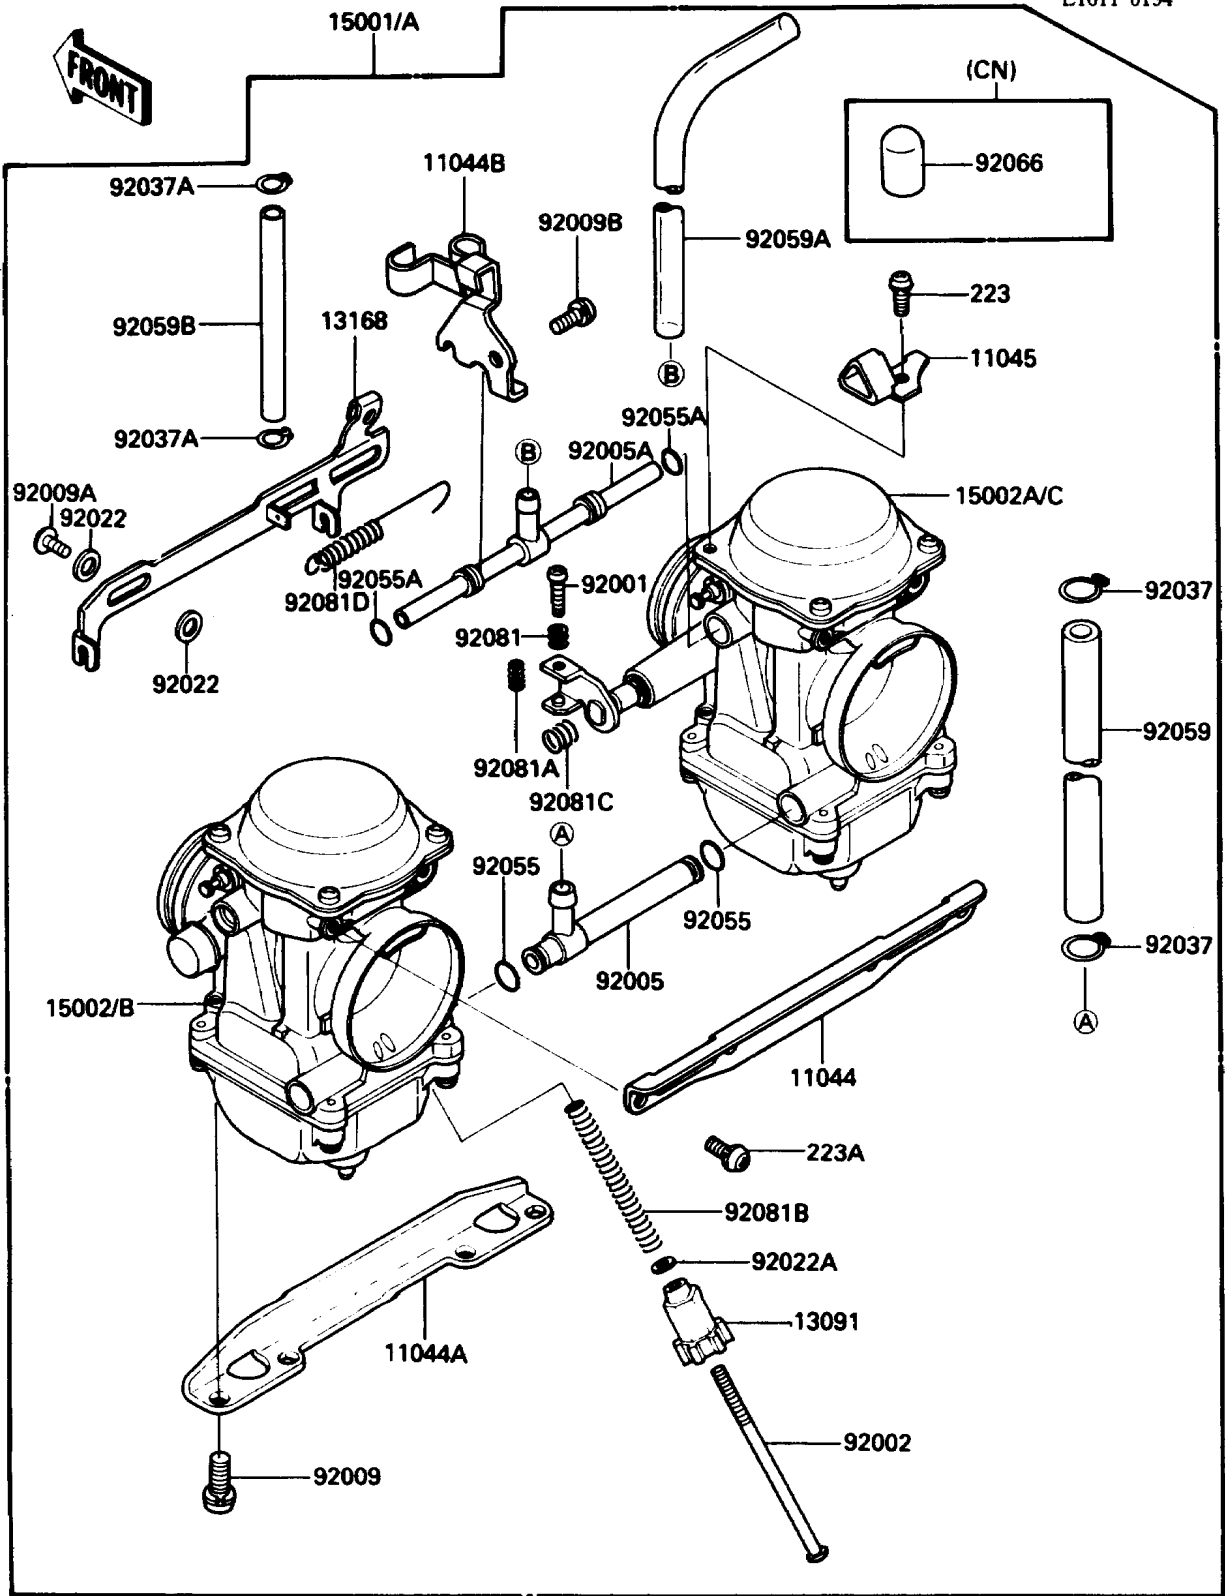

1987 EX500 PARTS DIAGRAM

Carburetor

E1611-0194

1987 EX500 PARTS LIST

Carburetor

ITEM NAME	PART NUMBER	QUANTITY
BRACKET,CARBURETOR STAY,UPP (Ref # 11044)	11044-1313	1
BRACKET,CARBURETOR STAY,6MM (Ref # 11044A)	11044-1314	1
BRACKET,THROTTLE CABLE (Ref # 11044B)	11044-1546	1
BRACKET,STARTER LEVER (Ref # 11045)	11045-1824	1
HOLDER,THROTTLE STOP SCREW (Ref # 13091)	13091-1382	1
LEVER (Ref # 13168)	13168-1360	1
CARBURETOR-ASSY (Ref # 15001)	15001-1334	1
CARBURETOR-ASSY (Ref # 15001A)	15001-1335	1
CARBURETOR,LH (Ref # 15002)	15002-1492	1
CARBURETOR,RH (Ref # 15002A)	15002-1493	1
CARBURETOR,LH (Ref # 15002B)	15002-1494	1
CARBURETOR,RH (Ref # 15002C)	15002-1495	1
BOLT,THROTTLE ADJUST (Ref # 92001)	92001-1998	1
BOLT,THROTTLE STOP SCREW (Ref # 92002)	92002-1552	1
FITTING (Ref # 92005)	92005-1133	1
FITTING (Ref # 92005A)	92005-1134	1
SCREW,6X16 (Ref # 92009)	92009-1129	4
SCREW (Ref # 92009A)	92009-1262	2
SCREW,5X10 (Ref # 92009B)	92009-1365	1
WASHER,6.1X11X0.8,POLYACETAL (Ref # 92022)	92022-1199	4
WASHER,PLAIN,STOP SPRING (Ref # 92022A)	92022-1480	1
CLAMP,FUEL TUBE (Ref # 92037)	92037-1075	2
CLAMP,TUBE (Ref # 92037A)	92037-1477	2
RING-O (Ref # 92055)	92055-1004	2
RING-O,FUEL FITTING (Ref # 92055A)	92055-1223	2
TUBE,FUEL,7.3X12.5X220 (Ref # 92059)	92059-1236	1
TUBE,6.5X9.5X500 (Ref # 92059A)	92059-1465	1
TUBE,5X9X140 (Ref # 92059B)	92059-1634	1
PLUG,12X25 (Ref # 92066)	92068-006	1

1987 EX500 PARTS LIST

Carburetor

ITEM NAME	PART NUMBER	QUANTITY
SPRING,THROTTLE ADJUST UPP (Ref # 92081)	92081-1620	1
SPRING,THROTTLE ADJUST LWR (Ref # 92081A)	92081-1621	1
SPRING,THROTTLE STOP SCREW (Ref # 92081B)	92081-1875	1
SPRING (Ref # 92081C)	92081-1876	1
SPRING,STARTER LEVER (Ref # 92081D)	92081-1893	1
SCREW-PAN-WS-CROS (Ref # 223)	223C0420	1
SCREW-PAN-WS-CROS (Ref # 223A)	223C0510	4