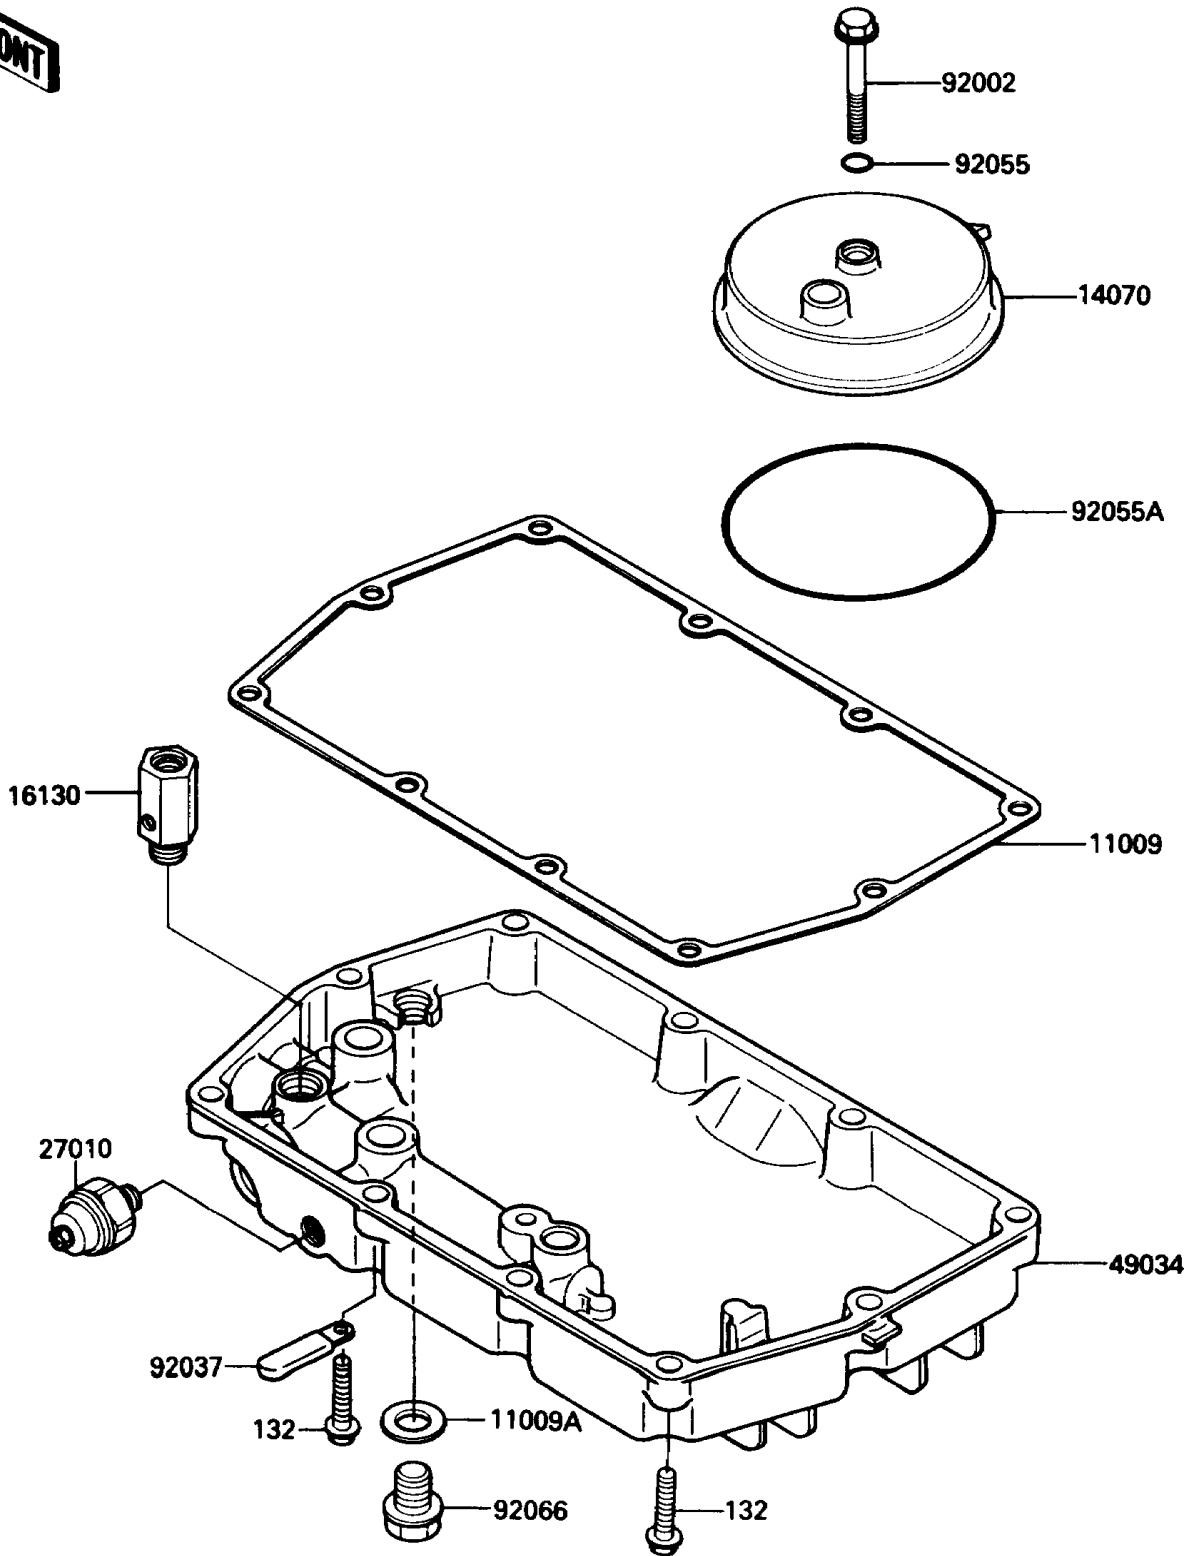

# 1987 EX500 PARTS DIAGRAM

Breather Cover/Oil Pan

E1432-0042

## 1987 EX500 PARTS LIST

### Breather Cover/Oil Pan

ITEM NAME	PART NUMBER	QUANTITY
GASKET,OIL PAN (Ref # 11009)	11009-1487	1
GASKET,12X22X2,DRAIN PLUG (Ref # 11009A)	92065-097	1
BODY-BREATHER (Ref # 14070)	14070-1067	1
VALVE-ASSY-RELIEF (Ref # 16130)	16130-1001	1
SWITCH,OIL PRESSURE (Ref # 27010)	27010-1155	1
PAN-OIL (Ref # 49034)	49034-1071	1
BOLT,6X45 (Ref # 92002)	92002-1069	1
CLAMP (Ref # 92037)	92037-1679	1
RING-O,6MM (Ref # 92055)	92055-1089	1
RING-O,BREATHER BODY (Ref # 92055A)	92055-1284	1
PLUG,OIL DRAIN,12X15 (Ref # 92066)	92066-1174	1
BOLT-FLANGED-SMALL (Ref # 132)	132Y0625	10