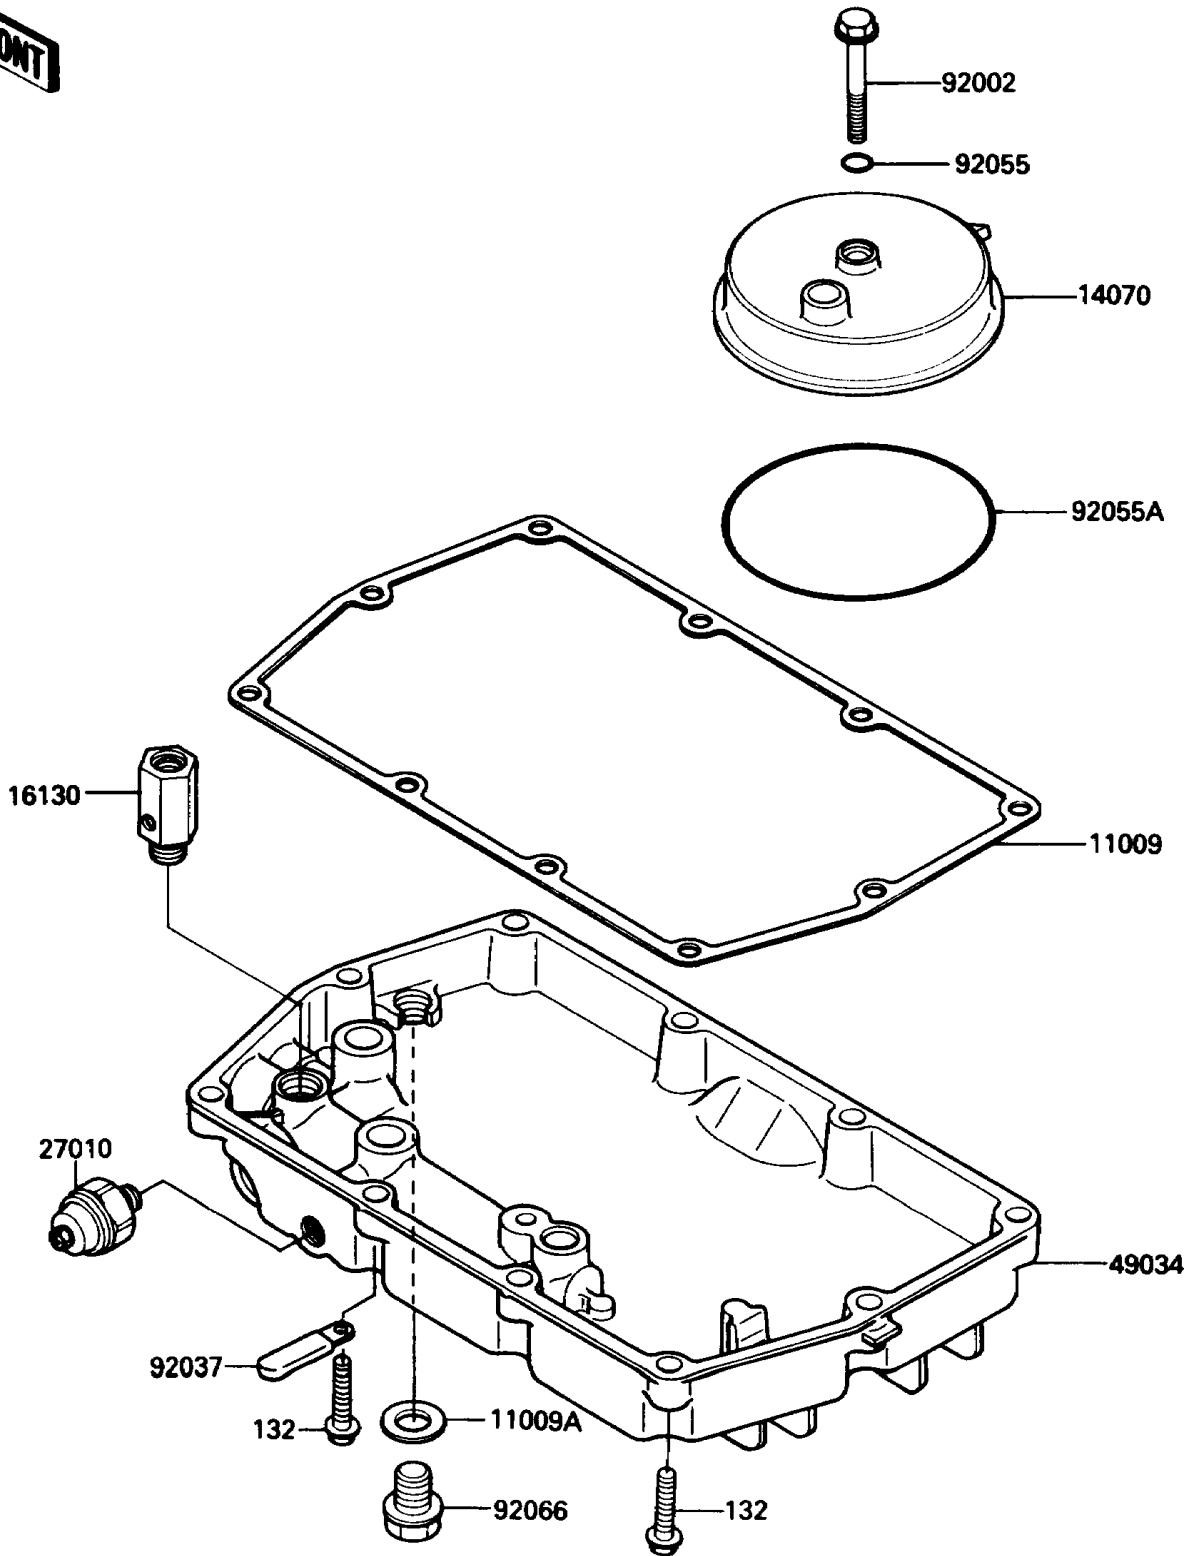

1987 EX500 PARTS DIAGRAM

Breather Cover/Oil Pan

E1432-0042

1987 EX500 PARTS LIST

Breather Cover/Oil Pan

ITEM NAME	PART NUMBER	QUANTITY
GASKET,OIL PAN (Ref # 11009)	11009-1487	1
GASKET,12X22X2,DRAIN PLUG (Ref # 11009A)	92065-097	1
BODY-BREATHER (Ref # 14070)	14070-1067	1
VALVE-ASSY-RELIEF (Ref # 16130)	16130-1001	1
SWITCH,OIL PRESSURE (Ref # 27010)	27010-1155	1
PAN-OIL (Ref # 49034)	49034-1071	1
BOLT,6X45 (Ref # 92002)	92002-1069	1
CLAMP (Ref # 92037)	92037-1679	1
RING-O,6MM (Ref # 92055)	92055-1089	1
RING-O,BREATHER BODY (Ref # 92055A)	92055-1284	1
PLUG,OIL DRAIN,12X15 (Ref # 92066)	92066-1174	1
BOLT-FLANGED-SMALL (Ref # 132)	132Y0625	1