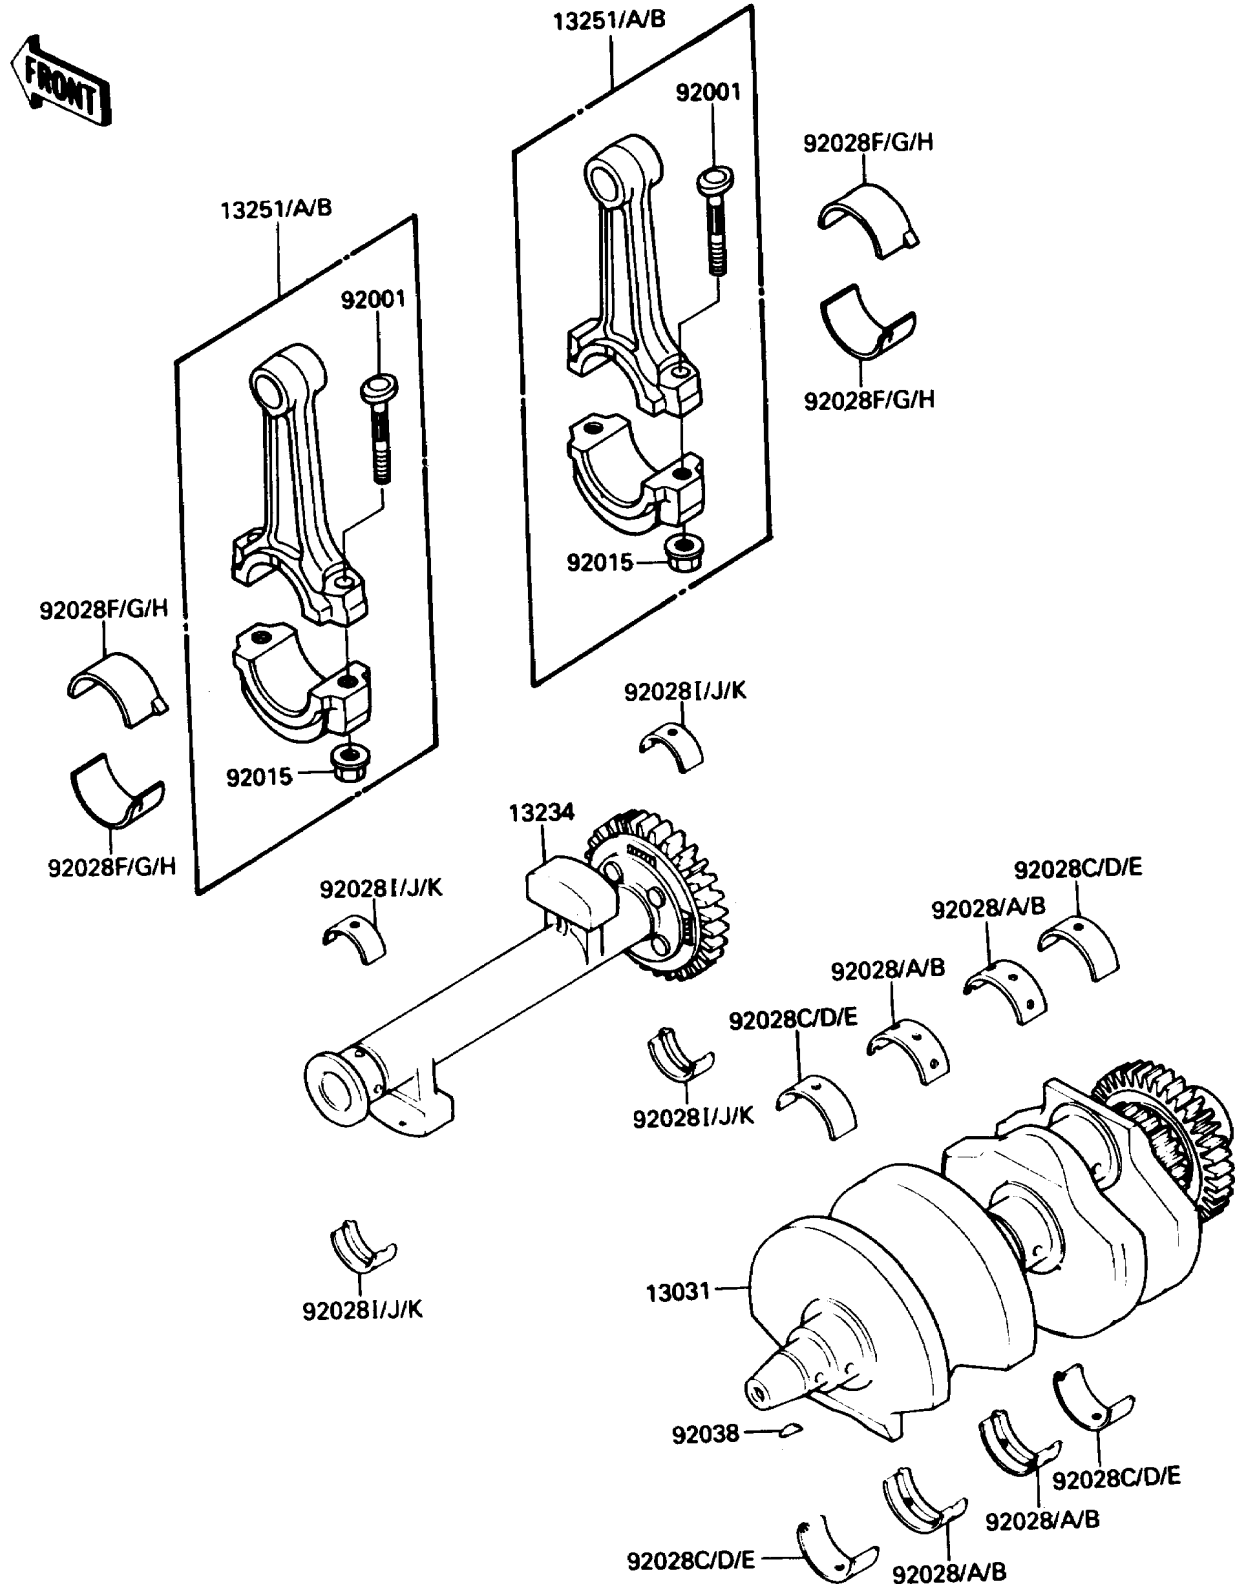

1987 EX500 PARTS DIAGRAM

Crankshaft

E1321-0081

1987 EX500 PARTS LIST

Crankshaft

ITEM NAME	PART NUMBER	QUANTITY
CRANKSHAFT-COMP (Ref # 13031)	13031-1241	1
SHAFT-COMP,BALANCER (Ref # 13234)	13234-1071	1
ROD-ASSY-CONNECTING,H (Ref # 13251)	13251-1067-HH	1
ROD-ASSY-CONNECTING,I (Ref # 13251A)	13251-1067-II	1
ROD-ASSY-CONNECTING,J (Ref # 13251B)	13251-1067-JJ	1
BOLT,CONNECTING ROD,8MM (Ref # 92001)	92001-1887	1
NUT,FLANGED,8MM (Ref # 92015)	92015-1311	1
BUSHING,CRANKSHAFT,BLUE (Ref # 92028)	92028-1100	1
BUSHING,CRANKSHAFT,BLACK (Ref # 92028A)	92028-1101	1
BUSHING,CRANKSHAFT,BROWN (Ref # 92028B)	92028-1102	1
BUSHING,CRANKSHAFT,BLUE (Ref # 92028C)	92028-1272	1
BUSHING,CRANKSHAFT,BLACK (Ref # 92028D)	92028-1273	1
BUSHING,CRANKSHAFT,BROWN (Ref # 92028E)	92028-1274	1
BUSHING,CONNECTING ROD,BLUE (Ref # 92028F)	92028-1348	1
BUSHING,CONNEXTING ROD,BLACK (Ref # 92028G)	92028-1349	1
BUSHING,CONNECTING ROD,BROWN (Ref # 92028H)	92028-1350	1
BUSHING,BALANCER,LH,BLUE (Ref # 92028I)	92028-1495	1
BUSHING,BALANCER,LH,BLACK (Ref # 92028J)	92028-1496	1
BUSHING,BALANCER,LH,BROWN (Ref # 92028K)	92028-1497	1
KEY,WOODRUFF (Ref # 92038)	92038-001	1