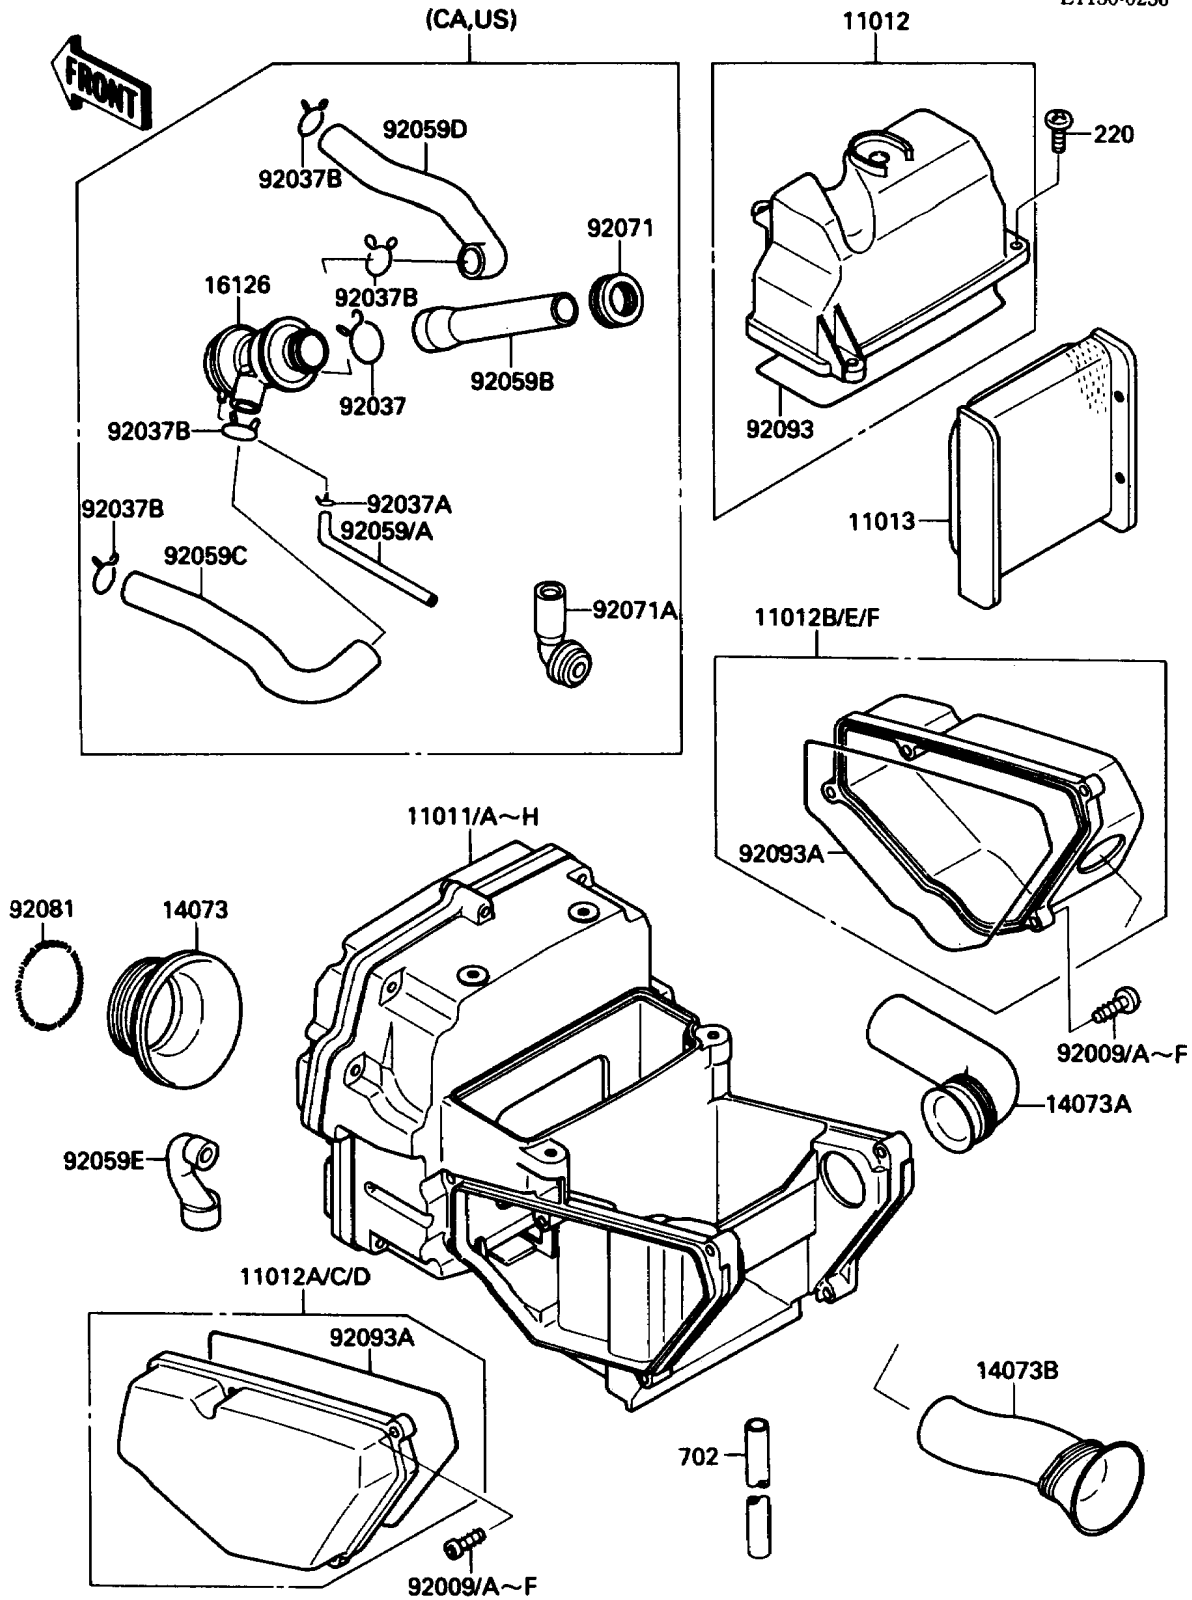

1987 EX500 PARTS DIAGRAM

Air Cleaner

E1130-0236

1987 EX500 PARTS LIST

Air Cleaner

ITEM NAME	PART NUMBER	QUANTITY
CASE-AIR FILTER (Ref # 11011)	11011-1245	1
CASE-AIR FILTER (Ref # 11011A)	11011-1246	1
CASE-AIR FILTER (Ref # 11011B)	11011-1247	1
CASE-AIR FILTER (Ref # 11011D)	11011-1268	1
CASE-AIR FILTER (Ref # 11011F)	11011-1269	1
CASE-AIR FILTER (Ref # 11011H)	11011-1270	1
CAP,AIR FILTER CASE,UPP (Ref # 11012)	11012-1571	1
CAP,AIR FILTER,LH (Ref # 11012A)	11012-1572	1
CAP,AIR FILTER,RH (Ref # 11012B)	11012-1573	1
CAP,AIR FILTER,LH (Ref # 11012D)	11012-1608	1
CAP,AIR FILTER,RH (Ref # 11012F)	11012-1609	1
ELEMENT-AIR FILTER (Ref # 11013)	11013-1155	1
DUCT,CARBURATOR (Ref # 14073)	14073-1292	1
DUCT,INTAKE (Ref # 14073A)	14073-1293	1
DUCT (Ref # 14073B)	14073-1295	1
VALVE,AIR SWITCH (Ref # 16126)	16126-1005	1
SCREW,TAPPING,5X25 (Ref # 92009)	92009-1339	3
SCREW,TAPPING,5X30 (Ref # 92009D)	92009-1488	3
CLAMP,TUBE (Ref # 92037)	92037-1076	1
CLAMP (Ref # 92037A)	92037-1712	1
CLAMP,TUBE (Ref # 92037B)	92037-213	1
TUBE,4X9X290 (Ref # 92059)	92059-1043	1
TUBE,4X9X110 (Ref # 92059A)	92059-1131	1
TUBE,AIR FILTER-ACV (Ref # 92059B)	92059-1770	1
TUBE,AIR SWITCH,LH (Ref # 92059C)	92059-1771	1
TUBE,AIR SWITCH,RH (Ref # 92059D)	92059-1772	1
TUBE,BREATHER (Ref # 92059E)	92059-1773	1
GROMMET,AIR FILTER (Ref # 92071)	92071-1028	1
GROMMET,AIR FILTER (Ref # 92071A)	92071-1114	1

1987 EX500 PARTS LIST

Air Cleaner

ITEM NAME	PART NUMBER	QUANTITY
SPRING,COIL,BLACK (Ref # 92081)	92081-1457	1
SEAL,AIR FILTER CAP (Ref # 92093)	92093-1233	1
SEAL,AIR FILTER (Ref # 92093A)	92093-1234	1
SCREW-PAN-CROS,6X16 (Ref # 220)	220B0616	1
TUBE-RUBBER,5X350 (Ref # 702)	702A05350	1