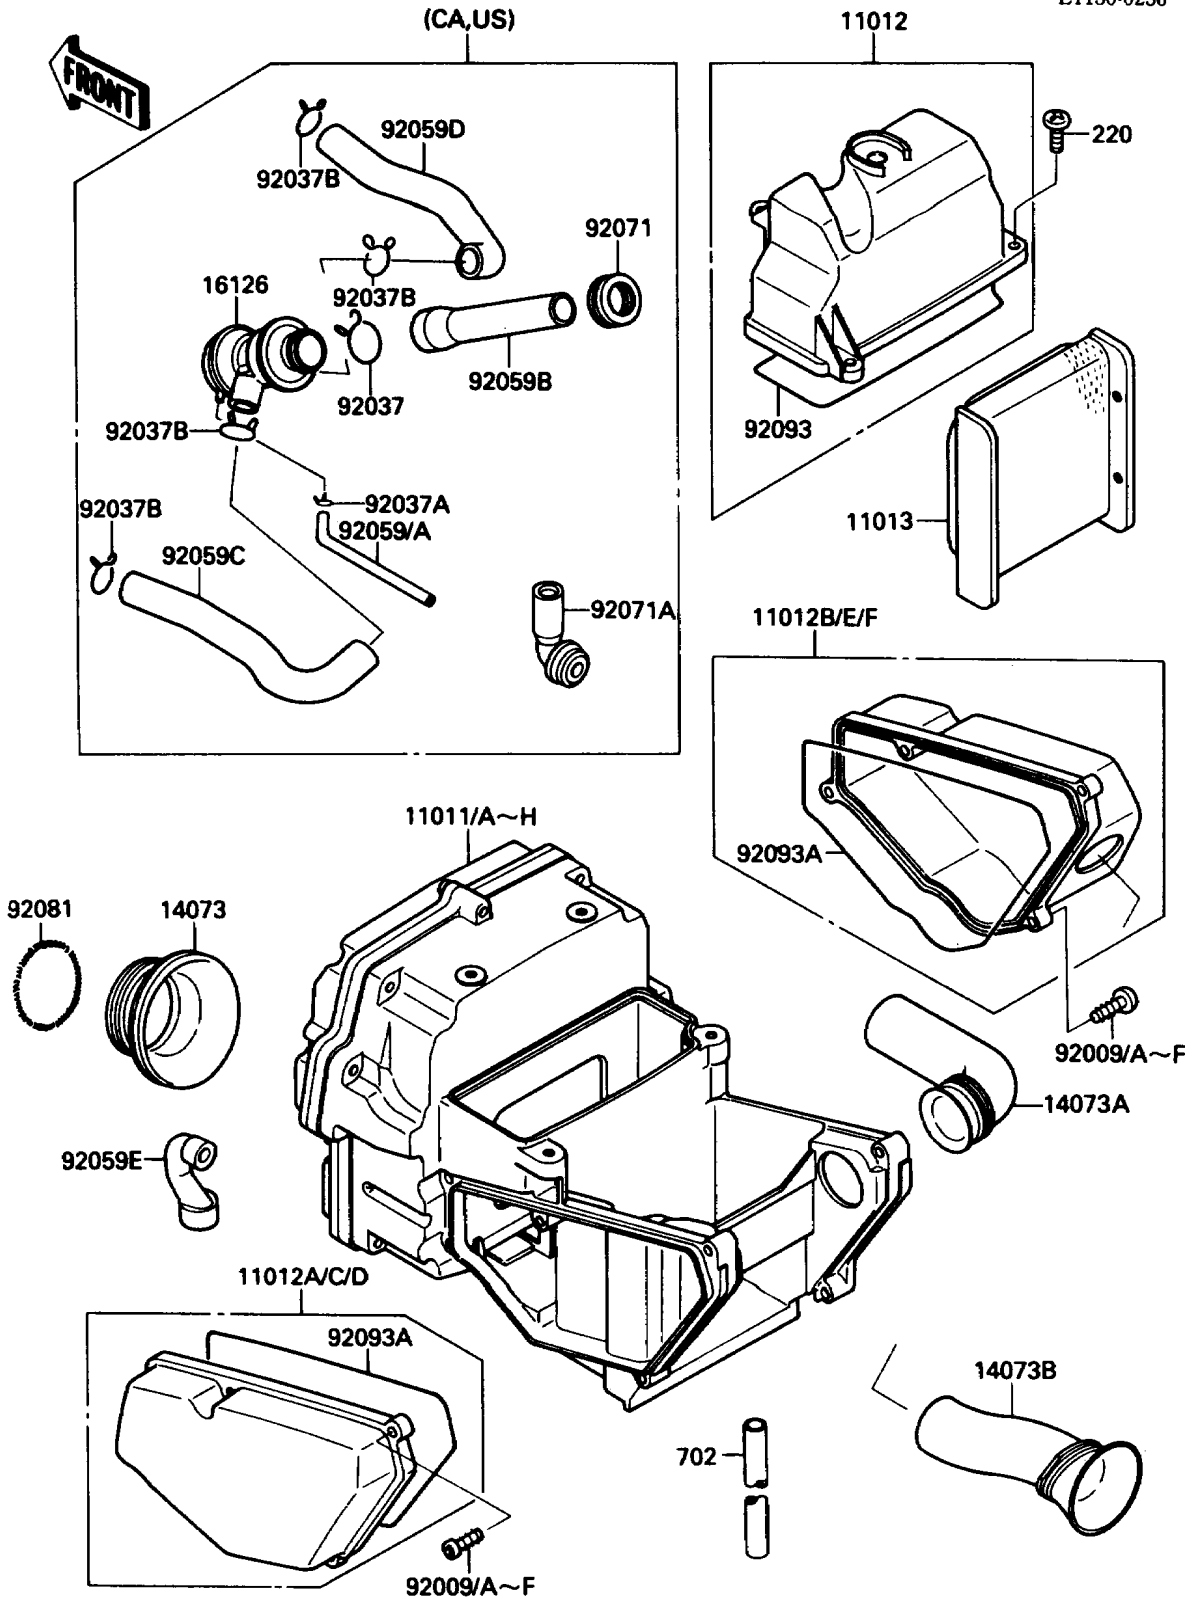

# 1987 EX500 PARTS DIAGRAM

Air Cleaner

E1130-0236

# 1987 EX500 PARTS LIST

## Air Cleaner

ITEM NAME	PART NUMBER	QUANTITY
CASE-AIR FILTER (Ref # 11011)	11011-1245	1
CASE-AIR FILTER (Ref # 11011A)	11011-1246	1
CASE-AIR FILTER (Ref # 11011B)	11011-1247	1
CASE-AIR FILTER (Ref # 11011D)	11011-1268	1
CASE-AIR FILTER (Ref # 11011F)	11011-1269	1
CASE-AIR FILTER (Ref # 11011H)	11011-1270	1
CAP,AIR FILTER CASE,UPP (Ref # 11012)	11012-1571	1
CAP,AIR FILTER,LH (Ref # 11012A)	11012-1572	1
CAP,AIR FILTER,RH (Ref # 11012B)	11012-1573	1
CAP,AIR FILTER,LH (Ref # 11012D)	11012-1608	1
CAP,AIR FILTER,RH (Ref # 11012F)	11012-1609	1
ELEMENT-AIR FILTER (Ref # 11013)	11013-1155	1
DUCT,CARBURATOR (Ref # 14073)	14073-1292	2
DUCT,INTAKE (Ref # 14073A)	14073-1293	1
DUCT (Ref # 14073B)	14073-1295	1
VALVE,AIR SWITCH (Ref # 16126)	16126-1005	1
SCREW,TAPPING,5X25 (Ref # 92009)	92009-1339	12
SCREW,TAPPING,5X25 (Ref # 92009A)	92009-1339	12
SCREW,TAPPING,5X25 (Ref # 92009B)	92009-1339	12
SCREW,TAPPING,5X30 (Ref # 92009D)	92009-1488	12
SCREW,TAPPING,5X30 (Ref # 92009E)	92009-1488	12
SCREW,TAPPING,5X30 (Ref # 92009F)	92009-1488	12
CLAMP,TUBE (Ref # 92037)	92037-1076	1
CLAMP (Ref # 92037A)	92037-1712	1
CLAMP,TUBE (Ref # 92037B)	92037-213	4
TUBE,4X9X290 (Ref # 92059)	92059-1043	1
TUBE,4X9X110 (Ref # 92059A)	92059-1131	1
TUBE,AIR FILTER-ACV (Ref # 92059B)	92059-1770	1
TUBE,AIR SWITCH,LH (Ref # 92059C)	92059-1771	1

## Air Cleaner

ITEM NAME	PART NUMBER	QUANTITY
TUBE,AIR SWITCH,RH (Ref # 92059D)	92059-1772	1
TUBE,BREATHER (Ref # 92059E)	92059-1773	1
GROMMET,AIR FILTER (Ref # 92071)	92071-1028	1
GROMMET,AIR FILTER (Ref # 92071A)	92071-1114	1
SPRING,COIL,BLACK (Ref # 92081)	92081-1457	2
SEAL,AIR FILTER CAP (Ref # 92093)	92093-1233	1
SEAL,AIR FILTER (Ref # 92093A)	92093-1234	4
SCREW-PAN-CROS,6X16 (Ref # 220)	220B0616	4
TUBE-RUBBER,5X350 (Ref # 702)	702A05350	1