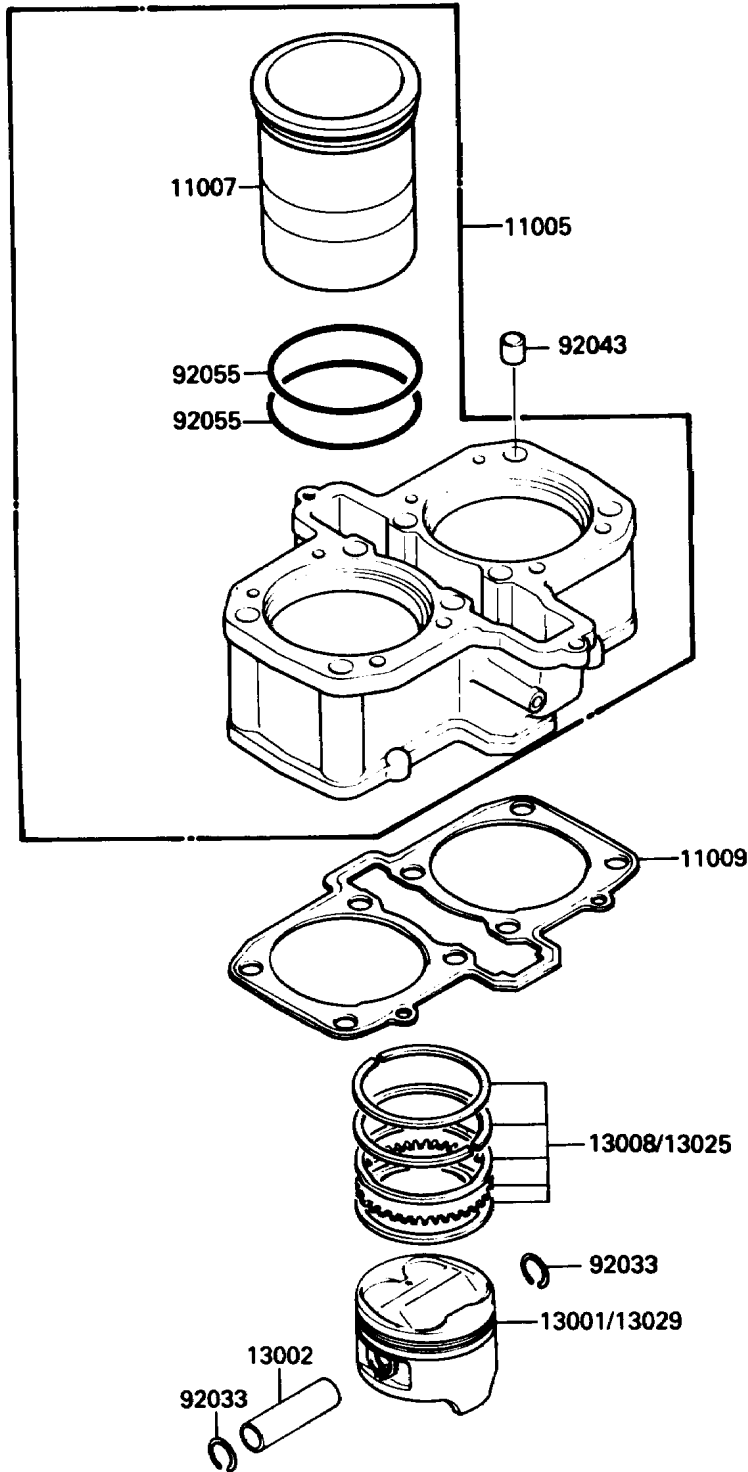

1987 EX500 PARTS DIAGRAM

Cylinder/Piston(s)

E1120-0075

1987 EX500 PARTS LIST

Cylinder/Piston(s)

ITEM NAME	PART NUMBER	QUANTITY
CYLINDER-ENGINE (Ref # 11005)	11005-1517	1
LINER-CYLINDER (Ref # 11007)	11007-1096	2
GASKET,CYLINDER BASE (Ref # 11009)	11009-1640	1
PISTON-ENGINE,STD (Ref # 13001)	13001-1251	2
PIN-PISTON (Ref # 13002)	13002-1058	2
RING-SET-PISTON,STD (Ref # 13008)	13008-1084	2
RING-SET-PISTON L,O/S 0.50 (Ref # 13025)	13025-1084	2
PISTON-ENGINE L,O/S 0.50 (Ref # 13029)	13029-1160	2
RING-SNAP,20.5X1.2 (Ref # 92033)	92033-1099	4
PIN,11.5X14X14 (Ref # 92043)	92043-1279	2
RING-O (Ref # 92055)	92055-1247	4