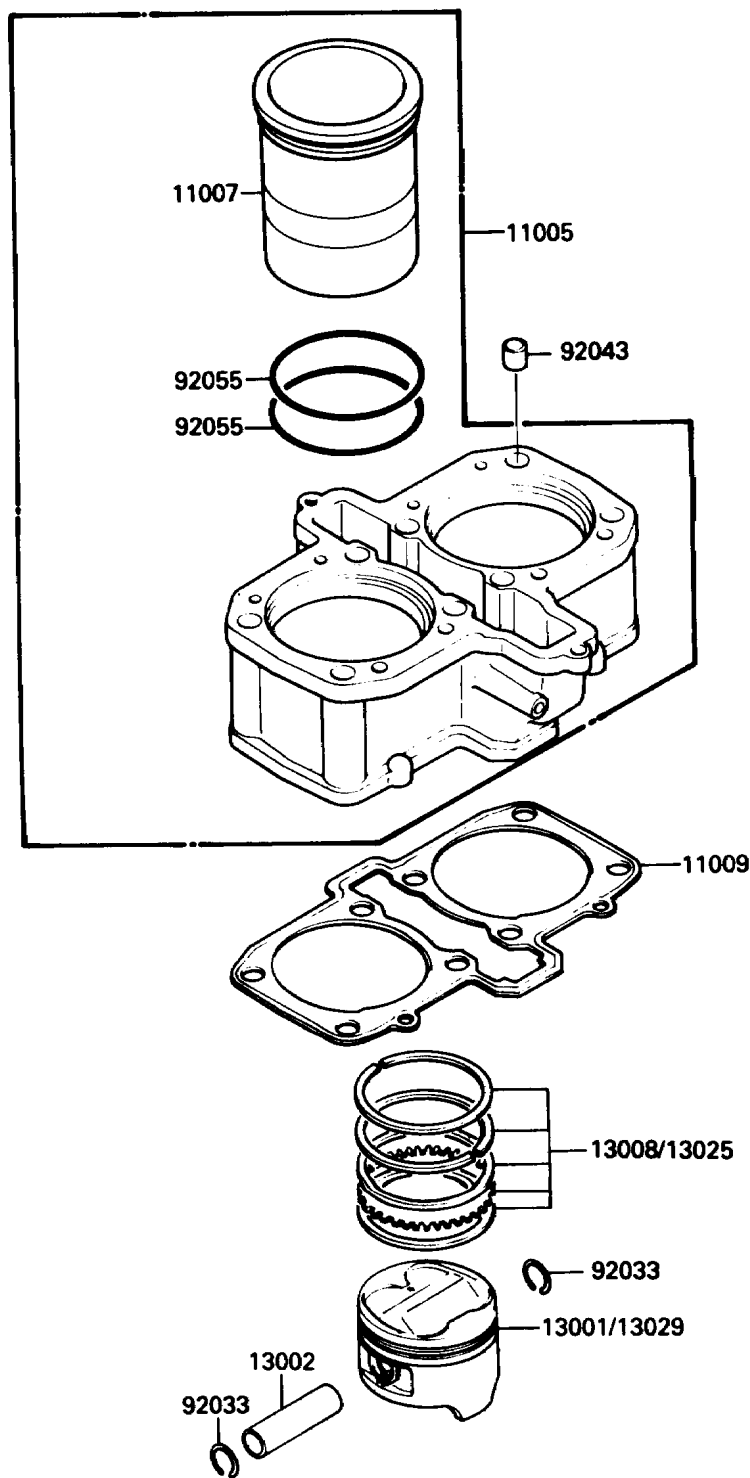

## 1987 EX500 PARTS DIAGRAM

Cylinder/Piston(s)

E1120-0075

## 1987 EX500 PARTS LIST

Cylinder/Piston(s)

ITEM NAME	PART NUMBER	QUANTITY
CYLINDER-ENGINE (Ref # 11005)	11005-1517	1
LINER-CYLINDER (Ref # 11007)	11007-1096	1
GASKET,CYLINDER BASE (Ref # 11009)	11009-1640	1
PISTON-ENGINE,STD (Ref # 13001)	13001-1251	1
PIN-PISTON (Ref # 13002)	13002-1058	1
RING-SET-PISTON,STD (Ref # 13008)	13008-1084	1
RING-SET-PISTON L,O/S 0.50 (Ref # 13025)	13025-1084	1
PISTON-ENGINE L,O/S 0.50 (Ref # 13029)	13029-1160	1
RING-SNAP,20.5X1.2 (Ref # 92033)	92033-1099	1
PIN,11.5X14X14 (Ref # 92043)	92043-1279	1
RING-O (Ref # 92055)	92055-1247	1