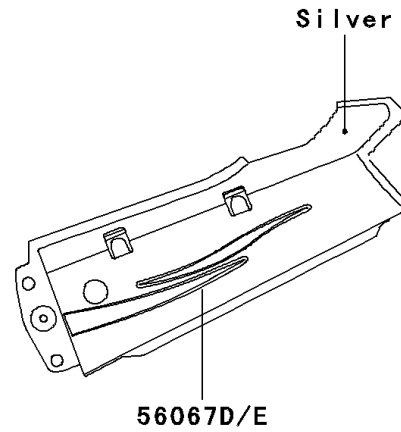

# 2007 Ninja® 250R PARTS DIAGRAM

Decals(Silver)(F7F)

F2861G

## 2007 Ninja® 250R PARTS LIST

Decals(Silver)(F7F)

ITEM NAME	PART NUMBER	QUANTITY
MARK,WINDSHIELD,KAWASAKI (Ref # 56052)	56052-0715	1
MARK,FUEL TANK,KAWASAKI (Ref # 56052A)	56052-0959	2
MARK,UPP COWLING,NINJA (Ref # 56052B)	56052-0973	2
PATTERN,SIDE COVER,FR,LH (Ref # 56067)	56067-1355	1
PATTERN,SIDE COVER,FR,RH (Ref # 56067A)	56067-1356	1
PATTERN,SIDE COVER,RR,LH (Ref # 56067B)	56067-1357	1
PATTERN,SIDE COVER,RR,RH (Ref # 56067C)	56067-1358	1
PATTERN,SEAT COVER,LH (Ref # 56067D)	56067-1359	1
PATTERN,SEAT COVER,RH (Ref # 56067E)	56067-1360	1
PATTERN,LWR COWLING,LWR,LH (Ref # 56067F)	56067-1362	1
PATTERN,LWR COWLING,UPP,LH (Ref # 56067G)	56067-1363	1
PATTERN,LWR COWLING,RH (Ref # 56067H)	56067-1364	1