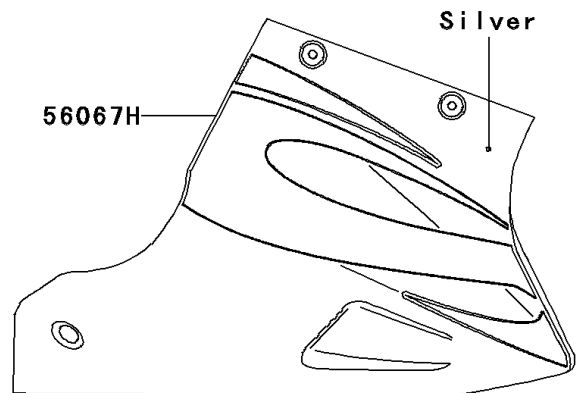

# 2007 Ninja® 250R PARTS DIAGRAM

Decals(Silver)(F7F)

F2861G

## 2007 Ninja® 250R PARTS LIST

Decals(Silver)(F7F)

ITEM NAME	PART NUMBER	QUANTITY
MARK,WINDSHIELD,KAWASAKI (Ref # 56052)	56052-0715	1
MARK,FUEL TANK,KAWASAKI (Ref # 56052A)	56052-0959	2
MARK,UPP COWLING,NINJA (Ref # 56052B)	56052-0973	2
PATTERN,SIDE COVER,FR,LH (Ref # 56067)	56067-1355	1
PATTERN,SIDE COVER,FR,RH (Ref # 56067A)	56067-1356	1
PATTERN,SIDE COVER,RR,LH (Ref # 56067B)	56067-1357	1
PATTERN,SIDE COVER,RR,RH (Ref # 56067C)	56067-1358	1
PATTERN,SEAT COVER,LH (Ref # 56067D)	56067-1359	1
PATTERN,SEAT COVER,RH (Ref # 56067E)	56067-1360	1
PATTERN,LWR COWLING,LWR,LH (Ref # 56067F)	56067-1362	1
PATTERN,LWR COWLING,UPP,LH (Ref # 56067G)	56067-1363	1
PATTERN,LWR COWLING,RH (Ref # 56067H)	56067-1364	1