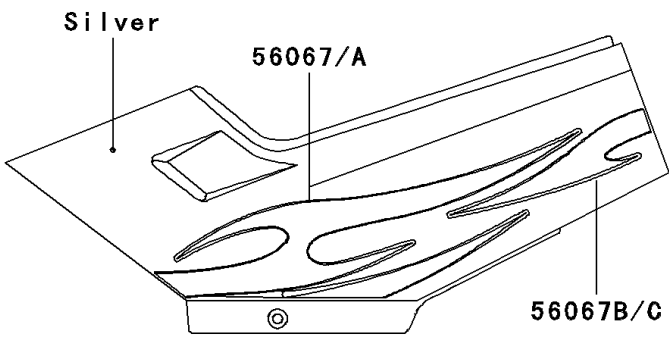

# 2007 Ninja® 250R PARTS DIAGRAM

Decals(Silver)(F7F)

F2861G

## 2007 Ninja® 250R PARTS LIST

Decals(Silver)(F7F)

ITEM NAME	PART NUMBER	QUANTITY
MARK,WINDSHIELD,KAWASAKI (Ref # 56052)	56052-0715	1
MARK,FUEL TANK,KAWASAKI (Ref # 56052A)	56052-0959	2
MARK,UPP COWLING,NINJA (Ref # 56052B)	56052-0973	2
PATTERN,SIDE COVER,FR,LH (Ref # 56067)	56067-1355	1
PATTERN,SIDE COVER,FR,RH (Ref # 56067A)	56067-1356	1
PATTERN,SIDE COVER,RR,LH (Ref # 56067B)	56067-1357	1
PATTERN,SIDE COVER,RR,RH (Ref # 56067C)	56067-1358	1
PATTERN,SEAT COVER,LH (Ref # 56067D)	56067-1359	1
PATTERN,SEAT COVER,RH (Ref # 56067E)	56067-1360	1
PATTERN,LWR COWLING,LWR,LH (Ref # 56067F)	56067-1362	1
PATTERN,LWR COWLING,UPP,LH (Ref # 56067G)	56067-1363	1
PATTERN,LWR COWLING,RH (Ref # 56067H)	56067-1364	1