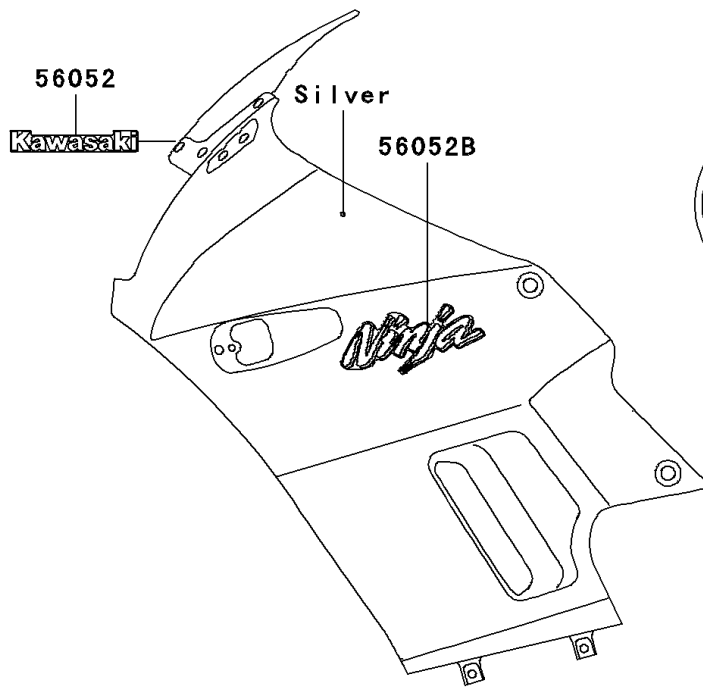

# 2007 Ninja® 250R PARTS DIAGRAM

Decals(Silver)(F7F)

F2861G

## 2007 Ninja® 250R PARTS LIST

Decals(Silver)(F7F)

ITEM NAME	PART NUMBER	QUANTITY
MARK,WINDSHIELD,KAWASAKI (Ref # 56052)	56052-0715	1
MARK,FUEL TANK,KAWASAKI (Ref # 56052A)	56052-0959	2
MARK,UPP COWLING,NINJA (Ref # 56052B)	56052-0973	2
PATTERN,SIDE COVER,FR,LH (Ref # 56067)	56067-1355	1
PATTERN,SIDE COVER,FR,RH (Ref # 56067A)	56067-1356	1
PATTERN,SIDE COVER,RR,LH (Ref # 56067B)	56067-1357	1
PATTERN,SIDE COVER,RR,RH (Ref # 56067C)	56067-1358	1
PATTERN,SEAT COVER,LH (Ref # 56067D)	56067-1359	1
PATTERN,SEAT COVER,RH (Ref # 56067E)	56067-1360	1
PATTERN,LWR COWLING,LWR,LH (Ref # 56067F)	56067-1362	1
PATTERN,LWR COWLING,UPP,LH (Ref # 56067G)	56067-1363	1
PATTERN,LWR COWLING,RH (Ref # 56067H)	56067-1364	1