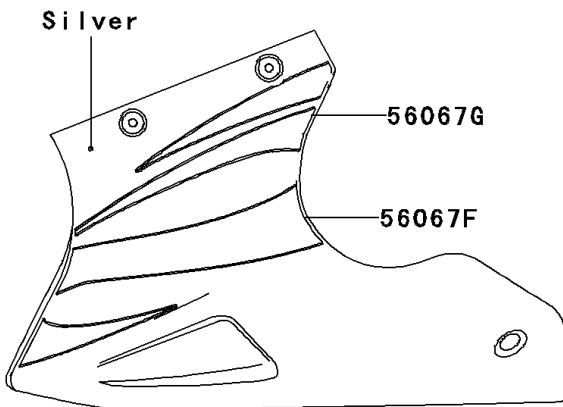

# 2007 Ninja® 250R PARTS DIAGRAM

Decals(Silver)(F7F)

F2861G

## 2007 Ninja® 250R PARTS LIST

Decals(Silver)(F7F)

ITEM NAME	PART NUMBER	QUANTITY
MARK,WINDSHIELD,KAWASAKI (Ref # 56052)	56052-0715	1
MARK,FUEL TANK,KAWASAKI (Ref # 56052A)	56052-0959	2
MARK,UPP COWLING,NINJA (Ref # 56052B)	56052-0973	2
PATTERN,SIDE COVER,FR,LH (Ref # 56067)	56067-1355	1
PATTERN,SIDE COVER,FR,RH (Ref # 56067A)	56067-1356	1
PATTERN,SIDE COVER,RR,LH (Ref # 56067B)	56067-1357	1
PATTERN,SIDE COVER,RR,RH (Ref # 56067C)	56067-1358	1
PATTERN,SEAT COVER,LH (Ref # 56067D)	56067-1359	1
PATTERN,SEAT COVER,RH (Ref # 56067E)	56067-1360	1
PATTERN,LWR COWLING,LWR,LH (Ref # 56067F)	56067-1362	1
PATTERN,LWR COWLING,UPP,LH (Ref # 56067G)	56067-1363	1
PATTERN,LWR COWLING,RH (Ref # 56067H)	56067-1364	1