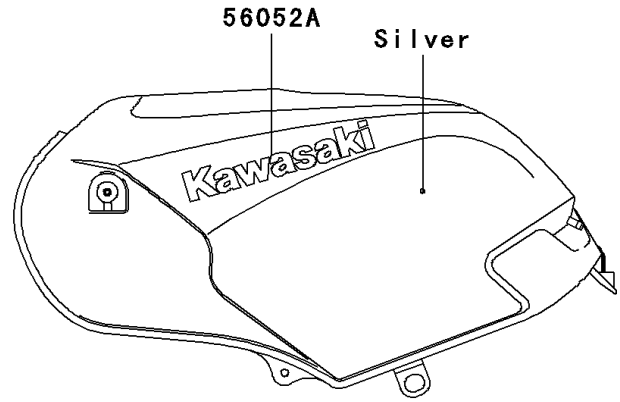

# 2007 Ninja® 250R PARTS DIAGRAM

Decals(Silver)(F7F)

F2861G

## 2007 Ninja® 250R PARTS LIST

Decals(Silver)(F7F)

ITEM NAME	PART NUMBER	QUANTITY
MARK,WINDSHIELD,KAWASAKI (Ref # 56052)	56052-0715	1
MARK,FUEL TANK,KAWASAKI (Ref # 56052A)	56052-0959	2
MARK,UPP COWLING,NINJA (Ref # 56052B)	56052-0973	2
PATTERN,SIDE COVER,FR,LH (Ref # 56067)	56067-1355	1
PATTERN,SIDE COVER,FR,RH (Ref # 56067A)	56067-1356	1
PATTERN,SIDE COVER,RR,LH (Ref # 56067B)	56067-1357	1
PATTERN,SIDE COVER,RR,RH (Ref # 56067C)	56067-1358	1
PATTERN,SEAT COVER,LH (Ref # 56067D)	56067-1359	1
PATTERN,SEAT COVER,RH (Ref # 56067E)	56067-1360	1
PATTERN,LWR COWLING,LWR,LH (Ref # 56067F)	56067-1362	1
PATTERN,LWR COWLING,UPP,LH (Ref # 56067G)	56067-1363	1
PATTERN,LWR COWLING,RH (Ref # 56067H)	56067-1364	1