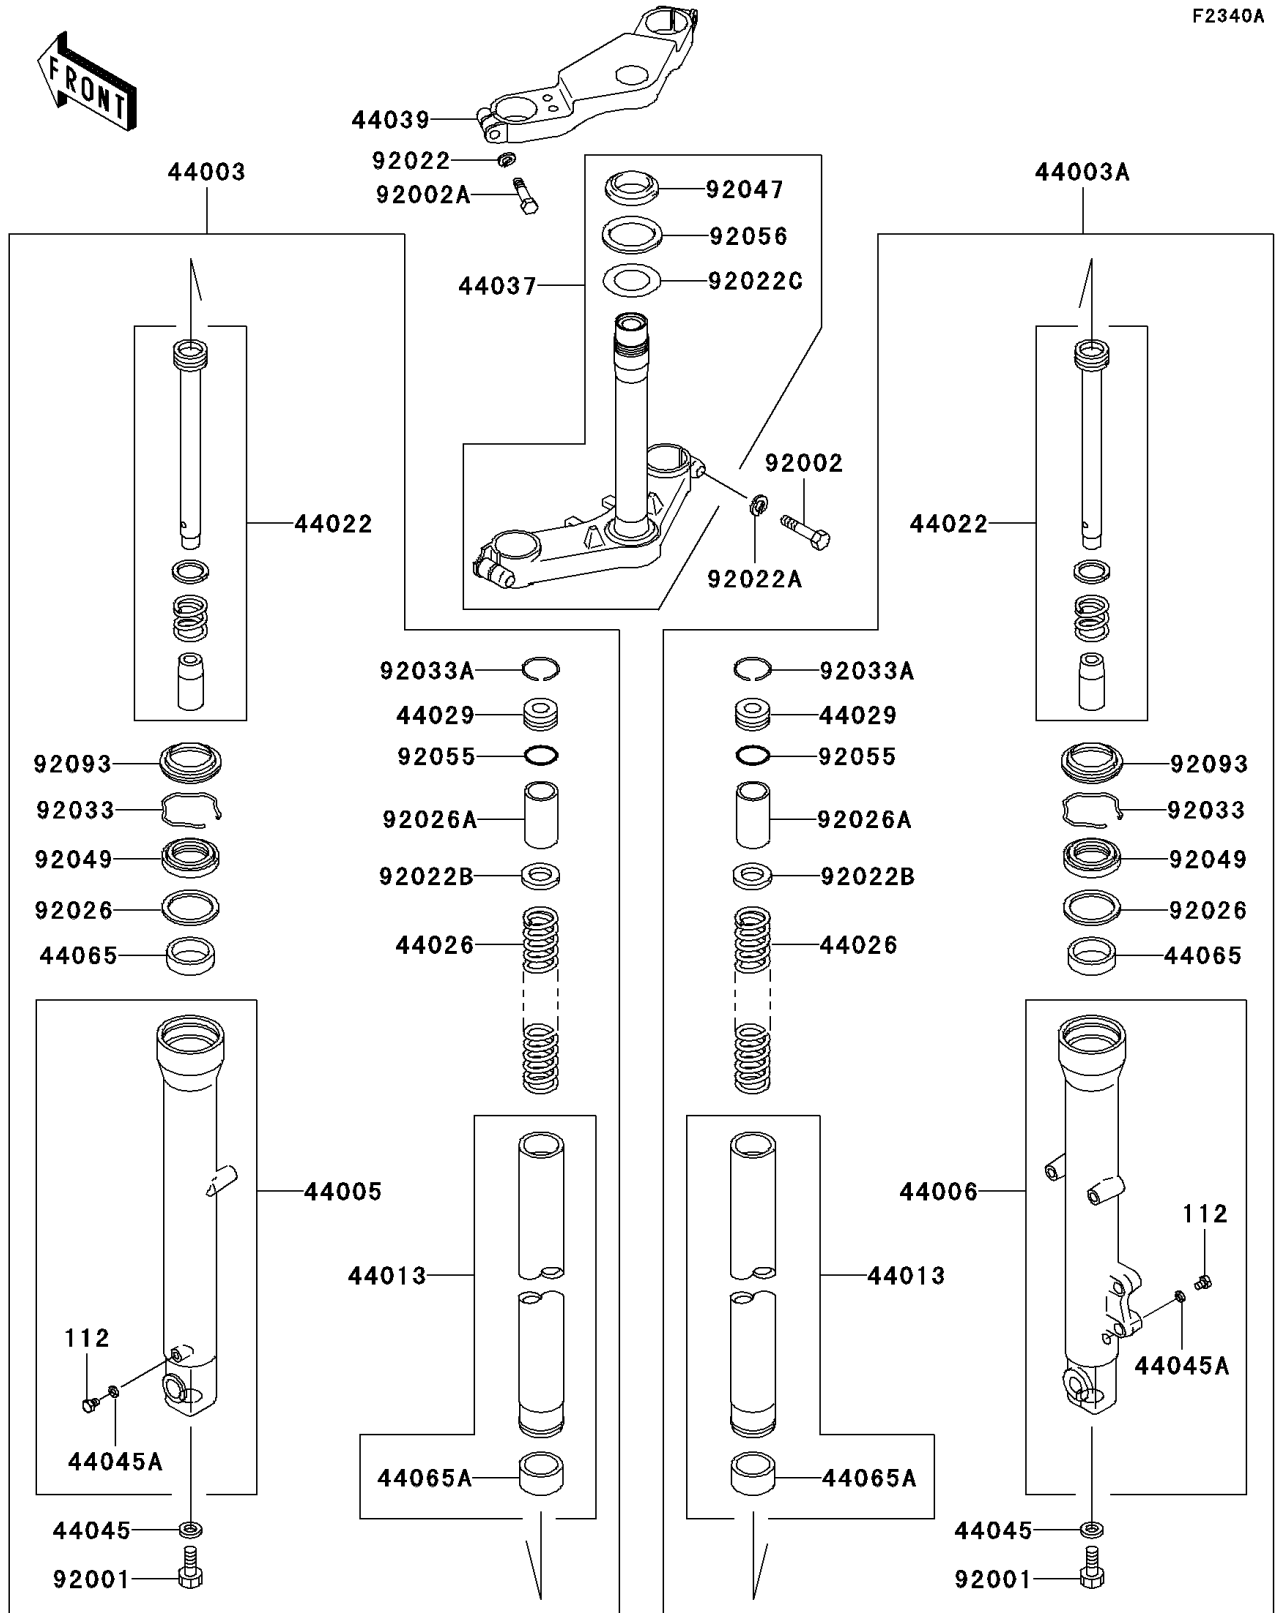

# 2007 Ninja® 250R PARTS DIAGRAM

Front Fork(F7F)

F2340A

## 2007 Ninja® 250R PARTS LIST

### Front Fork(F7F)

ITEM NAME	PART NUMBER	QUANTITY
BOLT-UPSET,6X8 (Ref # 112)	112B0608	2
DAMPER-ASSY,FORK,LH (Ref # 44003)	44003-1790	1
DAMPER-ASSY,FORK,RH (Ref # 44003A)	44003-1791	1
PIPE-LEFT FORK OUTER (Ref # 44005)	44005-1258	1
PIPE-RIGHT FORK OUTER (Ref # 44006)	44006-1255	1
PIPE-FORK INNER (Ref # 44013)	44013-1273	2
CYLINDER-FORK (Ref # 44022)	44022-1206	2
SPRING-FRONT FORK (Ref # 44026)	44026-1362	2
SEAT-FORK SPRING (Ref # 44029)	44029-1127	2
HOLDER-FORK UNDER (Ref # 44037)	44037-1217	1
HOLDER-FORK UPPER (Ref # 44039)	44039-1163	1
GASKET,FORK CYLINDER BOLT (Ref # 44045)	44045-051	2
GASKET,DRAIN PLUG (Ref # 44045A)	44045-052	2
BUSHING-FRONT FORK (Ref # 44065)	44065-1068	2
BUSHING-FRONT FORK (Ref # 44065A)	44065-1082	2
BOLT,FORK CYLINDER (Ref # 92001)	92001-1464	2
BOLT,10X32 (Ref # 92002)	92002-1811	2
BOLT (Ref # 92002A)	92002-1959	2
WASHER,SPRING,8MM (Ref # 92022)	92022-1552	2
WASHER,SPRING,10MM (Ref # 92022A)	92022-1704	2
WASHER (Ref # 92022B)	92022-1879	2
WASHER,30.5X50X0.6 (Ref # 92022C)	92022-231	1
SPACER,FORK (Ref # 92026)	92026-1038	2
SPACER (Ref # 92026A)	92026-1291	2
RING-SNAP,FORK (Ref # 92033)	92033-1219	2
RING-SNAP (Ref # 92033A)	92033-1236	2
RACE,STEERING STEM BEARING (Ref # 92047)	92047-012	1
SEAL-OIL,FORK (Ref # 92049)	92049-1226	2
RING-O,FORK SPRING SEAT (Ref # 92055)	92055-1384	2

## 2007 Ninja® 250R PARTS LIST

Front Fork(F7F)

ITEM NAME	PART NUMBER	QUANTITY
SEAL-OIL,STEERING STEM (Ref # 92056)	92056-003	1
SEAL,FORK (Ref # 92093)	92093-1196	2