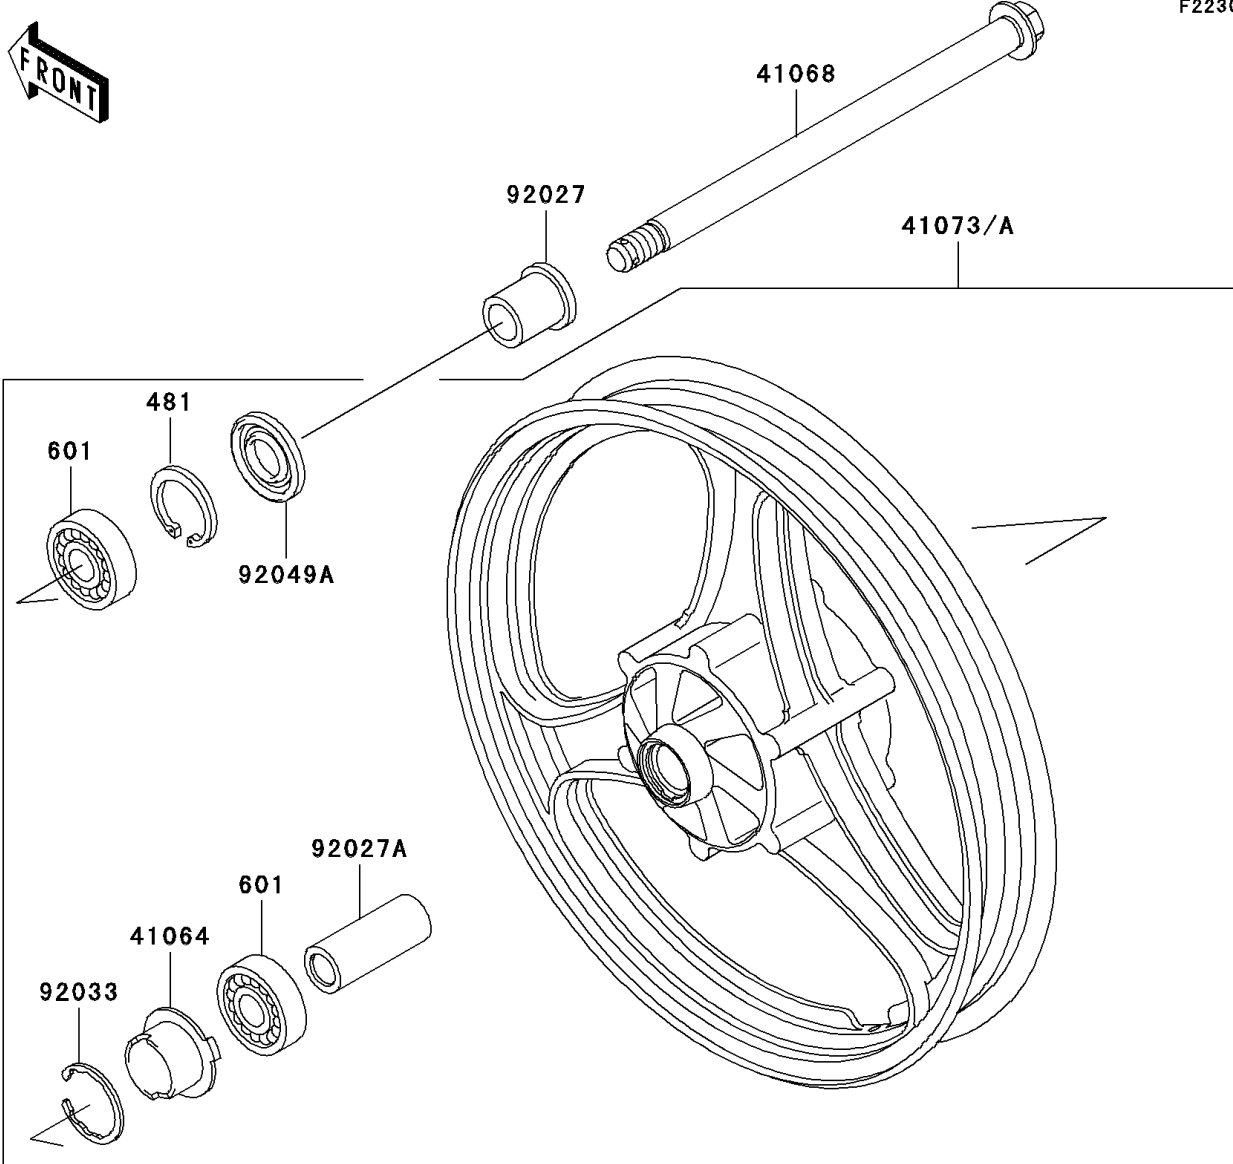

2007 Ninja® 250R PARTS DIAGRAM

Front Wheel

F2230

2007 Ninja® 250R PARTS LIST

Front Wheel

ITEM NAME	PART NUMBER	QUANTITY
WASHER-PLAIN-SMALL,14MM (Ref # 410)	410B1400	1
CIRCLIP-TYPE-C,35MM (Ref # 481)	481J3500	1
PIN-COTTER,3.0X25 (Ref # 550)	550D3025	1
BEARING-BALL,#6202UG (Ref # 601)	601B6202UG	2
GEAR-METER SCREW,23T (Ref # 41060)	41060-1107	1
RECEIVER-SPEEDOMETER (Ref # 41064)	41064-1006	1
AXLE,FR (Ref # 41068)	41068-0024	1
WHEEL-ASSY,FR,M.F.P.SILVER (Ref # 41073A)	41073-1365-795	1
CASE-ASSY-METER GEAR (Ref # 41078)	41078-1055	1
NUT,CASTLE,14MM (Ref # 92015)	92015-1765	1
COLLAR,L=36.5 (Ref # 92027)	92027-1979	1
COLLAR,15.2X22X60 (Ref # 92027A)	92027-1980	1
RING-SNAP,42MM (Ref # 92033)	92033-1041	1
SEAL-OIL,BJN30427-C3 (Ref # 92049)	92049-1057	1
SEAL-OIL,22X35X8 (Ref # 92049A)	92049-1348	1