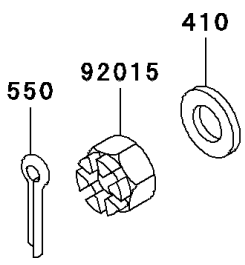

2007 Ninja® 250R PARTS DIAGRAM

Front Wheel

F2230

2007 Ninja® 250R PARTS LIST

Front Wheel

ITEM NAME	PART NUMBER	QUANTITY
WASHER-PLAIN-SMALL,14MM (Ref # 410)	410B1400	1
CIRCLIP-TYPE-C,35MM (Ref # 481)	481J3500	1
PIN-COTTER,3.0X25 (Ref # 550)	550D3025	1
BEARING-BALL,#6202UG (Ref # 601)	601B6202UG	2
GEAR-METER SCREW,23T (Ref # 41060)	41060-1107	1
RECEIVER-SPEEDOMETER (Ref # 41064)	41064-1006	1
AXLE,FR (Ref # 41068)	41068-0024	1
WHEEL-ASSY,FR,M.F.P.SILVER (Ref # 41073A)	41073-1365-795	1
CASE-ASSY-METER GEAR (Ref # 41078)	41078-1055	1
NUT,CASTLE,14MM (Ref # 92015)	92015-1765	1
COLLAR,L=36.5 (Ref # 92027)	92027-1979	1
COLLAR,15.2X22X60 (Ref # 92027A)	92027-1980	1
RING-SNAP,42MM (Ref # 92033)	92033-1041	1
SEAL-OIL,BJN30427-C3 (Ref # 92049)	92049-1057	1
SEAL-OIL,22X35X8 (Ref # 92049A)	92049-1348	1