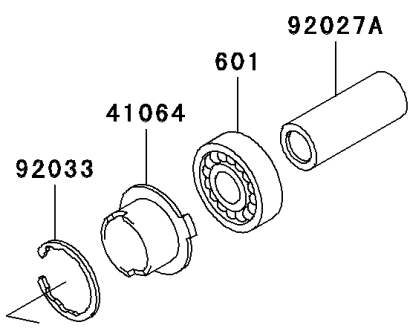

2007 Ninja® 250R PARTS DIAGRAM

Front Wheel

F2230

2007 Ninja® 250R PARTS LIST

Front Wheel

ITEM NAME	PART NUMBER	QUANTITY
WASHER-PLAIN-SMALL,14MM (Ref # 410)	410B1400	1
CIRCLIP-TYPE-C,35MM (Ref # 481)	481J3500	1
PIN-COTTER,3.0X25 (Ref # 550)	550D3025	1
BEARING-BALL,#6202UG (Ref # 601)	601B6202UG	2
GEAR-METER SCREW,23T (Ref # 41060)	41060-1107	1
RECEIVER-SPEEDOMETER (Ref # 41064)	41064-1006	1
AXLE,FR (Ref # 41068)	41068-0024	1
WHEEL-ASSY,FR,M.F.P.SILVER (Ref # 41073A)	41073-1365-795	1
CASE-ASSY-METER GEAR (Ref # 41078)	41078-1055	1
NUT,CASTLE,14MM (Ref # 92015)	92015-1765	1
COLLAR,L=36.5 (Ref # 92027)	92027-1979	1
COLLAR,15.2X22X60 (Ref # 92027A)	92027-1980	1
RING-SNAP,42MM (Ref # 92033)	92033-1041	1
SEAL-OIL,BJN30427-C3 (Ref # 92049)	92049-1057	1
SEAL-OIL,22X35X8 (Ref # 92049A)	92049-1348	1