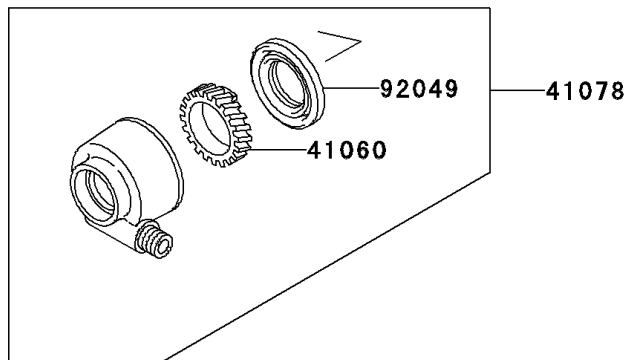

2007 Ninja® 250R PARTS DIAGRAM

Front Wheel

F2230

2007 Ninja® 250R PARTS LIST

Front Wheel

ITEM NAME	PART NUMBER	QUANTITY
WASHER-PLAIN-SMALL,14MM (Ref # 410)	410B1400	1
CIRCLIP-TYPE-C,35MM (Ref # 481)	481J3500	1
PIN-COTTER,3.0X25 (Ref # 550)	550D3025	1
BEARING-BALL,#6202UG (Ref # 601)	601B6202UG	2
GEAR-METER SCREW,23T (Ref # 41060)	41060-1107	1
RECEIVER-SPEEDOMETER (Ref # 41064)	41064-1006	1
AXLE,FR (Ref # 41068)	41068-0024	1
WHEEL-ASSY,FR,M.F.P.SILVER (Ref # 41073A)	41073-1365-795	1
CASE-ASSY-METER GEAR (Ref # 41078)	41078-1055	1
NUT,CASTLE,14MM (Ref # 92015)	92015-1765	1
COLLAR,L=36.5 (Ref # 92027)	92027-1979	1
COLLAR,15.2X22X60 (Ref # 92027A)	92027-1980	1
RING-SNAP,42MM (Ref # 92033)	92033-1041	1
SEAL-OIL,BJN30427-C3 (Ref # 92049)	92049-1057	1
SEAL-OIL,22X35X8 (Ref # 92049A)	92049-1348	1