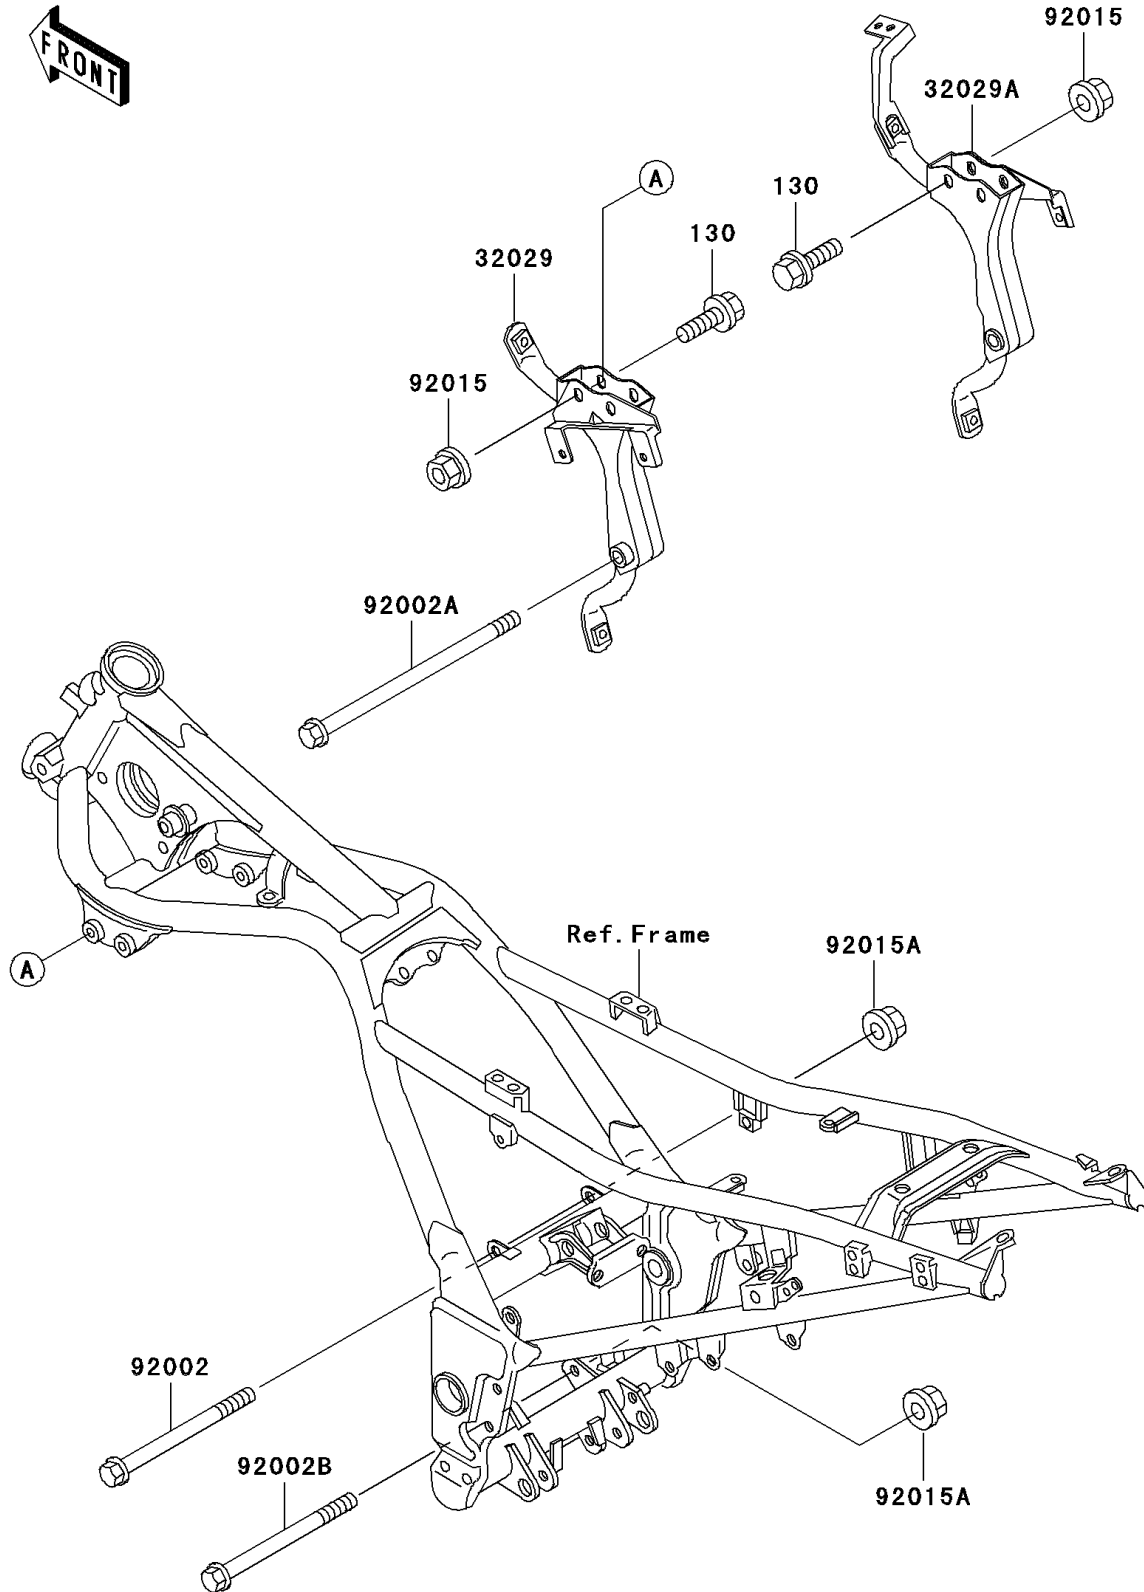

2007 Ninja® 250R PARTS DIAGRAM

Engine Mount

F2122

2007 Ninja® 250R PARTS LIST

Engine Mount

ITEM NAME	PART NUMBER	QUANTITY
BOLT-FLANGED,8X40 (Ref # 130)	130G0840	4
BRACKET-ENGINE,HEAD,LH (Ref # 32029)	32029-1542	1
BRACKET-ENGINE,HEAD,RH (Ref # 32029A)	32029-1543	1
BOLT,FLANGED,10X130 (Ref # 92002)	92002-1087	1
BOLT,FLANGED,10X170 (Ref # 92002A)	92002-1470	1
BOLT,FLANGED,10X138 (Ref # 92002B)	92002-1795	1
NUT,8MM (Ref # 92015)	92015-1143	4
NUT,FLANGED,10MM (Ref # 92015A)	92015-1180	2