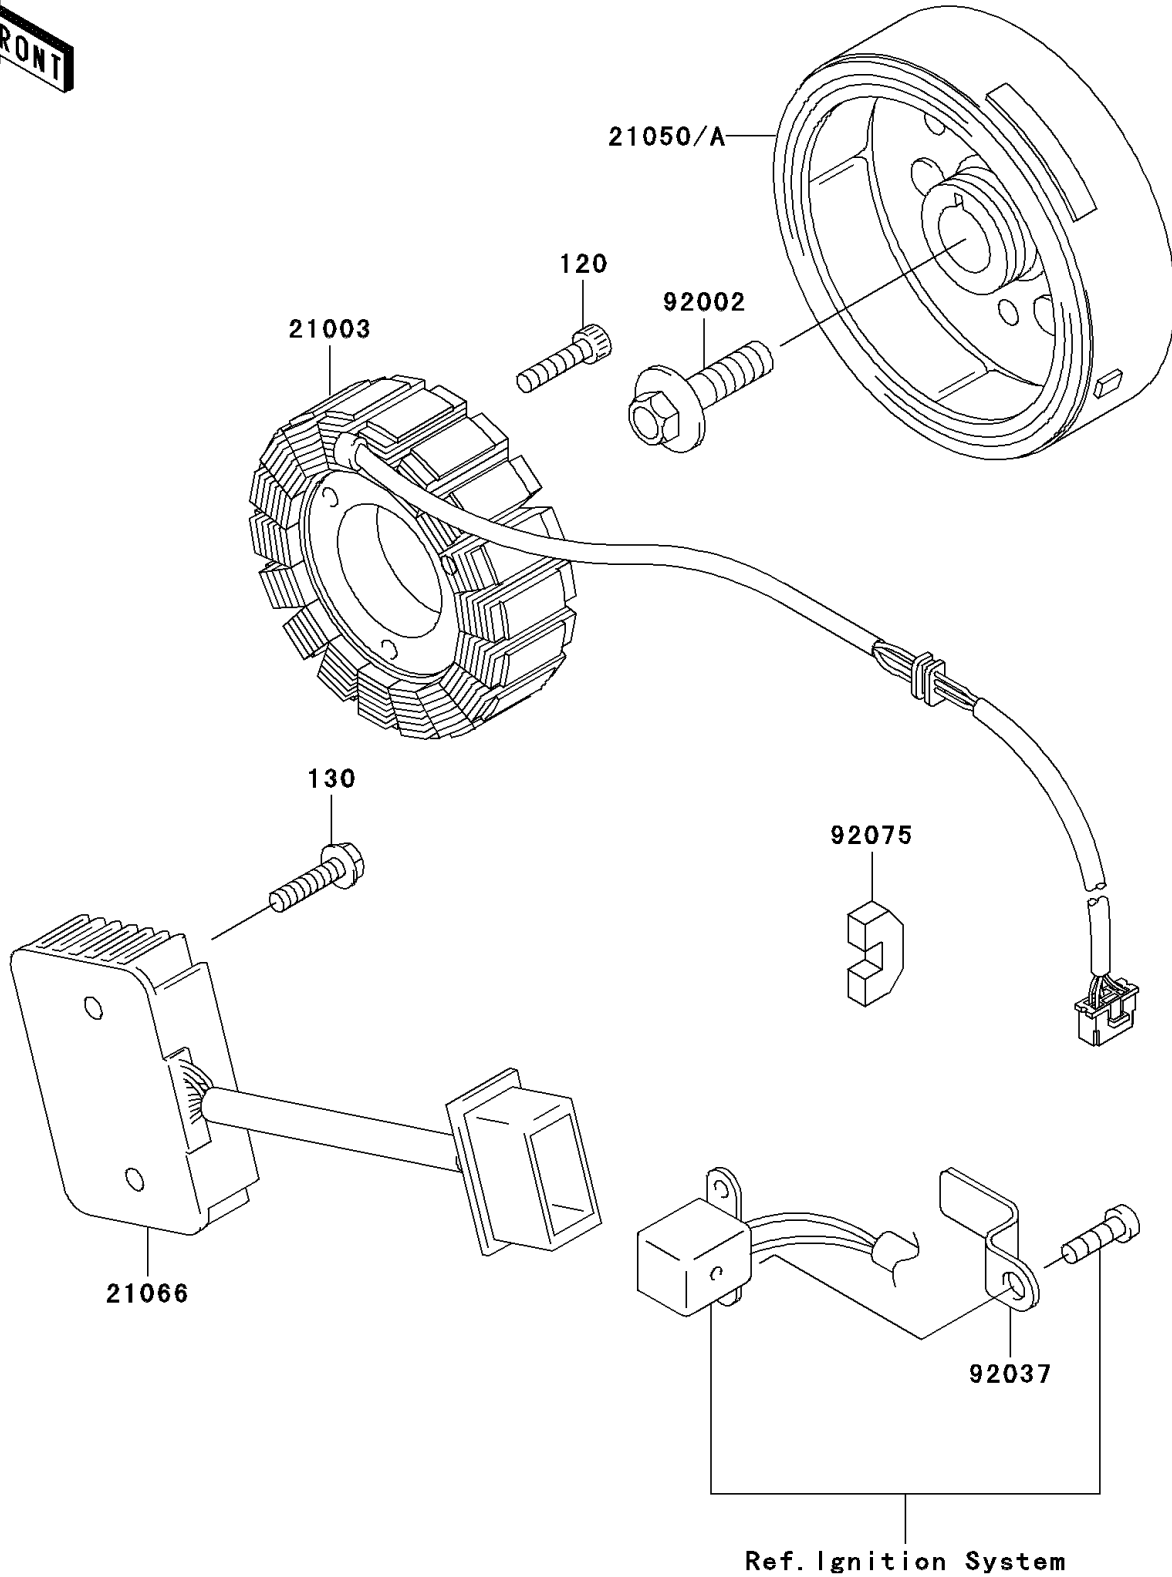

# 2007 Ninja® 250R PARTS DIAGRAM

Generator

E1810

## 2007 Ninja® 250R PARTS LIST

### Generator

ITEM NAME	PART NUMBER	QUANTITY
BOLT-SOCKET,6X25 (Ref # 120)	120P0625	3
BOLT-FLANGED,6X25 (Ref # 130)	130B0625	2
STATOR (Ref # 21003)	21003-1154	1
REGULATOR-VOLTAGE (Ref # 21066)	21066-1030	1
BOLT,10X28 (Ref # 92002)	92002-1688	1
CLAMP (Ref # 92037)	92037-1919	1
DAMPER (Ref # 92075)	92075-1811	1
FLYWHEEL (Ref # 21050)	21050-1129	1
FLYWHEEL (Ref # 21050A)	21050-1134	1