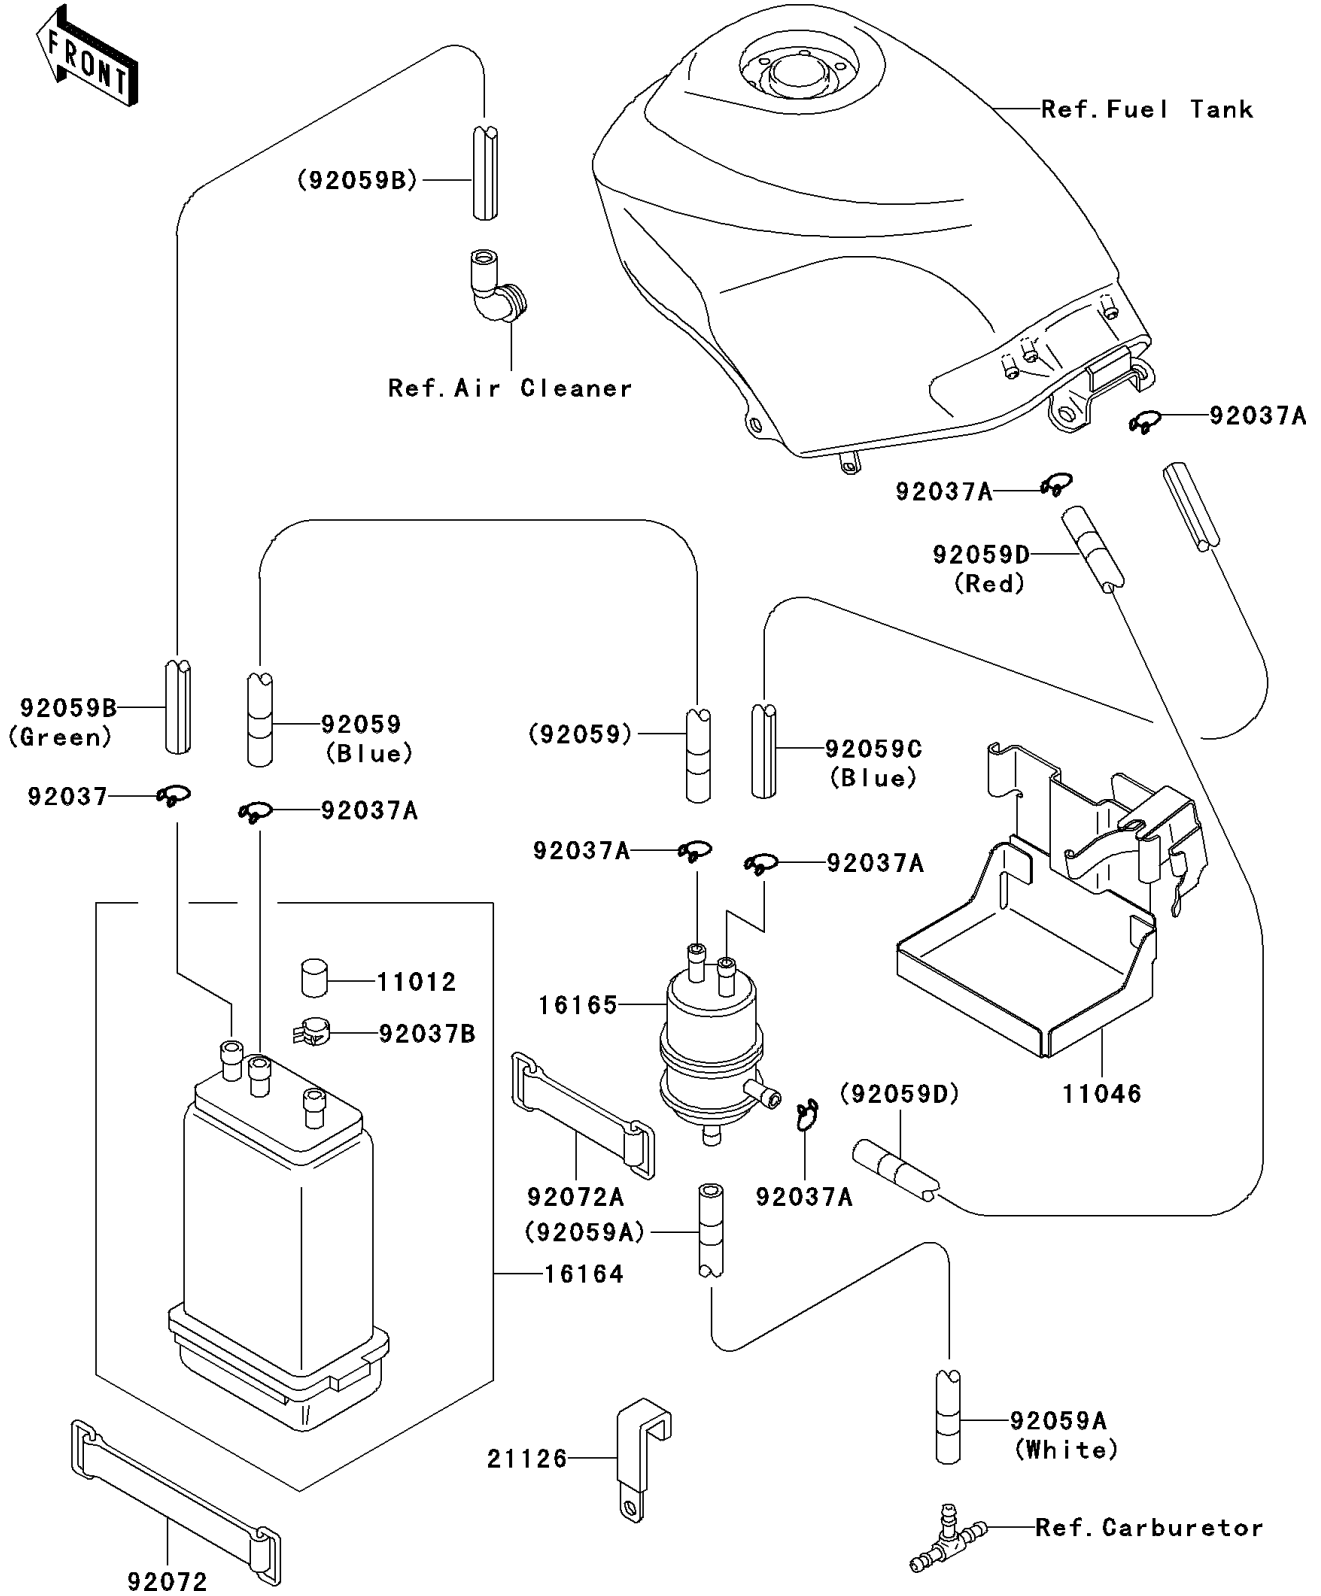

2006 Ninja® 250R PARTS DIAGRAM

Fuel Evaporative System(CA)

E1650

2006 Ninja® 250R PARTS LIST

Fuel Evaporative System(CA)

ITEM NAME	PART NUMBER	QUANTITY
CAP,CANISTER (Ref # 11012)	11012-1388	1
BRACKET,CANISTER (Ref # 11046)	11046-1238	1
CANISTER (Ref # 16164)	16164-1054	1
SEPARATOR (Ref # 16165)	16165-1001	1
CLAMP,WIRING HARNESS (Ref # 21126)	21126-008	1
CLAMP,HOSE (Ref # 92037)	92037-1104	1
CLAMP,TUBE (Ref # 92037A)	92037-147	6
CLAMP,CANISTER (Ref # 92037B)	92037-1512	1
TUBE,5X10X170,BLUE (Ref # 92059)	92059-1496	1
TUBE,4X9X420,WHITE (Ref # 92059A)	92059-1568	1
TUBE,7X12X830,GREEN (Ref # 92059B)	92059-1806	1
TUBE,5X10X610,BLUE (Ref # 92059C)	92059-1808	1
TUBE,5X10X640,RED (Ref # 92059D)	92059-1952	1
BAND,L=150 (Ref # 92072)	92072-1188	1
BAND,L=50 (Ref # 92072A)	92072-1419	1