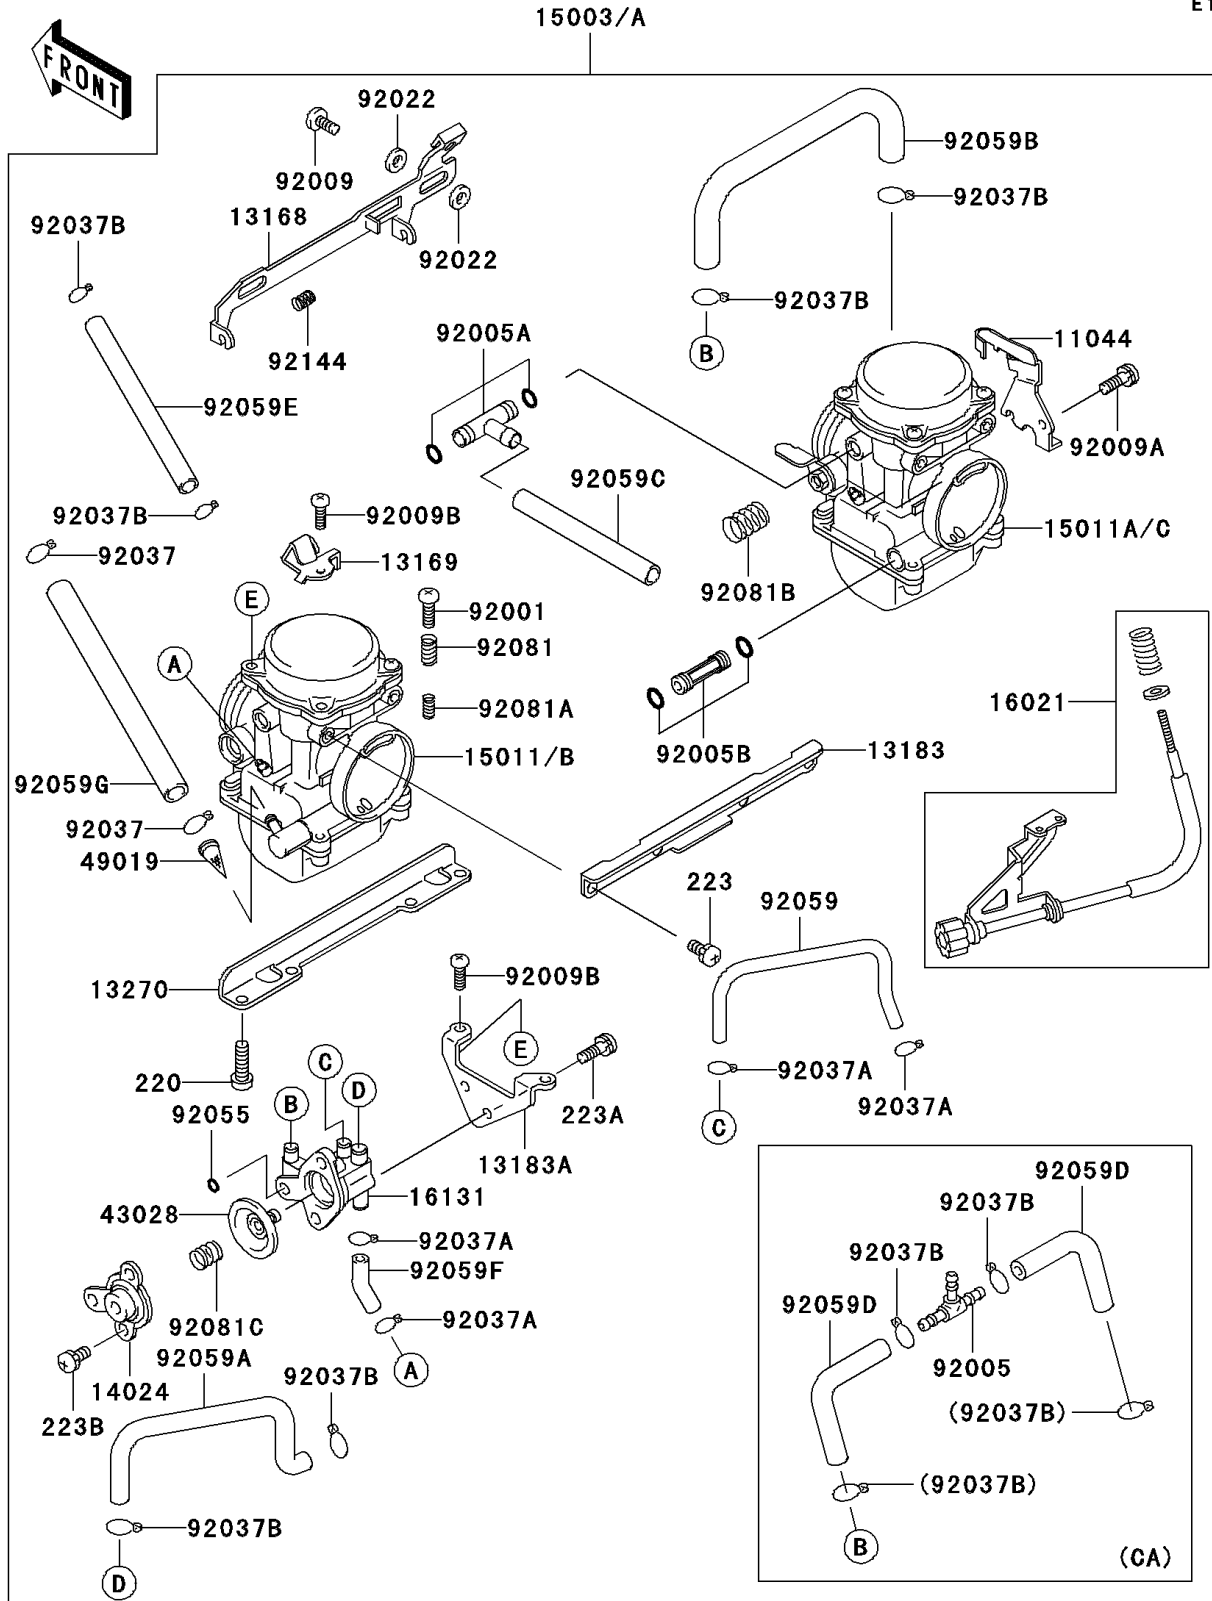

2007 Ninja® 250R PARTS DIAGRAM

Carburetor

E1611

2007 Ninja® 250R PARTS LIST

Carburetor

ITEM NAME	PART NUMBER	QUANTITY
BRACKET,THROTTLE CABLE (Ref # 11044)	11044-1061	1
LEVER,STARTER (Ref # 13168)	13168-1330	1
PLATE,STARTER CABLE (Ref # 13169)	13169-1965	1
PLATE,CARBURETOR STAY,UPP (Ref # 13183)	13183-1029	1
PLATE,AIR CUT VALVE (Ref # 13183A)	13183-1031	1
PLATE,CARBURETOR STAY,LWR (Ref # 13270)	13270-1073	1
COVER,AIR CUT VALVE (Ref # 14024)	14024-1327	1
SCREW-THROTTLE STOP (Ref # 16021)	16021-1173	1
BODY-VALVE,DIAPHRAGM (Ref # 16131)	16131-1062	1
DIAPHRAGM,5.9MM,AIR CUT VALVE (Ref # 43028)	43028-1053	1
FILTER-FUEL (Ref # 49019)	49019-1092	1
BOLT,THROTTLE ADJUST (Ref # 92001)	92001-1998	1
FITTING (Ref # 92005A)	92005-1306	1
FITTING (Ref # 92005B)	92005-1310	1
SCREW (Ref # 92009)	92009-1262	2
SCREW,5X10 (Ref # 92009A)	92009-1365	1
SCREW,4X18 (Ref # 92009B)	92009-1446	3
WASHER,6.1X11X0.8,POLYACETAL (Ref # 92022)	92022-1199	4
CLAMP,FUEL TUBE (Ref # 92037)	92037-1075	2
CLAMP,TUBE (Ref # 92037A)	92037-1142	4
RING-O (Ref # 92055)	92055-1245	1
TUBE,3.5X6.5X180 (Ref # 92059)	92059-1140	1
TUBE,5X9X160 (Ref # 92059A)	92059-1201	1
SCREW-PAN-CROS,6X16 (Ref # 220)	220B0616	4
SCREW-PAN-WS-CROS,5X10 (Ref # 223)	223C0510	4
SCREW-PAN-WS-CROS,4X8 (Ref # 223A)	223D0408	2
SCREW-PAN-WS-CROS,4X10 (Ref # 223B)	223D0410	2
TUBE,6.5X9.5X500 (Ref # 92059C)	92059-1465	1
TUBE,5X9X140 (Ref # 92059E)	92059-1634	1