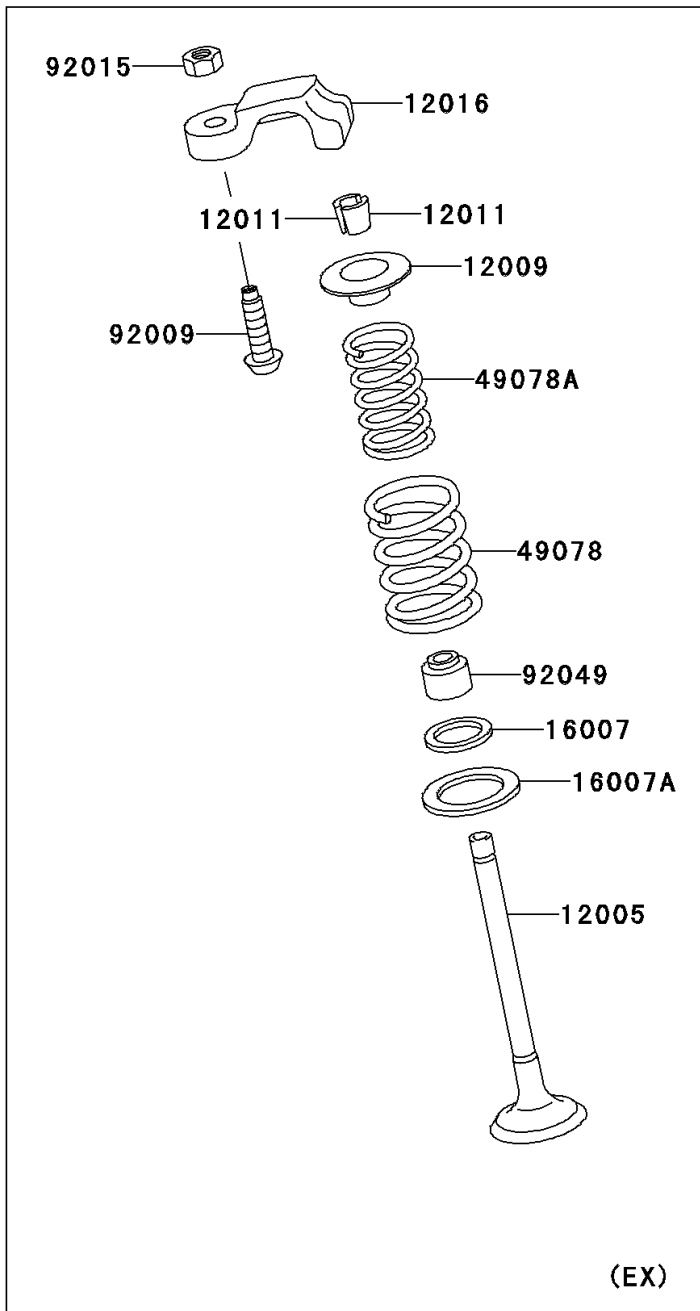

2007 Ninja® 250R PARTS DIAGRAM

Valve(s)

E1210

2007 Ninja® 250R PARTS LIST

Valve(s)

ITEM NAME	PART NUMBER	QUANTITY
VALVE-INTAKE (Ref # 12004)	12004-1074	4
VALVE-EXHAUST (Ref # 12005)	12005-1091	4
RETAINER-VALVE SPRING (Ref # 12009)	12009-1060	8
COLLET (Ref # 12011)	12011-1051	16
ARM-ROCKER (Ref # 12016)	12016-1067	8
SEAT-SPRING,12.1X16.2X0.5 (Ref # 16007)	16007-1177	8
SEAT-SPRING,17.5X23.8X0.5 (Ref # 16007A)	16007-1178	8
SPRING-ENGINE VALVE (Ref # 49078)	49078-1078	8
SPRING-ENGINE VALVE (Ref # 49078A)	49078-1079	8
SCREW,6MM (Ref # 92009)	92009-1424	8
NUT,6MM (Ref # 92015)	92015-1586	8
SEAL-OIL,VSB58.558 (Ref # 92049)	92049-1218	8