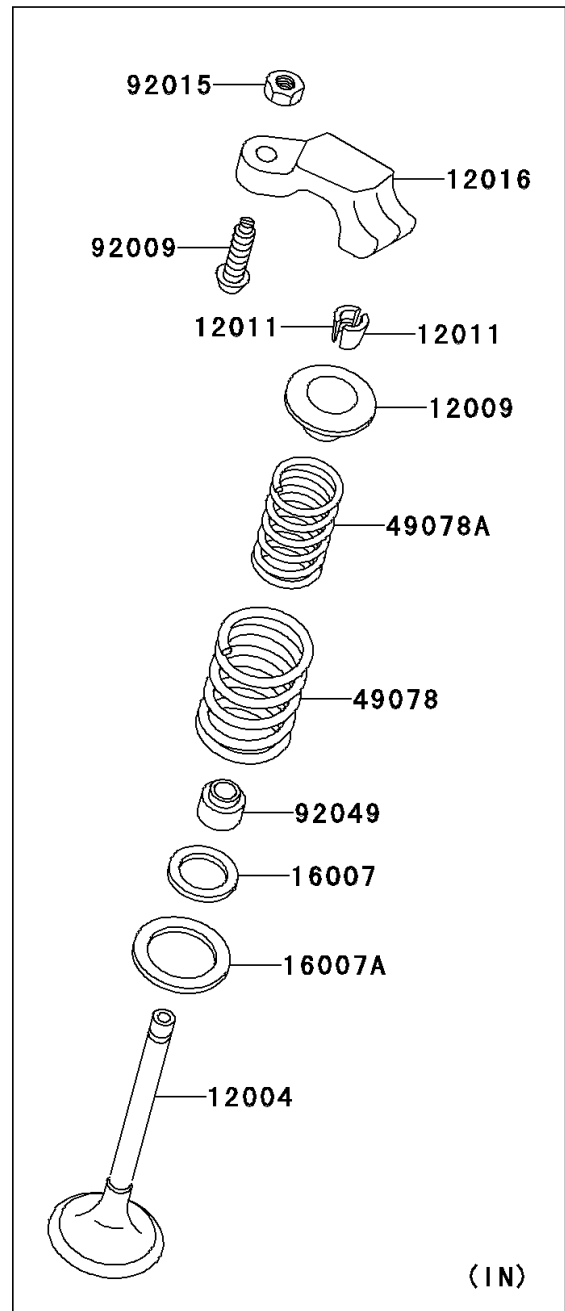

2007 Ninja® 250R PARTS DIAGRAM

Valve(s)

E1210

2007 Ninja® 250R PARTS LIST

Valve(s)

ITEM NAME	PART NUMBER	QUANTITY
VALVE-INTAKE (Ref # 12004)	12004-1074	4
VALVE-EXHAUST (Ref # 12005)	12005-1091	4
RETAINER-VALVE SPRING (Ref # 12009)	12009-1060	8
COLLET (Ref # 12011)	12011-1051	16
ARM-ROCKER (Ref # 12016)	12016-1067	8
SEAT-SPRING,12.1X16.2X0.5 (Ref # 16007)	16007-1177	8
SEAT-SPRING,17.5X23.8X0.5 (Ref # 16007A)	16007-1178	8
SPRING-ENGINE VALVE (Ref # 49078)	49078-1078	8
SPRING-ENGINE VALVE (Ref # 49078A)	49078-1079	8
SCREW,6MM (Ref # 92009)	92009-1424	8
NUT,6MM (Ref # 92015)	92015-1586	8
SEAL-OIL,VSB58.558 (Ref # 92049)	92049-1218	8