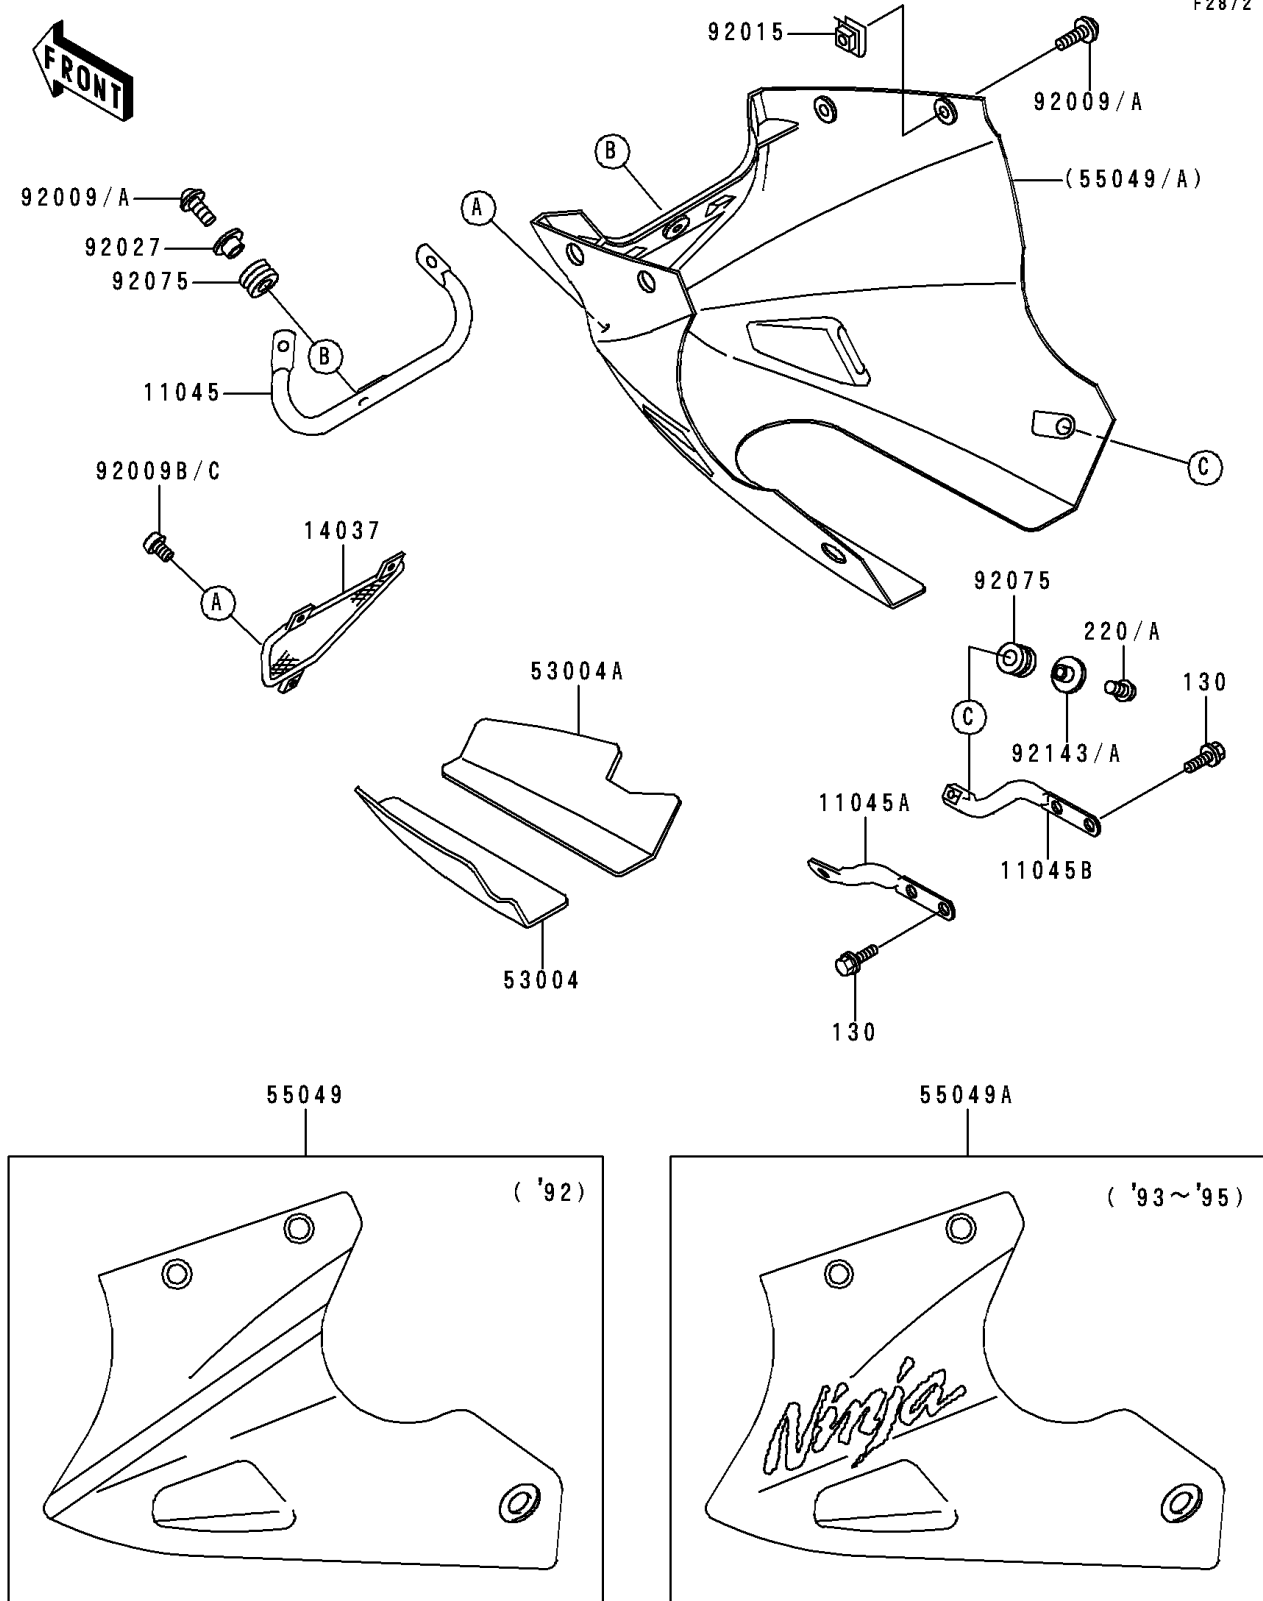

# 1993 Ninja® 250R PARTS DIAGRAM

Cowling Lower

F2872

# 1993 Ninja® 250R PARTS LIST

## Cowling Lowers

ITEM NAME	PART NUMBER	QUANTITY
BOLT-FLANGED,6X14,BLACK (Ref # 130)	130J0614	1
SCREW-PAN-CROS,6X20,WHITE (Ref # 220)	220B0620	2
SCREW-PAN-CROS,6X20,BLACK (Ref # 220A)	220C0620	2
BRACKET,LOWER COWLING,FR (Ref # 11045)	11045-1861	1
BRACKET,LOWER COWLING,RR,LH (Ref # 11045A)	11045-1864	1
BRACKET,LOWER COWLING,RR,RH (Ref # 11045B)	11045-1865	1
SCREEN (Ref # 14037)	14037-1094	1
MAT,LOWER COWLING,LH (Ref # 53004)	53004-1053	1
MAT,LOWER COWLING,RH (Ref # 53004A)	53004-1054	1
COWLING.,LWR,EBONY/GRAY (Ref # 55049A)	55049-5134-TT	1
SCREW,6X18,WHITE (Ref # 92009)	92009-1111	5
SCREW,6X18,BLACK (Ref # 92009A)	92009-1181	5
SCREW,5X16,WHITE (Ref # 92009B)	92009-1464	1
SCREW,5X16 (Ref # 92009C)	92009-1654	1
NUT,6MM (Ref # 92015)	92015-1602	4
COLLAR,L=9.1,BLACK (Ref # 92027)	92027-1935	2
DAMPER (Ref # 92075)	92075-1634	3
COLLAR,BLACK (Ref # 92143)	92143-1226	2
COLLAR,WHITE (Ref # 92143A)	92143-1273	2