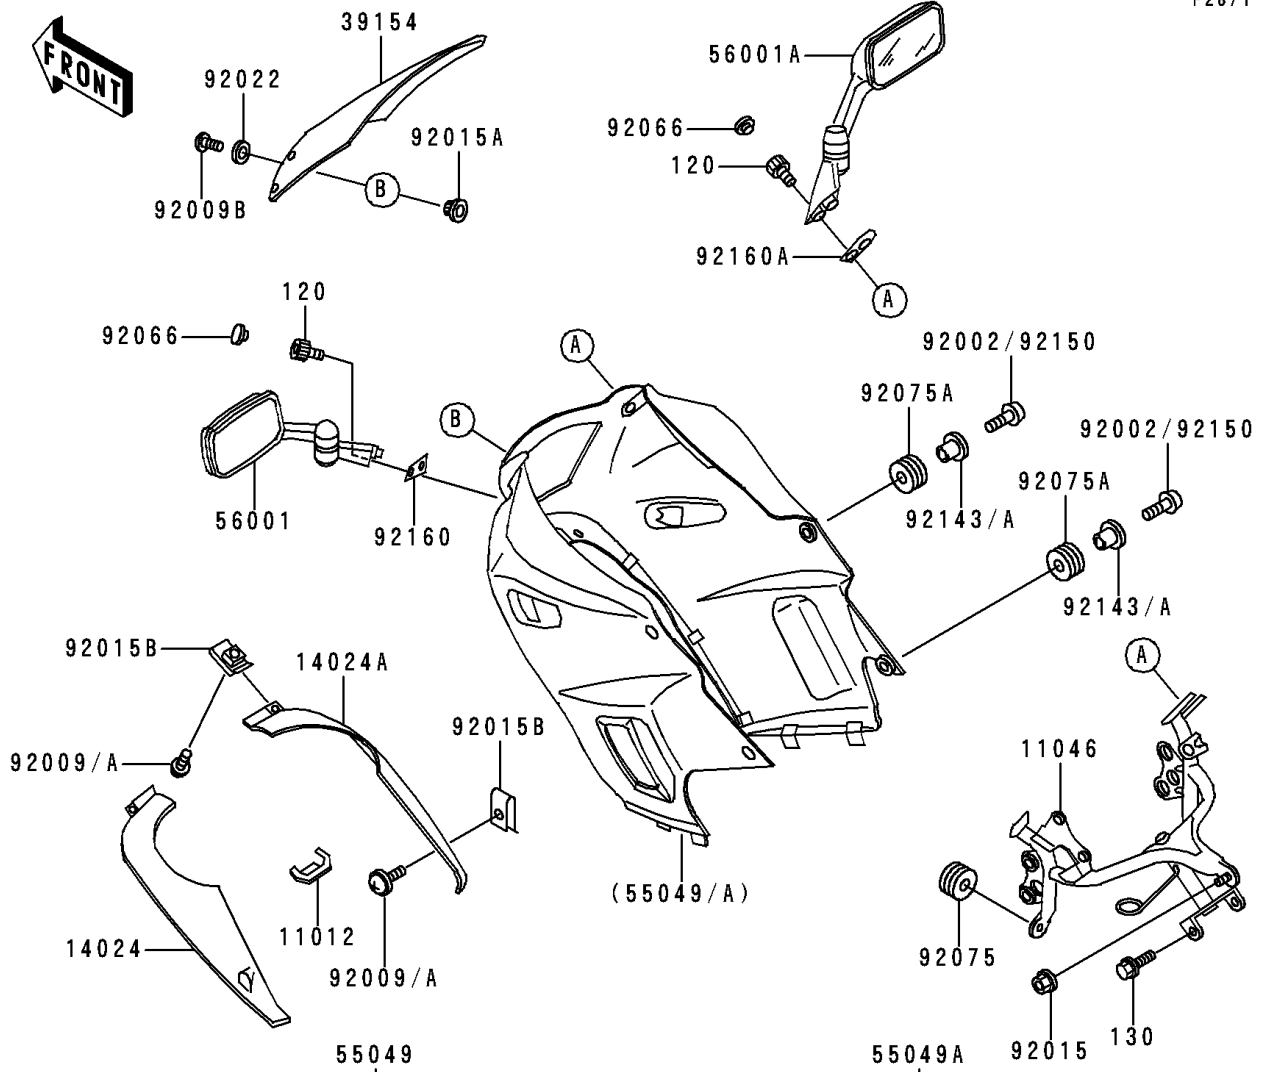

1993 Ninja® 250R PARTS DIAGRAM

Cowling

F2871

1993 Ninja® 250R PARTS LIST

Cowling

ITEM NAME	PART NUMBER	QUANTITY
BOLT-SOCKET,8X40,BLACK (Ref # 120)	120S0840	2
BOLT-FLANGED (Ref # 130)	130J0610	2
CAP,RADIATOR COVER (Ref # 11012)	11012-1587	1
BRACKET,COWLING STAY (Ref # 11046)	11046-1289	1
COVER,RADIATOR,LH,EBONY (Ref # 14024)	14024-1580-ER	1
COVER,RADIATOR,RH,EBONY (Ref # 14024A)	14024-1581-ER	1
WINDSHIELD (Ref # 39154)	39154-1083	1
COWLING.,UPP,EBONY (Ref # 55049A)	55049-5133-H8	1
MIRROR-ASSY,LH (Ref # 56001)	56001-1337	1
MIRROR-ASSY,RH (Ref # 56001A)	56001-1338	1
BOLT,SOCKET,6X18,WHITE (Ref # 92002)	92002-1889	4
SCREW,6X18,WHITE (Ref # 92009)	92009-1111	4
SCREW,6X18,BLACK (Ref # 92009A)	92009-1181	4
SCREW,5X12 (Ref # 92009B)	92009-1652	6
NUT,CAP,8MM,BLACK (Ref # 92015)	92015-1174	1
NUT,5MM,COWLING (Ref # 92015A)	92015-1343	6
NUT,6MM (Ref # 92015B)	92015-1602	4
WASHER,NYLON,5.3X11.5X1.5 (Ref # 92022)	92022-1521	6
PLUG (Ref # 92066)	92066-1312	2
DAMPER (Ref # 92075)	92075-1067	2
DAMPER (Ref # 92075A)	92075-1634	4
COLLAR,BLACK (Ref # 92143)	92143-1226	4
COLLAR,WHITE (Ref # 92143A)	92143-1273	4
BOLT,SOCKET,6X18 (Ref # 92150)	92150-1553	4
DAMPER,MIRROR,LH (Ref # 92160)	92160-1060	1
DAMPER,MIRROR,RH (Ref # 92160A)	92160-1061	1