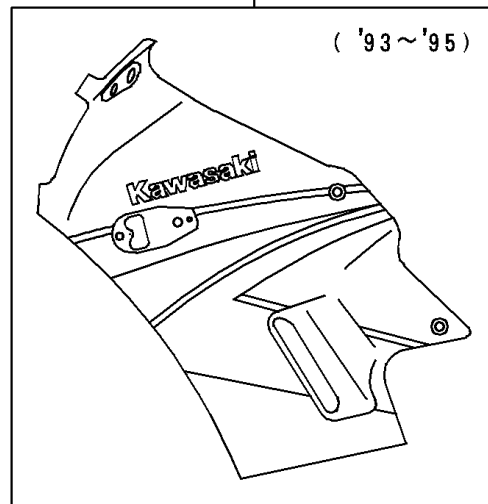

1993 Ninja® 250R PARTS DIAGRAM

Cowling

F2871

1993 Ninja® 250R PARTS LIST

Cowling

ITEM NAME	PART NUMBER	QUANTITY
BOLT-SOCKET,8X40,BLACK (Ref # 120)	120S0840	2
BOLT-FLANGED (Ref # 130)	130J0610	2
CAP,RADIATOR COVER (Ref # 11012)	11012-1587	1
BRACKET,COWLING STAY (Ref # 11046)	11046-1289	1
COVER,RADIATOR,LH,EBONY (Ref # 14024)	14024-1580-ER	1
COVER,RADIATOR,RH,EBONY (Ref # 14024A)	14024-1581-ER	1
WINDSHIELD (Ref # 39154)	39154-1083	1
COWLING.,UPP,EBONY (Ref # 55049A)	55049-5133-H8	1
MIRROR-ASSY,LH (Ref # 56001)	56001-1337	1
MIRROR-ASSY,RH (Ref # 56001A)	56001-1338	1
BOLT,SOCKET,6X18,WHITE (Ref # 92002)	92002-1889	4
SCREW,6X18,WHITE (Ref # 92009)	92009-1111	4
SCREW,6X18,BLACK (Ref # 92009A)	92009-1181	4
SCREW,5X12 (Ref # 92009B)	92009-1652	6
NUT,CAP,8MM,BLACK (Ref # 92015)	92015-1174	1
NUT,5MM,COWLING (Ref # 92015A)	92015-1343	6
NUT,6MM (Ref # 92015B)	92015-1602	4
WASHER,NYLON,5.3X11.5X1.5 (Ref # 92022)	92022-1521	6
PLUG (Ref # 92066)	92066-1312	2
DAMPER (Ref # 92075)	92075-1067	2
DAMPER (Ref # 92075A)	92075-1634	4
COLLAR,BLACK (Ref # 92143)	92143-1226	4
COLLAR,WHITE (Ref # 92143A)	92143-1273	4
BOLT,SOCKET,6X18 (Ref # 92150)	92150-1553	4
DAMPER,MIRROR,LH (Ref # 92160)	92160-1060	1
DAMPER,MIRROR,RH (Ref # 92160A)	92160-1061	1