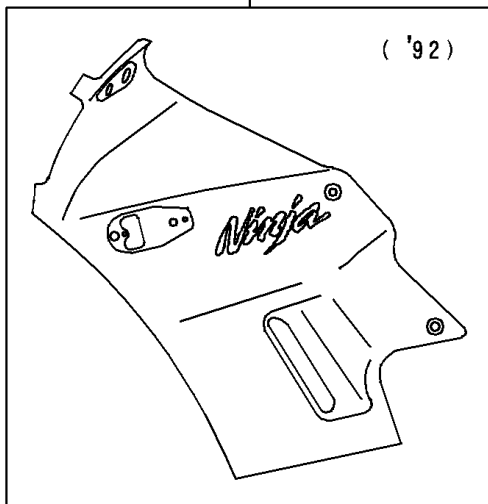

1993 Ninja® 250R PARTS DIAGRAM

Cowling

F2871

1993 Ninja® 250R PARTS LIST

Cowling

ITEM NAME	PART NUMBER	QUANTITY
BOLT-SOCKET,8X40,BLACK (Ref # 120)	120S0840	2
BOLT-FLANGED (Ref # 130)	130J0610	2
CAP,RADIATOR COVER (Ref # 11012)	11012-1587	1
BRACKET,COWLING STAY (Ref # 11046)	11046-1289	1
COVER,RADIATOR,LH,EBONY (Ref # 14024)	14024-1580-ER	1
COVER,RADIATOR,RH,EBONY (Ref # 14024A)	14024-1581-ER	1
WINDSHIELD (Ref # 39154)	39154-1083	1
COWLING.,UPP,EBONY (Ref # 55049A)	55049-5133-H8	1
MIRROR-ASSY,LH (Ref # 56001)	56001-1337	1
MIRROR-ASSY,RH (Ref # 56001A)	56001-1338	1
BOLT,SOCKET,6X18,WHITE (Ref # 92002)	92002-1889	4
SCREW,6X18,WHITE (Ref # 92009)	92009-1111	4
SCREW,6X18,BLACK (Ref # 92009A)	92009-1181	4
SCREW,5X12 (Ref # 92009B)	92009-1652	6
NUT,CAP,8MM,BLACK (Ref # 92015)	92015-1174	1
NUT,5MM,COWLING (Ref # 92015A)	92015-1343	6
NUT,6MM (Ref # 92015B)	92015-1602	4
WASHER,NYLON,5.3X11.5X1.5 (Ref # 92022)	92022-1521	6
PLUG (Ref # 92066)	92066-1312	2
DAMPER (Ref # 92075)	92075-1067	2
DAMPER (Ref # 92075A)	92075-1634	4
COLLAR,BLACK (Ref # 92143)	92143-1226	4
COLLAR,WHITE (Ref # 92143A)	92143-1273	4
BOLT,SOCKET,6X18 (Ref # 92150)	92150-1553	4
DAMPER,MIRROR,LH (Ref # 92160)	92160-1060	1
DAMPER,MIRROR,RH (Ref # 92160A)	92160-1061	1