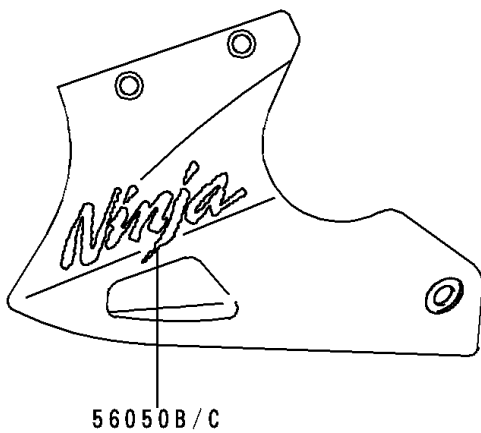

1993 Ninja® 250R PARTS DIAGRAM

Decals(Ebony)

F2861A

1993 Ninja® 250R PARTS LIST

Decals(Ebony)

ITEM NAME	PART NUMBER	QUANTITY
MARK,WINDSHIELD (Ref # 56050)	56050-1054	1
MARK,KAWASAKI (Ref # 56050A)	56050-1876	2
MARK,NINJA,LWR COWLING,LH (Ref # 56050B)	56050-1877	1
MARK,NINJA,LWR COWLING,RH (Ref # 56050C)	56050-1878	1
PATTERN,FUEL TANK,LH (Ref # 56060)	56060-1369	1
PATTERN,FUEL TANK,RH (Ref # 56060A)	56060-1370	1
PATTERN,SIDE COVER,LH (Ref # 56060B)	56060-1371	1
PATTERN,SIDE COVER,RH (Ref # 56060C)	56060-1372	1
PATTERN,SEAT COVER,LH (Ref # 56060D)	56060-1373	1
PATTERN,SEAT COVER,RH (Ref # 56060E)	56060-1374	1
PATTERN,UPP COWLING,UPP,LH (Ref # 56060F)	56060-1375	1
PATTERN,UPP COWLING,UPP,RH (Ref # 56060G)	56060-1376	1
PATTERN,UPP COWLING,CNT,LH (Ref # 56060H)	56060-1377	1
PATTERN,UPP COWLING,CNT,RH (Ref # 56060I)	56060-1378	1
PATTERN,UPP COWLING,LWR,LH (Ref # 56060J)	56060-1379	1
PATTERN,UPP COWLING,LWR,RH (Ref # 56060K)	56060-1380	1