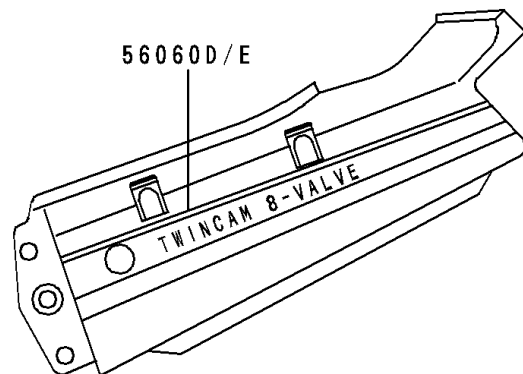

1993 Ninja® 250R PARTS DIAGRAM

Decals(Ebony)

F2861A

1993 Ninja® 250R PARTS LIST

Decals(Ebony)

ITEM NAME	PART NUMBER	QUANTITY
MARK,WINDSHIELD (Ref # 56050)	56050-1054	1
MARK,KAWASAKI (Ref # 56050A)	56050-1876	2
MARK,NINJA,LWR COWLING,LH (Ref # 56050B)	56050-1877	1
MARK,NINJA,LWR COWLING,RH (Ref # 56050C)	56050-1878	1
PATTERN,FUEL TANK,LH (Ref # 56060)	56060-1369	1
PATTERN,FUEL TANK,RH (Ref # 56060A)	56060-1370	1
PATTERN,SIDE COVER,LH (Ref # 56060B)	56060-1371	1
PATTERN,SIDE COVER,RH (Ref # 56060C)	56060-1372	1
PATTERN,SEAT COVER,LH (Ref # 56060D)	56060-1373	1
PATTERN,SEAT COVER,RH (Ref # 56060E)	56060-1374	1
PATTERN,UPP COWLING,UPP,LH (Ref # 56060F)	56060-1375	1
PATTERN,UPP COWLING,UPP,RH (Ref # 56060G)	56060-1376	1
PATTERN,UPP COWLING,CNT,LH (Ref # 56060H)	56060-1377	1
PATTERN,UPP COWLING,CNT,RH (Ref # 56060I)	56060-1378	1
PATTERN,UPP COWLING,LWR,LH (Ref # 56060J)	56060-1379	1
PATTERN,UPP COWLING,LWR,RH (Ref # 56060K)	56060-1380	1