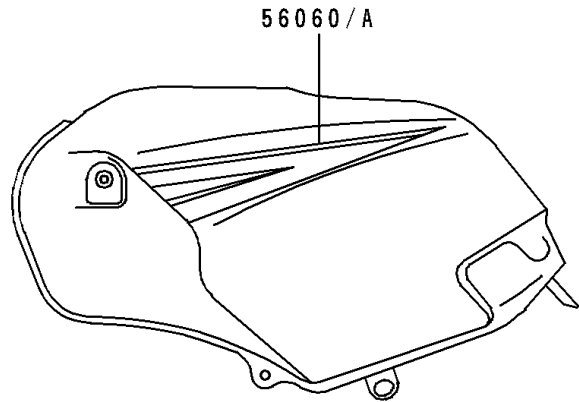

1993 Ninja® 250R PARTS DIAGRAM

Decals(Ebony)

F2861A

1993 Ninja® 250R PARTS LIST

Decals(Ebony)

ITEM NAME	PART NUMBER	QUANTITY
MARK,WINDSHIELD (Ref # 56050)	56050-1054	1
MARK,KAWASAKI (Ref # 56050A)	56050-1876	2
MARK,NINJA,LWR COWLING,LH (Ref # 56050B)	56050-1877	1
MARK,NINJA,LWR COWLING,RH (Ref # 56050C)	56050-1878	1
PATTERN,FUEL TANK,LH (Ref # 56060)	56060-1369	1
PATTERN,FUEL TANK,RH (Ref # 56060A)	56060-1370	1
PATTERN,SIDE COVER,LH (Ref # 56060B)	56060-1371	1
PATTERN,SIDE COVER,RH (Ref # 56060C)	56060-1372	1
PATTERN,SEAT COVER,LH (Ref # 56060D)	56060-1373	1
PATTERN,SEAT COVER,RH (Ref # 56060E)	56060-1374	1
PATTERN,UPP COWLING,UPP,LH (Ref # 56060F)	56060-1375	1
PATTERN,UPP COWLING,UPP,RH (Ref # 56060G)	56060-1376	1
PATTERN,UPP COWLING,CNT,LH (Ref # 56060H)	56060-1377	1
PATTERN,UPP COWLING,CNT,RH (Ref # 56060I)	56060-1378	1
PATTERN,UPP COWLING,LWR,LH (Ref # 56060J)	56060-1379	1
PATTERN,UPP COWLING,LWR,RH (Ref # 56060K)	56060-1380	1