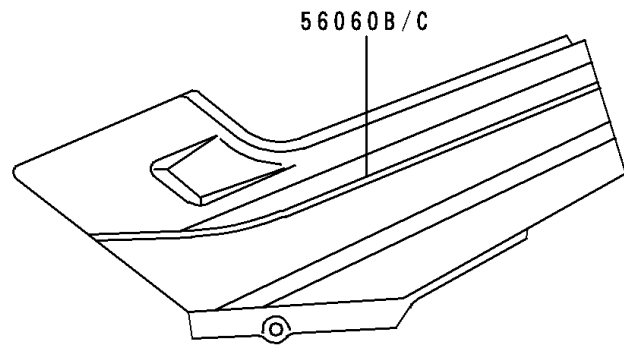

1993 Ninja® 250R PARTS DIAGRAM

Decals(Ebony)

F2861A

1993 Ninja® 250R PARTS LIST

Decals(Ebony)

ITEM NAME	PART NUMBER	QUANTITY
MARK,WINDSHIELD (Ref # 56050)	56050-1054	1
MARK,KAWASAKI (Ref # 56050A)	56050-1876	2
MARK,NINJA,LWR COWLING,LH (Ref # 56050B)	56050-1877	1
MARK,NINJA,LWR COWLING,RH (Ref # 56050C)	56050-1878	1
PATTERN,FUEL TANK,LH (Ref # 56060)	56060-1369	1
PATTERN,FUEL TANK,RH (Ref # 56060A)	56060-1370	1
PATTERN,SIDE COVER,LH (Ref # 56060B)	56060-1371	1
PATTERN,SIDE COVER,RH (Ref # 56060C)	56060-1372	1
PATTERN,SEAT COVER,LH (Ref # 56060D)	56060-1373	1
PATTERN,SEAT COVER,RH (Ref # 56060E)	56060-1374	1
PATTERN,UPP COWLING,UPP,LH (Ref # 56060F)	56060-1375	1
PATTERN,UPP COWLING,UPP,RH (Ref # 56060G)	56060-1376	1
PATTERN,UPP COWLING,CNT,LH (Ref # 56060H)	56060-1377	1
PATTERN,UPP COWLING,CNT,RH (Ref # 56060I)	56060-1378	1
PATTERN,UPP COWLING,LWR,LH (Ref # 56060J)	56060-1379	1
PATTERN,UPP COWLING,LWR,RH (Ref # 56060K)	56060-1380	1