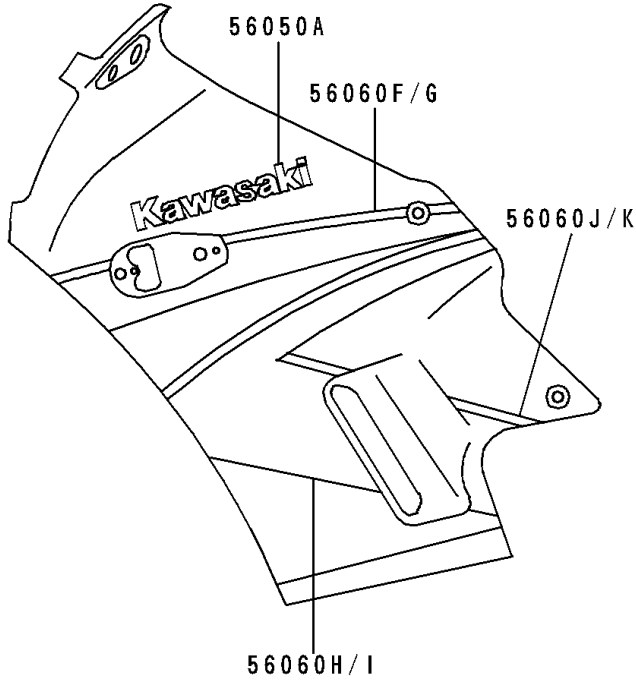

1993 Ninja® 250R PARTS DIAGRAM

Decals(Ebony)

F2861A

1993 Ninja® 250R PARTS LIST

Decals(Ebony)

ITEM NAME	PART NUMBER	QUANTITY
MARK,WINDSHIELD (Ref # 56050)	56050-1054	1
MARK,KAWASAKI (Ref # 56050A)	56050-1876	2
MARK,NINJA,LWR COWLING,LH (Ref # 56050B)	56050-1877	1
MARK,NINJA,LWR COWLING,RH (Ref # 56050C)	56050-1878	1
PATTERN,FUEL TANK,LH (Ref # 56060)	56060-1369	1
PATTERN,FUEL TANK,RH (Ref # 56060A)	56060-1370	1
PATTERN,SIDE COVER,LH (Ref # 56060B)	56060-1371	1
PATTERN,SIDE COVER,RH (Ref # 56060C)	56060-1372	1
PATTERN,SEAT COVER,LH (Ref # 56060D)	56060-1373	1
PATTERN,SEAT COVER,RH (Ref # 56060E)	56060-1374	1
PATTERN,UPP COWLING,UPP,LH (Ref # 56060F)	56060-1375	1
PATTERN,UPP COWLING,UPP,RH (Ref # 56060G)	56060-1376	1
PATTERN,UPP COWLING,CNT,LH (Ref # 56060H)	56060-1377	1
PATTERN,UPP COWLING,CNT,RH (Ref # 56060I)	56060-1378	1
PATTERN,UPP COWLING,LWR,LH (Ref # 56060J)	56060-1379	1
PATTERN,UPP COWLING,LWR,RH (Ref # 56060K)	56060-1380	1