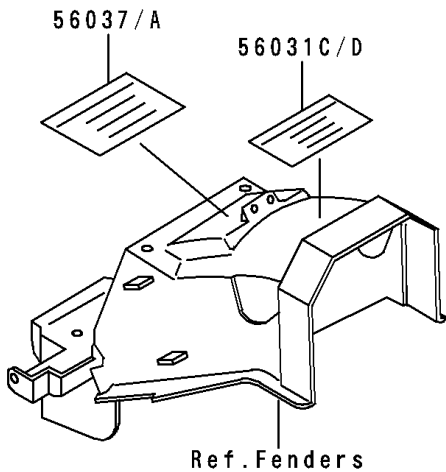

1992 Ninja® 250R PARTS DIAGRAM

Labels

F2860

1992 Ninja® 250R PARTS LIST

Labels

ITEM NAME	PART NUMBER	QUANTITY
LABEL-MANUAL,OIL&OIL FILTER (Ref # 56031)	56031-1451	1
LABEL-MANUAL,DAILY SAFETY (Ref # 56031A)	56031-1453	1
LABEL-MANUAL,BATTERY VENT (Ref # 56031B)	56031-1579	1
LABEL-MANUAL,CHAIN (Ref # 56031C)	56031-1601	1
LABEL-MANUAL,CHAIN (Ref # 56031D)	56031-1671	1
LABEL-MANUAL,OIL&OIL FILTER (Ref # 56031E)	56031-1672	1
LABEL-MANUAL,BATTERY VENT (Ref # 56031F)	56031-1674	1
LABEL-MANUAL,DAILY SAFETY (Ref # 56031G)	56031-1675	1
LABEL-SPECIFICATION,TIRE&LOAD (Ref # 56037)	56037-1401	1
LABEL-SPECIFICATION,TIRE&LOAD (Ref # 56037A)	56037-1492	1
LABEL-WARNING,BREAK IN CAUTION (Ref # 56040)	56040-1007	1
LABEL-WARNING,EVAPO (Ref # 56040A)	56040-1121	1
LABEL-CERTIFICATION,EVAPO ROUT (Ref # 59461)	59461-1981	1