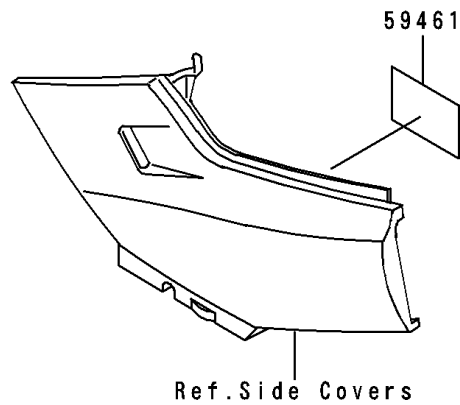

1992 Ninja® 250R PARTS DIAGRAM

Labels

F2860

1992 Ninja® 250R PARTS LIST

Labels

ITEM NAME	PART NUMBER	QUANTITY
LABEL-MANUAL,OIL&OIL FILTER (Ref # 56031)	56031-1451	1
LABEL-MANUAL,DAILY SAFETY (Ref # 56031A)	56031-1453	1
LABEL-MANUAL,BATTERY VENT (Ref # 56031B)	56031-1579	1
LABEL-MANUAL,CHAIN (Ref # 56031C)	56031-1601	1
LABEL-MANUAL,CHAIN (Ref # 56031D)	56031-1671	1
LABEL-MANUAL,OIL&OIL FILTER (Ref # 56031E)	56031-1672	1
LABEL-MANUAL,BATTERY VENT (Ref # 56031F)	56031-1674	1
LABEL-MANUAL,DAILY SAFETY (Ref # 56031G)	56031-1675	1
LABEL-SPECIFICATION,TIRE&LOAD (Ref # 56037)	56037-1401	1
LABEL-SPECIFICATION,TIRE&LOAD (Ref # 56037A)	56037-1492	1
LABEL-WARNING,BREAK IN CAUTION (Ref # 56040)	56040-1007	1
LABEL-WARNING,EVAPO (Ref # 56040A)	56040-1121	1
LABEL-CERTIFICATION,EVAPO ROUT (Ref # 59461)	59461-1981	1