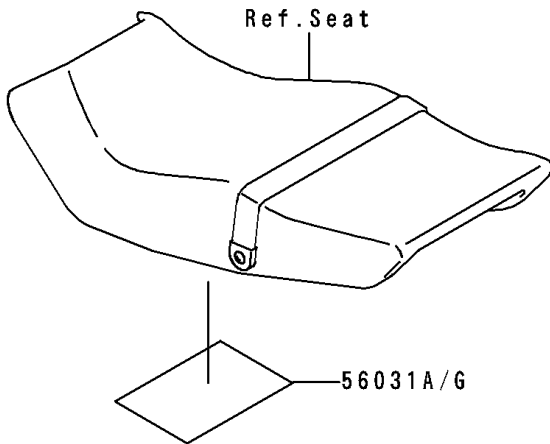

1992 Ninja® 250R PARTS DIAGRAM

Labels

F2860

1992 Ninja® 250R PARTS LIST

Labels

ITEM NAME	PART NUMBER	QUANTITY
LABEL-MANUAL,OIL&OIL FILTER (Ref # 56031)	56031-1451	1
LABEL-MANUAL,DAILY SAFETY (Ref # 56031A)	56031-1453	1
LABEL-MANUAL,BATTERY VENT (Ref # 56031B)	56031-1579	1
LABEL-MANUAL,CHAIN (Ref # 56031C)	56031-1601	1
LABEL-MANUAL,CHAIN (Ref # 56031D)	56031-1671	1
LABEL-MANUAL,OIL&OIL FILTER (Ref # 56031E)	56031-1672	1
LABEL-MANUAL,BATTERY VENT (Ref # 56031F)	56031-1674	1
LABEL-MANUAL,DAILY SAFETY (Ref # 56031G)	56031-1675	1
LABEL-SPECIFICATION,TIRE&LOAD (Ref # 56037)	56037-1401	1
LABEL-SPECIFICATION,TIRE&LOAD (Ref # 56037A)	56037-1492	1
LABEL-WARNING,BREAK IN CAUTION (Ref # 56040)	56040-1007	1
LABEL-WARNING,EVAPO (Ref # 56040A)	56040-1121	1
LABEL-CERTIFICATION,EVAPO ROUT (Ref # 59461)	59461-1981	1