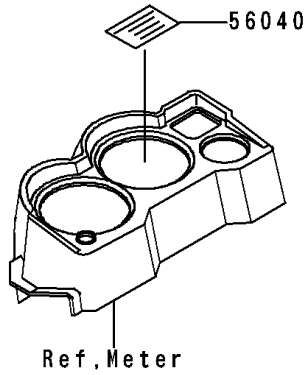

1992 Ninja® 250R PARTS DIAGRAM

Labels

F2860

1992 Ninja® 250R PARTS LIST

Labels

ITEM NAME	PART NUMBER	QUANTITY
LABEL-MANUAL,OIL&OIL FILTER (Ref # 56031)	56031-1451	1
LABEL-MANUAL,DAILY SAFETY (Ref # 56031A)	56031-1453	1
LABEL-MANUAL,BATTERY VENT (Ref # 56031B)	56031-1579	1
LABEL-MANUAL,CHAIN (Ref # 56031C)	56031-1601	1
LABEL-MANUAL,CHAIN (Ref # 56031D)	56031-1671	1
LABEL-MANUAL,OIL&OIL FILTER (Ref # 56031E)	56031-1672	1
LABEL-MANUAL,BATTERY VENT (Ref # 56031F)	56031-1674	1
LABEL-MANUAL,DAILY SAFETY (Ref # 56031G)	56031-1675	1
LABEL-SPECIFICATION,TIRE&LOAD (Ref # 56037)	56037-1401	1
LABEL-SPECIFICATION,TIRE&LOAD (Ref # 56037A)	56037-1492	1
LABEL-WARNING,BREAK IN CAUTION (Ref # 56040)	56040-1007	1
LABEL-WARNING,EVAPO (Ref # 56040A)	56040-1121	1
LABEL-CERTIFICATION,EVAPO ROUT (Ref # 59461)	59461-1981	1