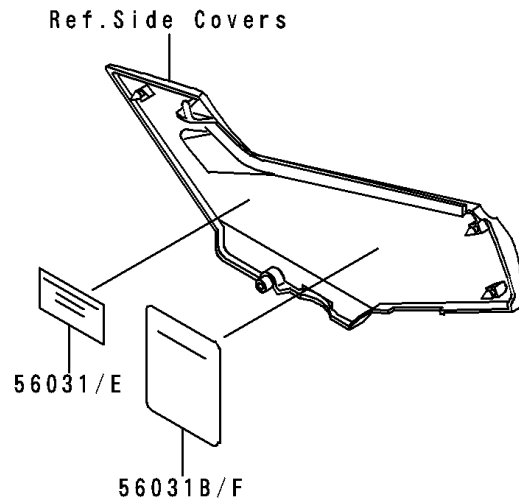

1992 Ninja® 250R PARTS DIAGRAM

Labels

F2860

1992 Ninja® 250R PARTS LIST

Labels

ITEM NAME	PART NUMBER	QUANTITY
LABEL-MANUAL,OIL&OIL FILTER (Ref # 56031)	56031-1451	1
LABEL-MANUAL,DAILY SAFETY (Ref # 56031A)	56031-1453	1
LABEL-MANUAL,BATTERY VENT (Ref # 56031B)	56031-1579	1
LABEL-MANUAL,CHAIN (Ref # 56031C)	56031-1601	1
LABEL-MANUAL,CHAIN (Ref # 56031D)	56031-1671	1
LABEL-MANUAL,OIL&OIL FILTER (Ref # 56031E)	56031-1672	1
LABEL-MANUAL,BATTERY VENT (Ref # 56031F)	56031-1674	1
LABEL-MANUAL,DAILY SAFETY (Ref # 56031G)	56031-1675	1
LABEL-SPECIFICATION,TIRE&LOAD (Ref # 56037)	56037-1401	1
LABEL-SPECIFICATION,TIRE&LOAD (Ref # 56037A)	56037-1492	1
LABEL-WARNING,BREAK IN CAUTION (Ref # 56040)	56040-1007	1
LABEL-WARNING,EVAPO (Ref # 56040A)	56040-1121	1
LABEL-CERTIFICATION,EVAPO ROUT (Ref # 59461)	59461-1981	1