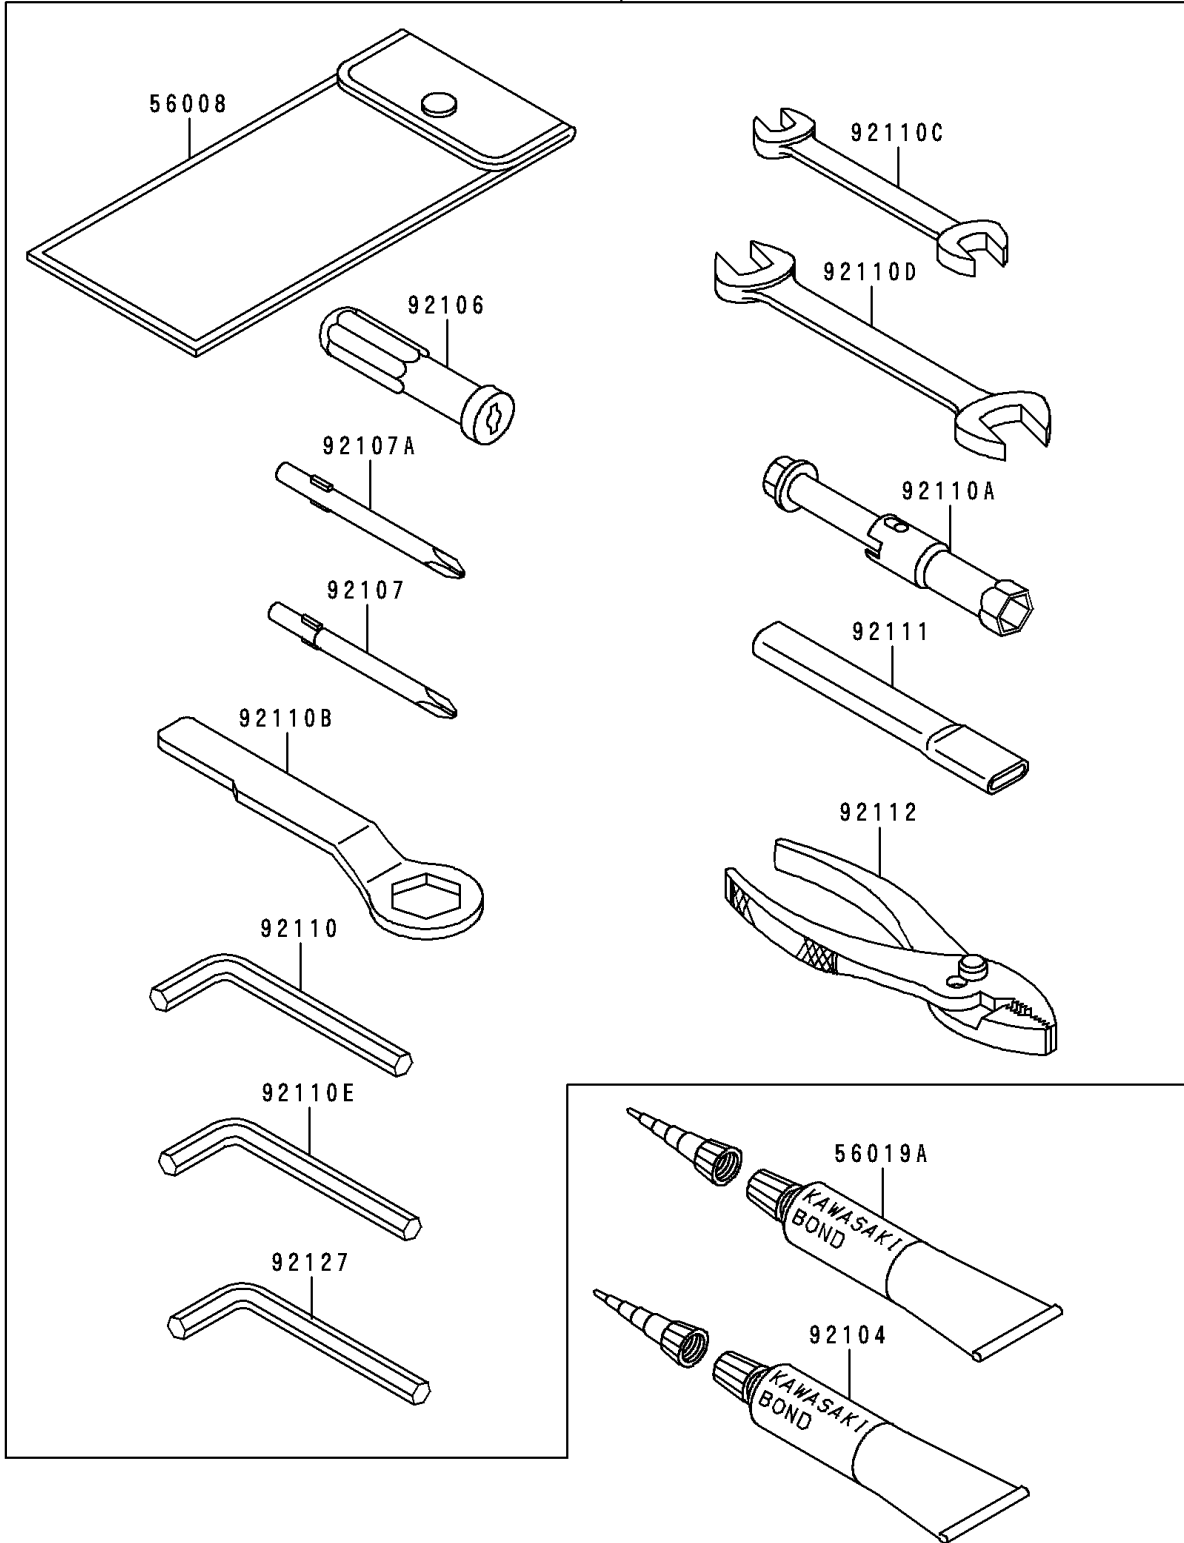

1993 Ninja® 250R PARTS DIAGRAM

Owner's Tools

56007

F2810

1993 Ninja® 250R PARTS LIST

Owner's Tools

ITEM NAME	PART NUMBER	QUANTITY
TOOLKIT (Ref # 56007)	56007-1324	1
BAG,TOOL (Ref # 56008)	56008-1075	1
THREE BOND TB1211,HT/RS,WHITE (Ref # 56019A)	56019-120	1
GASKET-LIQUID,TUBE,100G,SILVER (Ref # 92104)	92104-002	1
GRIP-SCREW DRIVER (Ref # 92106)	92106-1001	1
TOOL-DRIVER,#3PHILLIPS (Ref # 92107)	92107-005	1
TOOL-DRIVER,#2PHILLIPS (Ref # 92107A)	92107-1053	1
TOOL-WRENCH,ALLEN,5MM (Ref # 92110)	92110-1015	1
TOOL-WRENCH,BOX,16MM (Ref # 92110A)	92110-1132	1
TOOL-WRENCH,BOX END,24MM (Ref # 92110B)	92110-1150	1
TOOL-WRENCH,OPEN END,10X12 (Ref # 92110C)	92110-1152	1
TOOL-WRENCH,OPEN END,14X17 (Ref # 92110D)	92110-1153	1
TOOL-WRENCH,ALLEN,4MM (Ref # 92110E)	92110-3703	1
TOOL-BAR,BOX END WRENCH (Ref # 92111)	92111-1051	1
TOOL-PLIERS (Ref # 92112)	92112-003	1
TOOL-WRENCH,ALLEN,6MM (Ref # 92127)	92127-003	1