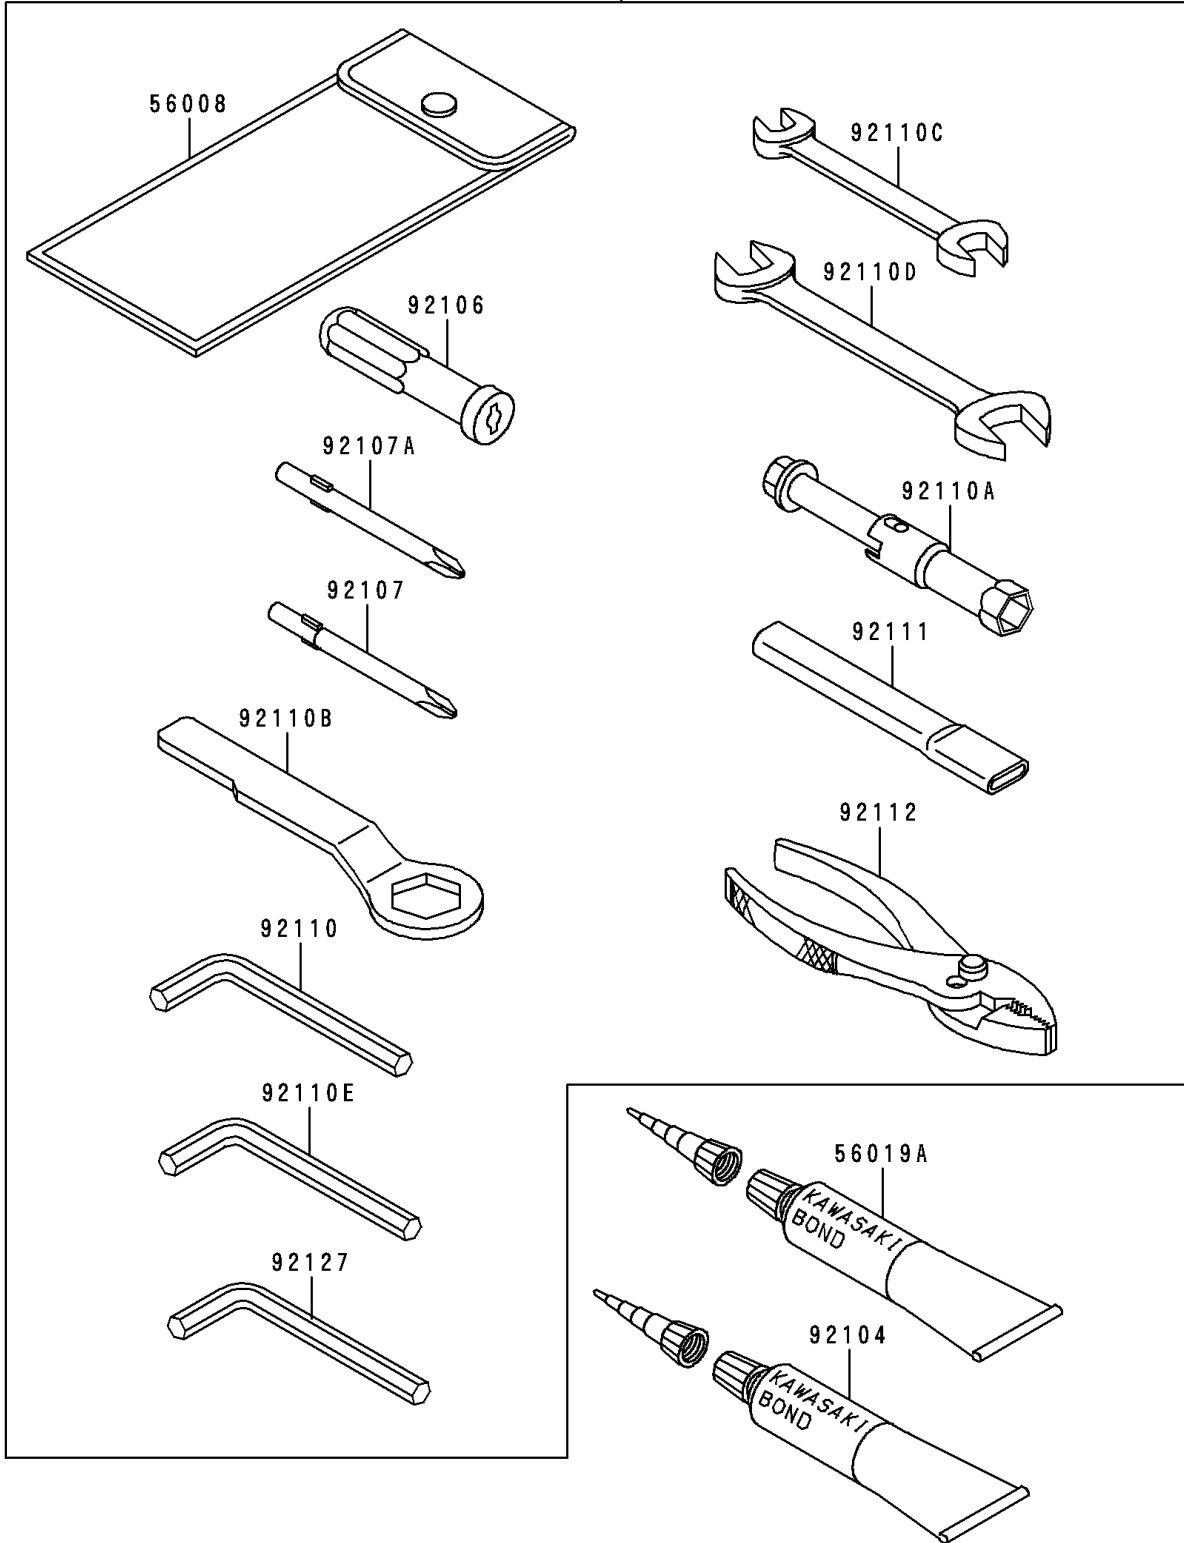

# 1992 Ninja® 250R PARTS DIAGRAM

Owner's Tools

56007

F2810

# 1992 Ninja® 250R PARTS LIST

## Owner's Tools

ITEM NAME	PART NUMBER	QUANTITY
TOOLKIT (Ref # 56007)	56007-1324	1
BAG,TOOL (Ref # 56008)	56008-1075	1
THREE BOND TB1211,HT/RS,WHITE (Ref # 56019A)	56019-120	1
GASKET-LIQUID,TUBE,100G,SILVER (Ref # 92104)	92104-002	1
GRIP-SCREW DRIVER (Ref # 92106)	92106-1001	1
TOOL-DRIVER,#3PHILLIPS (Ref # 92107)	92107-005	1
TOOL-DRIVER,#2PHILLIPS (Ref # 92107A)	92107-1053	1
TOOL-WRENCH,ALLEN,5MM (Ref # 92110)	92110-1015	1
TOOL-WRENCH,BOX,16MM (Ref # 92110A)	92110-1132	1
TOOL-WRENCH,BOX END,24MM (Ref # 92110B)	92110-1150	1
TOOL-WRENCH,OPEN END,10X12 (Ref # 92110C)	92110-1152	1
TOOL-WRENCH,OPEN END,14X17 (Ref # 92110D)	92110-1153	1
TOOL-WRENCH,ALLEN,4MM (Ref # 92110E)	92110-3703	1
TOOL-BAR,BOX END WRENCH (Ref # 92111)	92111-1051	1
TOOL-PLIERS (Ref # 92112)	92112-003	1
TOOL-WRENCH,ALLEN,6MM (Ref # 92127)	92127-003	1