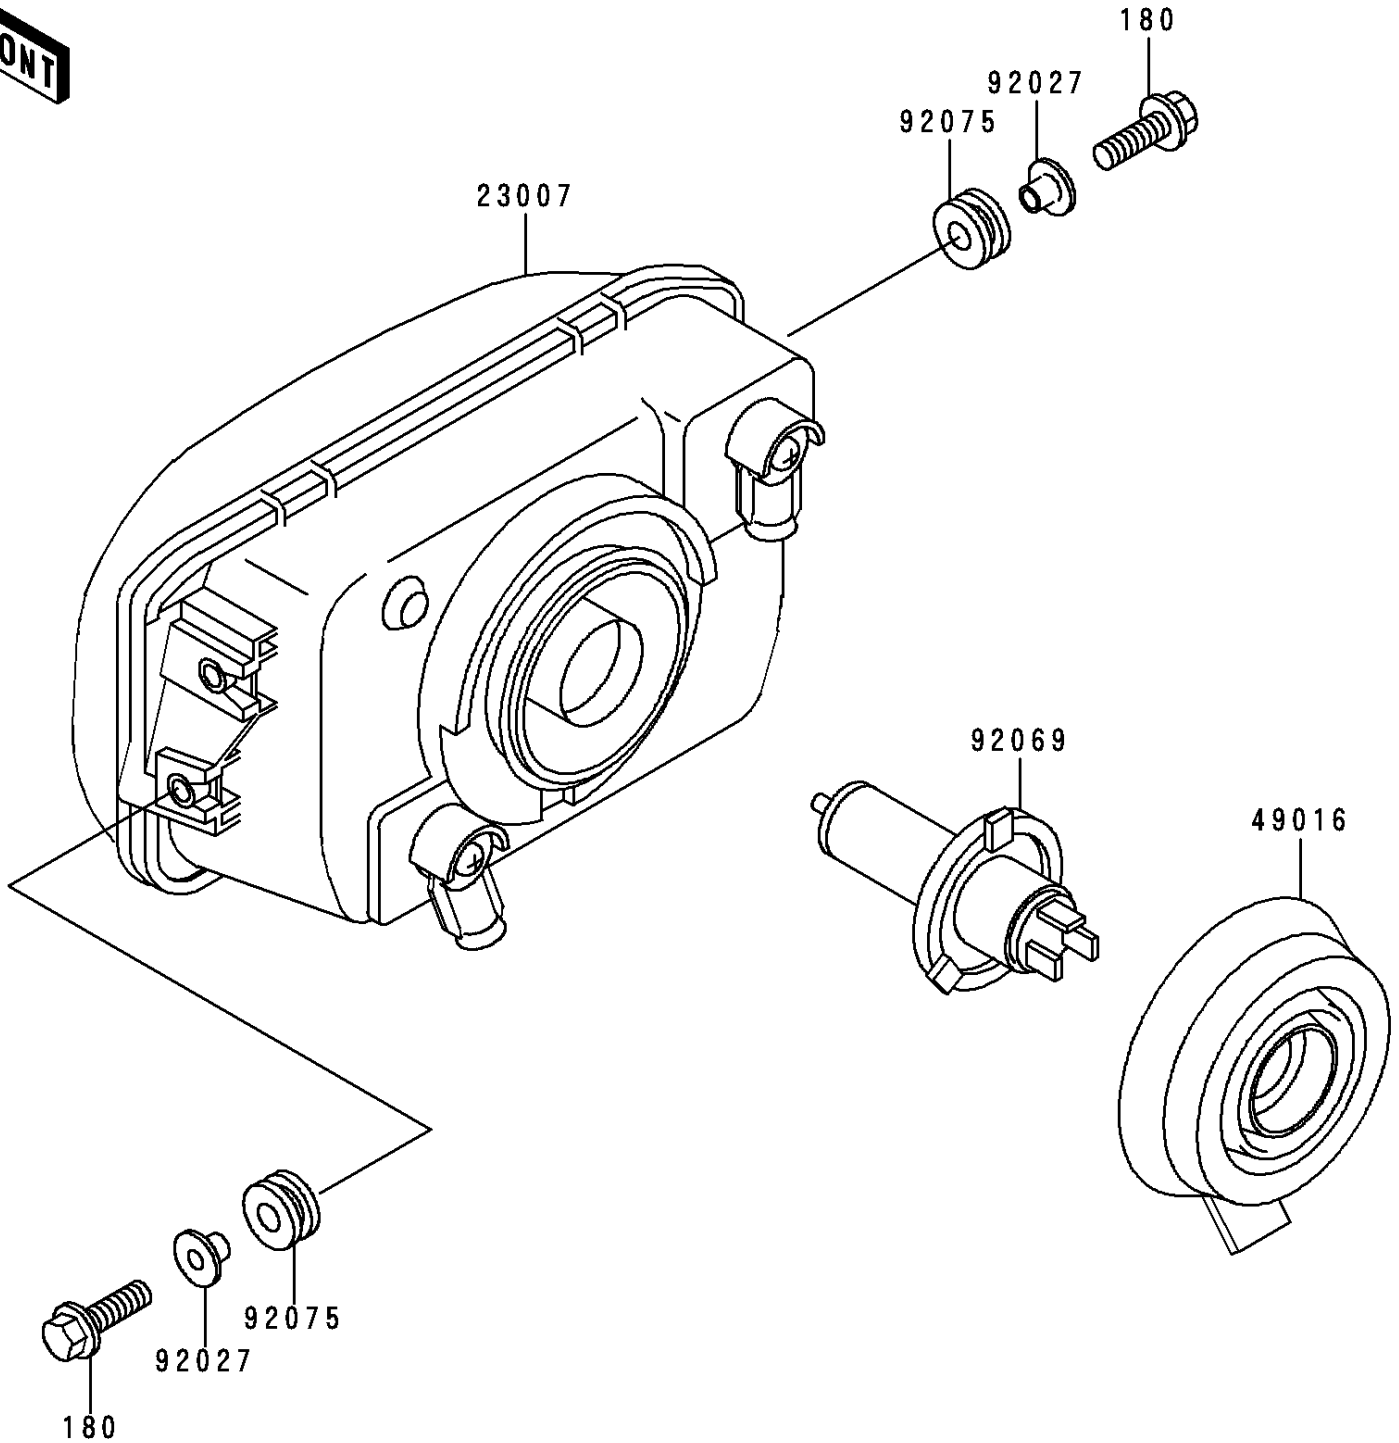

1993 Ninja® 250R PARTS DIAGRAM

Headlight(s)

F2710

1993 Ninja® 250R PARTS LIST

Headlight(s)

ITEM NAME	PART NUMBER	QUANTITY
BOLT-UPSET-WS,6X25 (Ref # 180)	180D0625	4
LENS-COMP,HEAD LAMP (Ref # 23007)	23007-1194	1
COVER-SEAL,HEAD LAMP (Ref # 49016)	49016-1108	1
COLLAR,L=13.1 (Ref # 92027)	92027-251	4
BULB,12V 60/55W,H4 (Ref # 92069)	92069-1002	1
DAMPER (Ref # 92075)	92075-1690	4