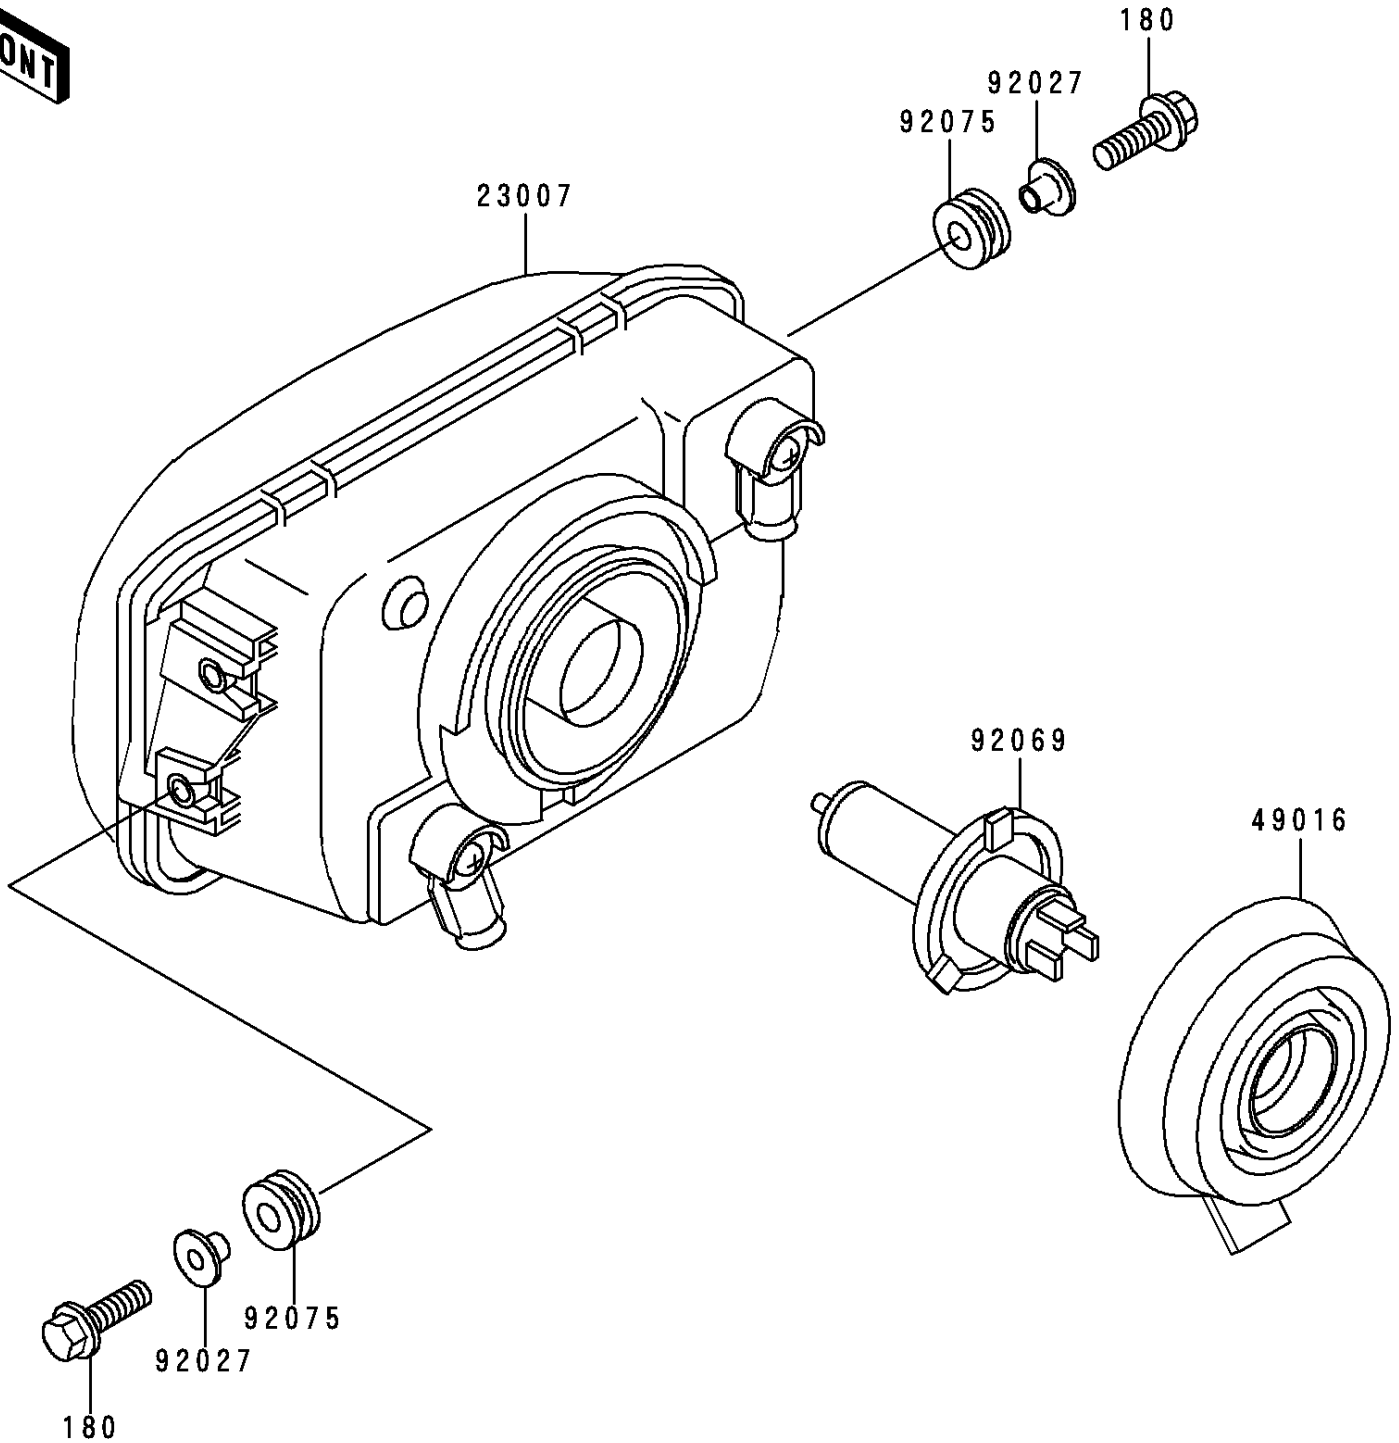

# 1992 Ninja® 250R PARTS DIAGRAM

Headlight(s)

F2710

# 1992 Ninja® 250R PARTS LIST

## Headlight(s)

ITEM NAME	PART NUMBER	QUANTITY
BOLT-UPSET-WS,6X25 (Ref # 180)	180D0625	4
LENS-COMP,HEAD LAMP (Ref # 23007)	23007-1194	1
COVER-SEAL,HEAD LAMP (Ref # 49016)	49016-1108	1
COLLAR,L=13.1 (Ref # 92027)	92027-251	4
BULB,12V 60/55W,H4 (Ref # 92069)	92069-1002	1
DAMPER (Ref # 92075)	92075-1690	4