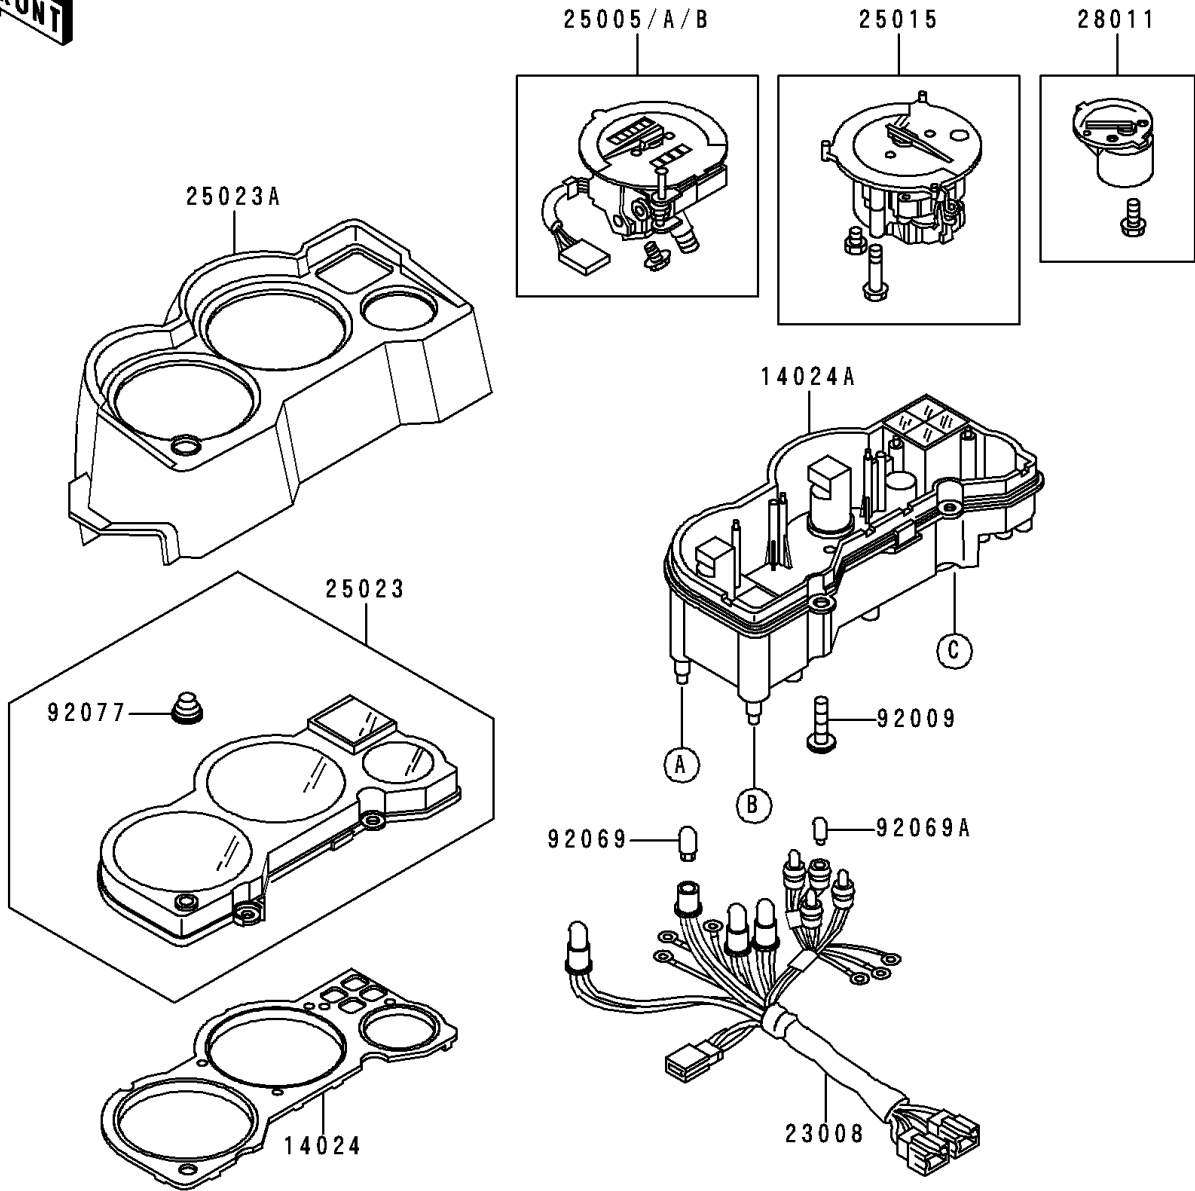

1993 Ninja® 250R PARTS DIAGRAM

Meter(s)

F2530

- | | | |
|-------|-------|-------|
| (A) | (B) | (C) |
| | | |
| 92075 | 92075 | 92075 |
| | | |
| 25009 | 25009 | 25009 |
| | | |
| 92015 | 92015 | 92015 |

1993 Ninja® 250R PARTS LIST

Meter(s)

ITEM NAME	PART NUMBER	QUANTITY
COVER,METER (Ref # 14024)	14024-1463	1
COVER,METER HOUSING (Ref # 14024A)	14024-1664	1
SOCKET-ASSY,METER (Ref # 23008)	23008-1367	1
WASHER,5.2X16X1.2 (Ref # 25009)	25009-004	3
TACHOMETER,X1000R/MIN (Ref # 25015)	25015-1275	1
COVER-METER CASE,UPP (Ref # 25023)	25023-1158	1
COVER-METER CASE (Ref # 25023A)	25023-1159	1
METER,TEMP (Ref # 28011)	28011-1100	1
SCREW,TAPPING,4X16 (Ref # 92009)	92009-1163	4
NUT,FLANGED,5MM (Ref # 92015)	92015-1259	3
BULB,12V 3.4W (Ref # 92069)	92069-1007	3
BULB,12V 3W (Ref # 92069A)	92069-1068	4
DAMPER,METER BRACKET (Ref # 92075)	92075-1385	3
BOOT,TRIP RESET KNOB (Ref # 92077)	92077-1061	1
SPEEDOMETER,MPH (Ref # 25005)	25005-1378	1
SPEEDOMETER,KPH (Ref # 25005A)	25005-1379	1