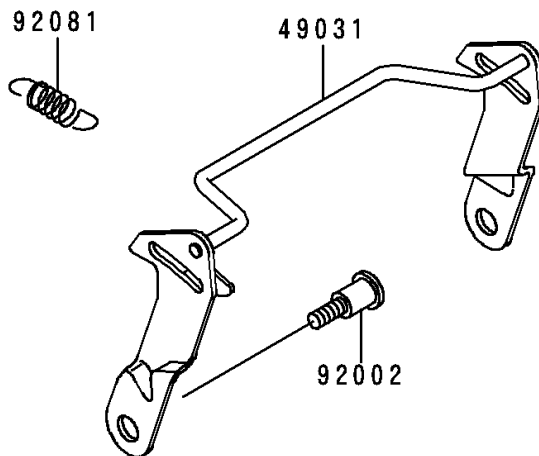

# 1993 Ninja® 250R PARTS DIAGRAM

Seat

F 25 10

# 1993 Ninja® 250R PARTS LIST

## Seat

ITEM NAME	PART NUMBER	QUANTITY
LATCH,SEAT (Ref # 49031)	49031-1056	1
SEAT-ASSY,DUAL,BLACK (Ref # 53001)	53001-1547-MA	1
LEATHER,SEAT,BLACK (Ref # 53003)	53003-1192-MA	1
BOLT,SOCKET,6MM (Ref # 92002)	92002-1616	2
SPRING,HOOK RETURN (Ref # 92081)	92081-1580	2