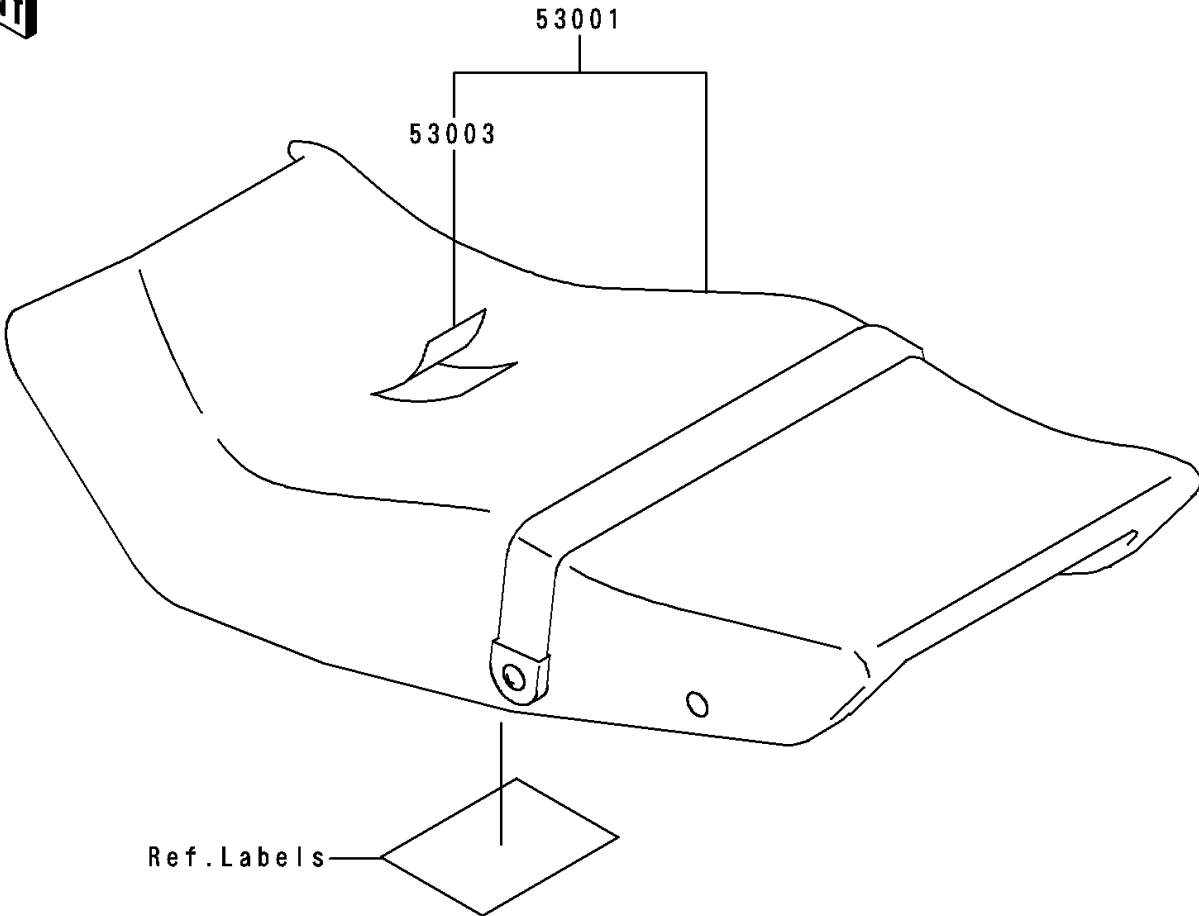

# 1993 Ninja® 250R PARTS DIAGRAM

Seat

F 25 10

# 1993 Ninja® 250R PARTS LIST

## Seat

ITEM NAME	PART NUMBER	QUANTITY
LATCH,SEAT (Ref # 49031)	49031-1056	1
SEAT-ASSY,DUAL,BLACK (Ref # 53001)	53001-1547-MA	1
LEATHER,SEAT,BLACK (Ref # 53003)	53003-1192-MA	1
BOLT,SOCKET,6MM (Ref # 92002)	92002-1616	2
SPRING,HOOK RETURN (Ref # 92081)	92081-1580	2