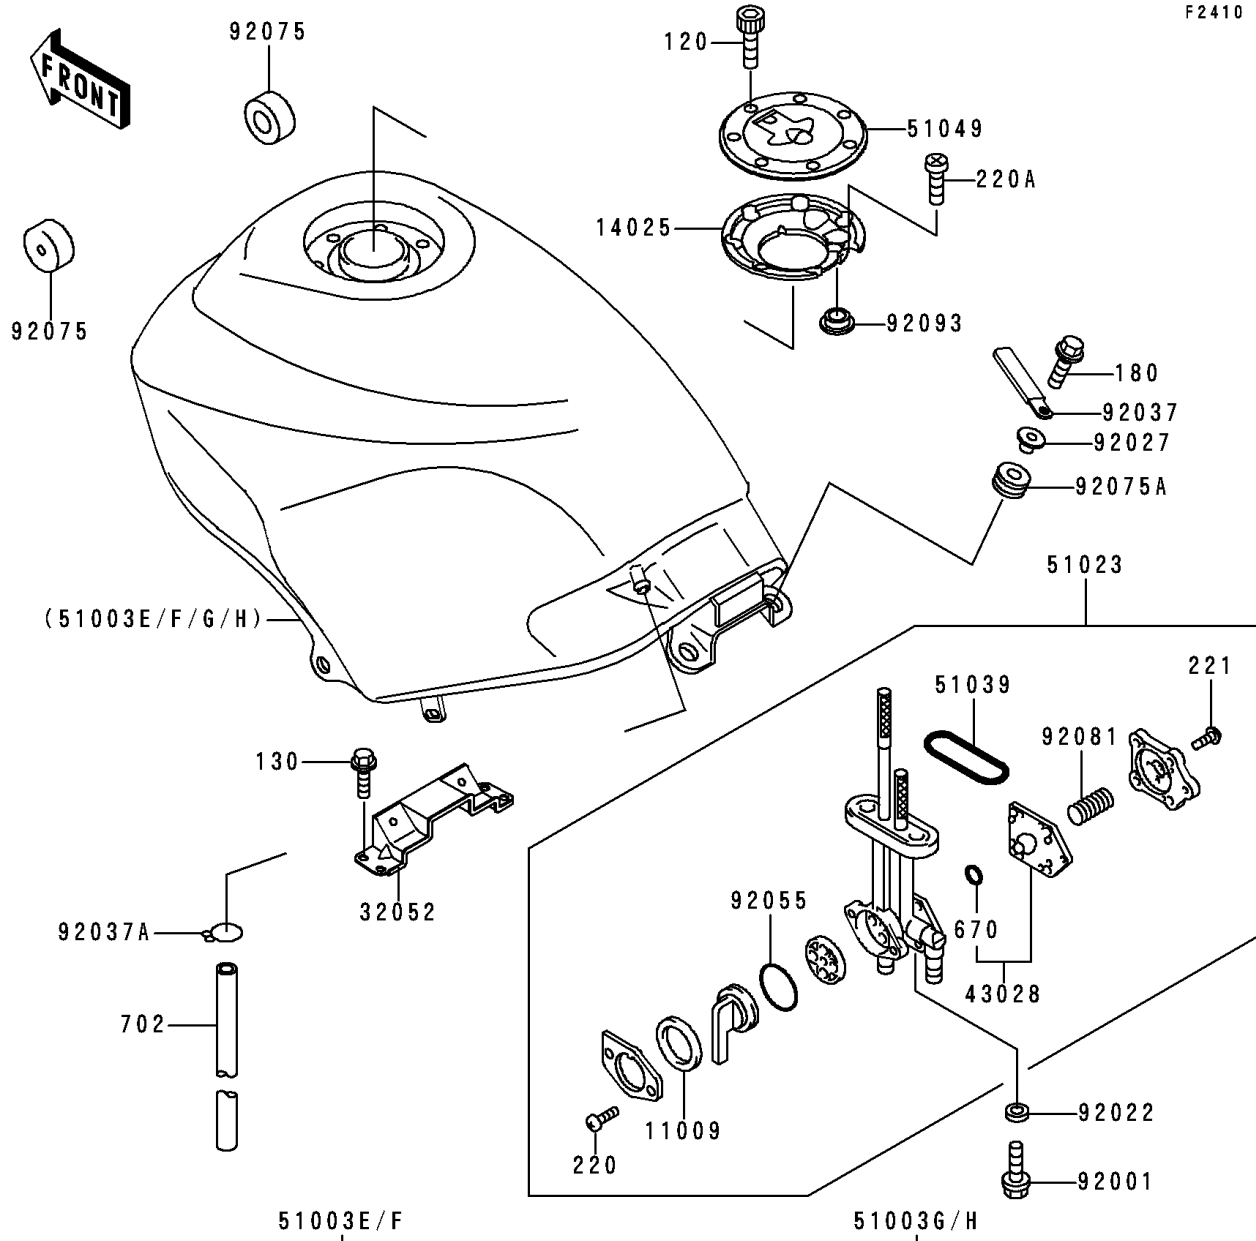

1993 Ninja® 250R PARTS DIAGRAM

Fuel Tank

F2410

1993 Ninja® 250R PARTS LIST

Fuel Tank

ITEM NAME	PART NUMBER	QUANTITY
GASKET,TAP VALVE (Ref # 11009)	11009-1188	1
COVER,TANK CAP (Ref # 14025)	14025-1913	1
BRACKET-TANK,RR (Ref # 32052)	32052-1254	1
DIAPHRAGM,TAP (Ref # 43028)	43028-1068	1
TAP-ASSY,FUEL (Ref # 51023)	51023-1139	1
BOLT-SOCKET (Ref # 120)	120S0512	7
BOLT-FLANGED,6X10 (Ref # 130)	130G0610	4
BOLT-UPSET-WS,6X25 (Ref # 180)	180D0625	2
SCREW-PAN-CROS (Ref # 220)	220C0308	2
SCREW-PAN-CROS (Ref # 220A)	220C0508	1
SCREW-CSK-CROS,4X14 (Ref # 221)	221B0414	5
O RING,4MM (Ref # 670)	670B1504	1
TUBE-RUBBER,7X10X1000 (Ref # 702)	702A071000	1
RING,TAP FLANGED (Ref # 51039)	51039-003	1
CAP-TANK,FUEL (Ref # 51049)	51049-1079	1
BOLT,6X20 (Ref # 92001)	92001-1091	2
WASHER,6.2X11X1.5 (Ref # 92022)	92022-183	2
COLLAR,L=13.1 (Ref # 92027)	92027-251	2
CLAMP,WIRING HARNESS (Ref # 92037)	92037-1069	1
CLAMP (Ref # 92037A)	92037-1712	1
RING-O,TAP LEVER (Ref # 92055)	92055-1085	1
DAMPER,FUEL TANK,FR (Ref # 92075)	92075-1115	2
DAMPER (Ref # 92075A)	92075-1690	2
SPRING,TAP DIAPHRAGM (Ref # 92081)	92081-1240	1
TANK-COMP-FUEL,EBONY (Ref # 51003G)	51003-5480-H8	1
TANK-COMP-FUEL,EBONY (Ref # 51003H)	51003-5481-H8	1
SEAL,FUEL TANK CAP (Ref # 92093)	92093-1030	1