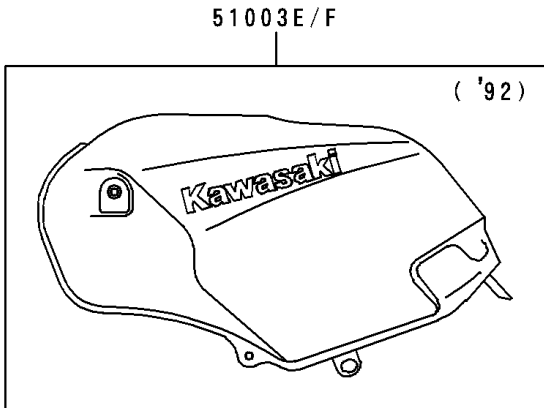

1993 Ninja® 250R PARTS DIAGRAM

Fuel Tank

F2410

1993 Ninja® 250R PARTS LIST

Fuel Tank

ITEM NAME	PART NUMBER	QUANTITY
GASKET,TAP VALVE (Ref # 11009)	11009-1188	1
COVER,TANK CAP (Ref # 14025)	14025-1913	1
BRACKET-TANK,RR (Ref # 32052)	32052-1254	1
DIAPHRAGM,TAP (Ref # 43028)	43028-1068	1
TAP-ASSY,FUEL (Ref # 51023)	51023-1139	1
BOLT-SOCKET (Ref # 120)	120S0512	7
BOLT-FLANGED,6X10 (Ref # 130)	130G0610	4
BOLT-UPSET-WS,6X25 (Ref # 180)	180D0625	2
SCREW-PAN-CROS (Ref # 220)	220C0308	2
SCREW-PAN-CROS (Ref # 220A)	220C0508	1
SCREW-CSK-CROS,4X14 (Ref # 221)	221B0414	5
O RING,4MM (Ref # 670)	670B1504	1
TUBE-RUBBER,7X10X1000 (Ref # 702)	702A071000	1
RING,TAP FLANGED (Ref # 51039)	51039-003	1
CAP-TANK,FUEL (Ref # 51049)	51049-1079	1
BOLT,6X20 (Ref # 92001)	92001-1091	2
WASHER,6.2X11X1.5 (Ref # 92022)	92022-183	2
COLLAR,L=13.1 (Ref # 92027)	92027-251	2
CLAMP,WIRING HARNESS (Ref # 92037)	92037-1069	1
CLAMP (Ref # 92037A)	92037-1712	1
RING-O,TAP LEVER (Ref # 92055)	92055-1085	1
DAMPER,FUEL TANK,FR (Ref # 92075)	92075-1115	2
DAMPER (Ref # 92075A)	92075-1690	2
SPRING,TAP DIAPHRAGM (Ref # 92081)	92081-1240	1
TANK-COMP-FUEL,EBONY (Ref # 51003G)	51003-5480-H8	1
TANK-COMP-FUEL,EBONY (Ref # 51003H)	51003-5481-H8	1
SEAL,FUEL TANK CAP (Ref # 92093)	92093-1030	1