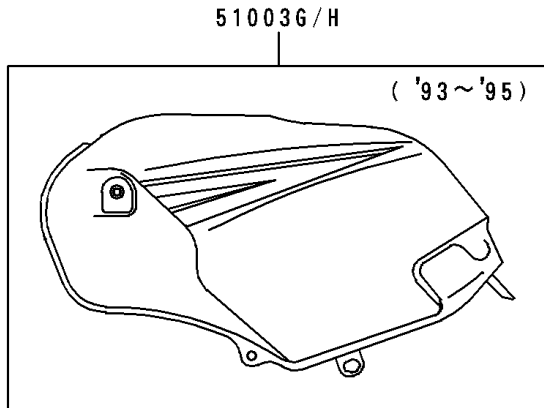

1993 Ninja® 250R PARTS DIAGRAM

Fuel Tank

F2410

1993 Ninja® 250R PARTS LIST

Fuel Tank

ITEM NAME	PART NUMBER	QUANTITY
GASKET,TAP VALVE (Ref # 11009)	11009-1188	1
COVER,TANK CAP (Ref # 14025)	14025-1913	1
BRACKET-TANK,RR (Ref # 32052)	32052-1254	1
DIAPHRAGM,TAP (Ref # 43028)	43028-1068	1
TAP-ASSY,FUEL (Ref # 51023)	51023-1139	1
BOLT-SOCKET (Ref # 120)	120S0512	7
BOLT-FLANGED,6X10 (Ref # 130)	130G0610	4
BOLT-UPSET-WS,6X25 (Ref # 180)	180D0625	2
SCREW-PAN-CROS (Ref # 220)	220C0308	2
SCREW-PAN-CROS (Ref # 220A)	220C0508	1
SCREW-CSK-CROS,4X14 (Ref # 221)	221B0414	5
O RING,4MM (Ref # 670)	670B1504	1
TUBE-RUBBER,7X10X1000 (Ref # 702)	702A071000	1
RING,TAP FLANGED (Ref # 51039)	51039-003	1
CAP-TANK,FUEL (Ref # 51049)	51049-1079	1
BOLT,6X20 (Ref # 92001)	92001-1091	2
WASHER,6.2X11X1.5 (Ref # 92022)	92022-183	2
COLLAR,L=13.1 (Ref # 92027)	92027-251	2
CLAMP,WIRING HARNESS (Ref # 92037)	92037-1069	1
CLAMP (Ref # 92037A)	92037-1712	1
RING-O,TAP LEVER (Ref # 92055)	92055-1085	1
DAMPER,FUEL TANK,FR (Ref # 92075)	92075-1115	2
DAMPER (Ref # 92075A)	92075-1690	2
SPRING,TAP DIAPHRAGM (Ref # 92081)	92081-1240	1
TANK-COMP-FUEL,EBONY (Ref # 51003G)	51003-5480-H8	1
TANK-COMP-FUEL,EBONY (Ref # 51003H)	51003-5481-H8	1
SEAL,FUEL TANK CAP (Ref # 92093)	92093-1030	1