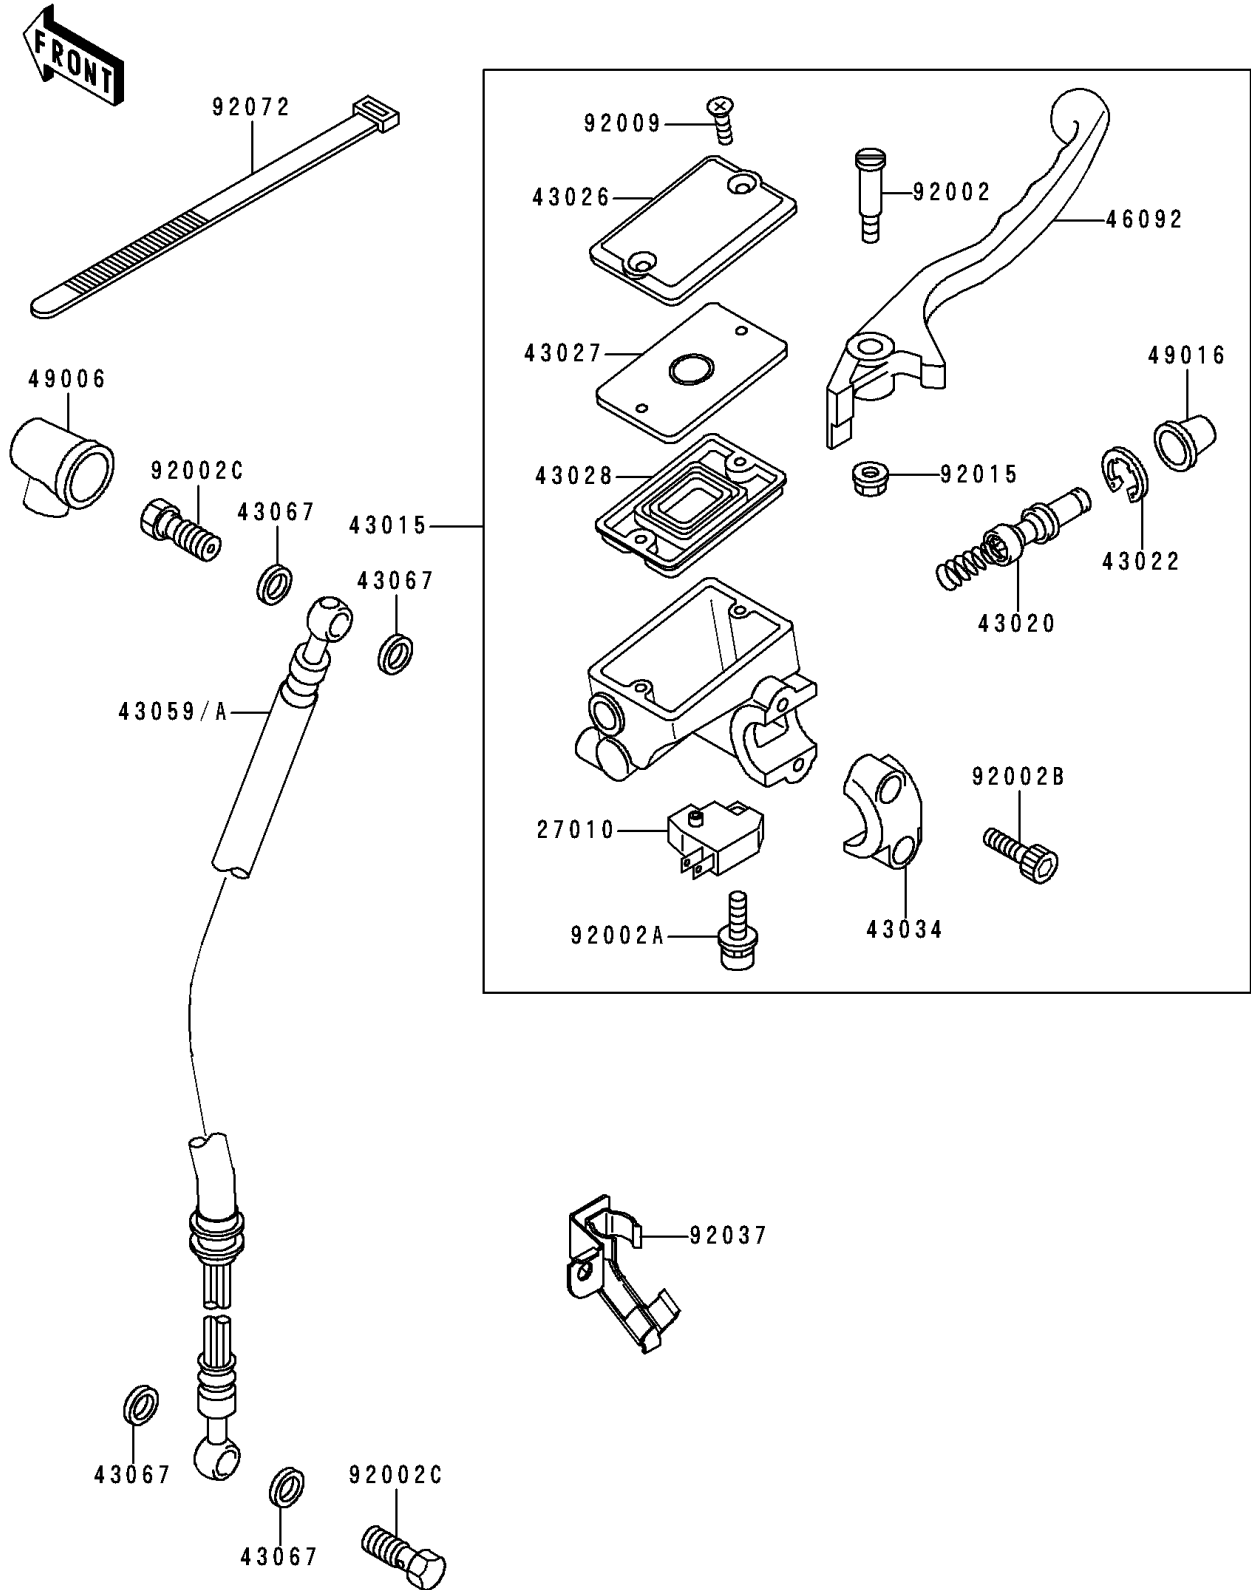

1992 Ninja® 250R PARTS DIAGRAM

Front Master Cylinder

F2291

1992 Ninja® 250R PARTS LIST

Front Master Cylinder

ITEM NAME	PART NUMBER	QUANTITY
SWITCH,BRAKE (Ref # 27010)	27010-1170	1
CYLINDER-ASSY-MASTER,FR (Ref # 43015)	43015-1494	1
PISTON-COMP-BRAKE (Ref # 43020)	43020-1031	1
STOPPER-BRAKE,PISTON (Ref # 43022)	43022-1010	1
CAP-BRAKE (Ref # 43026)	43026-1076	1
PLATE-DIAPHRAGM (Ref # 43027)	43027-1055	1
DIAPHRAGM,MASTER CYLINDER (Ref # 43028)	43028-1058	1
HOLDER-BRAKE,MASTER CYLINDER (Ref # 43034)	43034-1053	1
HOSE-BRAKE,FR (Ref # 43059)	43059-1636	1
WASHER,10.5X15X1.5 (Ref # 43067)	43067-001	4
LEVER-GRIP,FRONT BRAKE (Ref # 46092)	46092-1117	1
BOOT,DUST (Ref # 49006)	49006-1040	1
COVER-SEAL,MASTER CYLINDER (Ref # 49016)	49016-1044	1
BOLT,LEVER SET (Ref # 92002)	92002-1322	1
BOLT,SCREW,4X12 (Ref # 92002A)	92002-1323	1
BOLT,SOCKET,6X20 (Ref # 92002B)	92002-1324	2
BOLT,OIL,L=23 (Ref # 92002C)	92002-1888	2
SCREW,4MM (Ref # 92009)	92009-1458	2
NUT,FLANGED,6MM (Ref # 92015)	92015-1233	1
CLAMP,HOSE (Ref # 92037)	92037-1852	1
BAND,L=365 (Ref # 92072)	92072-1197	1