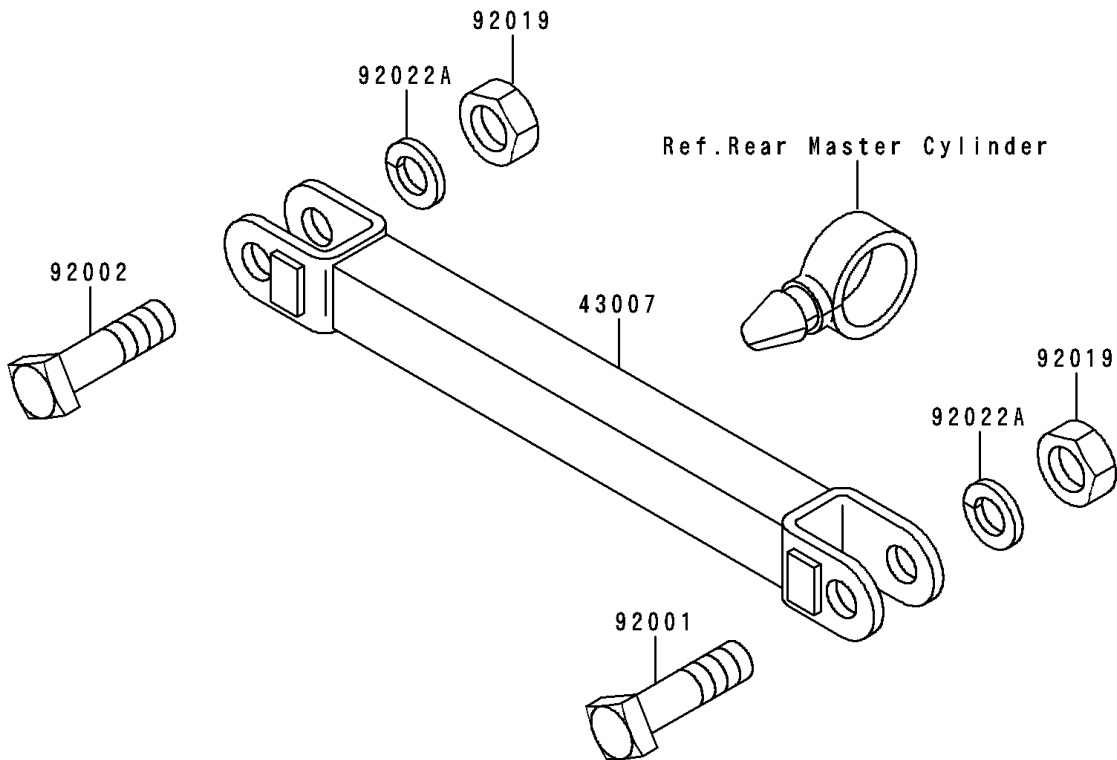

1993 Ninja® 250R PARTS DIAGRAM

Brake Pedal/Torque Link

F2260

1993 Ninja® 250R PARTS LIST

Brake Pedal/Torque Link

ITEM NAME	PART NUMBER	QUANTITY
BOLT-UPSET-WS (Ref # 180)	180D0616	1
LEVER-BRAKE,PEDAL (Ref # 43001)	43001-1226	1
ROD-TORQUE (Ref # 43007)	43007-1134	1
BOLT,10X37 (Ref # 92001)	92001-1307	1
BOLT,10X32 (Ref # 92002)	92002-1708	1
NUT,LOCK,10MM (Ref # 92019)	92019-021	2
WASHER,7X28X1.6 (Ref # 92022)	92022-1282	1
WASHER,SPRING,10MM (Ref # 92022A)	92022-1540	2
WASHER,15.3X24X1 (Ref # 92022B)	92022-326	1
SPRING,BRAKE PEDAL (Ref # 92081)	92081-1833	1