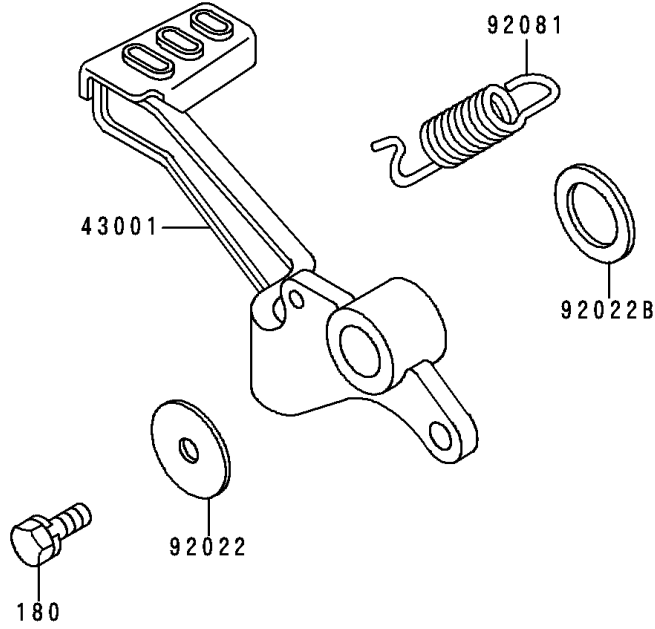

1993 Ninja® 250R PARTS DIAGRAM

Brake Pedal/Torque Link

F2260

1993 Ninja® 250R PARTS LIST

Brake Pedal/Torque Link

ITEM NAME	PART NUMBER	QUANTITY
BOLT-UPSET-WS (Ref # 180)	180D0616	1
LEVER-BRAKE,PEDAL (Ref # 43001)	43001-1226	1
ROD-TORQUE (Ref # 43007)	43007-1134	1
BOLT,10X37 (Ref # 92001)	92001-1307	1
BOLT,10X32 (Ref # 92002)	92002-1708	1
NUT,LOCK,10MM (Ref # 92019)	92019-021	2
WASHER,7X28X1.6 (Ref # 92022)	92022-1282	1
WASHER,SPRING,10MM (Ref # 92022A)	92022-1540	2
WASHER,15.3X24X1 (Ref # 92022B)	92022-326	1
SPRING,BRAKE PEDAL (Ref # 92081)	92081-1833	1