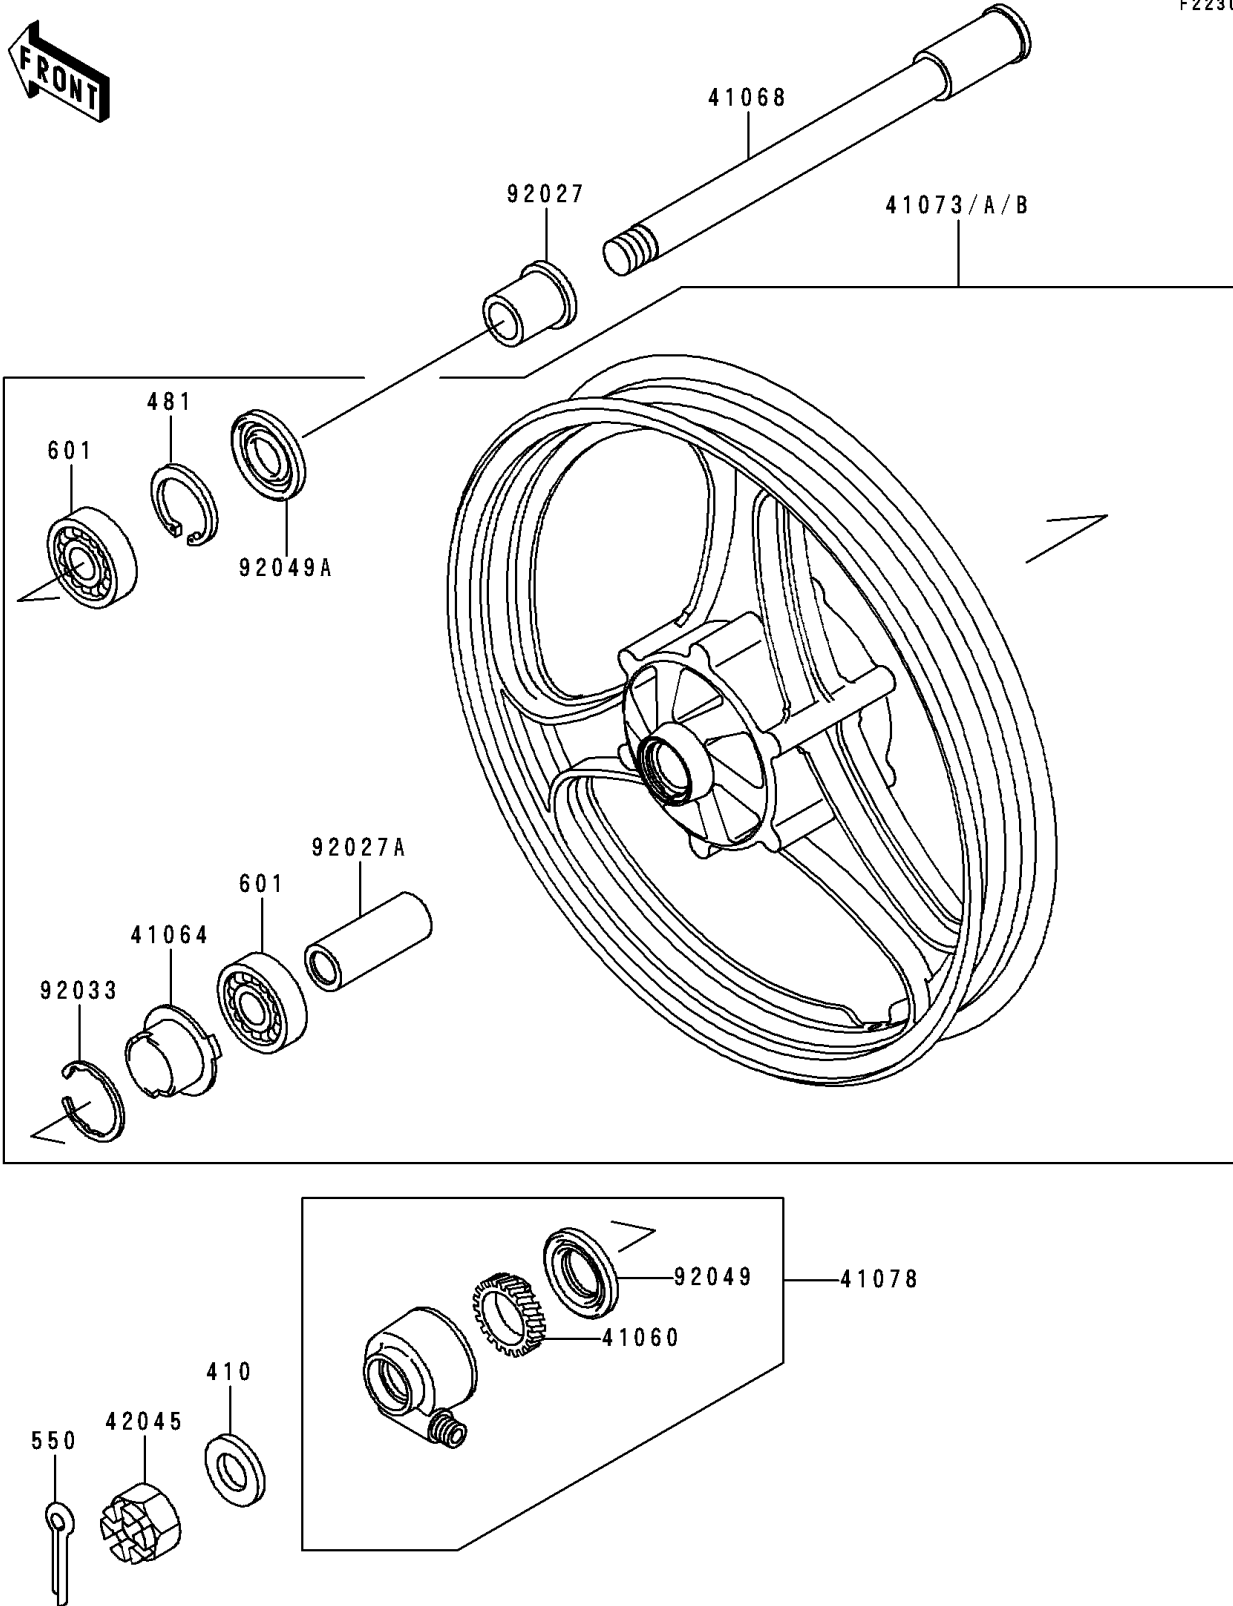

1993 Ninja® 250R PARTS DIAGRAM

Front Wheel

F2230

1993 Ninja® 250R PARTS LIST

Front Wheel

ITEM NAME	PART NUMBER	QUANTITY
WASHER-PLAIN-SMALL,14MM (Ref # 410)	410B1400	1
CIRCLIP-TYPE-C,35MM (Ref # 481)	481J3500	1
PIN-COTTER,3.0X25 (Ref # 550)	550D3025	1
BEARING-BALL,#6202UG (Ref # 601)	601B6202UG	2
GEAR-METER SCREW,23T (Ref # 41060)	41060-1107	1
RECEIVER-SPEEDOMETER (Ref # 41064)	41064-1006	1
AXLE,FR (Ref # 41068)	41068-1220	1
WHEEL-ASSY,FR,P.C.GRAY (Ref # 41073)	41073-1365-DH	1
CASE-ASSY-METER GEAR (Ref # 41078)	41078-1055	1
NUT,CASTLE,14MM (Ref # 42045)	42045-020	1
COLLAR,L=36.5 (Ref # 92027)	92027-1979	1
COLLAR,15.2X22X60 (Ref # 92027A)	92027-1980	1
RING-SNAP,42MM (Ref # 92033)	92033-1041	1
SEAL-OIL,BJN30427-C3 (Ref # 92049)	92049-1057	1
SEAL-OIL (Ref # 92049A)	92049-1348	1