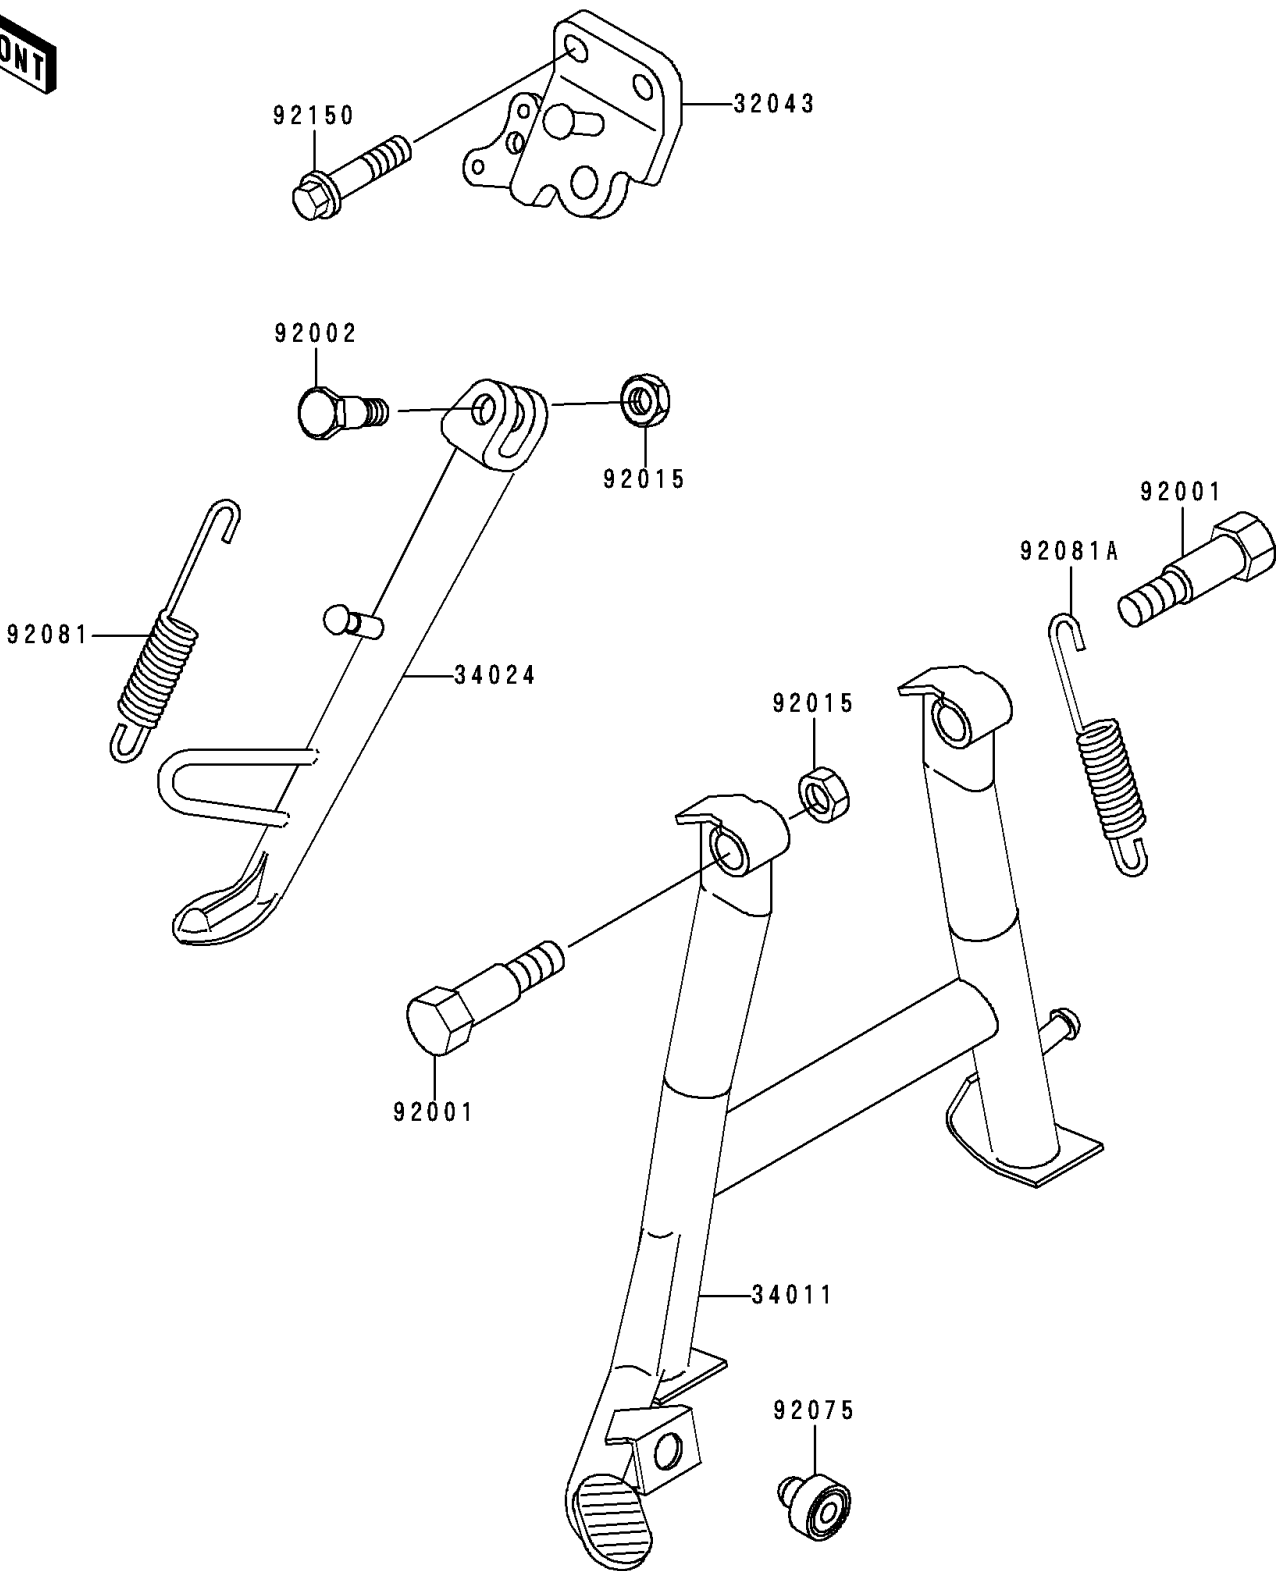

# 1993 Ninja® 250R PARTS DIAGRAM

Stand(s)

F2190

# 1993 Ninja® 250R PARTS LIST

Stand(s)

ITEM NAME	PART NUMBER	QUANTITY
BRACKET-STAND,SIDE (Ref # 32043)	32043-1317	1
STAND-CENTER (Ref # 34011)	34011-1128	1
STAND-SIDE (Ref # 34024)	34024-1230	1
BOLT,CENTER STAND (Ref # 92001)	92001-1214	2
BOLT,SIDE STAND (Ref # 92002)	92002-1813	1
NUT,LOCK,10MM,BLACK (Ref # 92015)	92015-1188	3
DAMPER (Ref # 92075)	92075-015	1
SPRING,SIDE STAND (Ref # 92081)	92081-1727	1
SPRING,CENTER STAND (Ref # 92081A)	92081-1834	1
BOLT,FLANGED,10X25 (Ref # 92150)	92150-1065	2