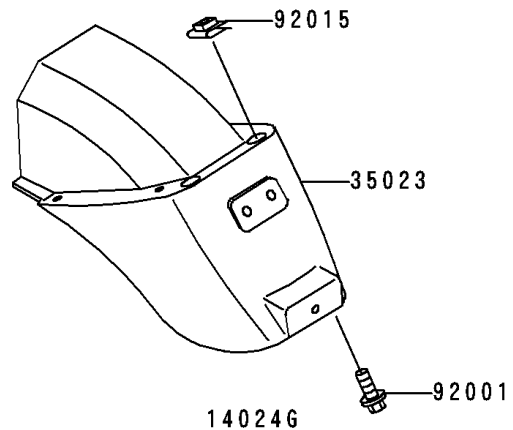

1993 Ninja® 250R PARTS DIAGRAM

Fenders

F2170

14024F

14024G

('92)

('93~'95)

1993 Ninja® 250R PARTS LIST

Fenders

ITEM NAME	PART NUMBER	QUANTITY
BOLT-FLANGED (Ref # 130)	130D0625	2
BOLT-FLANGED,6X16 (Ref # 130A)	130G0616	2
BRACKET,TAIL LAMP (Ref # 11045)	11045-1639	1
COVER,TAIL,EBONY (Ref # 14024G)	14024-5216-H8	1
FENDER-ASSY-FRONT,EBONY (Ref # 35001)	35001-1130-H8	1
FENDER-REAR,RR,BLACK (Ref # 35023)	35023-1220-6Z	1
FENDER-REAR,FR (Ref # 35023A)	35023-1224	1
BOLT,6X20 (Ref # 92001)	92001-1773	4
BOLT,6X25 (Ref # 92002)	92002-1135	2
BOLT,FLANGED,8X16 (Ref # 92002A)	92002-1200	4
BOLT,6X14 (Ref # 92002B)	92002-1351	4
NUT,CLAMP,6MM (Ref # 92015)	92015-1678	4
CLAMP,CABLE (Ref # 92037)	92037-1459	1
CLAMP,HOSE (Ref # 92037A)	92037-1827	1
DAMPER (Ref # 92075)	92075-1867	2