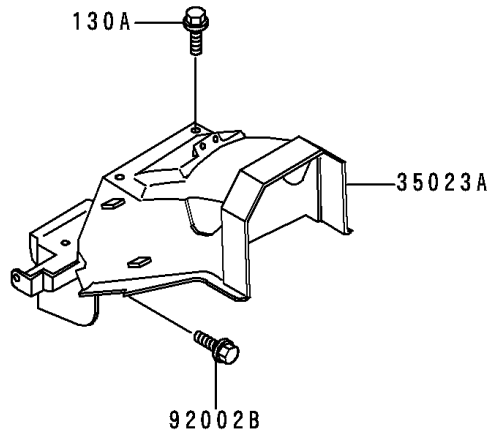

1993 Ninja® 250R PARTS DIAGRAM

Fenders

F2170

14024F

14024G

('92)

('93~'95)

1993 Ninja® 250R PARTS LIST

Fenders

ITEM NAME	PART NUMBER	QUANTITY
BOLT-FLANGED (Ref # 130)	130D0625	2
BOLT-FLANGED,6X16 (Ref # 130A)	130G0616	2
BRACKET,TAIL LAMP (Ref # 11045)	11045-1639	1
COVER,TAIL,EBONY (Ref # 14024G)	14024-5216-H8	1
FENDER-ASSY-FRONT,EBONY (Ref # 35001)	35001-1130-H8	1
FENDER-REAR,RR,BLACK (Ref # 35023)	35023-1220-6Z	1
FENDER-REAR,FR (Ref # 35023A)	35023-1224	1
BOLT,6X20 (Ref # 92001)	92001-1773	4
BOLT,6X25 (Ref # 92002)	92002-1135	2
BOLT,FLANGED,8X16 (Ref # 92002A)	92002-1200	4
BOLT,6X14 (Ref # 92002B)	92002-1351	4
NUT,CLAMP,6MM (Ref # 92015)	92015-1678	4
CLAMP,CABLE (Ref # 92037)	92037-1459	1
CLAMP,HOSE (Ref # 92037A)	92037-1827	1
DAMPER (Ref # 92075)	92075-1867	2