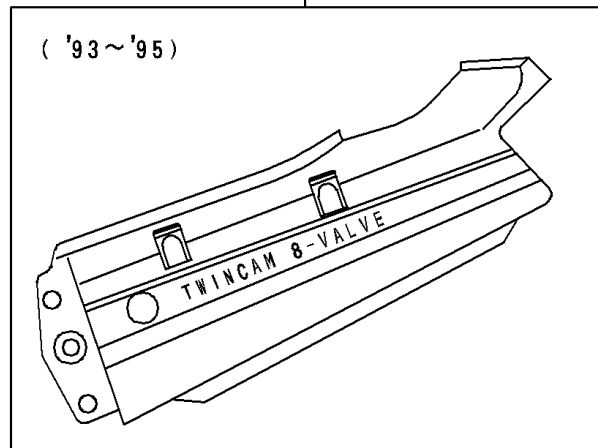

1993 Ninja® 250R PARTS DIAGRAM

Fenders

F2170

14024F

14024G

('92)

('93~'95)

1993 Ninja® 250R PARTS LIST

Fenders

ITEM NAME	PART NUMBER	QUANTITY
BOLT-FLANGED (Ref # 130)	130D0625	2
BOLT-FLANGED,6X16 (Ref # 130A)	130G0616	2
BRACKET,TAIL LAMP (Ref # 11045)	11045-1639	1
COVER,TAIL,EBONY (Ref # 14024G)	14024-5216-H8	1
FENDER-ASSY-FRONT,EBONY (Ref # 35001)	35001-1130-H8	1
FENDER-REAR,RR,BLACK (Ref # 35023)	35023-1220-6Z	1
FENDER-REAR,FR (Ref # 35023A)	35023-1224	1
BOLT,6X20 (Ref # 92001)	92001-1773	4
BOLT,6X25 (Ref # 92002)	92002-1135	2
BOLT,FLANGED,8X16 (Ref # 92002A)	92002-1200	4
BOLT,6X14 (Ref # 92002B)	92002-1351	4
NUT,CLAMP,6MM (Ref # 92015)	92015-1678	4
CLAMP,CABLE (Ref # 92037)	92037-1459	1
CLAMP,HOSE (Ref # 92037A)	92037-1827	1
DAMPER (Ref # 92075)	92075-1867	2