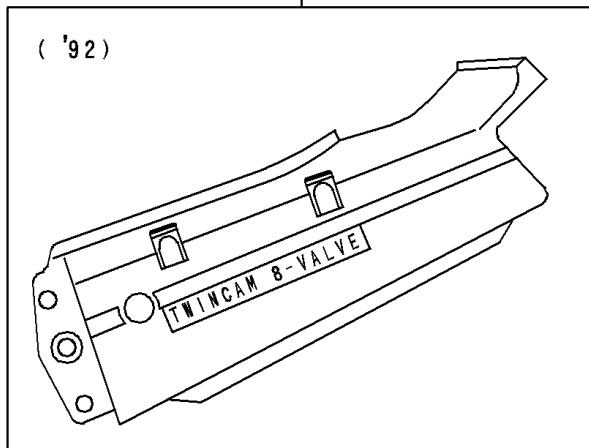

1993 Ninja® 250R PARTS DIAGRAM

Fenders

F2170

14024F

14024G

('92)

('93~'95)

1993 Ninja® 250R PARTS LIST

Fenders

ITEM NAME	PART NUMBER	QUANTITY
BOLT-FLANGED (Ref # 130)	130D0625	2
BOLT-FLANGED,6X16 (Ref # 130A)	130G0616	2
BRACKET,TAIL LAMP (Ref # 11045)	11045-1639	1
COVER,TAIL,EBONY (Ref # 14024G)	14024-5216-H8	1
FENDER-ASSY-FRONT,EBONY (Ref # 35001)	35001-1130-H8	1
FENDER-REAR,RR,BLACK (Ref # 35023)	35023-1220-6Z	1
FENDER-REAR,FR (Ref # 35023A)	35023-1224	1
BOLT,6X20 (Ref # 92001)	92001-1773	4
BOLT,6X25 (Ref # 92002)	92002-1135	2
BOLT,FLANGED,8X16 (Ref # 92002A)	92002-1200	4
BOLT,6X14 (Ref # 92002B)	92002-1351	4
NUT,CLAMP,6MM (Ref # 92015)	92015-1678	4
CLAMP,CABLE (Ref # 92037)	92037-1459	1
CLAMP,HOSE (Ref # 92037A)	92037-1827	1
DAMPER (Ref # 92075)	92075-1867	2