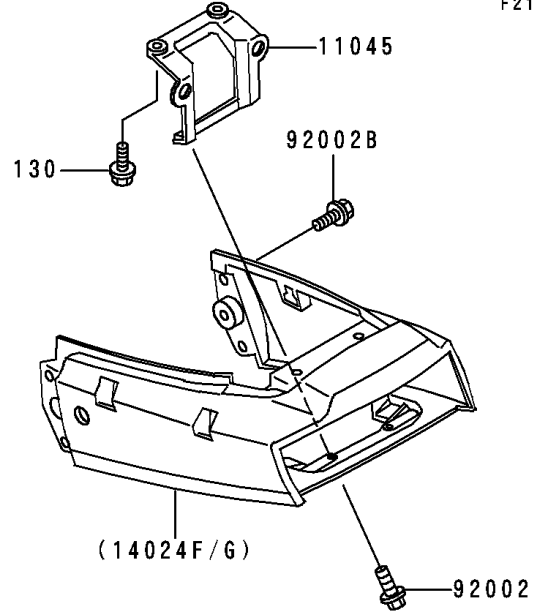

1993 Ninja® 250R PARTS DIAGRAM

Fenders

F2170

14024F

14024G

('92)

('93~'95)

1993 Ninja® 250R PARTS LIST

Fenders

ITEM NAME	PART NUMBER	QUANTITY
BOLT-FLANGED (Ref # 130)	130D0625	2
BOLT-FLANGED,6X16 (Ref # 130A)	130G0616	2
BRACKET,TAIL LAMP (Ref # 11045)	11045-1639	1
COVER,TAIL,EBONY (Ref # 14024G)	14024-5216-H8	1
FENDER-ASSY-FRONT,EBONY (Ref # 35001)	35001-1130-H8	1
FENDER-REAR,RR,BLACK (Ref # 35023)	35023-1220-6Z	1
FENDER-REAR,FR (Ref # 35023A)	35023-1224	1
BOLT,6X20 (Ref # 92001)	92001-1773	4
BOLT,6X25 (Ref # 92002)	92002-1135	2
BOLT,FLANGED,8X16 (Ref # 92002A)	92002-1200	4
BOLT,6X14 (Ref # 92002B)	92002-1351	4
NUT,CLAMP,6MM (Ref # 92015)	92015-1678	4
CLAMP,CABLE (Ref # 92037)	92037-1459	1
CLAMP,HOSE (Ref # 92037A)	92037-1827	1
DAMPER (Ref # 92075)	92075-1867	2