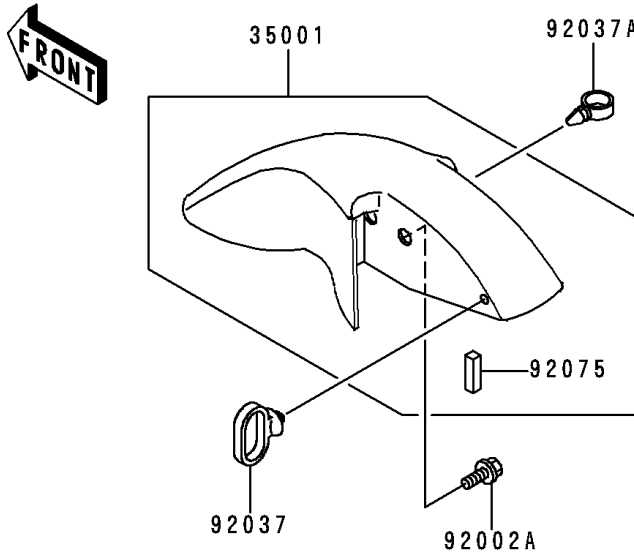

1993 Ninja® 250R PARTS DIAGRAM

Fenders

F2170

14024F

14024G

('92)

('93~'95)

1993 Ninja® 250R PARTS LIST

Fenders

ITEM NAME	PART NUMBER	QUANTITY
BOLT-FLANGED (Ref # 130)	130D0625	2
BOLT-FLANGED,6X16 (Ref # 130A)	130G0616	2
BRACKET,TAIL LAMP (Ref # 11045)	11045-1639	1
COVER,TAIL,EBONY (Ref # 14024G)	14024-5216-H8	1
FENDER-ASSY-FRONT,EBONY (Ref # 35001)	35001-1130-H8	1
FENDER-REAR,RR,BLACK (Ref # 35023)	35023-1220-6Z	1
FENDER-REAR,FR (Ref # 35023A)	35023-1224	1
BOLT,6X20 (Ref # 92001)	92001-1773	4
BOLT,6X25 (Ref # 92002)	92002-1135	2
BOLT,FLANGED,8X16 (Ref # 92002A)	92002-1200	4
BOLT,6X14 (Ref # 92002B)	92002-1351	4
NUT,CLAMP,6MM (Ref # 92015)	92015-1678	4
CLAMP,CABLE (Ref # 92037)	92037-1459	1
CLAMP,HOSE (Ref # 92037A)	92037-1827	1
DAMPER (Ref # 92075)	92075-1867	2