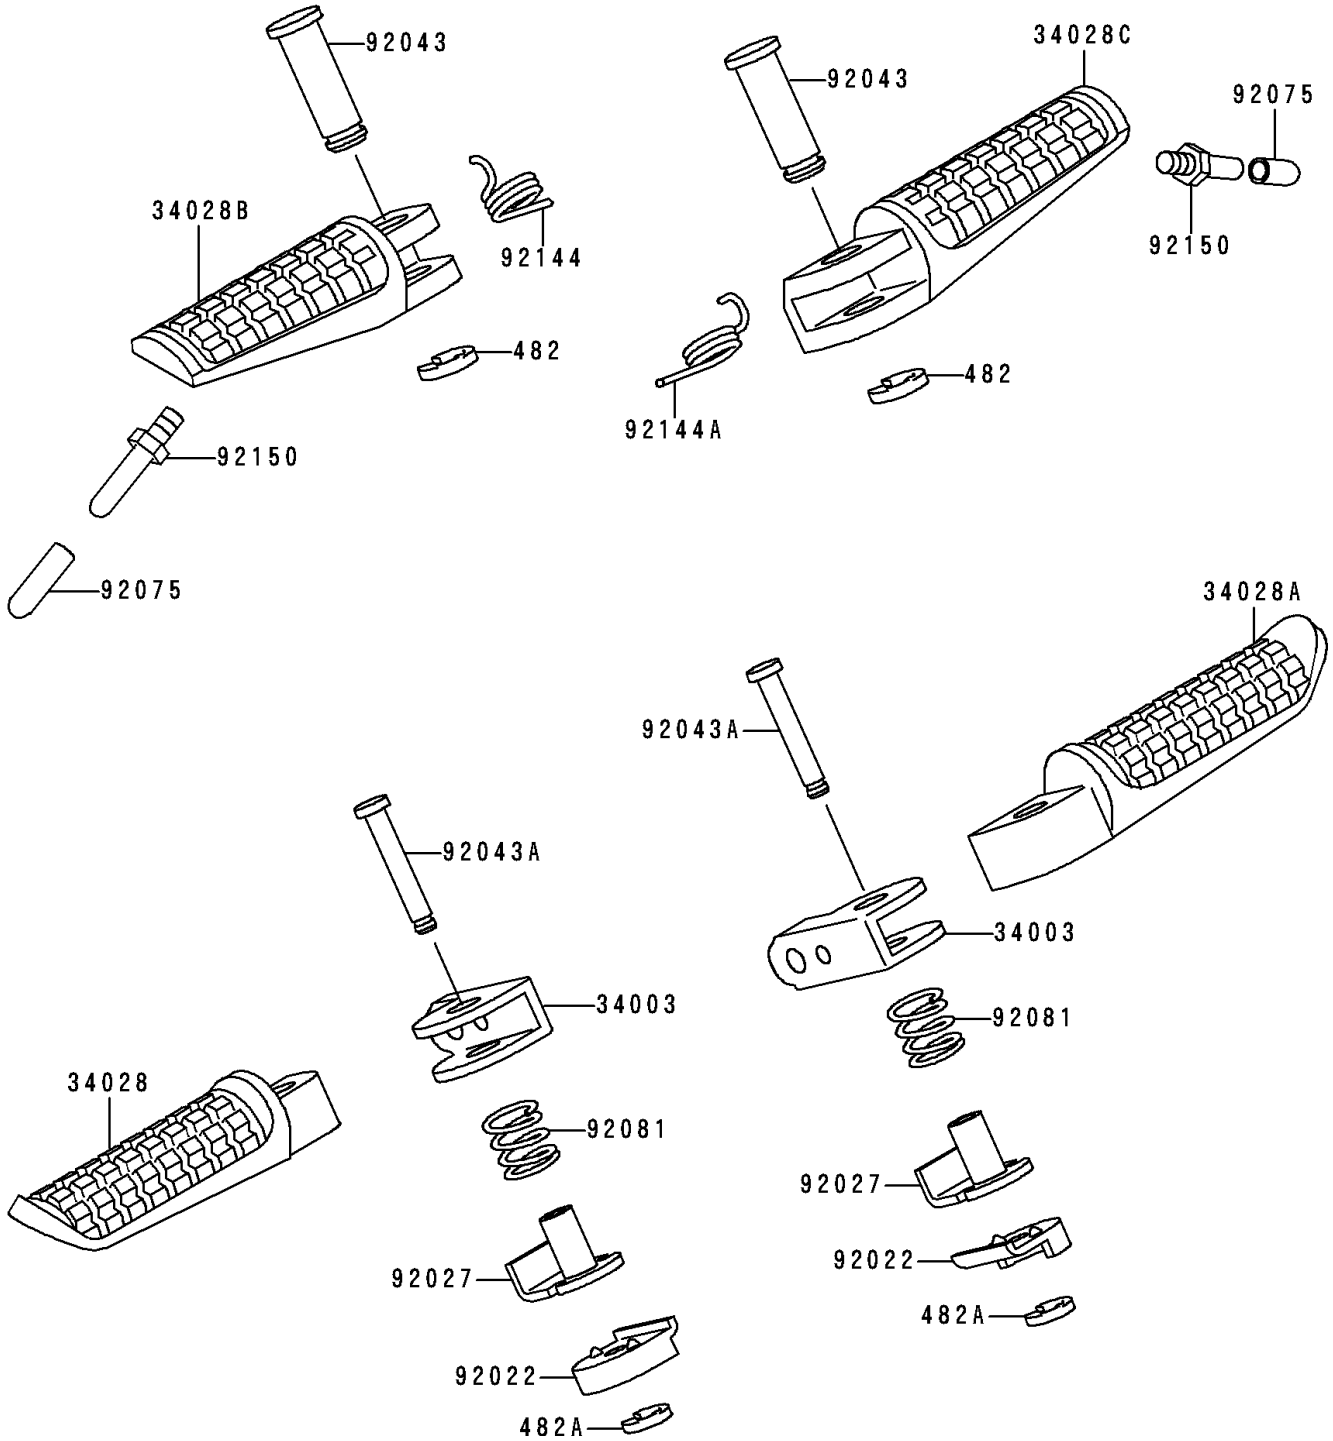

1992 Ninja® 250R PARTS DIAGRAM

Footrests

F2160

1992 Ninja® 250R PARTS LIST

Footrests

ITEM NAME	PART NUMBER	QUANTITY
CIRCLIP-TYPE-E,10MM (Ref # 482)	482L0100	2
CIRCLIP-TYPE-E,5MM (Ref # 482A)	482L5000	2
HOLDER-STEP,RR (Ref # 34003)	34003-1297	2
STEP,RR,LH (Ref # 34028)	34028-1191	1
STEP,RR,RH (Ref # 34028A)	34028-1192	1
STEP,FR,LH (Ref # 34028B)	34028-1334	1
STEP,FR,RH (Ref # 34028C)	34028-1335	1
WASHER,STOPPER (Ref # 92022)	92022-1661	2
COLLAR,STEP (Ref # 92027)	92027-1732	2
PIN,12X42.5 (Ref # 92043)	92043-1145	2
PIN,6X35.5 (Ref # 92043A)	92043-1294	2
DAMPER (Ref # 92075)	92075-1980	2
SPRING,STEP,RR (Ref # 92081)	92081-1612	2
SPRING,STEP RETURN,LH (Ref # 92144)	92144-1567	1
SPRING,STEP RETURN (Ref # 92144A)	92144-1568	1
BOLT (Ref # 92150)	92150-1002	2