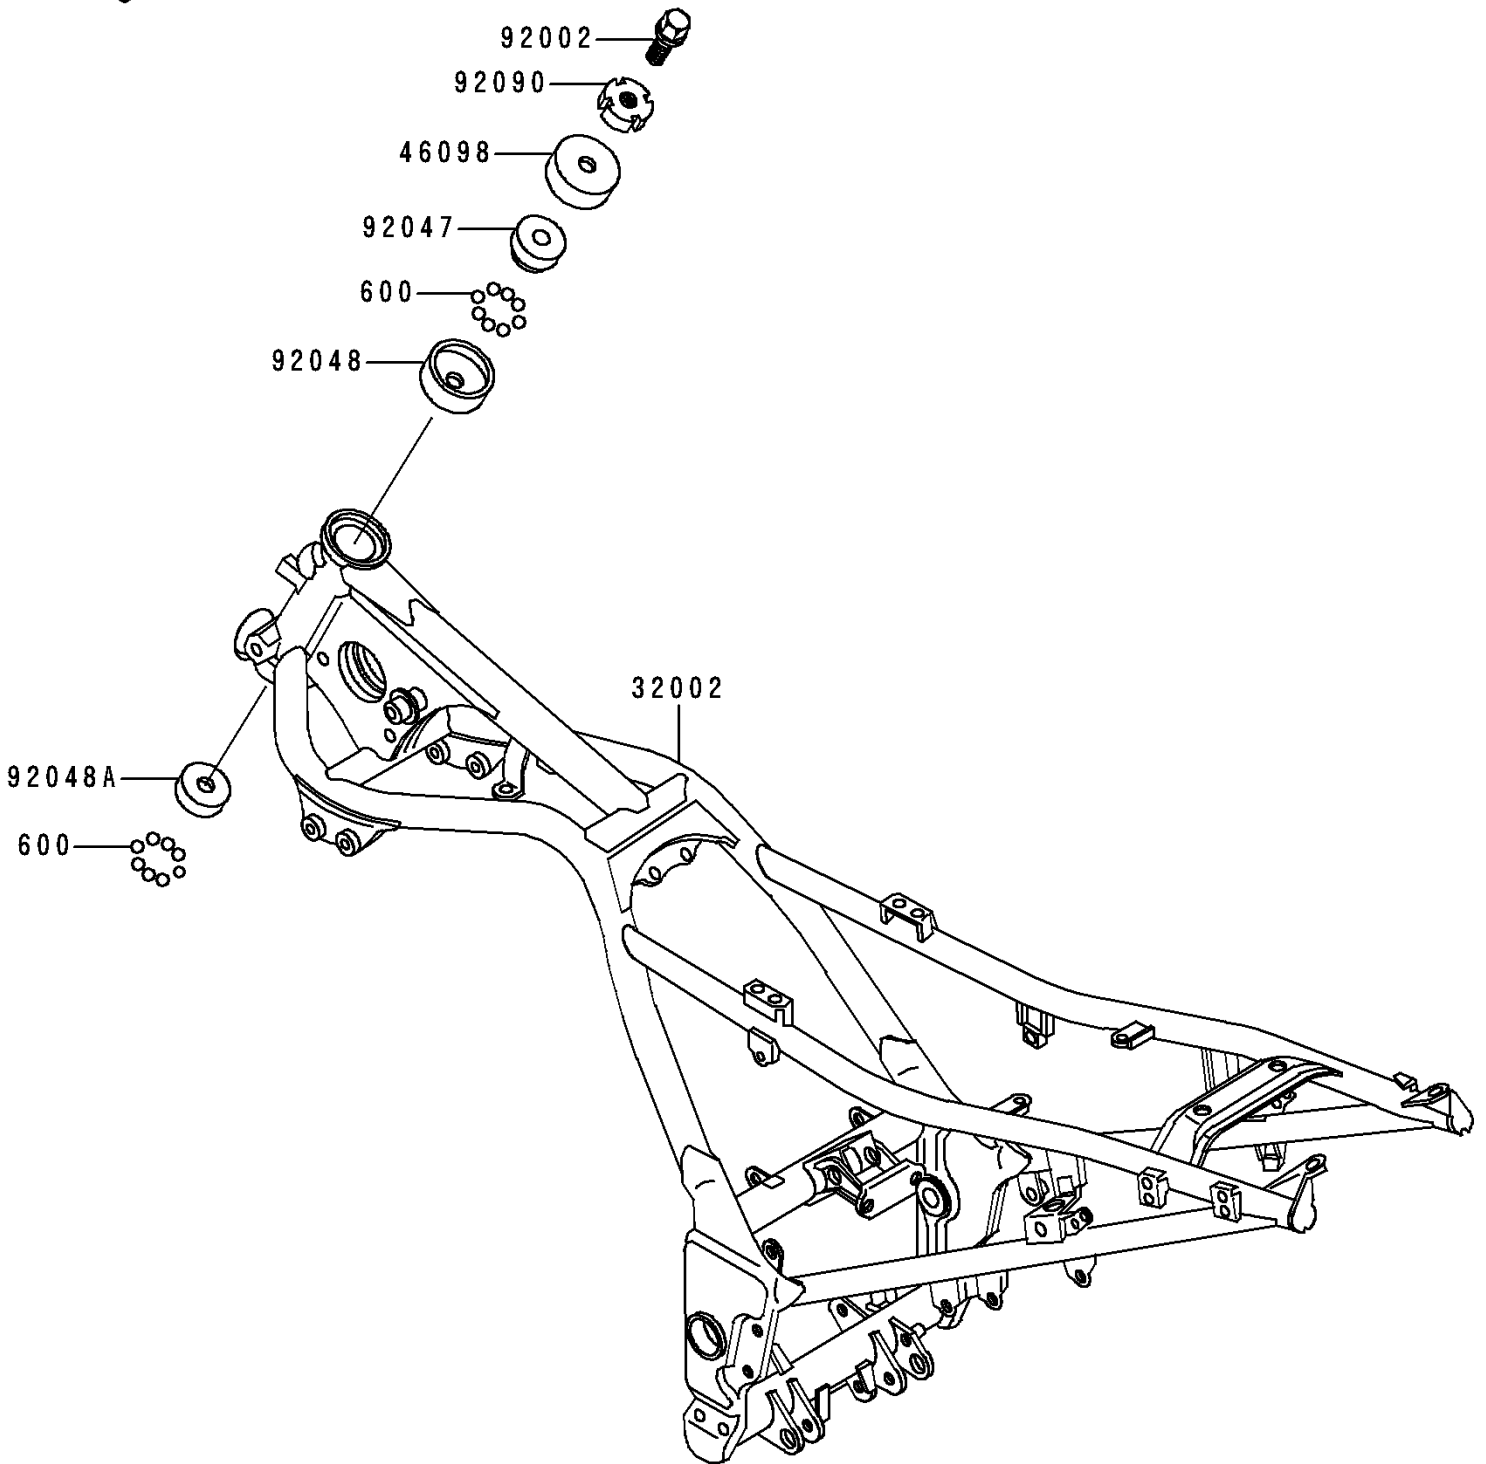

1992 Ninja[®] 250R PARTS DIAGRAM

Frame

F 2120

1992 Ninja® 250R PARTS LIST

Frame

ITEM NAME	PART NUMBER	QUANTITY
BALL-STEEL,1/4" (Ref # 600)	600A0800	39
FRAME-COMP (Ref # 32002)	32002-1944	1
CAP,STEERING STEM (Ref # 46098)	46098-016	1
BOLT,FLANGED,16X22 (Ref # 92002)	92002-1950	1
RACE,STEERING STEM BEARING (Ref # 92047)	92047-011	1
RACE,STEERING STEM BEARING (Ref # 92048)	92048-006	1
RACE,STEERING STEM BEARING (Ref # 92048A)	92048-008	1
NUT,30MM (Ref # 92090)	92090-007	1