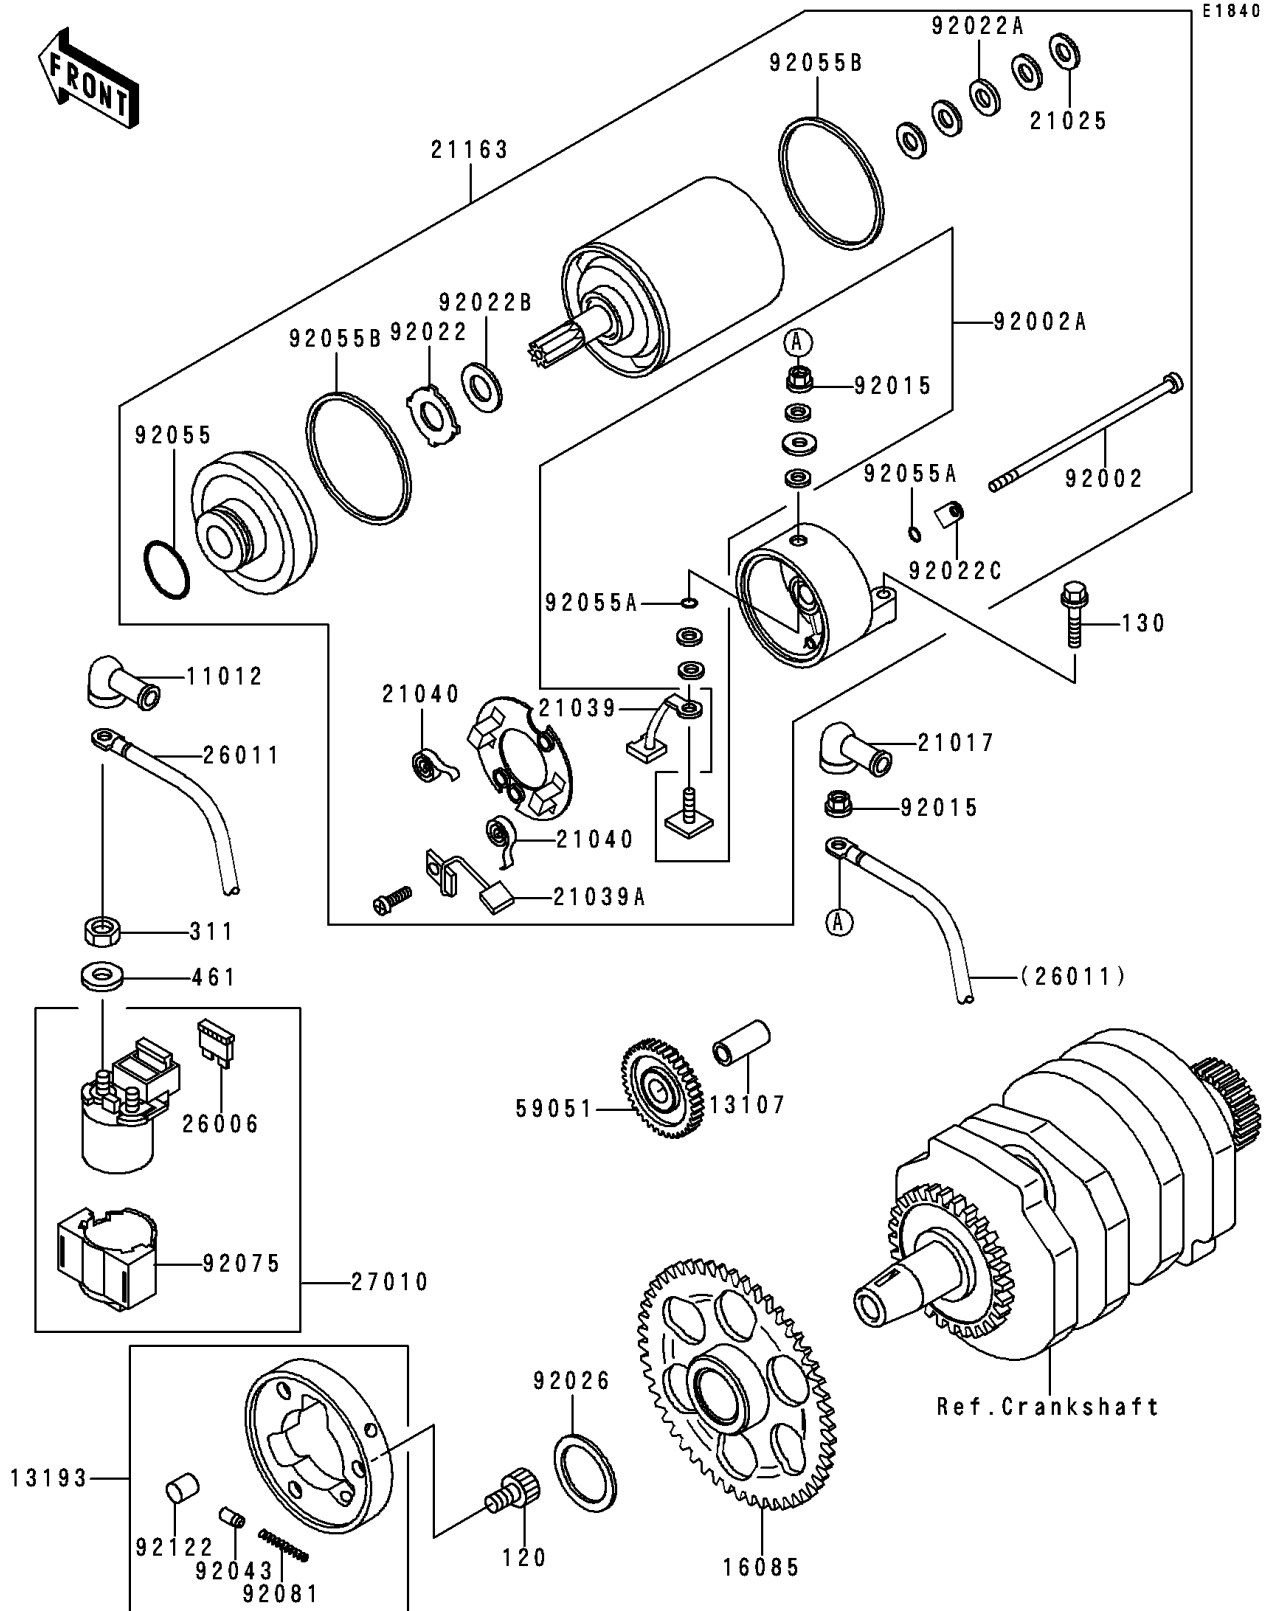

# 1993 Ninja® 250R PARTS DIAGRAM

## Starter Motor

## Starter Motor

ITEM NAME	PART NUMBER	QUANTITY
BOLT-SOCKET,8X14 (Ref # 120)	120P0814	3
BOLT-FLANGED (Ref # 130)	130J0620	2
NUT-HEX,6MM (Ref # 311)	311B0600	2
WASHER-SPRING,6MM (Ref # 461)	461F0600	2
CAP,TERMINAL (Ref # 11012)	11012-1354	1
SHAFT,7.8X12X26.5 (Ref # 13107)	13107-1176	1
CLUTCH-ASSY-ONEWAY (Ref # 13193)	13193-1002	1
GEAR,ONEWAY CLUTCH,65T (Ref # 16085)	16085-1166	1
GROMMET,STARTER TERMINAL (Ref # 21017)	21017-017	1
WASHER,9.1X18X0.2 (Ref # 21025)	21025-011	4
BRUSH,CARBON(+) (Ref # 21039)	21039-1001	1
BRUSH,CARBON(-) (Ref # 21039A)	21039-1056	1
SPRING-BRUSH (Ref # 21040)	21040-1053	2
STARTER-ELECTRIC (Ref # 21163)	21163-1221	1
FUSE,30A-G (Ref # 26006)	26006-1006	1
WIRE-LEAD (Ref # 26011)	26011-1376	1
SWITCH,MAGNETIC (Ref # 27010)	27010-1213	1
GEAR-SPUR,IDLE (Ref # 59051)	59051-1154	1
BOLT,STARTER (Ref # 92002)	92002-1818	2
BOLT,TERMINAL (Ref # 92002A)	92002-1819	1
NUT,STARTER MOTOR (Ref # 92015)	92015-1476	2
WASHER,THRUST SUPPORT (Ref # 92022)	92022-1130	1
WASHER,9.1X18X0.8 (Ref # 92022A)	92022-1132	1
WASHER,22X12.2X0.5 (Ref # 92022B)	92022-1714	1
WASHER,LOCK (Ref # 92022C)	92022-1825	2
SPACER,25X40X1 (Ref # 92026)	92026-1004	1
PIN (Ref # 92043)	92043-132	3
RING-O (Ref # 92055)	92055-1303	1
RING-O,4.5X2.0 (Ref # 92055A)	92055-1370	3

## Starter Motor

ITEM NAME	PART NUMBER	QUANTITY
RING-O (Ref # 92055B)	92055-1418	2
DAMPER,MAGNETIC SWITCH (Ref # 92075)	92075-1863	1
SPRING,COIL (Ref # 92081)	92081-159	3
ROLLER (Ref # 92122)	92122-006	3