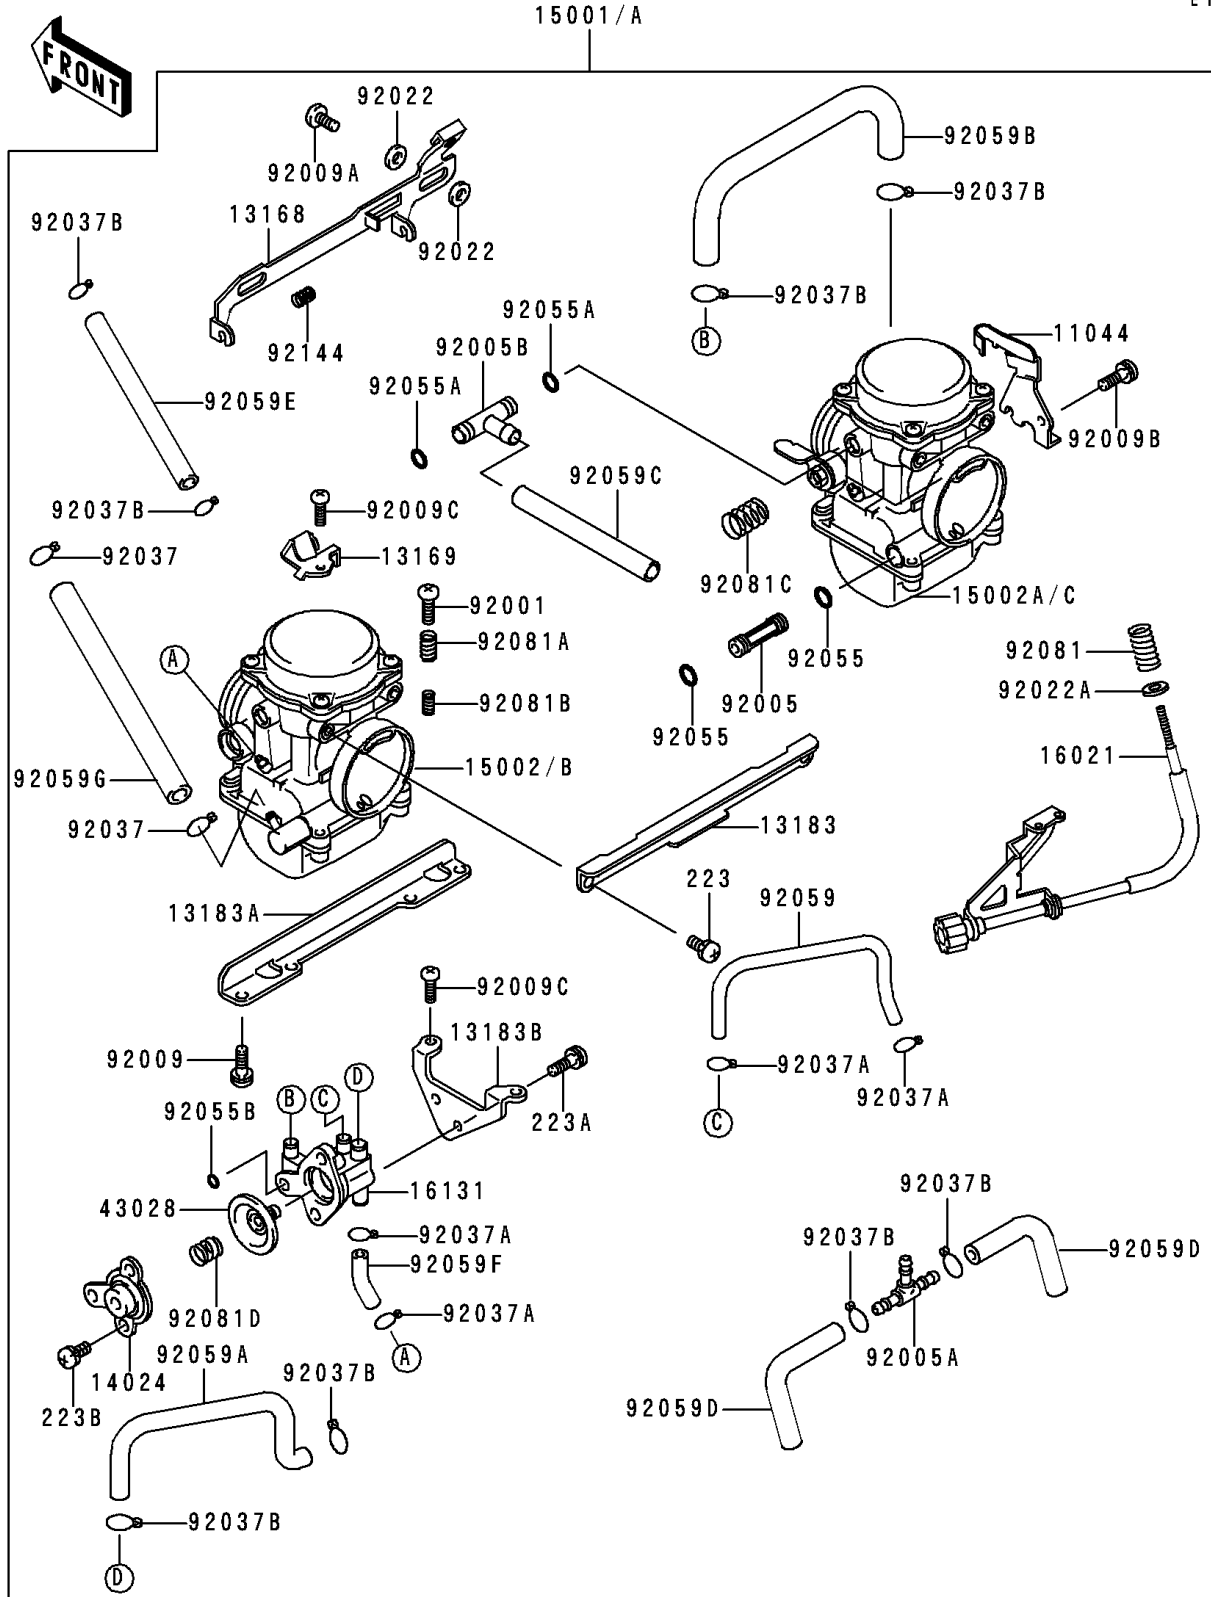

1993 Ninja® 250R PARTS DIAGRAM

Carburetor

E1611

1993 Ninja® 250R PARTS LIST

Carburetor

ITEM NAME	PART NUMBER	QUANTITY
BRACKET,THROTTLE CABLE (Ref # 11044)	11044-1061	1
LEVER,STARTER (Ref # 13168)	13168-1330	1
PLATE,STARTER CABLE (Ref # 13169)	13169-1965	1
PLATE,CARBURETOR STAY,UPP (Ref # 13183)	13183-1029	1
PLATE,CARBURETOR STAY,LWR,6MM (Ref # 13183A)	13183-1030	1
PLATE,AIR CUT VALVE (Ref # 13183B)	13183-1031	1
COVER,AIR CUT VALVE (Ref # 14024)	14024-1327	1
SCREW-THROTTLE STOP (Ref # 16021)	16021-1114	1
BODY-VALVE,DIAPHRAGM (Ref # 16131)	16131-1062	1
DIAPHRAGM,AIR CUT VALVE (Ref # 43028)	43028-1053	1
BOLT,THROTTLE ADJUST (Ref # 92001)	92001-1998	1
FITTING,FUEL,I-TYPE (Ref # 92005)	92005-1109	1
FITTING,T-TYPE (Ref # 92005B)	92005-1125	1
SCREW,6X16 (Ref # 92009)	92009-1129	4
SCREW (Ref # 92009A)	92009-1262	2
SCREW,5X10 (Ref # 92009B)	92009-1365	1
SCREW,4X18 (Ref # 92009C)	92009-1446	3
WASHER,6.1X11X0.8,POLYACETAL (Ref # 92022)	92022-1199	4
WASHER,PLAIN,STOP SPRING (Ref # 92022A)	92022-1480	1
CLAMP,FUEL TUBE (Ref # 92037)	92037-1075	2
CLAMP,TUBE (Ref # 92037A)	92037-1142	4
RING-O (Ref # 92055)	92055-1004	2
RING-O,FUEL FITTING (Ref # 92055A)	92055-1223	2
RING-O (Ref # 92055B)	92055-1245	1
SCREW-PAN-WS-CROS (Ref # 223)	223C0510	4
SCREW-PAN-WS-CROS (Ref # 223A)	223D0408	2
SCREW-PAN-WS-CROS (Ref # 223B)	223D0410	2
TUBE,3.5X6.5X180 (Ref # 92059)	92059-1140	1
TUBE,5X9X160 (Ref # 92059A)	92059-1201	1