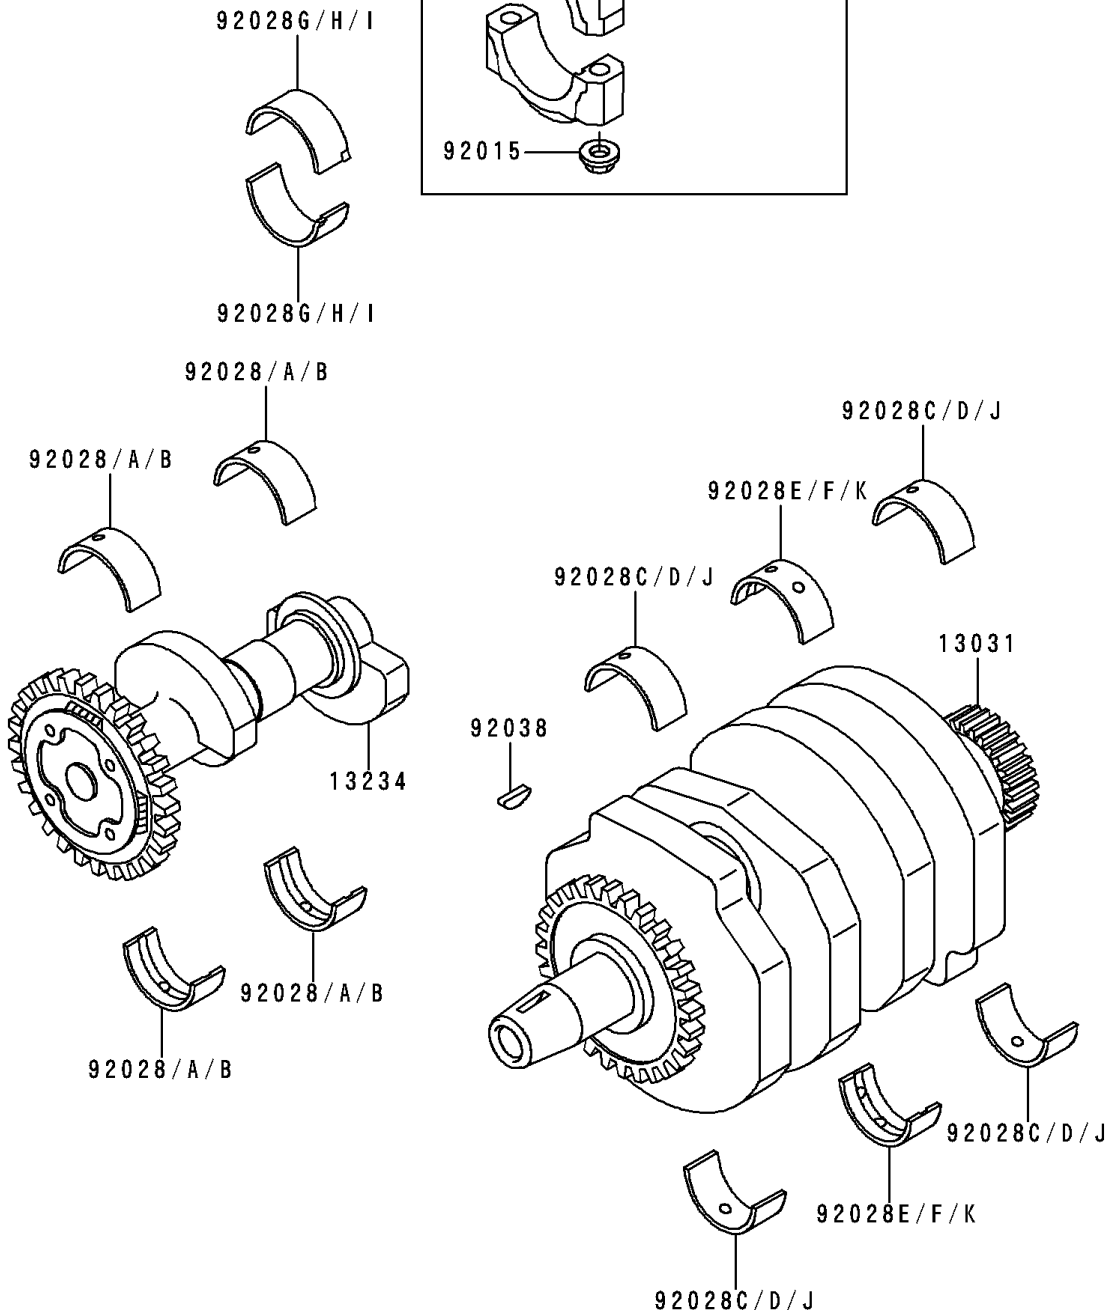

1993 Ninja® 250R PARTS DIAGRAM

Crankshaft

E1321

1993 Ninja® 250R PARTS LIST

Crankshaft

ITEM NAME	PART NUMBER	QUANTITY
CRANKSHAFT-COMP (Ref # 13031)	13031-1247	1
SHAFT-COMP,BALANCER (Ref # 13234)	13234-1098	1
ROD-ASSY-CONNECTING,F (Ref # 13251)	13251-1083-FF	2
ROD-ASSY-CONNECTING,G (Ref # 13251A)	13251-1083-GG	2
ROD-ASSY-CONNECTING,H (Ref # 13251B)	13251-1083-HH	2
ROD-ASSY-CONNECTING,I (Ref # 13251C)	13251-1083-II	2
ROD-ASSY-CONNECTING,J (Ref # 13251D)	13251-1083-JJ	2
ROD-ASSY-CONNECTING,K (Ref # 13251E)	13251-1083-KK	2
BOLT,CONNECTING ROD,7MM (Ref # 92001)	92001-1793	4
NUT,CONNECTING ROD,7MM (Ref # 92015)	92015-1527	4
BUSHING,BALANCER,BLUE (Ref # 92028)	92028-1422	4
BUSHING,BALANCER,BLACK (Ref # 92028A)	92028-1423	AR
BUSHING,BALANCER,BROWN (Ref # 92028B)	92028-1424	AR
BUSHING,CRANKSHAFT,#1&3,BLUE (Ref # 92028C)	92028-1486	AR
BUSHING,CRANKSHAFT,#1&3,BLACK (Ref # 92028D)	92028-1487	AR
BUSHING,CRANKSHAFT,#2,BLUE (Ref # 92028E)	92028-1489	AR
BUSHING,CRANKSHAFT,#2,BLACK (Ref # 92028F)	92028-1490	AR
BUSHING,CONNECTING ROD,BLUE (Ref # 92028G)	92028-1492	AR
BUSHING,CONNECTING ROD,BLACK (Ref # 92028H)	92028-1493	AR
BUSHING,CONNECTING ROD,BROWN (Ref # 92028I)	92028-1494	AR
BUSHING,CRANKSHAFT,#1&3,YELLOW (Ref # 92028J)	92028-1582	AR
BUSHING,CRANKSHAFT,#2,YELLOW (Ref # 92028K)	92028-1586	AR
KEY,WOODRUFF (Ref # 92038)	92038-001	1