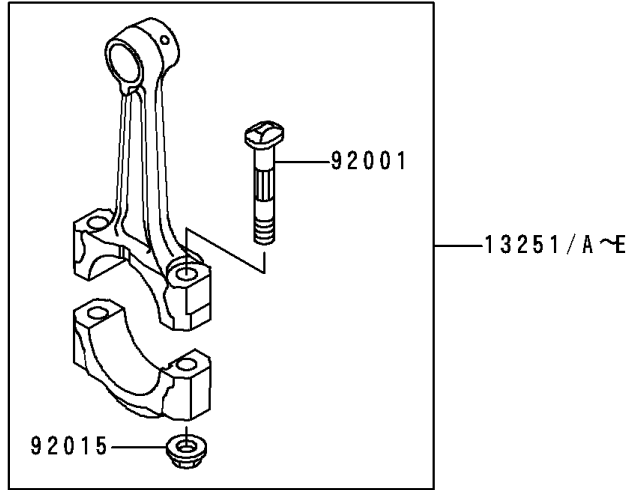

1993 Ninja® 250R PARTS DIAGRAM

Crankshaft

E1321

1993 Ninja® 250R PARTS LIST

Crankshaft

ITEM NAME	PART NUMBER	QUANTITY
CRANKSHAFT-COMP (Ref # 13031)	13031-1247	1
SHAFT-COMP,BALANCER (Ref # 13234)	13234-1098	1
ROD-ASSY-CONNECTING,F (Ref # 13251)	13251-1083-FF	2
ROD-ASSY-CONNECTING,G (Ref # 13251A)	13251-1083-GG	2
ROD-ASSY-CONNECTING,H (Ref # 13251B)	13251-1083-HH	2
ROD-ASSY-CONNECTING,I (Ref # 13251C)	13251-1083-II	2
ROD-ASSY-CONNECTING,J (Ref # 13251D)	13251-1083-JJ	2
ROD-ASSY-CONNECTING,K (Ref # 13251E)	13251-1083-KK	2
BOLT,CONNECTING ROD,7MM (Ref # 92001)	92001-1793	4
NUT,CONNECTING ROD,7MM (Ref # 92015)	92015-1527	4
BUSHING,BALANCER,BLUE (Ref # 92028)	92028-1422	4
BUSHING,BALANCER,BLACK (Ref # 92028A)	92028-1423	AR
BUSHING,BALANCER,BROWN (Ref # 92028B)	92028-1424	AR
BUSHING,CRANKSHAFT,#1&3,BLUE (Ref # 92028C)	92028-1486	AR
BUSHING,CRANKSHAFT,#1&3,BLACK (Ref # 92028D)	92028-1487	AR
BUSHING,CRANKSHAFT,#2,BLUE (Ref # 92028E)	92028-1489	AR
BUSHING,CRANKSHAFT,#2,BLACK (Ref # 92028F)	92028-1490	AR
BUSHING,CONNECTING ROD,BLUE (Ref # 92028G)	92028-1492	AR
BUSHING,CONNECTING ROD,BLACK (Ref # 92028H)	92028-1493	AR
BUSHING,CONNECTING ROD,BROWN (Ref # 92028I)	92028-1494	AR
BUSHING,CRANKSHAFT,#1&3,YELLOW (Ref # 92028J)	92028-1582	AR
BUSHING,CRANKSHAFT,#2,YELLOW (Ref # 92028K)	92028-1586	AR
KEY,WOODRUFF (Ref # 92038)	92038-001	1