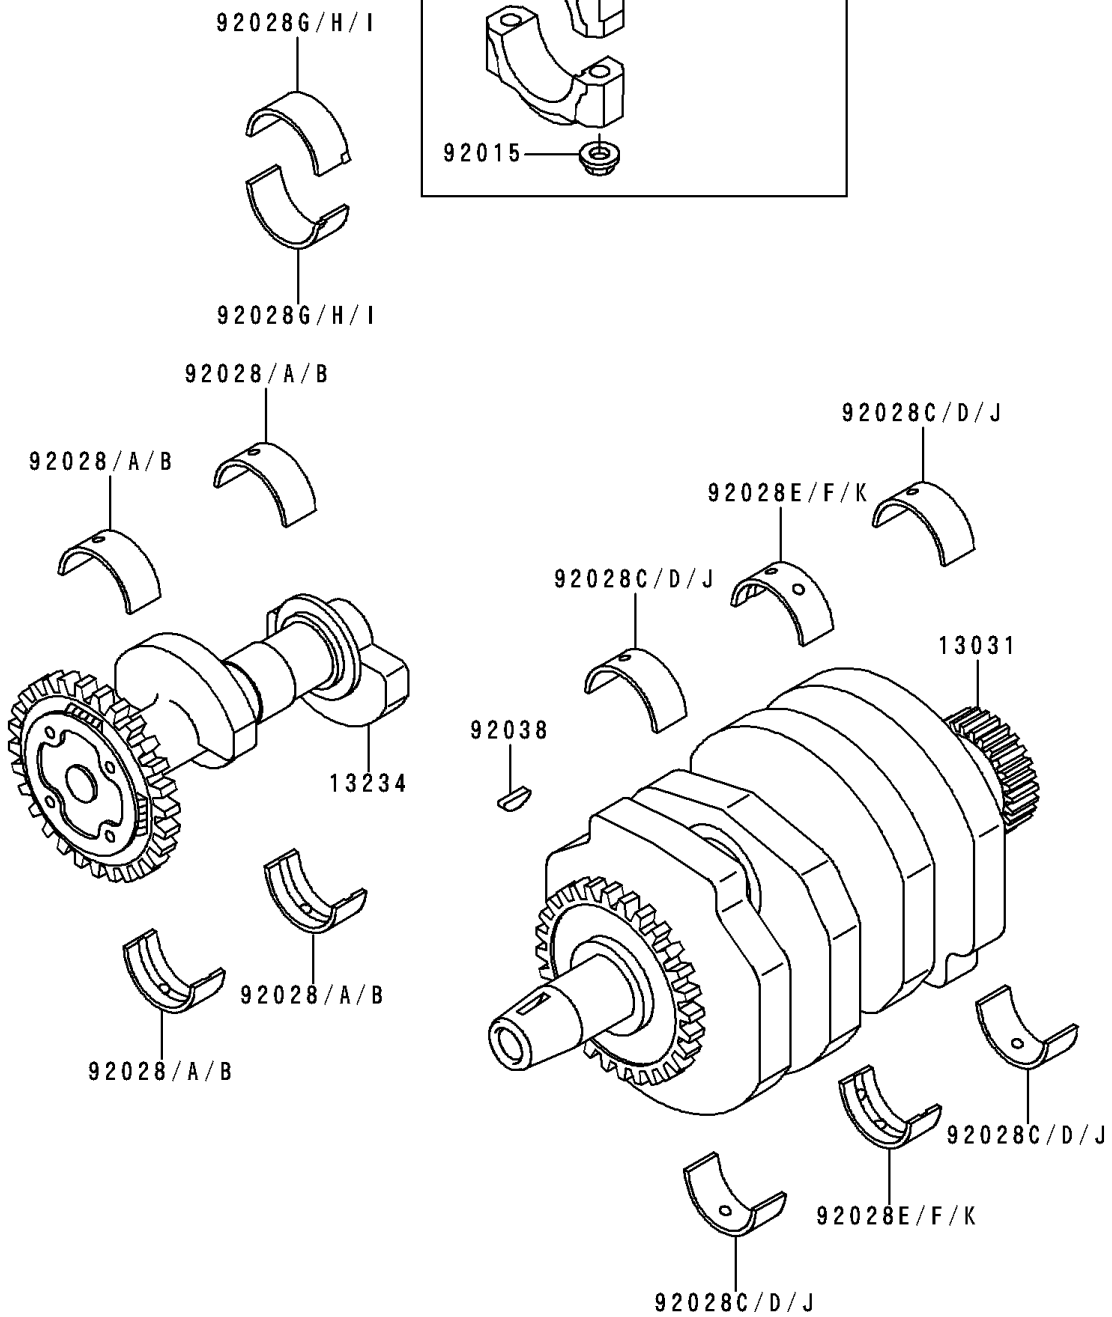

1992 Ninja® 250R PARTS DIAGRAM

Crankshaft

E1321

1992 Ninja® 250R PARTS LIST

Crankshaft

ITEM NAME	PART NUMBER	QUANTITY
CRANKSHAFT-COMP (Ref # 13031)	13031-1247	1
SHAFT-COMP,BALANCER (Ref # 13234)	13234-1098	1
ROD-ASSY-CONNECTING,F (Ref # 13251)	13251-1083-FF	2
ROD-ASSY-CONNECTING,G (Ref # 13251A)	13251-1083-GG	2
ROD-ASSY-CONNECTING,H (Ref # 13251B)	13251-1083-HH	2
ROD-ASSY-CONNECTING,I (Ref # 13251C)	13251-1083-II	2
ROD-ASSY-CONNECTING,J (Ref # 13251D)	13251-1083-JJ	2
ROD-ASSY-CONNECTING,K (Ref # 13251E)	13251-1083-KK	2
BOLT,CONNECTING ROD,7MM (Ref # 92001)	92001-1793	4
NUT,CONNECTING ROD,7MM (Ref # 92015)	92015-1527	4
BUSHING,BALANCER,BLUE (Ref # 92028)	92028-1422	4
BUSHING,BALANCER,BLACK (Ref # 92028A)	92028-1423	AR
BUSHING,BALANCER,BROWN (Ref # 92028B)	92028-1424	AR
BUSHING,CRANKSHAFT,#1&3,BLUE (Ref # 92028C)	92028-1486	AR
BUSHING,CRANKSHAFT,#1&3,BLACK (Ref # 92028D)	92028-1487	AR
BUSHING,CRANKSHAFT,#2,BLUE (Ref # 92028E)	92028-1489	AR
BUSHING,CRANKSHAFT,#2,BLACK (Ref # 92028F)	92028-1490	AR
BUSHING,CONNECTING ROD,BLUE (Ref # 92028G)	92028-1492	AR
BUSHING,CONNECTING ROD,BLACK (Ref # 92028H)	92028-1493	AR
BUSHING,CONNECTING ROD,BROWN (Ref # 92028I)	92028-1494	AR
BUSHING,CRANKSHAFT,#1&3,YELLOW (Ref # 92028J)	92028-1582	AR
BUSHING,CRANKSHAFT,#2,YELLOW (Ref # 92028K)	92028-1586	AR
KEY,WOODRUFF (Ref # 92038)	92038-001	1