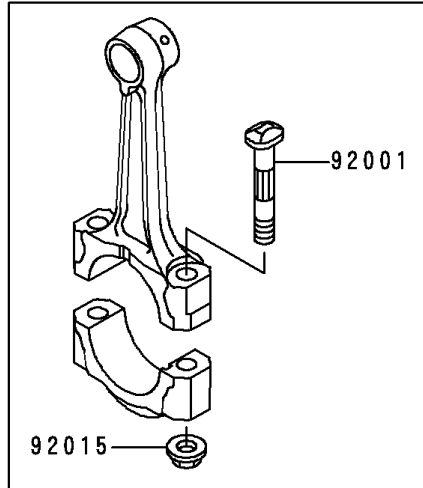

1992 Ninja® 250R PARTS DIAGRAM

Crankshaft

E1321

1992 Ninja® 250R PARTS LIST

Crankshaft

ITEM NAME	PART NUMBER	QUANTITY
CRANKSHAFT-COMP (Ref # 13031)	13031-1247	1
SHAFT-COMP,BALANCER (Ref # 13234)	13234-1098	1
ROD-ASSY-CONNECTING,F (Ref # 13251)	13251-1083-FF	2
ROD-ASSY-CONNECTING,G (Ref # 13251A)	13251-1083-GG	2
ROD-ASSY-CONNECTING,H (Ref # 13251B)	13251-1083-HH	2
ROD-ASSY-CONNECTING,I (Ref # 13251C)	13251-1083-II	2
ROD-ASSY-CONNECTING,J (Ref # 13251D)	13251-1083-JJ	2
ROD-ASSY-CONNECTING,K (Ref # 13251E)	13251-1083-KK	2
BOLT,CONNECTING ROD,7MM (Ref # 92001)	92001-1793	4
NUT,CONNECTING ROD,7MM (Ref # 92015)	92015-1527	4
BUSHING,BALANCER,BLUE (Ref # 92028)	92028-1422	4
BUSHING,BALANCER,BLACK (Ref # 92028A)	92028-1423	AR
BUSHING,BALANCER,BROWN (Ref # 92028B)	92028-1424	AR
BUSHING,CRANKSHAFT,#1&3,BLUE (Ref # 92028C)	92028-1486	AR
BUSHING,CRANKSHAFT,#1&3,BLACK (Ref # 92028D)	92028-1487	AR
BUSHING,CRANKSHAFT,#2,BLUE (Ref # 92028E)	92028-1489	AR
BUSHING,CRANKSHAFT,#2,BLACK (Ref # 92028F)	92028-1490	AR
BUSHING,CONNECTING ROD,BLUE (Ref # 92028G)	92028-1492	AR
BUSHING,CONNECTING ROD,BLACK (Ref # 92028H)	92028-1493	AR
BUSHING,CONNECTING ROD,BROWN (Ref # 92028I)	92028-1494	AR
BUSHING,CRANKSHAFT,#1&3,YELLOW (Ref # 92028J)	92028-1582	AR
BUSHING,CRANKSHAFT,#2,YELLOW (Ref # 92028K)	92028-1586	AR
KEY,WOODRUFF (Ref # 92038)	92038-001	1