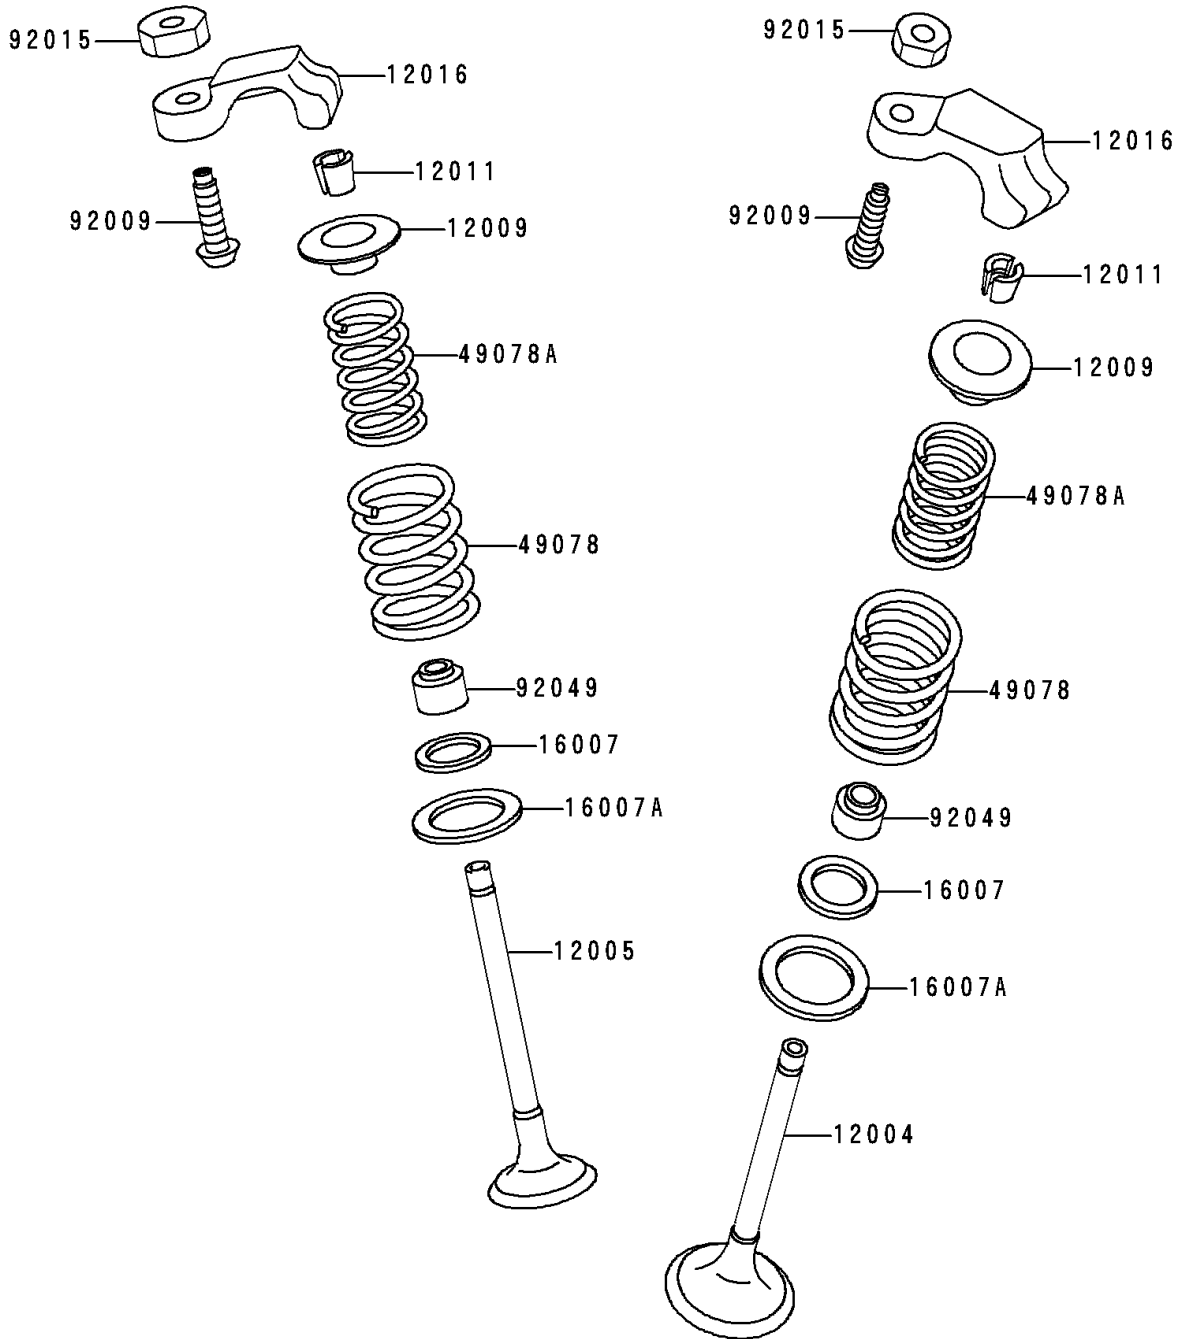

1993 Ninja® 250R PARTS DIAGRAM

Valve(s)

E1210

1993 Ninja® 250R PARTS LIST

Valve(s)

ITEM NAME	PART NUMBER	QUANTITY
VALVE-INTAKE (Ref # 12004)	12004-1074	4
VALVE-EXHAUST (Ref # 12005)	12005-1091	4
RETAINER-VALVE SPRING (Ref # 12009)	12009-1060	8
COLLET (Ref # 12011)	12011-1051	16
ARM-ROCKER (Ref # 12016)	12016-1067	8
SEAT-SPRING,12.1X16.2X0.5 (Ref # 16007)	16007-1177	8
SEAT-SPRING,17.5X23.8X0.5 (Ref # 16007A)	16007-1178	8
SPRING-ENGINE VALVE (Ref # 49078)	49078-1078	8
SPRING-ENGINE VALVE (Ref # 49078A)	49078-1079	8
SCREW,6MM (Ref # 92009)	92009-1424	8
NUT,6MM (Ref # 92015)	92015-1586	8
SEAL-OIL,VSB58.558 (Ref # 92049)	92049-1218	8