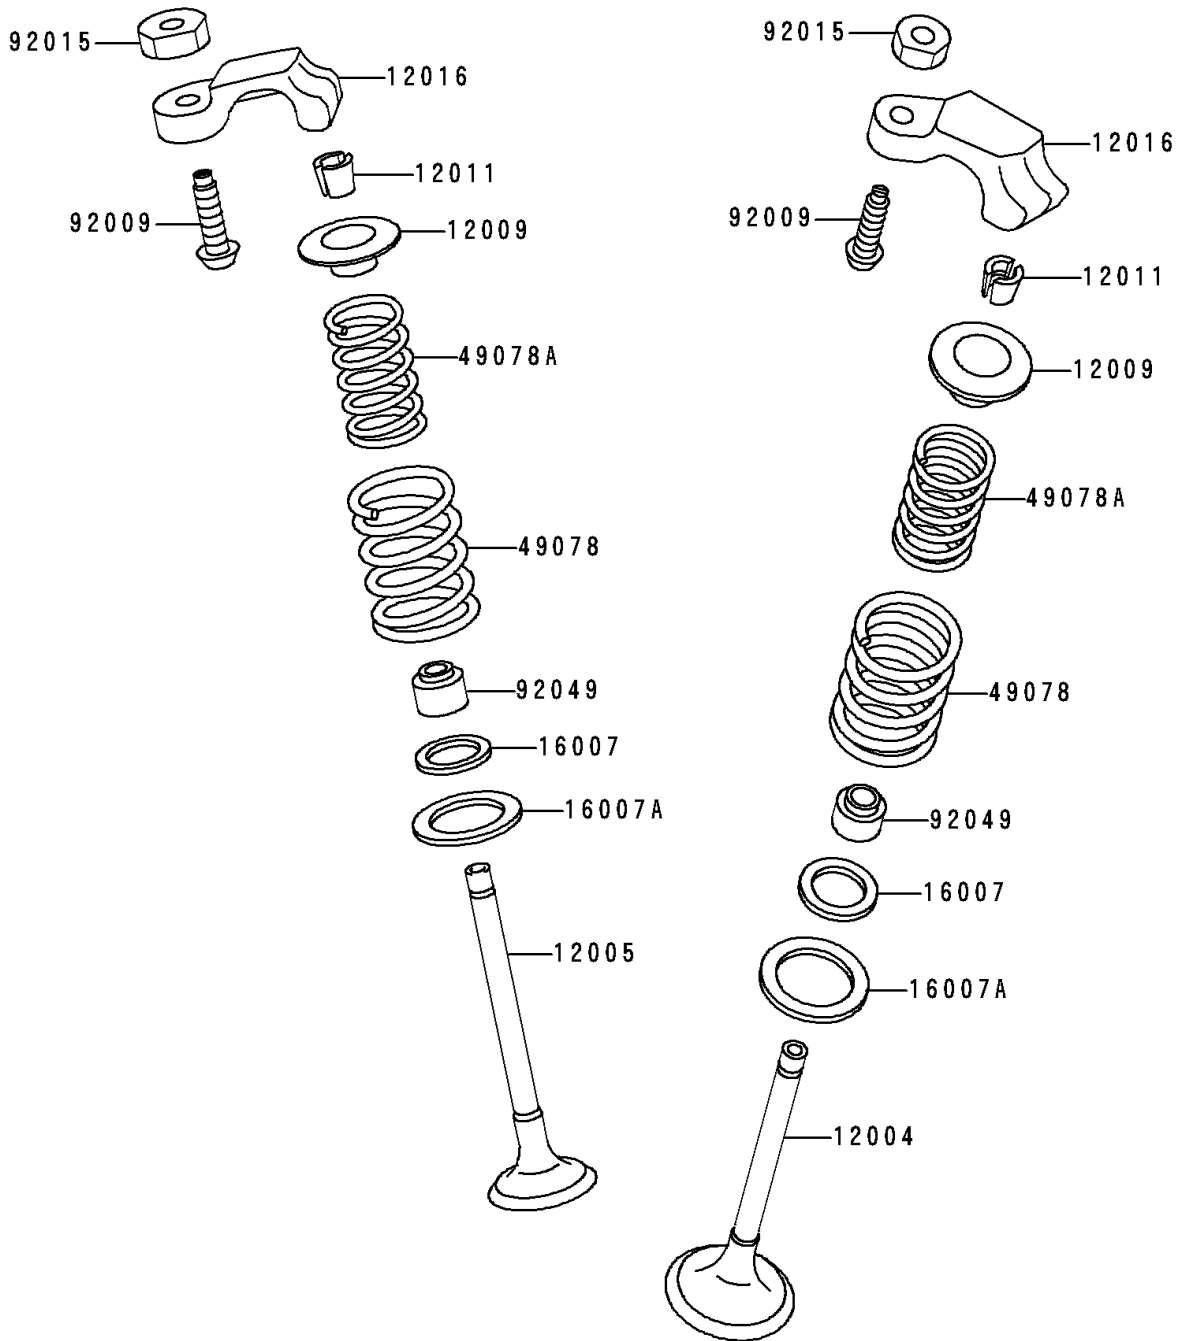

1992 Ninja® 250R PARTS DIAGRAM

Valve(s)

E1210

1992 Ninja® 250R PARTS LIST

Valve(s)

ITEM NAME	PART NUMBER	QUANTITY
VALVE-INTAKE (Ref # 12004)	12004-1074	4
VALVE-EXHAUST (Ref # 12005)	12005-1091	4
RETAINER-VALVE SPRING (Ref # 12009)	12009-1060	8
COLLET (Ref # 12011)	12011-1051	16
ARM-ROCKER (Ref # 12016)	12016-1067	8
SEAT-SPRING,12.1X16.2X0.5 (Ref # 16007)	16007-1177	8
SEAT-SPRING,17.5X23.8X0.5 (Ref # 16007A)	16007-1178	8
SPRING-ENGINE VALVE (Ref # 49078)	49078-1078	8
SPRING-ENGINE VALVE (Ref # 49078A)	49078-1079	8
SCREW,6MM (Ref # 92009)	92009-1424	8
NUT,6MM (Ref # 92015)	92015-1586	8
SEAL-OIL,VSB58.558 (Ref # 92049)	92049-1218	8