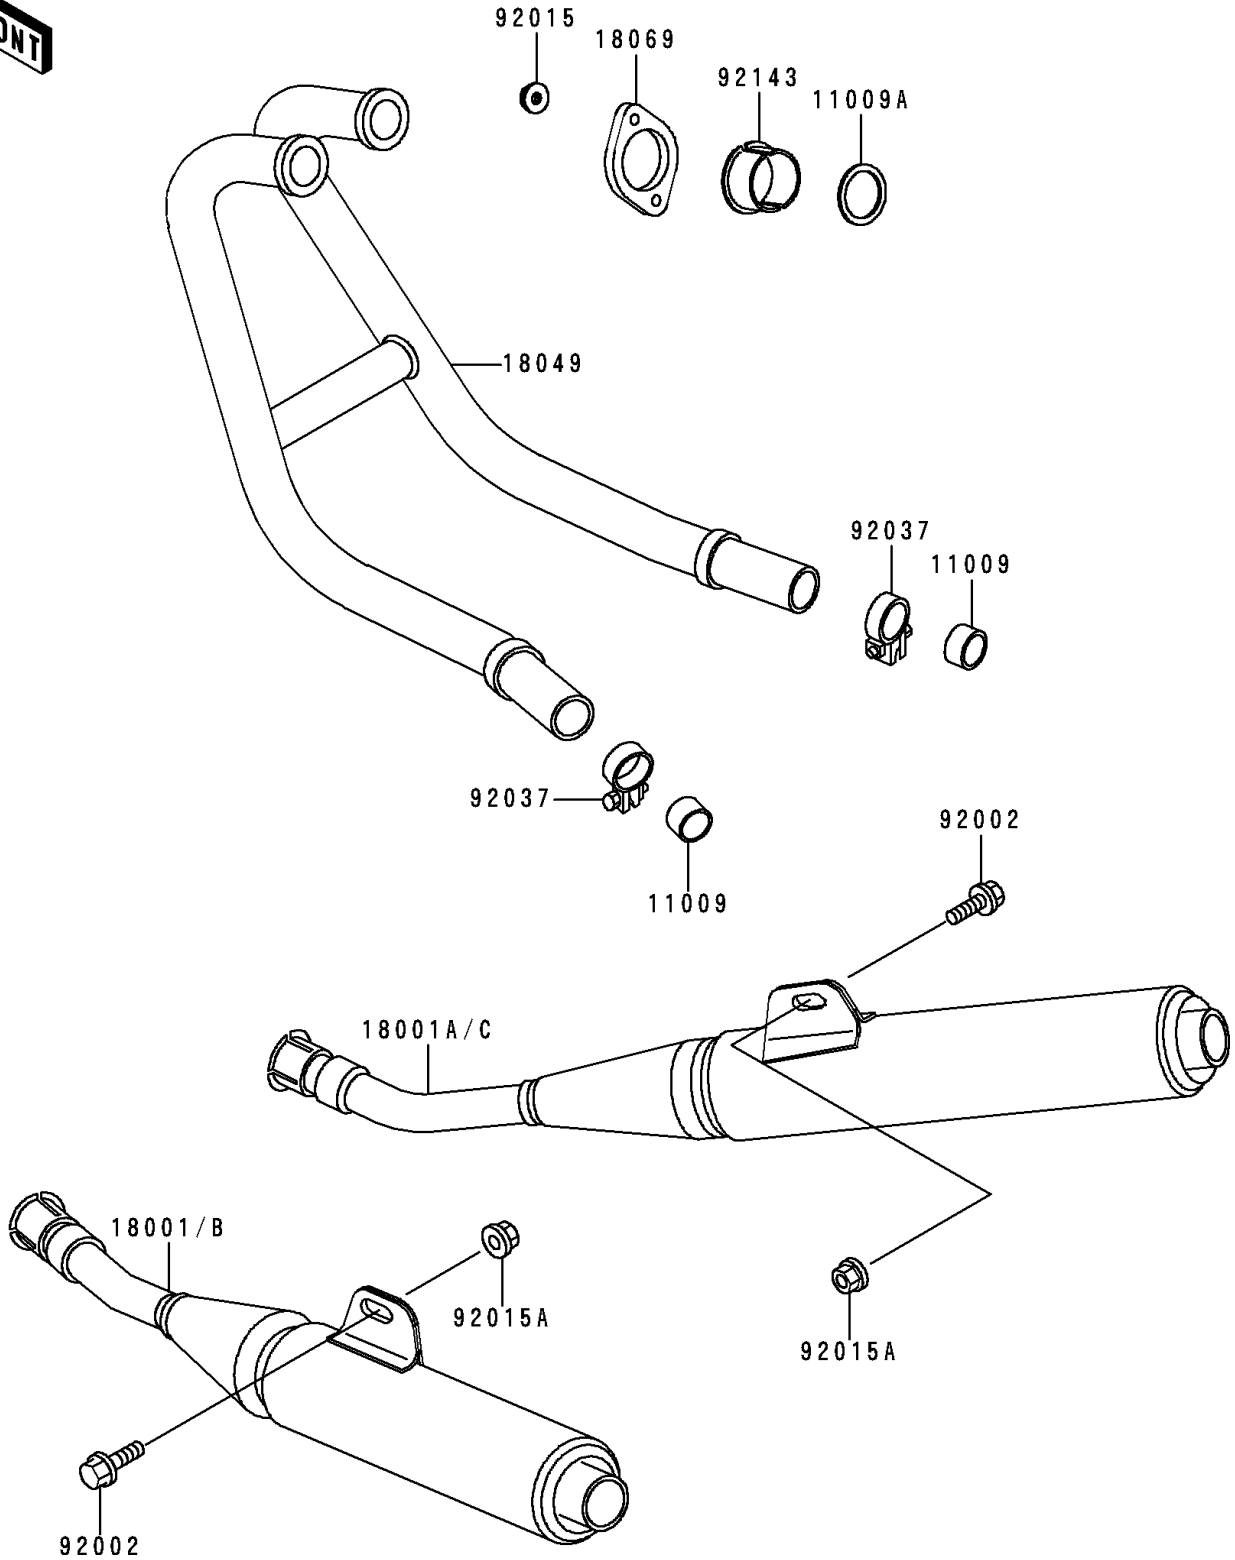

# 1993 Ninja® 250R PARTS DIAGRAM

Muffler(s)

E1140

## 1993 Ninja® 250R PARTS LIST

### Muffler(s)

ITEM NAME	PART NUMBER	QUANTITY
GASKET,MUFFLER CONNECTING (Ref # 11009)	11009-1865	2
GASKET,EXHAUST PIPE HOLDER (Ref # 11009A)	11009-1866	2
PIPE-EXHAUST (Ref # 18049)	18049-1431	1
HOLDER-EXHAUST PIPE (Ref # 18069)	18069-1075	2
BOLT,10X30 (Ref # 92002)	92002-1787	2
NUT,6MM (Ref # 92015)	92015-1365	4
NUT,FLANGED,10MM (Ref # 92015A)	92015-1387	2
CLAMP,39.5MM (Ref # 92037)	92037-1792	2
COLLAR,EXHAUST PIPE (Ref # 92143)	92143-1006	4
MUFFLER,LH (Ref # 18001)	18001-1695	1
MUFFLER,RH (Ref # 18001A)	18001-1696	1
MUFFLER,LH (Ref # 18001B)	18001-1724	1
MUFFLER,RH (Ref # 18001C)	18001-1725	1