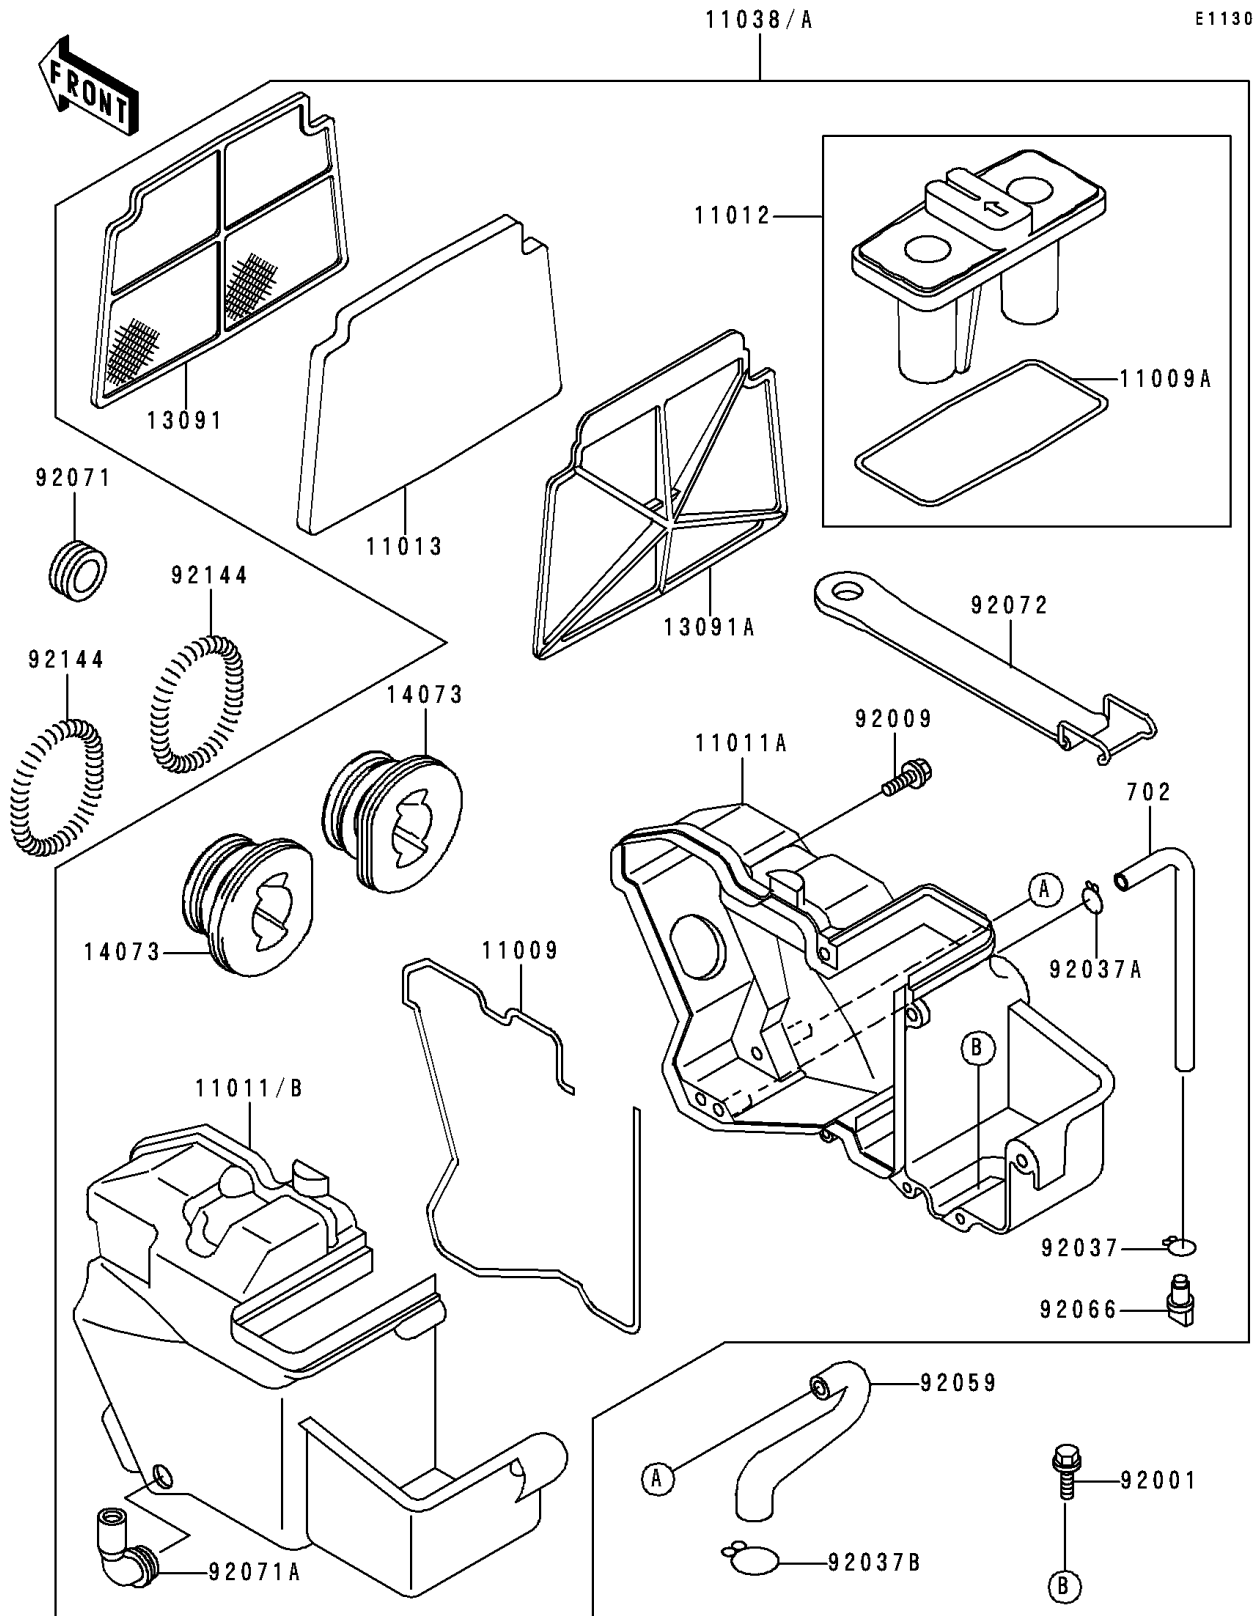

# 1993 Ninja® 250R PARTS DIAGRAM

Air Cleaner

# 1993 Ninja® 250R PARTS LIST

## Air Cleaner

ITEM NAME	PART NUMBER	QUANTITY
TUBE-RUBBER (Ref # 702)	702A07200	1
GASKET,AIR FILTER (Ref # 11009)	11009-1599	1
GASKET,AIR FILTER CAP (Ref # 11009A)	11009-1613	1
CASE-AIR FILTER,RH (Ref # 11011A)	11011-1219	1
CAP,INTAKE (Ref # 11012)	11012-1504	1
ELEMENT-AIR FILTER (Ref # 11013)	11013-1141	1
HOLDER,AIR FILTER,FR (Ref # 13091)	13091-1421	1
HOLDER,AIR FILTER,RR (Ref # 13091A)	13091-1422	1
DUCT,AIR FILTER (Ref # 14073)	14073-1307	2
BOLT,6X20 (Ref # 92001)	92001-1773	2
SCREW,TAPPING,5X25 (Ref # 92009)	92009-1339	10
CLAMP (Ref # 92037)	92037-1712	1
CLAMP,TUBE (Ref # 92037A)	92037-1972	1
CLAMP,TUBE (Ref # 92037B)	92037-213	1
TUBE,BREAHER (Ref # 92059)	92059-1676	1
PLUG,DRAIN (Ref # 92066)	92066-1211	1
GROMMET,RESERVOIR (Ref # 92071)	92071-1047	1
BAND,AIR FILTER (Ref # 92072)	92072-1196	1
SPRING,AIR FILTER DUCT (Ref # 92144)	92144-1771	2
CASE-AIR FILTER,LH (Ref # 11011)	11011-1218	1
CASE-AIR FILTER,LH (Ref # 11011B)	11011-1233	1
CASE-ASSY-AIR FILTER (Ref # 11038)	11038-1063	1
CASE-ASSY-AIR FILTER (Ref # 11038A)	11038-1067	1
GROMMET,AIR FILTER (Ref # 92071A)	92071-1114	1