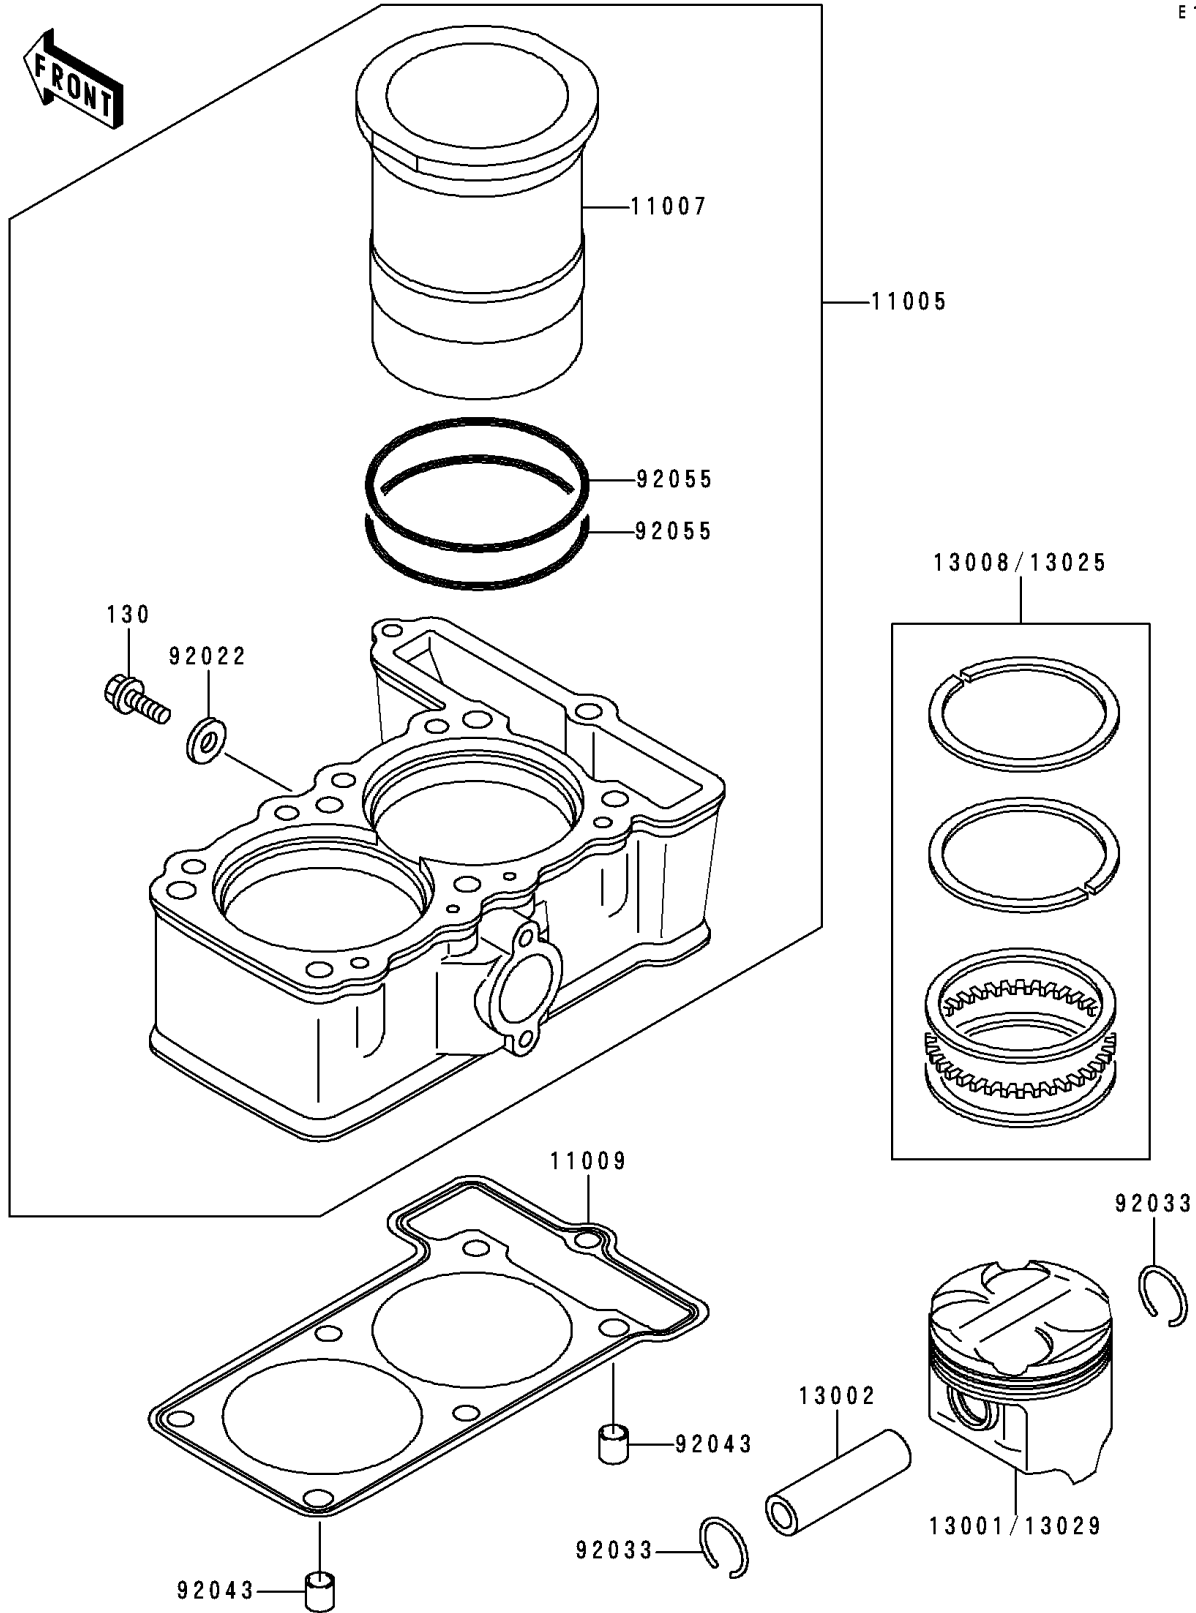

1993 Ninja® 250R PARTS DIAGRAM

Cylinder/Piston(s)

E1120

1993 Ninja® 250R PARTS LIST

Cylinder/Piston(s)

ITEM NAME	PART NUMBER	QUANTITY
BOLT-FLANGED,6X10,BLACK (Ref # 130)	130C0610	1
CYLINDER-ENGINE (Ref # 11005)	11005-1623	1
LINER-CYLINDER (Ref # 11007)	11007-1111	2
GASKET,CYLINDER BASE (Ref # 11009)	11009-1572	1
PISTON-ENGINE,STD (Ref # 13001)	13001-1325	2
PIN-PISTON (Ref # 13002)	13002-1097	2
RING-SET-PISTON,STD (Ref # 13008)	13008-1157	2
RING-SET-PISTON L,O/S 0.50 (Ref # 13025)	13025-1120	2
PISTON-ENGINE L,O/S 0.50 (Ref # 13029)	13029-1201	2
WASHER,6.2X11X1 (Ref # 92022)	92022-304	1
RING-SNAP,PISTON PIN (Ref # 92033)	92033-1161	4
PIN,8.2X10X14 (Ref # 92043)	92043-1264	2
RING-O,68.2X2.4 (Ref # 92055)	92055-1338	4