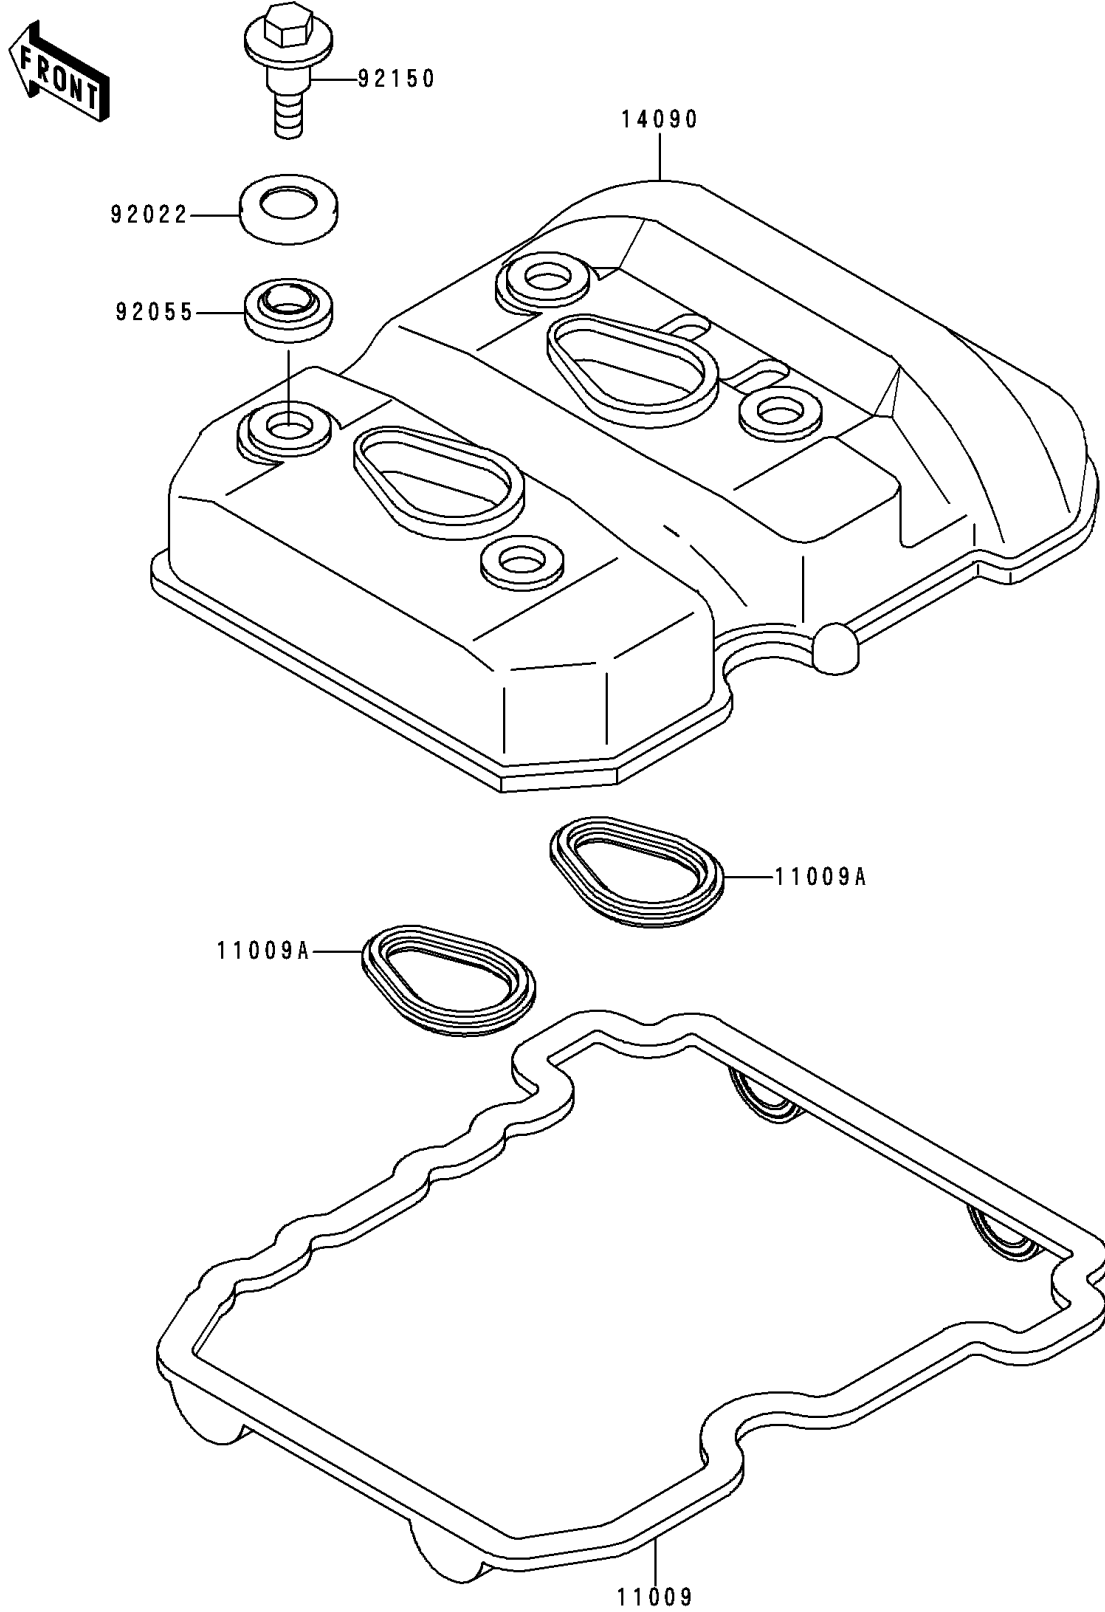

1992 Ninja® 250R PARTS DIAGRAM

Cylinder Head Cover

E1112

1992 Ninja® 250R PARTS LIST

Cylinder Head Cover

ITEM NAME	PART NUMBER	QUANTITY
GASKET,CYLINDER HEAD COVER (Ref # 11009)	11009-1574	1
GASKET (Ref # 11009A)	11009-1575	2
COVER,CYLINDER HEAD (Ref # 14090)	14090-1334	1
WASHER,HEAD COVER BOLT (Ref # 92022)	92022-1637	4
RING-O,HEAD COVER BOLT (Ref # 92055)	92055-1225	4
BOLT,HEAD COVER (Ref # 92150)	92150-1447	4