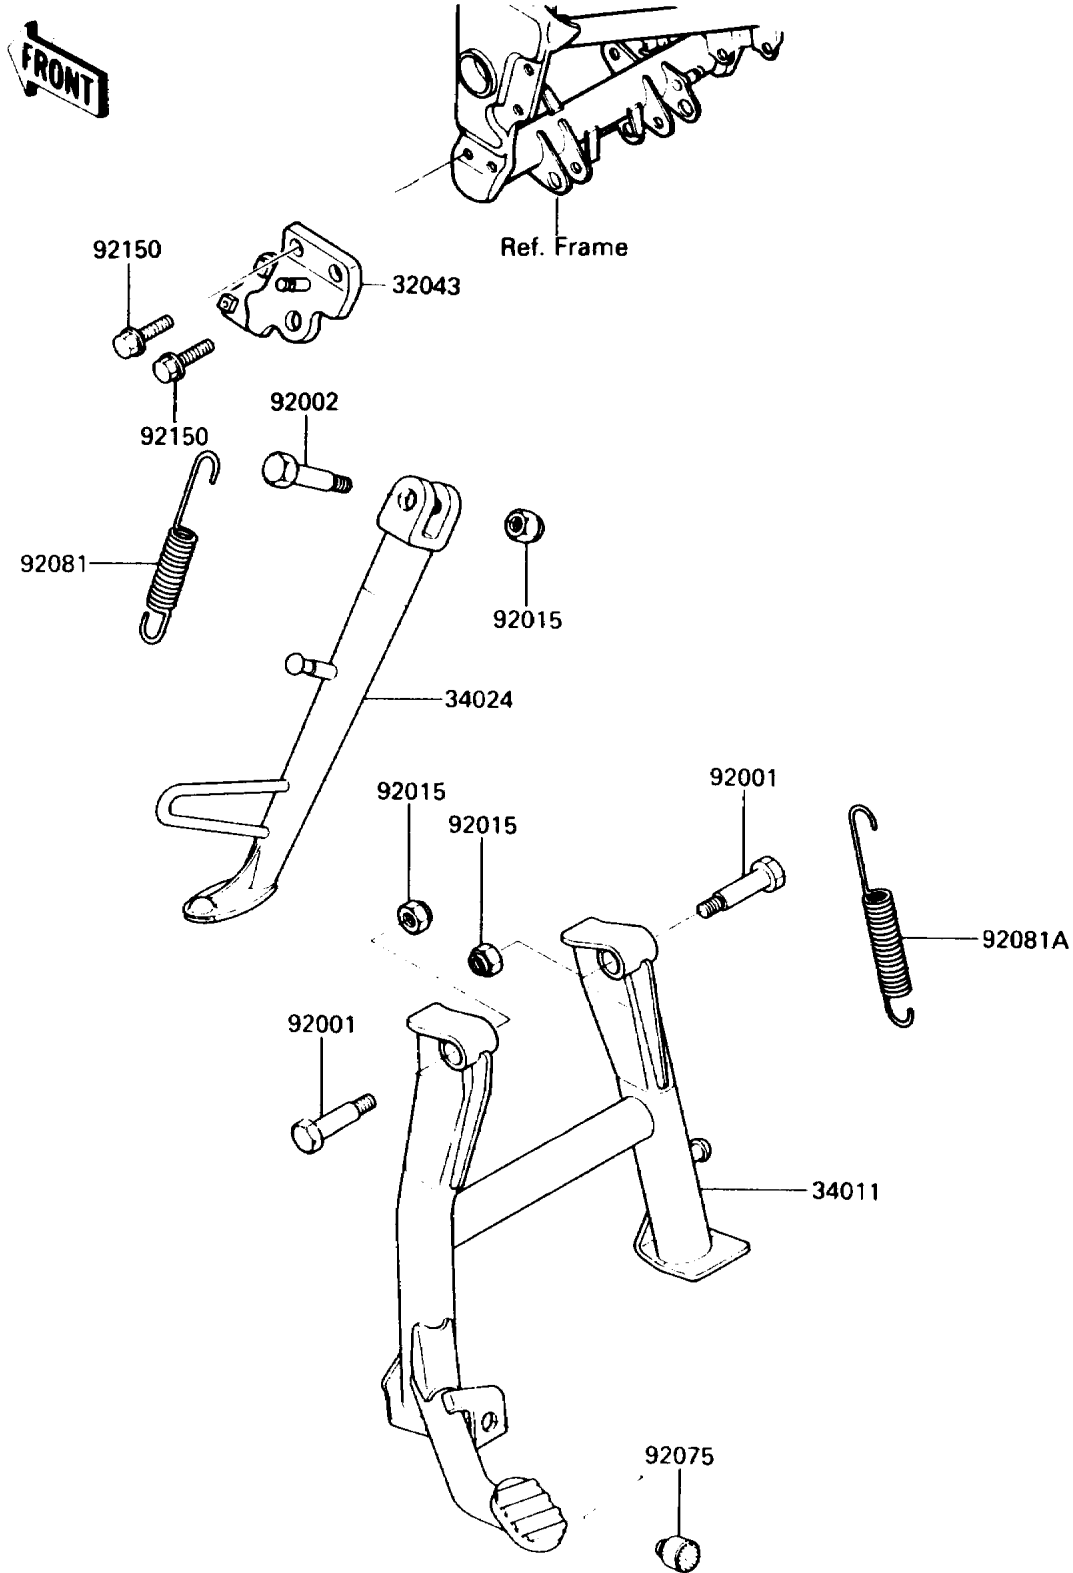

1990 Ninja® 250R PARTS DIAGRAM

Stand(s)

F2190

1990 Ninja® 250R PARTS LIST

Stand(s)

ITEM NAME	PART NUMBER	QUANTITY
BRACKET-STAND,SIDE (Ref # 32043)	32043-1317	1
STAND-CENTER (Ref # 34011)	34011-1128	1
STAND-SIDE (Ref # 34024)	34024-1230	1
BOLT,CENTER STAND (Ref # 92001)	92001-1214	2
BOLT,SIDE STAND (Ref # 92002)	92002-1935	1
NUT,LOCK,10MM,BLACK (Ref # 92015)	92015-1188	3
DAMPER (Ref # 92075)	92075-015	1
SPRING,SIDE STAND (Ref # 92081)	92081-1727	1
SPRING,CENTER STAND (Ref # 92081A)	92081-1834	1
BOLT,FLANGED,10X25 (Ref # 92150)	92150-1065	2