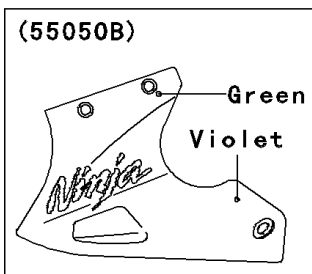

## 2005 Ninja® 250R PARTS DIAGRAM

Cowling Lower

F2872

WD

WD

WOD

(55028)	Ebony
(55028A)	Ebony
(55028B)	Violet
(55028C)	Silver
(55028D)	Gray

## 2005 Ninja® 250R PARTS LIST

Cowling Lowers

ITEM NAME	PART NUMBER	QUANTITY
BRACKET,LOWER COWLING,FR (Ref # 11045)	11045-1861	1
BRACKET,LOWER COWLING,RR,LH (Ref # 11045A)	11045-1864	1
BRACKET,LOWER COWLING,RR,RH (Ref # 11045B)	11045-1865	1
SCREEN (Ref # 14037)	14037-1094	1
MAT,LOWER COWLING,LH (Ref # 53004)	53004-1053	1
MAT,LOWER COWLING,RH (Ref # 53004A)	53004-1054	1
COWLING,LWR,EBONY (Ref # 55028A)	55028-1178-IG	1
COWLING,LWR,G.SILVER (Ref # 55028C)	55028-1178-X1	1
BOLT-FLANGED,6X14,BLACK (Ref # 130)	130J0614	1
SCREW-PAN-CROSS (Ref # 220)	220F0620	1
SCREW,5X16,BLACK (Ref # 92009)	92009-1654	1
SCREW,6X18 (Ref # 92009A)	92009-1663	1
NUT,6MM (Ref # 92015)	92015-1602	1
COLLAR,L=9.1,BLACK (Ref # 92027)	92027-1935	1
DAMPER (Ref # 92075)	92075-1634	1
COLLAR,BLACK (Ref # 92143)	92143-1226	1