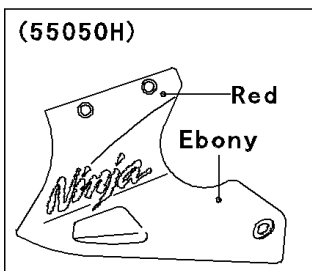

## 2005 Ninja® 250R PARTS DIAGRAM

Cowling Lower

F2872

WD

WD

WOD

(55028)	Ebony
(55028A)	Ebony
(55028B)	Violet
(55028C)	Silver
(55028D)	Gray

## 2005 Ninja® 250R PARTS LIST

Cowling Lowers

ITEM NAME	PART NUMBER	QUANTITY
BRACKET,LOWER COWLING,FR (Ref # 11045)	11045-1861	1
BRACKET,LOWER COWLING,RR,LH (Ref # 11045A)	11045-1864	1
BRACKET,LOWER COWLING,RR,RH (Ref # 11045B)	11045-1865	1
SCREEN (Ref # 14037)	14037-1094	1
MAT,LOWER COWLING,LH (Ref # 53004)	53004-1053	1
MAT,LOWER COWLING,RH (Ref # 53004A)	53004-1054	1
COWLING,LWR,EBONY (Ref # 55028A)	55028-1178-IG	1
COWLING,LWR,G.SILVER (Ref # 55028C)	55028-1178-X1	1
BOLT-FLANGED,6X14,BLACK (Ref # 130)	130J0614	1
SCREW-PAN-CROSS (Ref # 220)	220F0620	1
SCREW,5X16,BLACK (Ref # 92009)	92009-1654	1
SCREW,6X18 (Ref # 92009A)	92009-1663	1
NUT,6MM (Ref # 92015)	92015-1602	1
COLLAR,L=9.1,BLACK (Ref # 92027)	92027-1935	1
DAMPER (Ref # 92075)	92075-1634	1
COLLAR,BLACK (Ref # 92143)	92143-1226	1