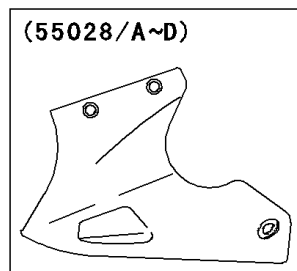

## 2005 Ninja® 250R PARTS DIAGRAM

Cowling Lower

F2872

WD

WD

WOD

(55028)	Ebony
(55028A)	Ebony
(55028B)	Violet
(55028C)	Silver
(55028D)	Gray

## 2005 Ninja® 250R PARTS LIST

Cowling Lowers

ITEM NAME	PART NUMBER	QUANTITY
BRACKET,LOWER COWLING,FR (Ref # 11045)	11045-1861	1
BRACKET,LOWER COWLING,RR,LH (Ref # 11045A)	11045-1864	1
BRACKET,LOWER COWLING,RR,RH (Ref # 11045B)	11045-1865	1
SCREEN (Ref # 14037)	14037-1094	1
MAT,LOWER COWLING,LH (Ref # 53004)	53004-1053	1
MAT,LOWER COWLING,RH (Ref # 53004A)	53004-1054	1
COWLING,LWR,EBONY (Ref # 55028A)	55028-1178-IG	1
COWLING,LWR,G.SILVER (Ref # 55028C)	55028-1178-X1	1
BOLT-FLANGED,6X14,BLACK (Ref # 130)	130J0614	1
SCREW-PAN-CROSS (Ref # 220)	220F0620	1
SCREW,5X16,BLACK (Ref # 92009)	92009-1654	1
SCREW,6X18 (Ref # 92009A)	92009-1663	1
NUT,6MM (Ref # 92015)	92015-1602	1
COLLAR,L=9.1,BLACK (Ref # 92027)	92027-1935	1
DAMPER (Ref # 92075)	92075-1634	1
COLLAR,BLACK (Ref # 92143)	92143-1226	1