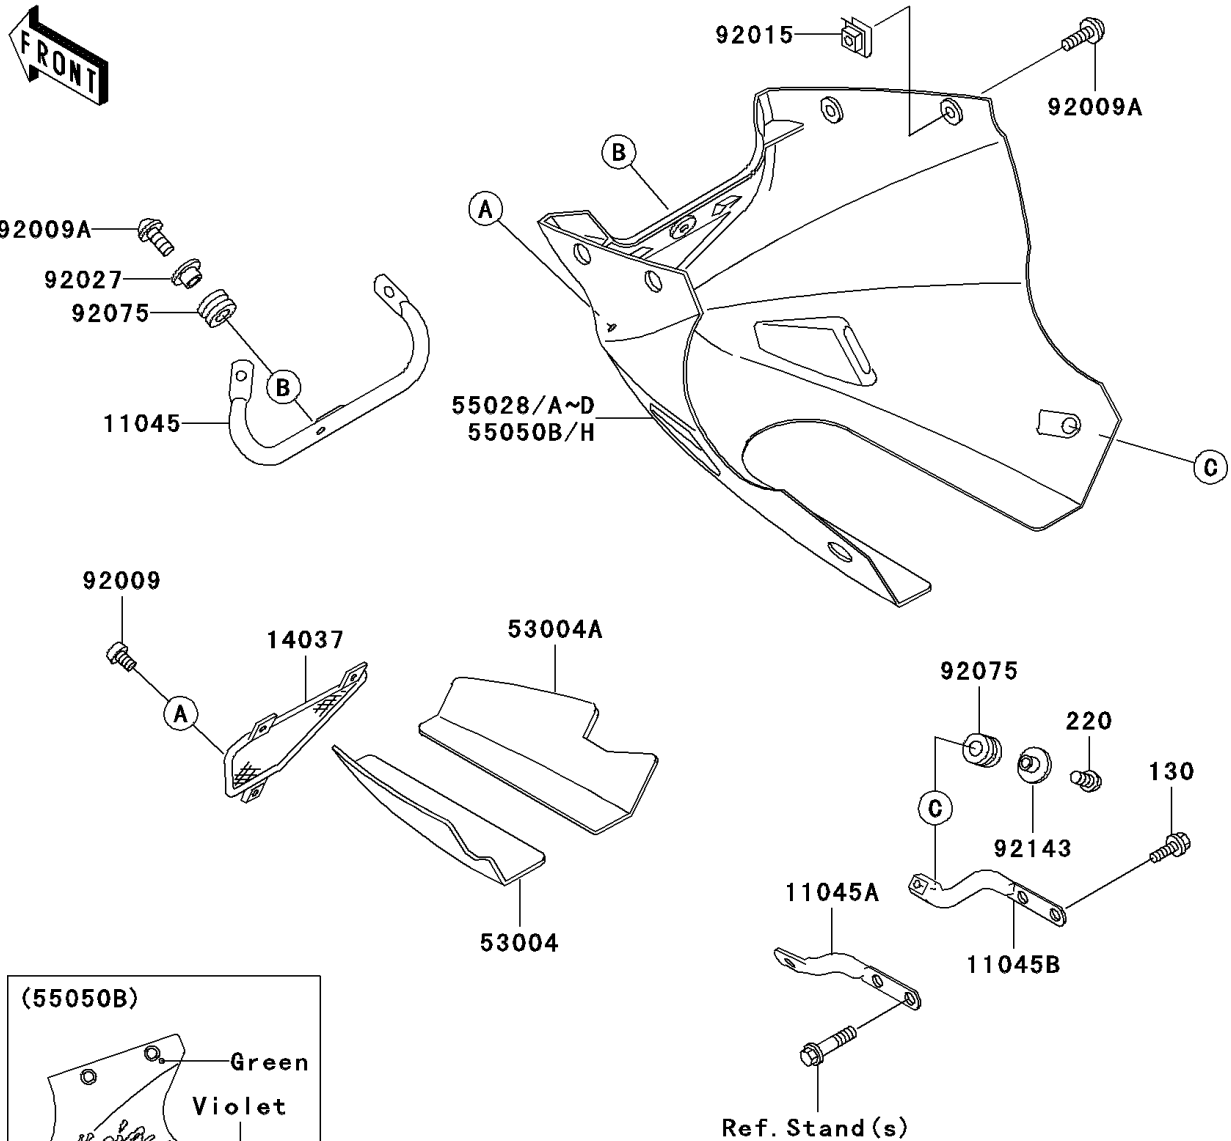

## 2005 Ninja® 250R PARTS DIAGRAM

Cowling Lower

F2872

WD

WD

WOD

(55028)	Ebony
(55028A)	Ebony
(55028B)	Violet
(55028C)	Silver
(55028D)	Gray

## 2005 Ninja® 250R PARTS LIST

Cowling Lowers

ITEM NAME	PART NUMBER	QUANTITY
BRACKET,LOWER COWLING,FR (Ref # 11045)	11045-1861	1
BRACKET,LOWER COWLING,RR,LH (Ref # 11045A)	11045-1864	1
BRACKET,LOWER COWLING,RR,RH (Ref # 11045B)	11045-1865	1
SCREEN (Ref # 14037)	14037-1094	1
MAT,LOWER COWLING,LH (Ref # 53004)	53004-1053	1
MAT,LOWER COWLING,RH (Ref # 53004A)	53004-1054	1
COWLING,LWR,EBONY (Ref # 55028A)	55028-1178-IG	1
COWLING,LWR,G.SILVER (Ref # 55028C)	55028-1178-X1	1
BOLT-FLANGED,6X14,BLACK (Ref # 130)	130J0614	1
SCREW-PAN-CROSS (Ref # 220)	220F0620	1
SCREW,5X16,BLACK (Ref # 92009)	92009-1654	1
SCREW,6X18 (Ref # 92009A)	92009-1663	1
NUT,6MM (Ref # 92015)	92015-1602	1
COLLAR,L=9.1,BLACK (Ref # 92027)	92027-1935	1
DAMPER (Ref # 92075)	92075-1634	1
COLLAR,BLACK (Ref # 92143)	92143-1226	1